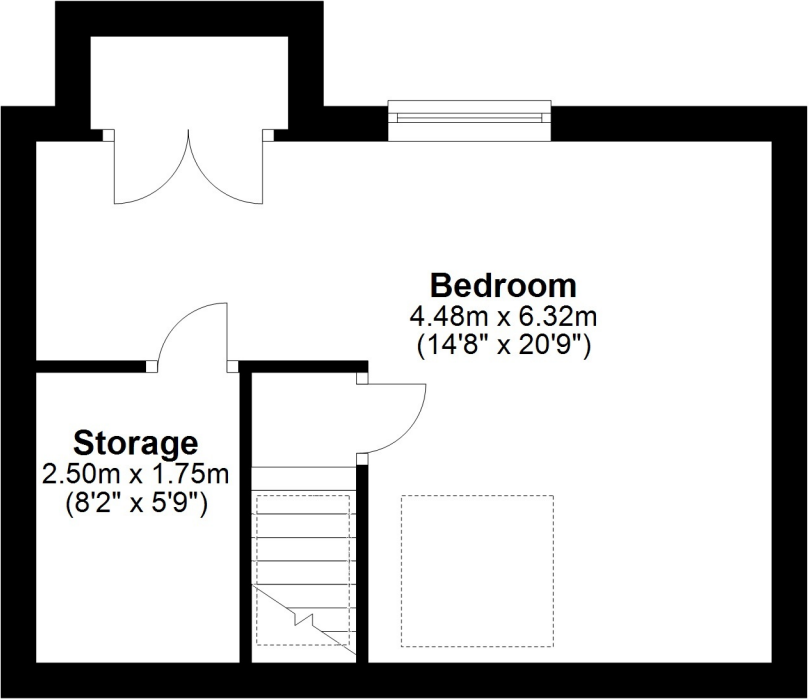

Total area: approx. 341.2 sq. metres (3672.4 sq. feet)

Total area: approx. 341.2 sq. metres (3672.4 sq. feet)

Total area: approx. 341.2 sq. metres (3672.4 sq. feet)

Total area: approx. 341.2 sq. metres (3672.4 sq. feet)

Total area: approx. 341.2 sq. metres (3672.4 sq. feet)