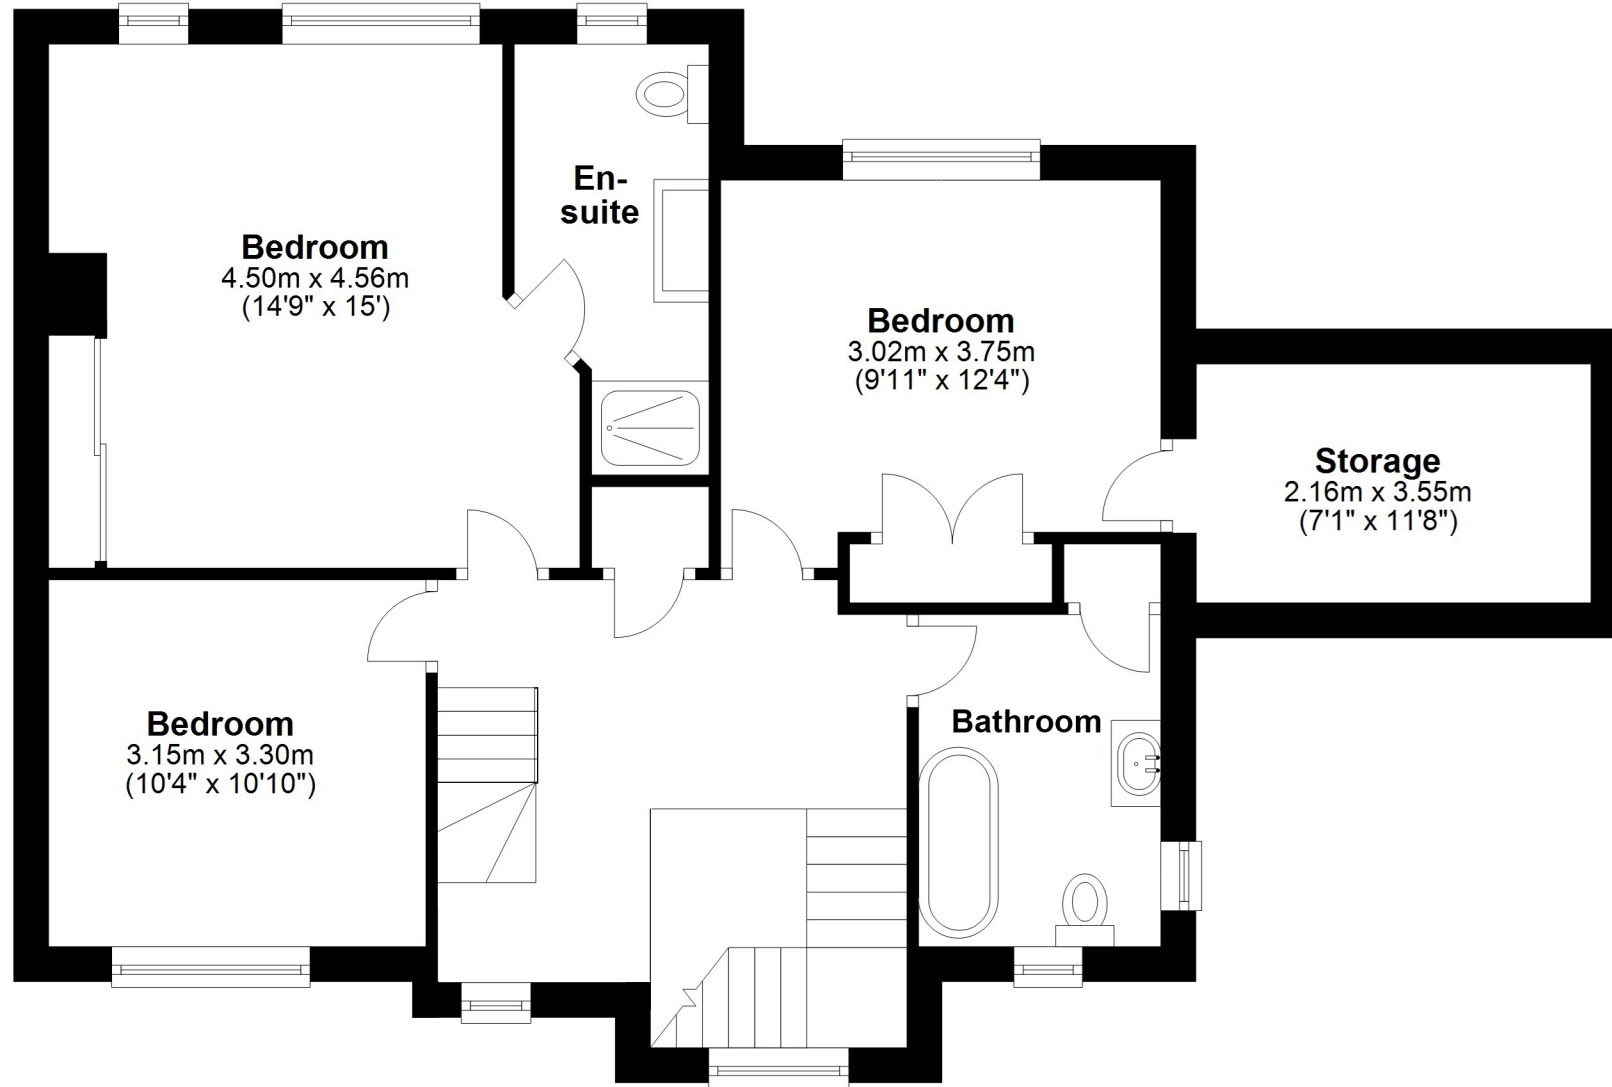

Total area: approx. 341.2 sq. metres (3672.4 sq. feet)

Total area: approx. 341.2 sq. metres (3672.4 sq. feet)

Total area: approx. 341.2 sq. metres (3672.4 sq. feet)

Total area: approx. 341.2 sq. metres (3672.4 sq. feet)

Total area: approx. 341.2 sq. metres (3672.4 sq. feet)