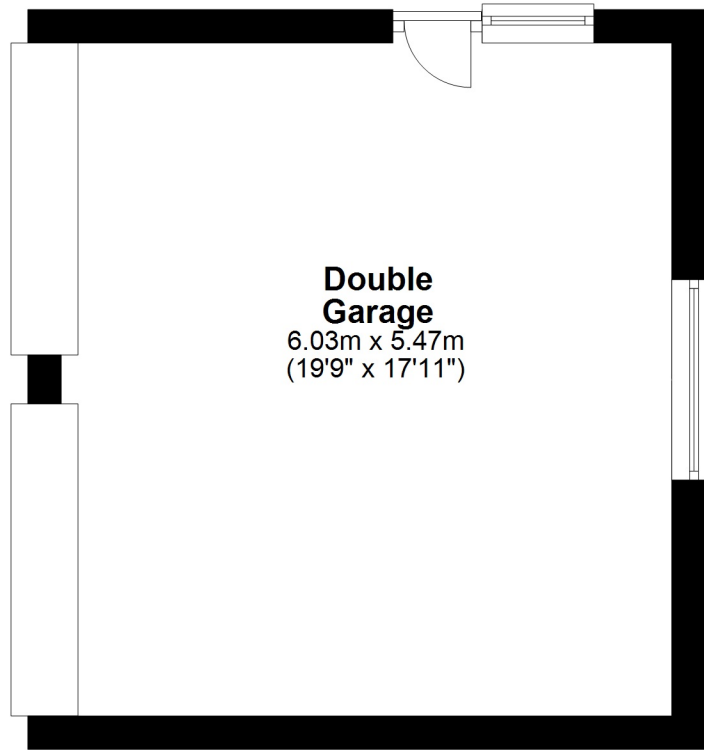

Total area: approx. 341.2 sq. metres (3672.4 sq. feet)

Total area: approx. 341.2 sq. metres (3672.4 sq. feet)

Total area: approx. 341.2 sq. metres (3672.4 sq. feet)

Total area: approx. 341.2 sq. metres (3672.4 sq. feet)

Total area: approx. 341.2 sq. metres (3672.4 sq. feet)