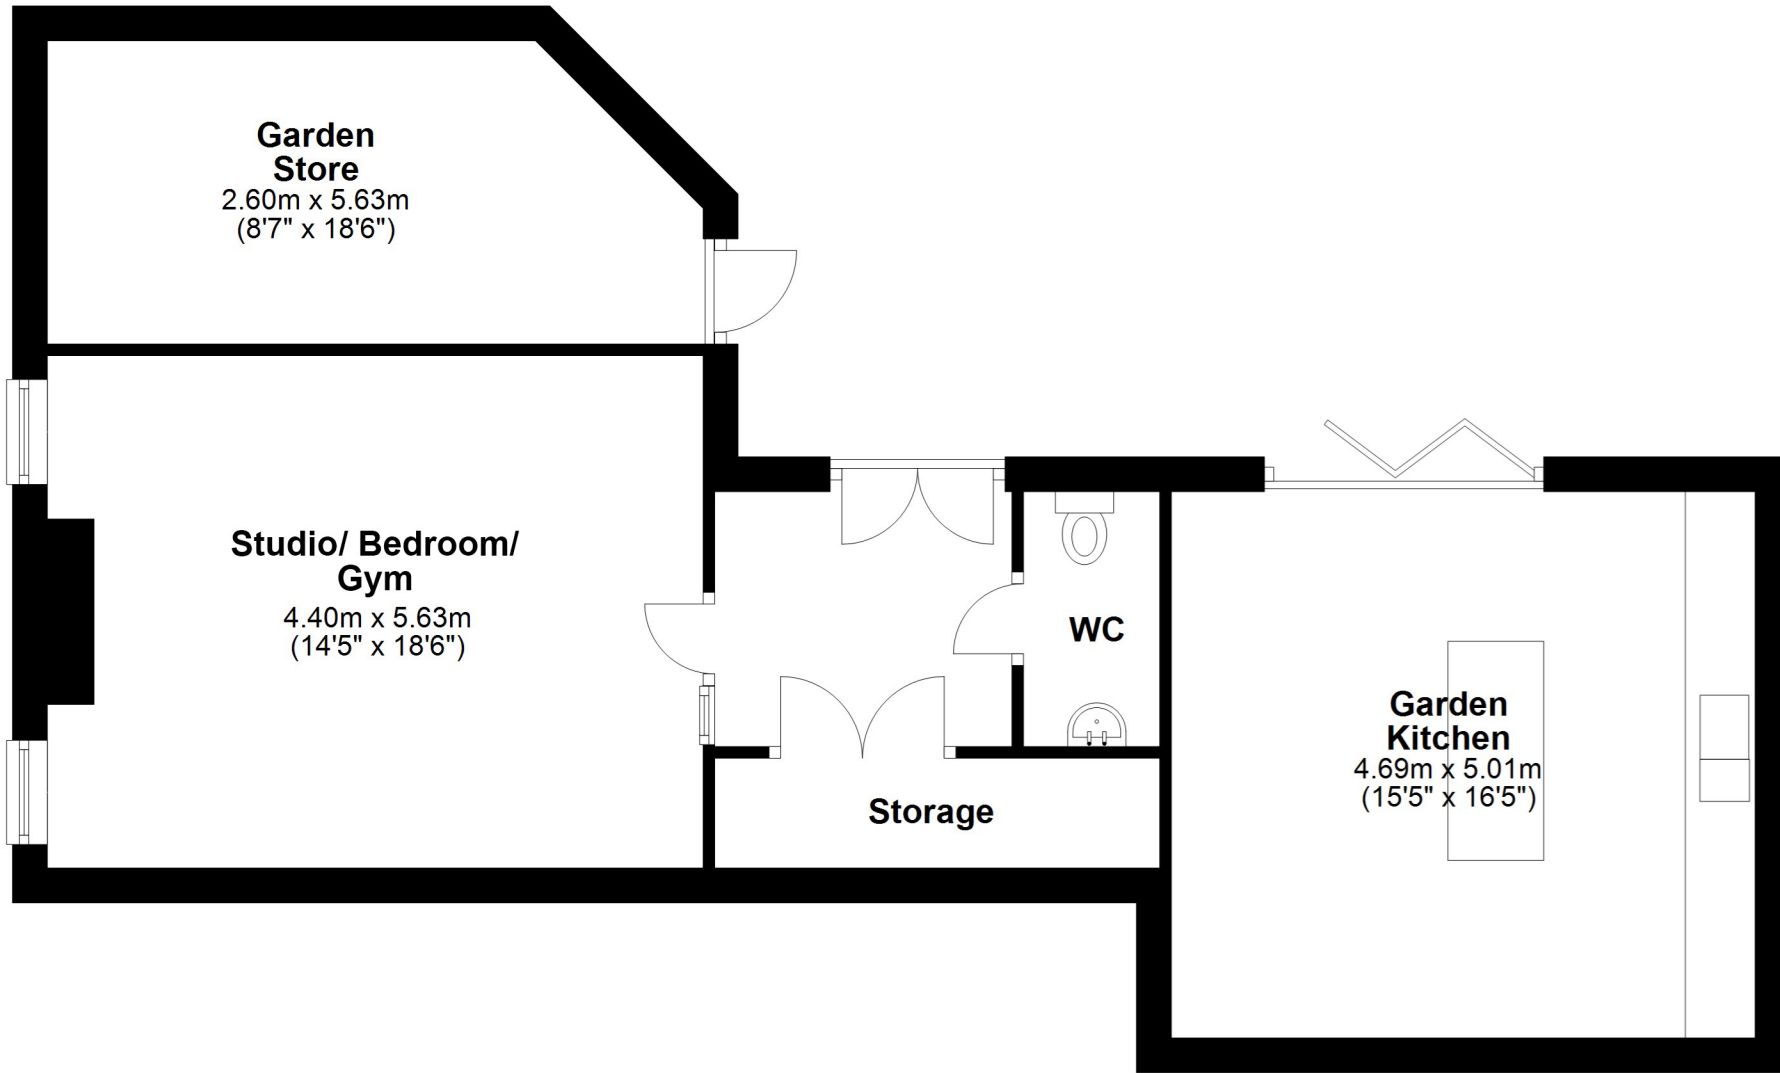

Total area: approx. 341.2 sq. metres (3672.4 sq. feet)

Total area: approx. 341.2 sq. metres (3672.4 sq. feet)

Total area: approx. 341.2 sq. metres (3672.4 sq. feet)

Total area: approx. 341.2 sq. metres (3672.4 sq. feet)

Total area: approx. 341.2 sq. metres (3672.4 sq. feet)