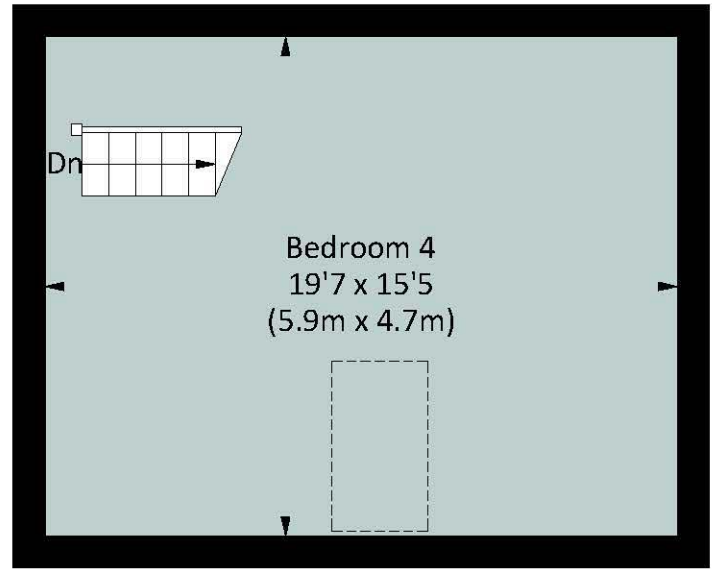

FLAG COTTAGE

Approx. gross internal area
1268 Sq Ft. / 117.8 Sq M.

GROUND FLOOR

SECOND FLOOR

FIRST FLOOR