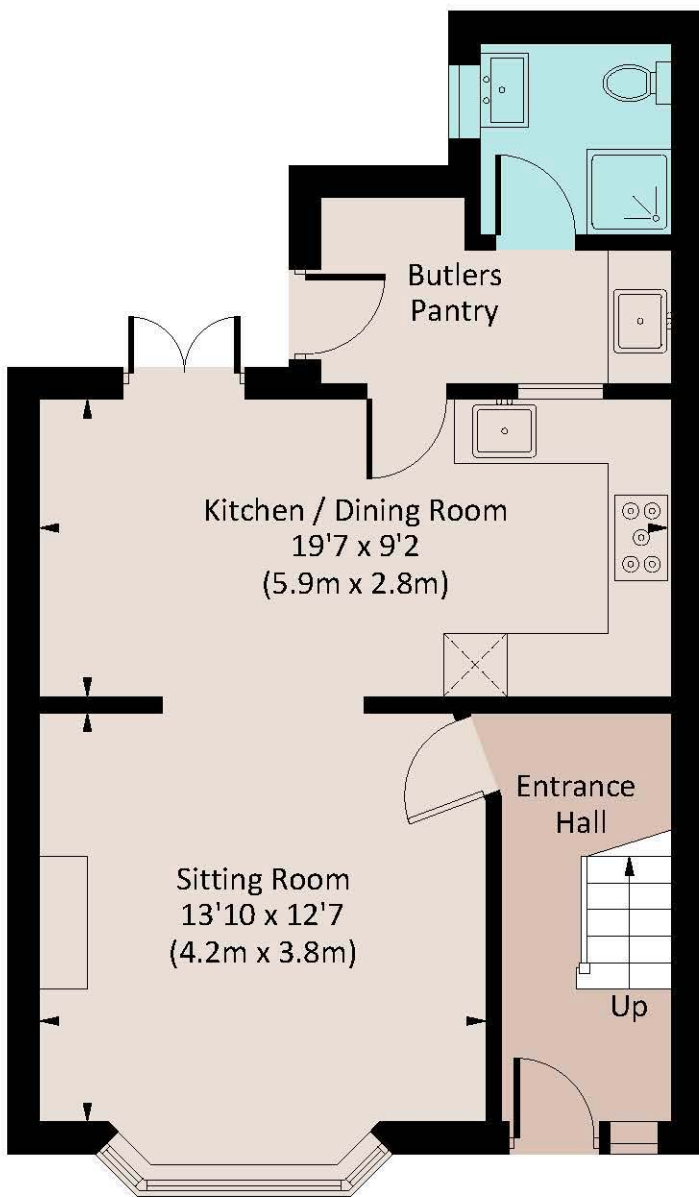

FLAG COTTAGE

Approx. gross internal area
1268 Sq Ft. / 117.8 Sq M.

GROUND FLOOR

SECOND FLOOR

FIRST FLOOR