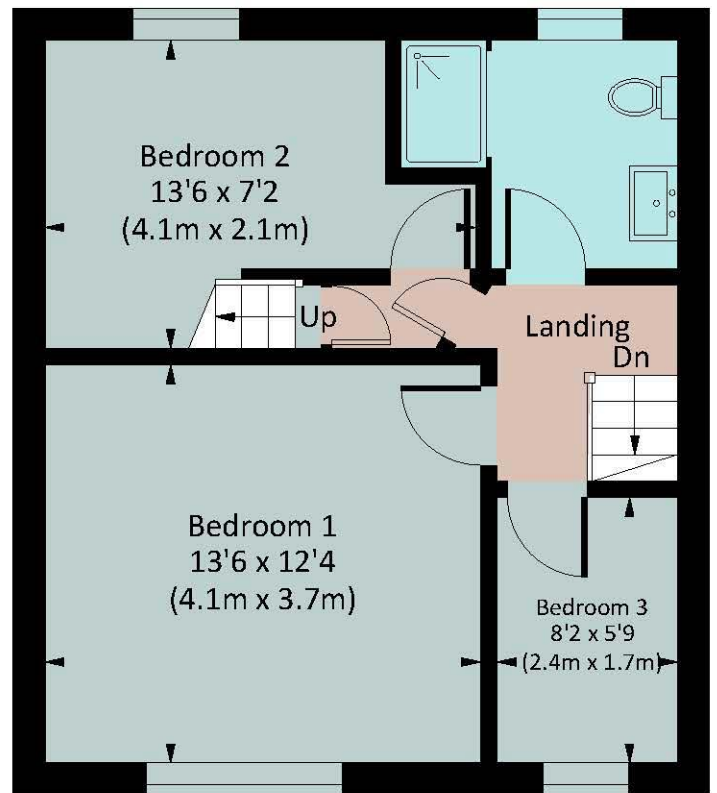

FLAG COTTAGE

Approx. gross internal area
1268 Sq Ft. / 117.8 Sq M.

GROUND FLOOR

SECOND FLOOR

FIRST FLOOR