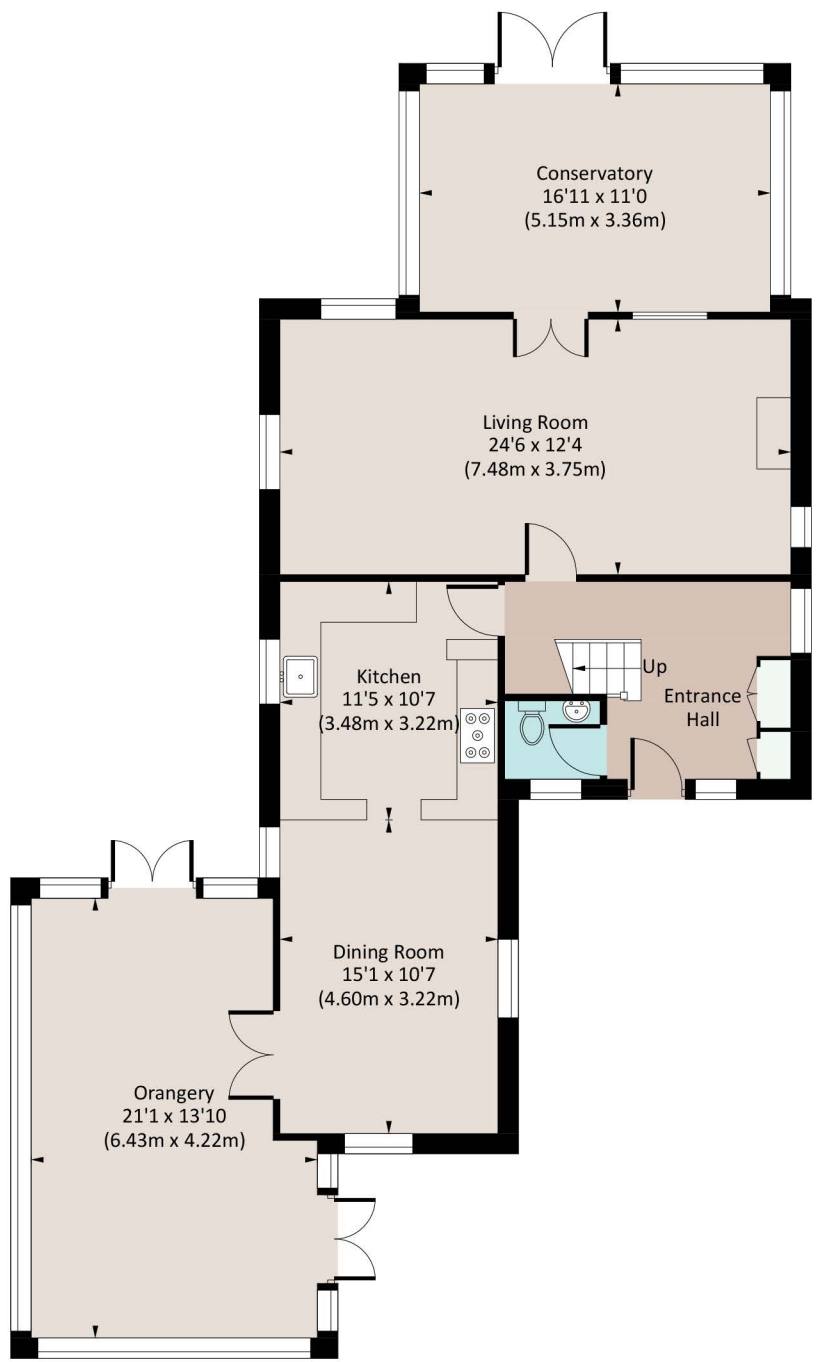

DART VIEW

Approx. gross internal area
1910.1 Sq Ft. / 177.5 Sq M.

GROUND FLOOR

FIRST FLOOR