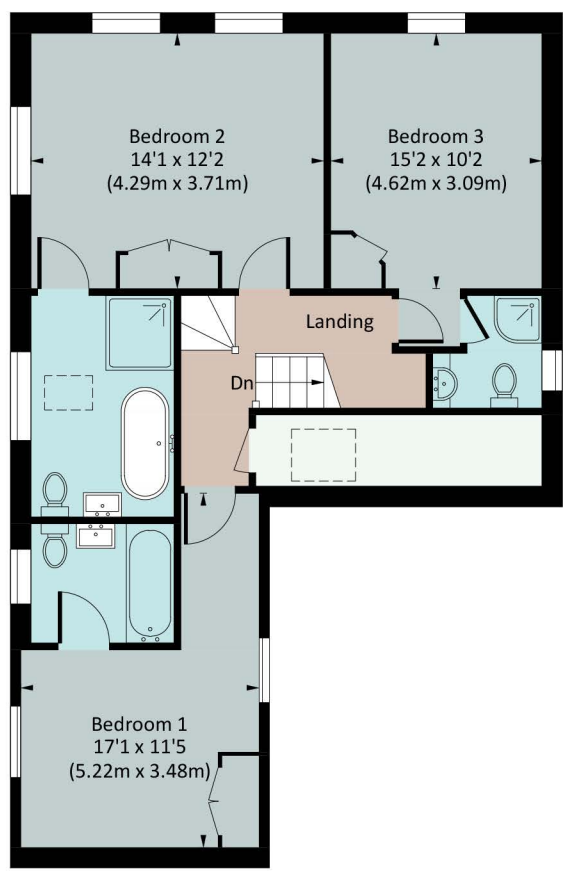

DART VIEW

Approx. gross internal area
1910.1 Sq Ft. / 177.5 Sq M.

GROUND FLOOR

FIRST FLOOR