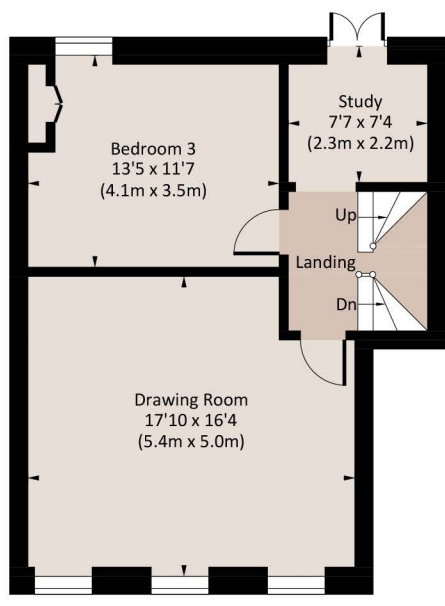

# GEORGE HOUSE, 32 CLARENCE STREET

Approx. gross internal area  
2441.8 Sq Ft. / 226.9 Sq M.

GROUND FLOOR

FIRST FLOOR

THIRD FLOOR

SECOND FLOOR