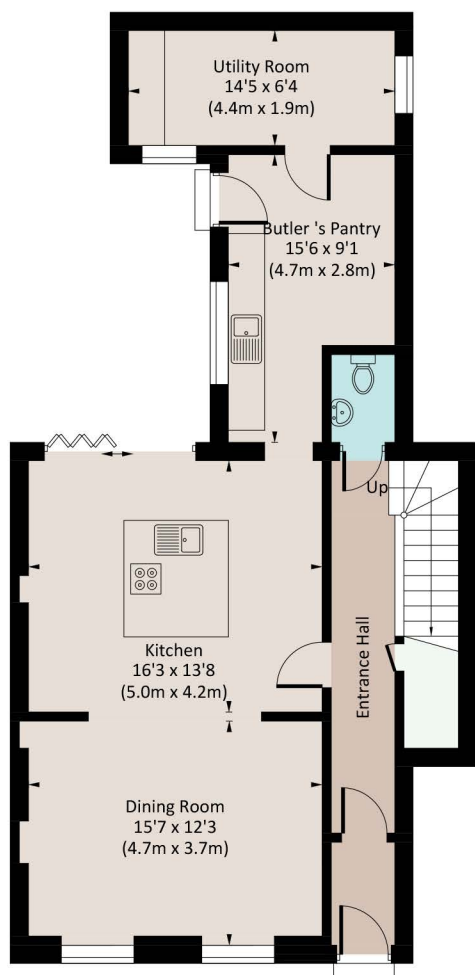

# GEORGE HOUSE, 32 CLARENCE STREET

Approx. gross internal area  
2441.8 Sq Ft. / 226.9 Sq M.

GROUND FLOOR

FIRST FLOOR

THIRD FLOOR

SECOND FLOOR