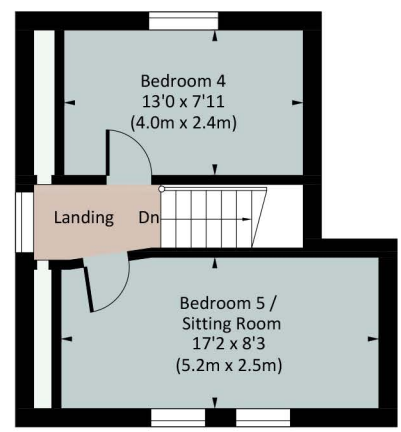

# GEORGE HOUSE, 32 CLARENCE STREET

Approx. gross internal area  
2441.8 Sq Ft. / 226.9 Sq M.

GROUND FLOOR

FIRST FLOOR

THIRD FLOOR

SECOND FLOOR