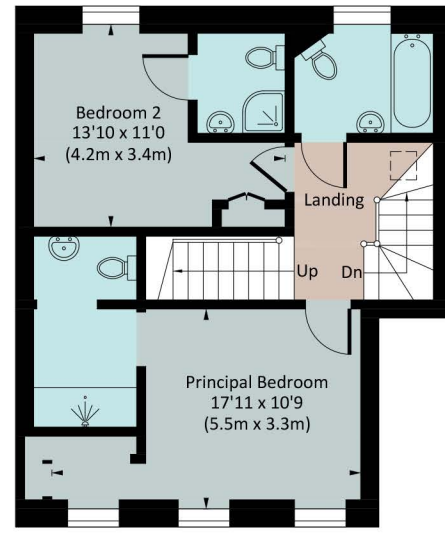

# GEORGE HOUSE, 32 CLARENCE STREET

Approx. gross internal area  
2441.8 Sq Ft. / 226.9 Sq M.

GROUND FLOOR

FIRST FLOOR

THIRD FLOOR

SECOND FLOOR