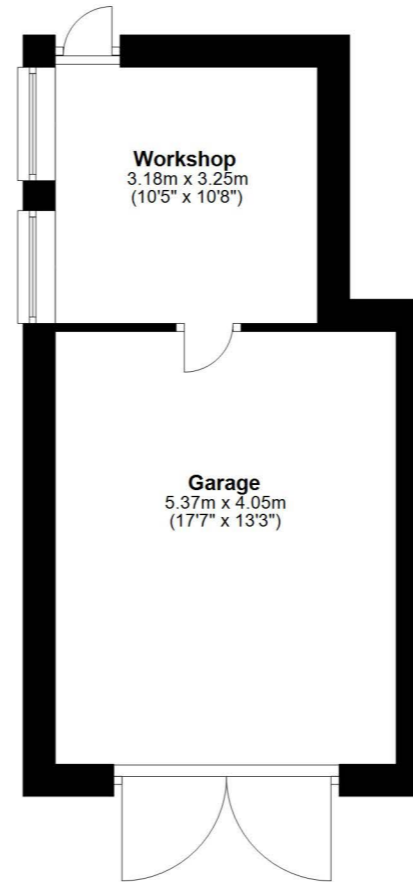

Total area: approx. 210.0 sq. metres (2260.2 sq. feet)

Total area: approx. 210.0 sq. metres (2260.2 sq. feet)