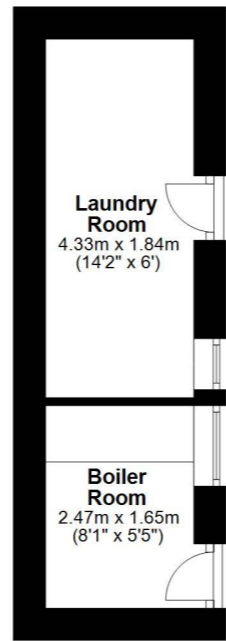

Total area: approx. 210.0 sq. metres (2260.2 sq. feet)

Total area: approx. 210.0 sq. metres (2260.2 sq. feet)