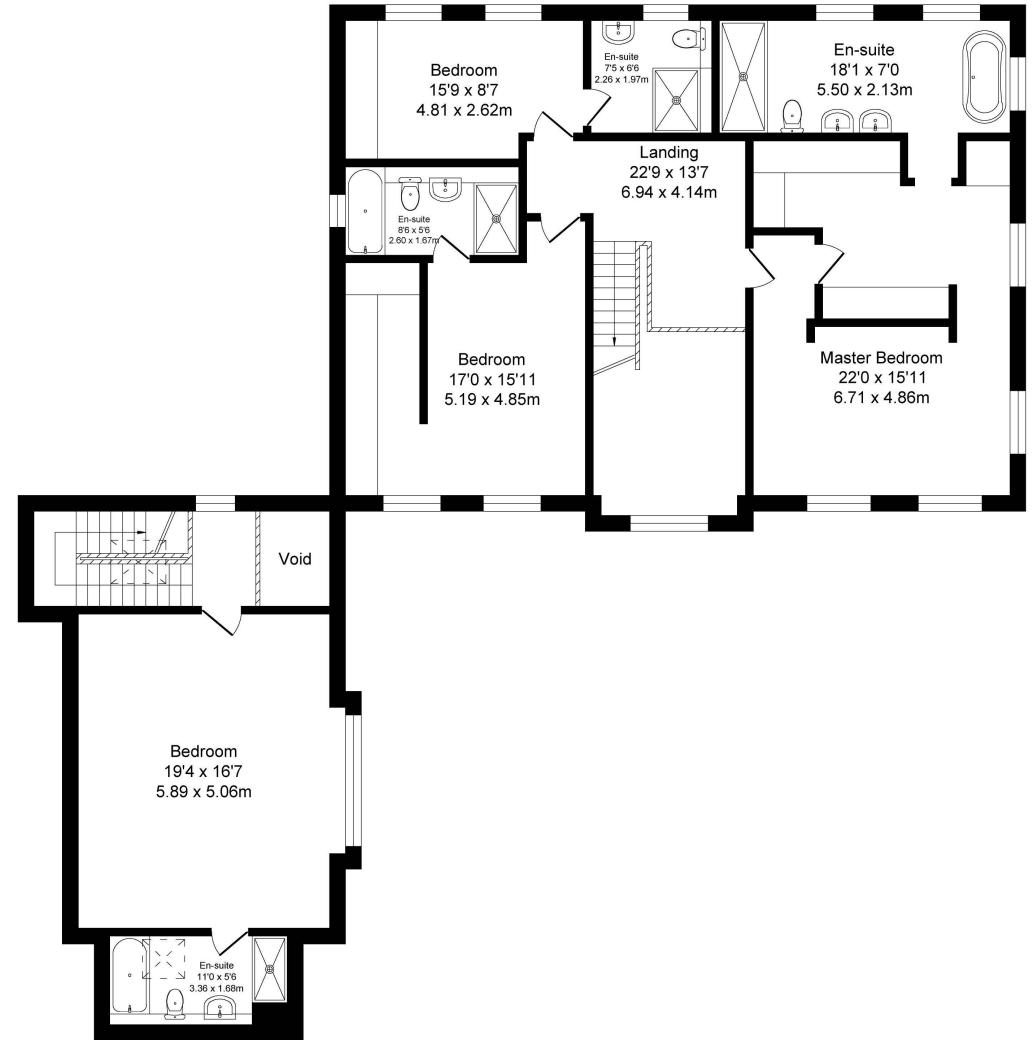

Aldcliffe Hall Drive, Aldcliffe, Lancaster,m
Total Approx. Floor Area 4486 Sq.ft. (416.8 Sq.M.)

Surveyed and drawn by Lens Media for illustrative purposes only. Not to scale. Whilst every attempt was made to ensure the accuracy of the floor plan, all measurements are approximate and no responsibility is taken for any error.

Ground Floor
Approx. Floor Area 2763 Sq.Ft (256.7 Sq.M.)

First Floor
Approx. Floor Area 1723 Sq.Ft (160.1 Sq.M.)