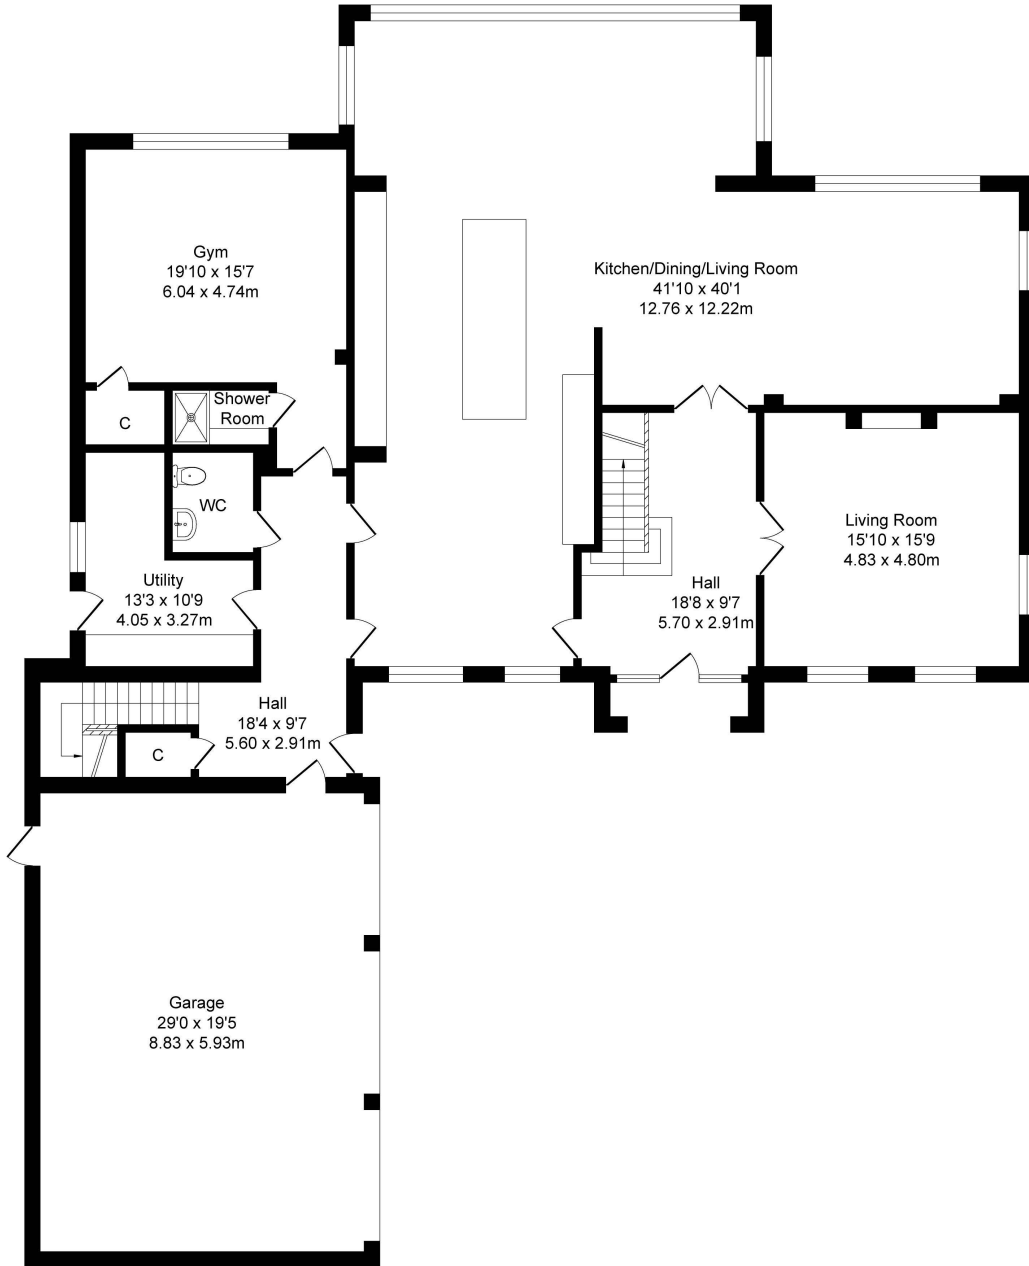

Aldcliffe Hall Drive, Aldcliffe, Lancaster,m
Total Approx. Floor Area 4486 Sq.ft. (416.8 Sq.M.)

Surveyed and drawn by Lens Media for illustrative purposes only. Not to scale. Whilst every attempt was made to ensure the accuracy of the floor plan, all measurements are approximate and no responsibility is taken for any error.

Ground Floor
Approx. Floor Area 2763 Sq.Ft (256.7 Sq.M.)

First Floor
Approx. Floor Area 1723 Sq.Ft (160.1 Sq.M.)