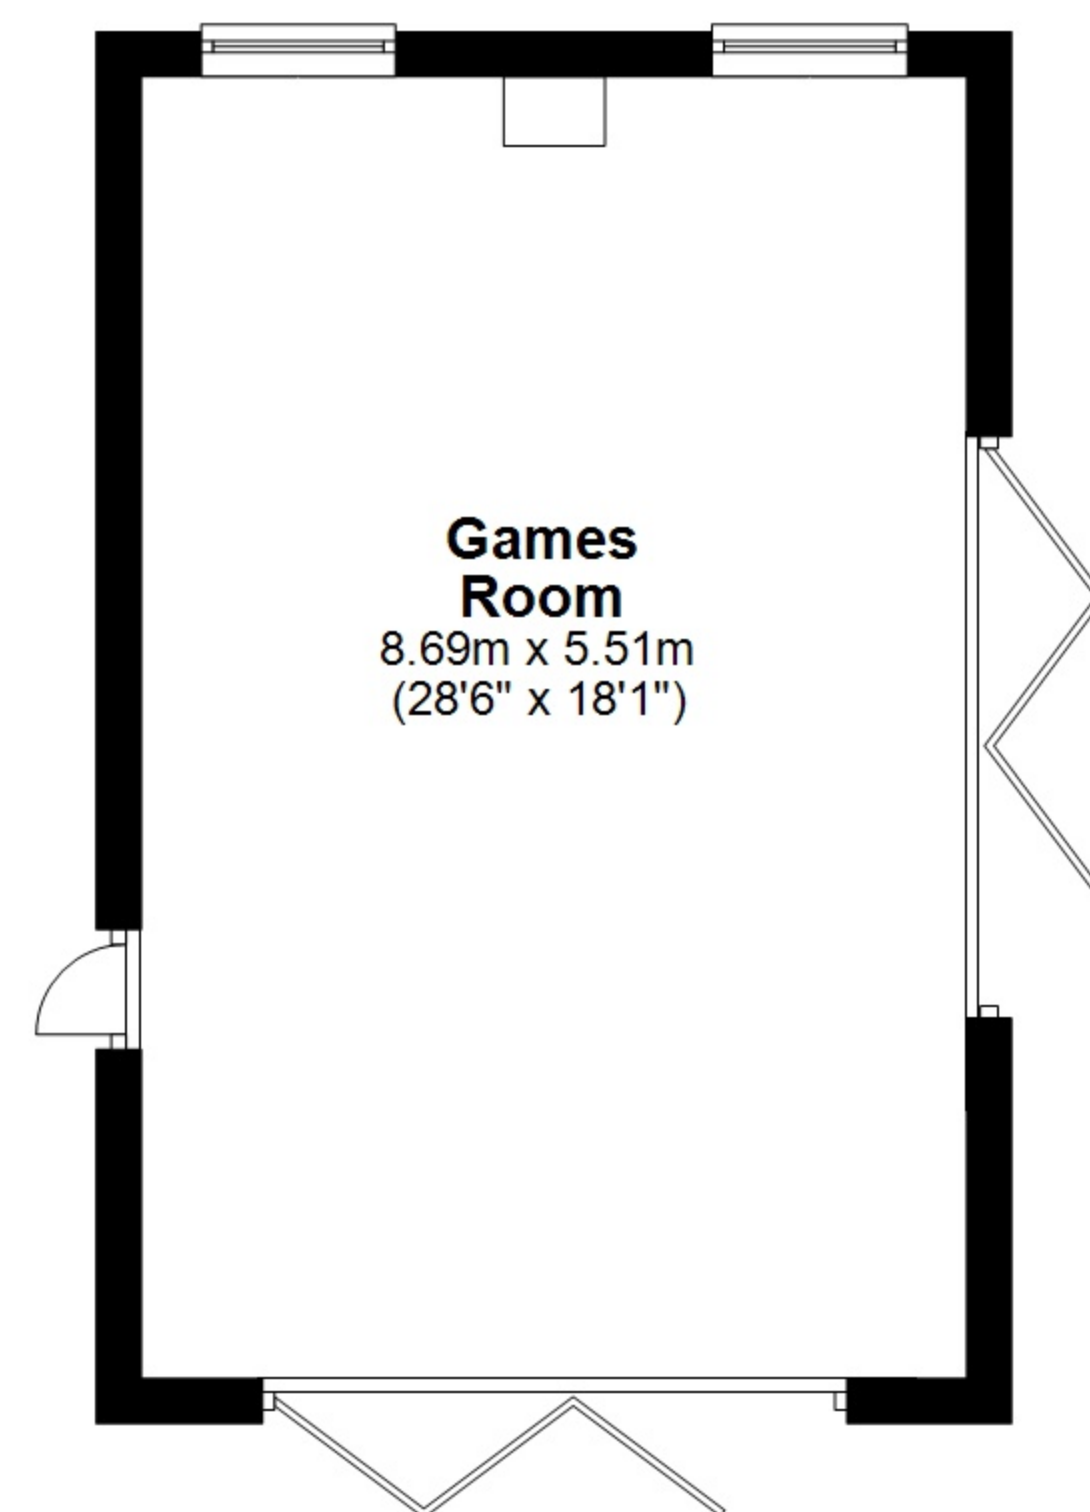

Total area: approx. 802.9 sq. metres (8642.4 sq. feet)
Not to scale. Redrawn from old plan. Accuracy not guaranteed

Total area: approx. 802.9 sq. metres (8642.4 sq. feet)
Not to scale. Redrawn from old plan. Accuracy not guaranteed

Total area: approx. 802.9 sq. metres (8642.4 sq. feet)
Not to scale. Redrawn from old plan. Accuracy not guaranteed