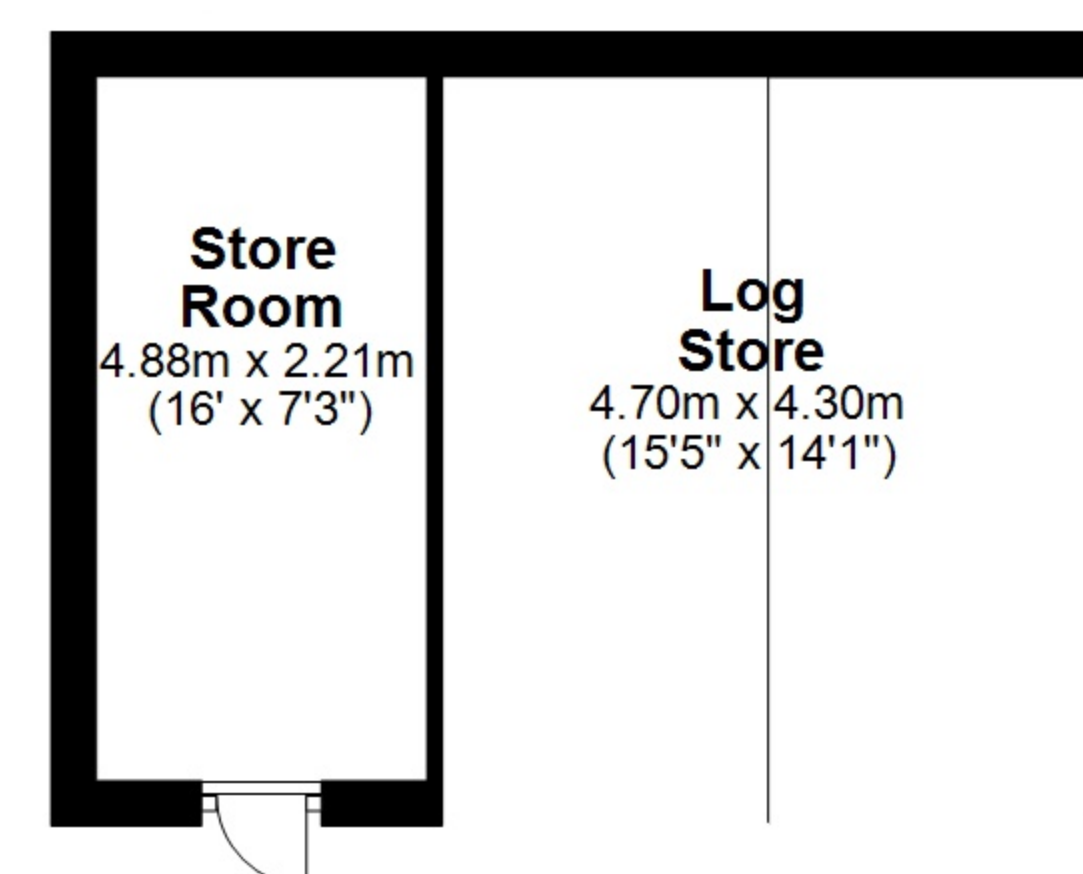

Total area: approx. 802.9 sq. metres (8642.4 sq. feet)
Not to scale. Redrawn from old plan. Accuracy not guaranteed

Total area: approx. 802.9 sq. metres (8642.4 sq. feet)
Not to scale. Redrawn from old plan. Accuracy not guaranteed

Total area: approx. 802.9 sq. metres (8642.4 sq. feet)
Not to scale. Redrawn from old plan. Accuracy not guaranteed