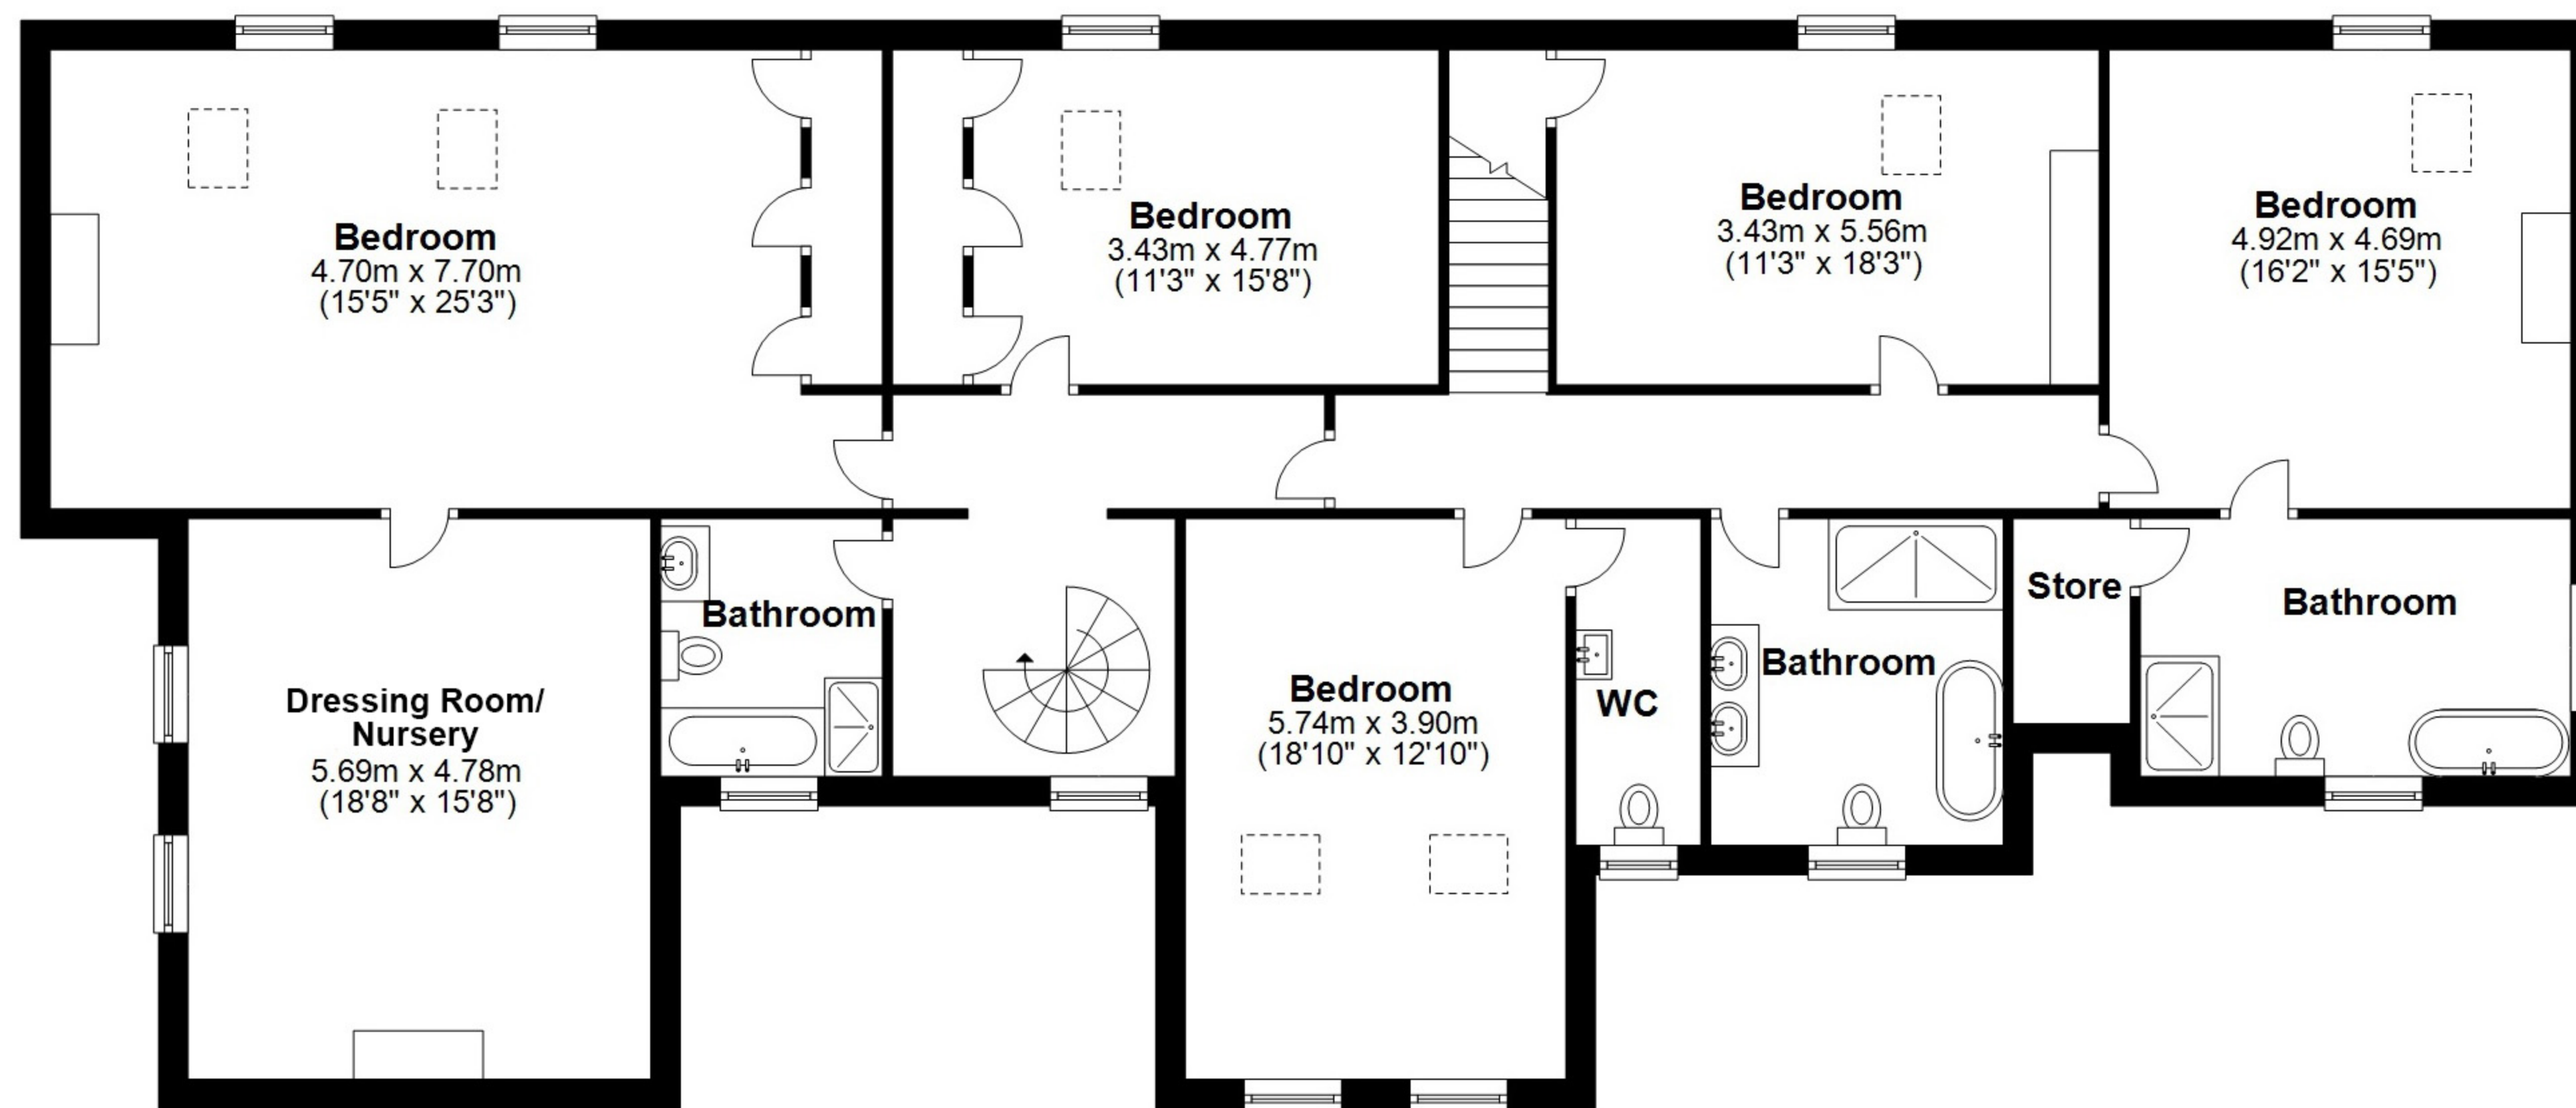

Total area: approx. 802.9 sq. metres (8642.4 sq. feet)
Not to scale. Redrawn from old plan. Accuracy not guaranteed

Total area: approx. 802.9 sq. metres (8642.4 sq. feet)
Not to scale. Redrawn from old plan. Accuracy not guaranteed

Total area: approx. 802.9 sq. metres (8642.4 sq. feet)
Not to scale. Redrawn from old plan. Accuracy not guaranteed