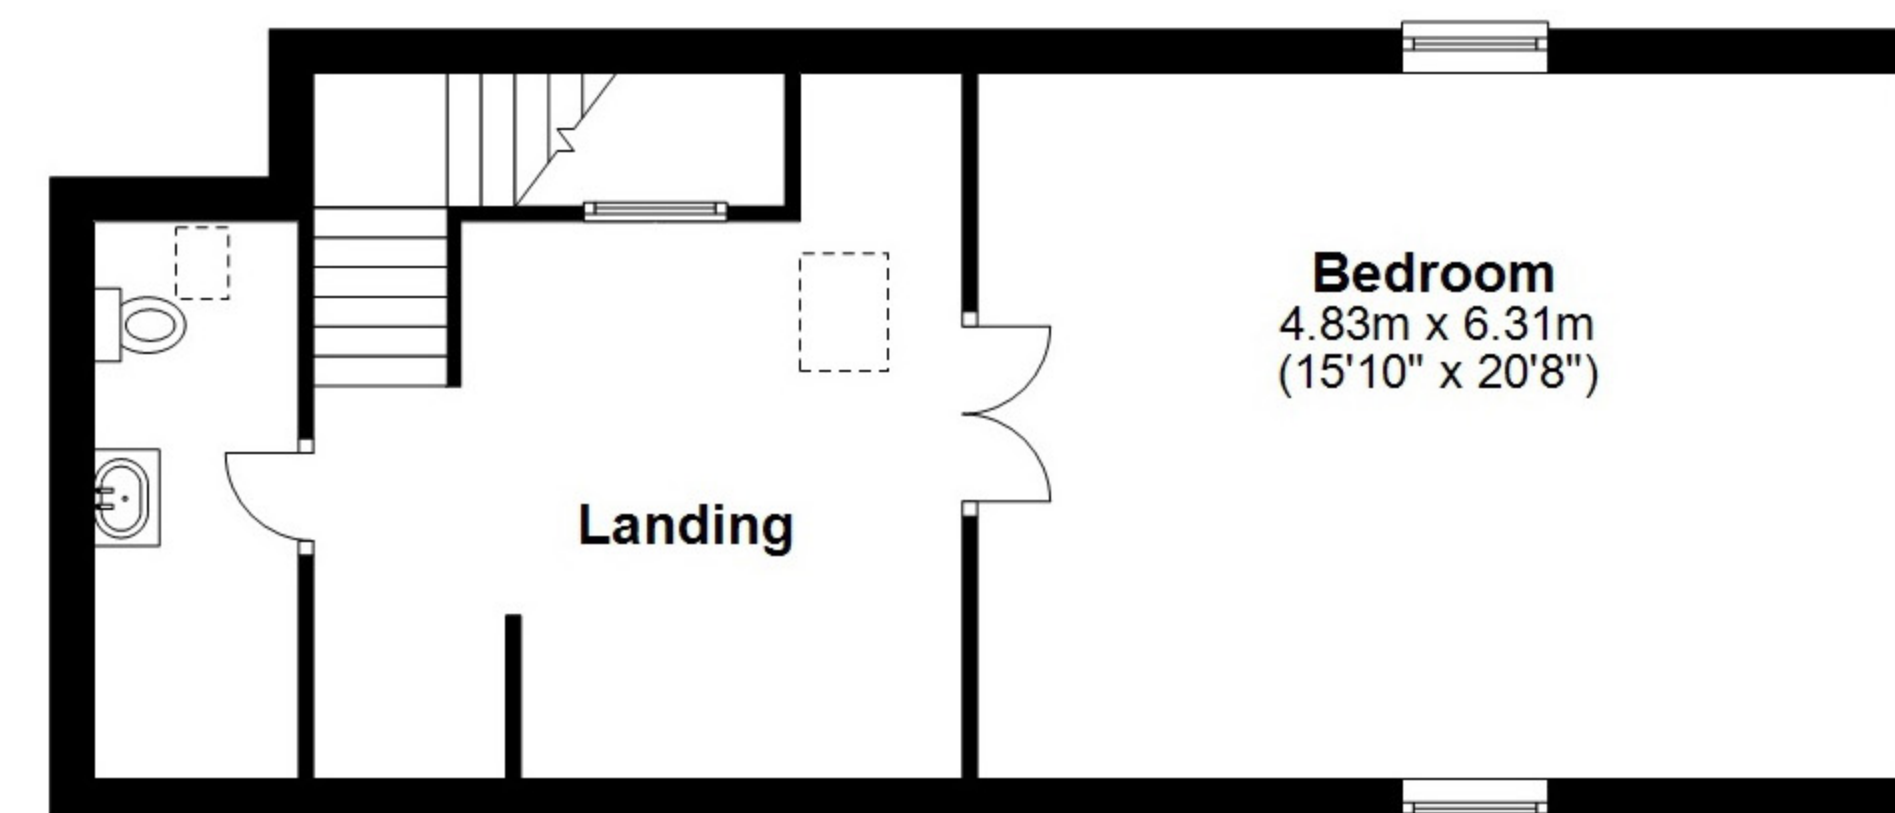

Total area: approx. 802.9 sq. metres (8642.4 sq. feet)
Not to scale. Redrawn from old plan. Accuracy not guaranteed

Total area: approx. 802.9 sq. metres (8642.4 sq. feet)
Not to scale. Redrawn from old plan. Accuracy not guaranteed

Total area: approx. 802.9 sq. metres (8642.4 sq. feet)
Not to scale. Redrawn from old plan. Accuracy not guaranteed