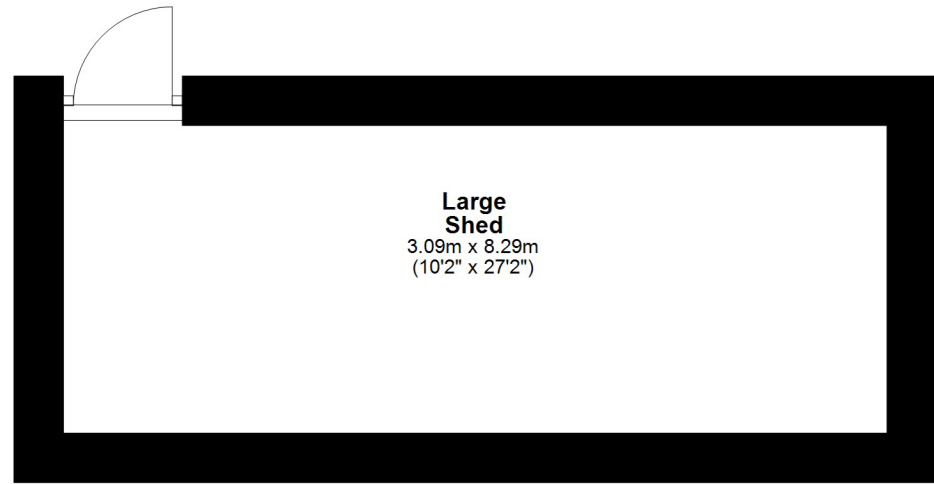

Lee School House Longframlington, Morpeth, NE65

Total House area: approx. 205 sq. metres (672 sq. feet)

Total area: approx. 312 sq. metres (3358 sq. feet)

Lee School House Longframlington, Morpeth, NE65

First Floor

Total House area: approx. 205 sq. metres (672 sq. feet)

Total area: approx. 312 sq. metres (3358 sq. feet)

Lee School House Longframlington, Morpeth, NE65

Ground Floor

First Floor

Total Cottage area: approx. 57 sq. metres (187 sq. feet)

Total area: approx. 312 sq. metres (3358 sq. feet)

Lee School House Longframlington, Morpeth, NE65

Ground Floor

Total Outbuilding area: approx. 50 sq. metres (164 sq. feet)

Total area: approx. 312 sq. metres (3358 sq. feet)