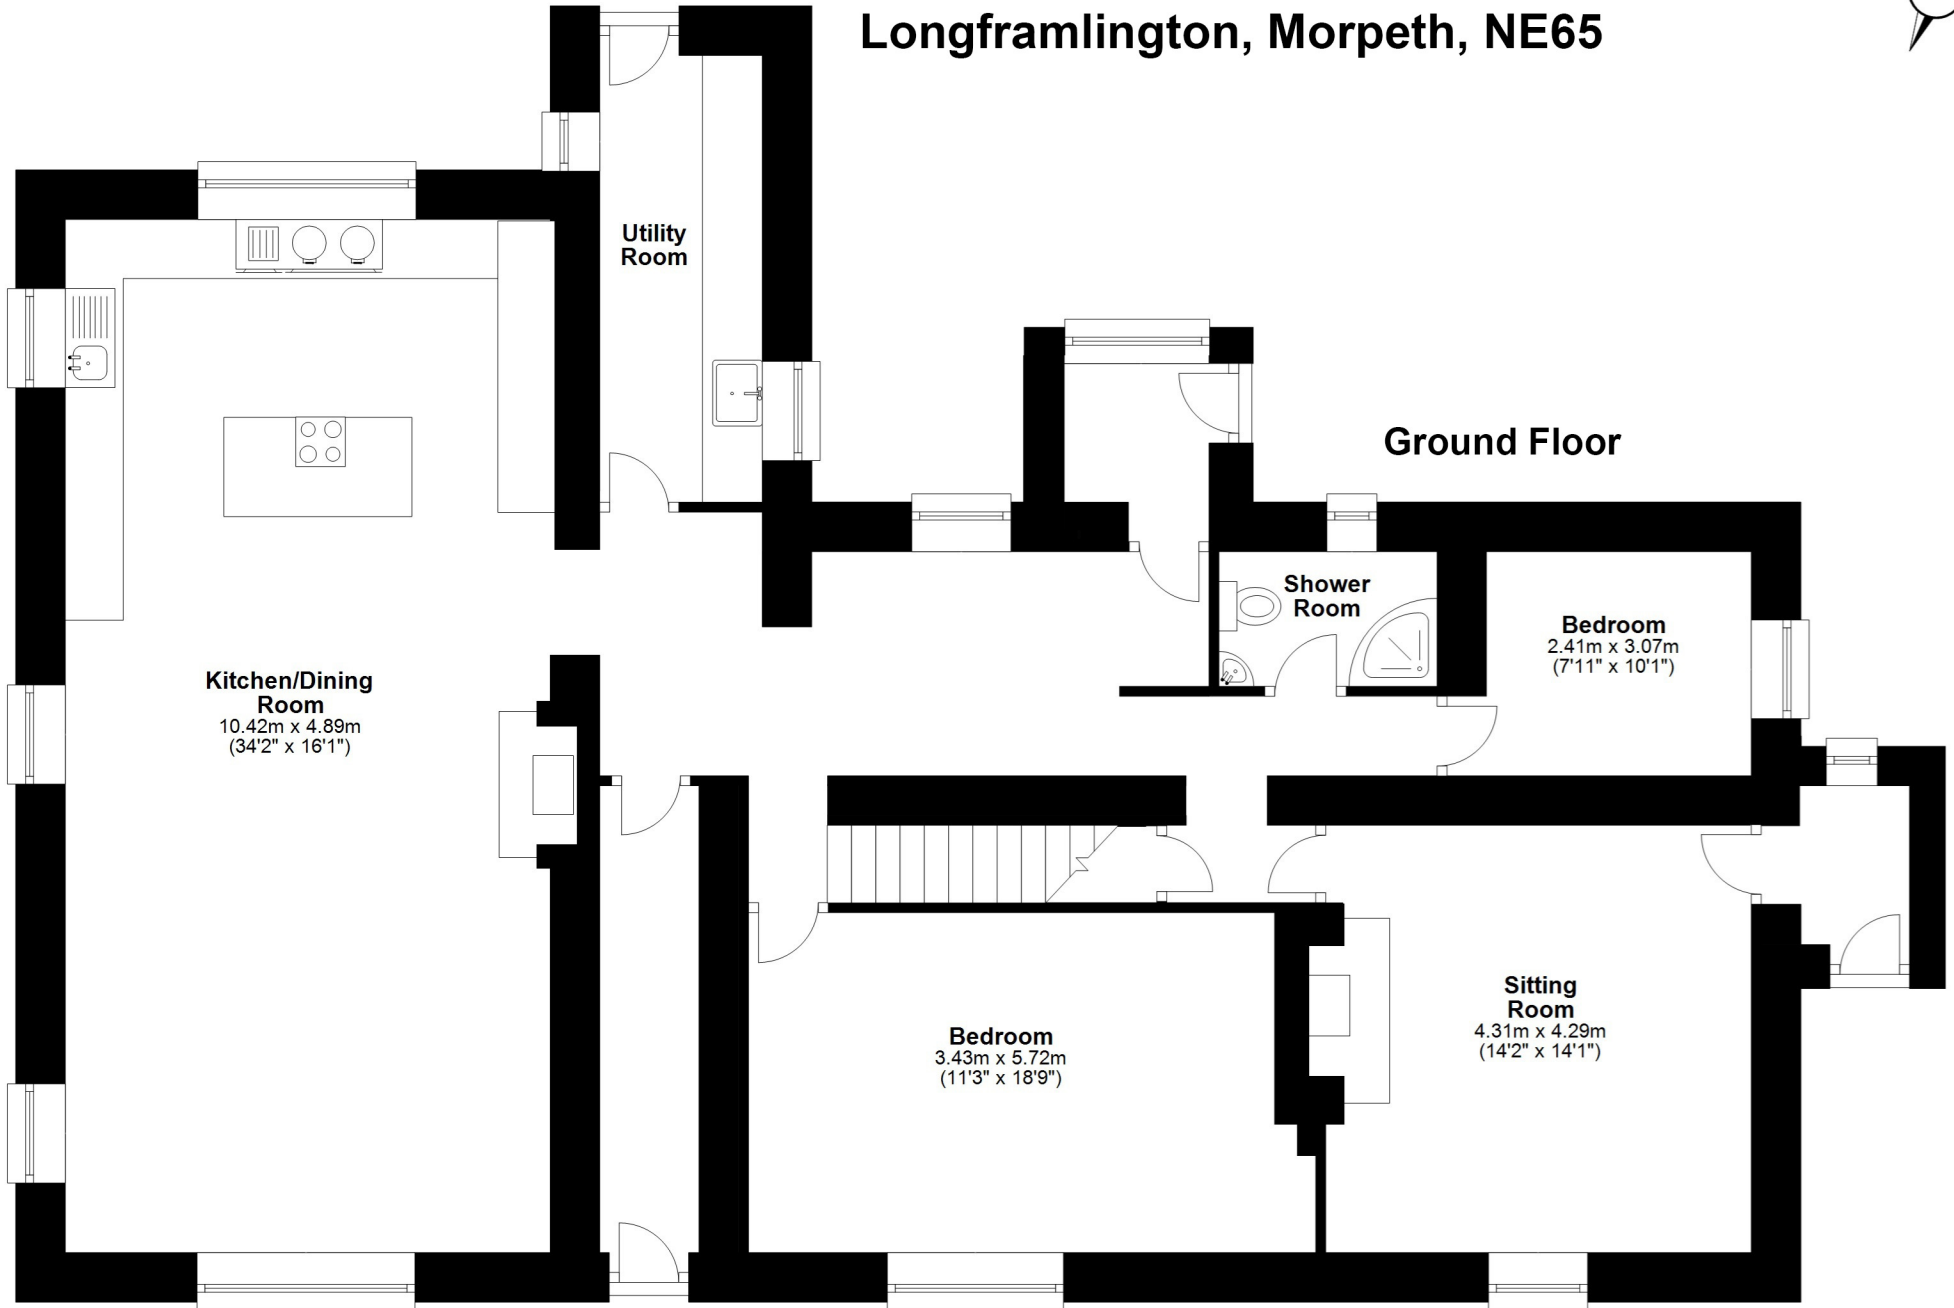

Lee School House Longframlington, Morpeth, NE65

Total House area: approx. 205 sq. metres (672 sq. feet)

Total area: approx. 312 sq. metres (3358 sq. feet)

Lee School House Longframlington, Morpeth, NE65

First Floor

Total House area: approx. 205 sq. metres (672 sq. feet)

Total area: approx. 312 sq. metres (3358 sq. feet)

Lee School House Longframlington, Morpeth, NE65

Ground Floor

First Floor

Total Cottage area: approx. 57 sq. metres (187 sq. feet)

Total area: approx. 312 sq. metres (3358 sq. feet)

Lee School House Longframlington, Morpeth, NE65

Ground Floor

Total Outbuilding area: approx. 50 sq. metres (164 sq. feet)

Total area: approx. 312 sq. metres (3358 sq. feet)