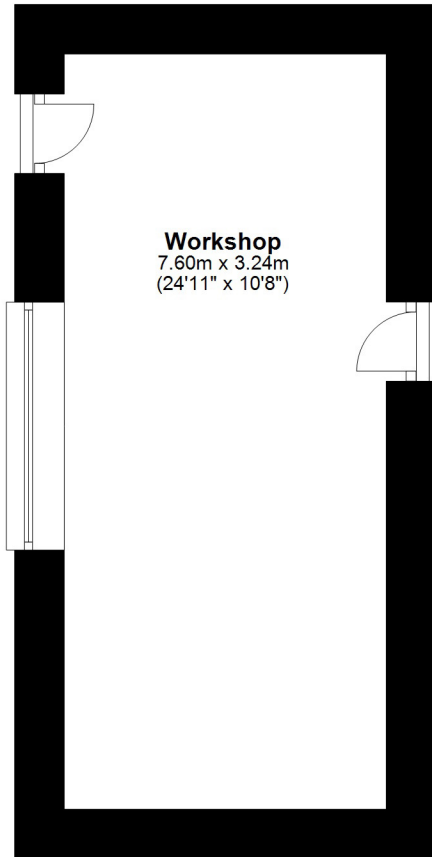

Lee School House Longframlington, Morpeth, NE65

Total House area: approx. 205 sq. metres (672 sq. feet)

Total area: approx. 312 sq. metres (3358 sq. feet)

Lee School House Longframlington, Morpeth, NE65

First Floor

Total House area: approx. 205 sq. metres (672 sq. feet)

Total area: approx. 312 sq. metres (3358 sq. feet)

Lee School House Longframlington, Morpeth, NE65

Ground Floor

First Floor

Total Cottage area: approx. 57 sq. metres (187 sq. feet)

Total area: approx. 312 sq. metres (3358 sq. feet)

Lee School House Longframlington, Morpeth, NE65

Ground Floor

Total Outbuilding area: approx. 50 sq. metres (164 sq. feet)

Total area: approx. 312 sq. metres (3358 sq. feet)