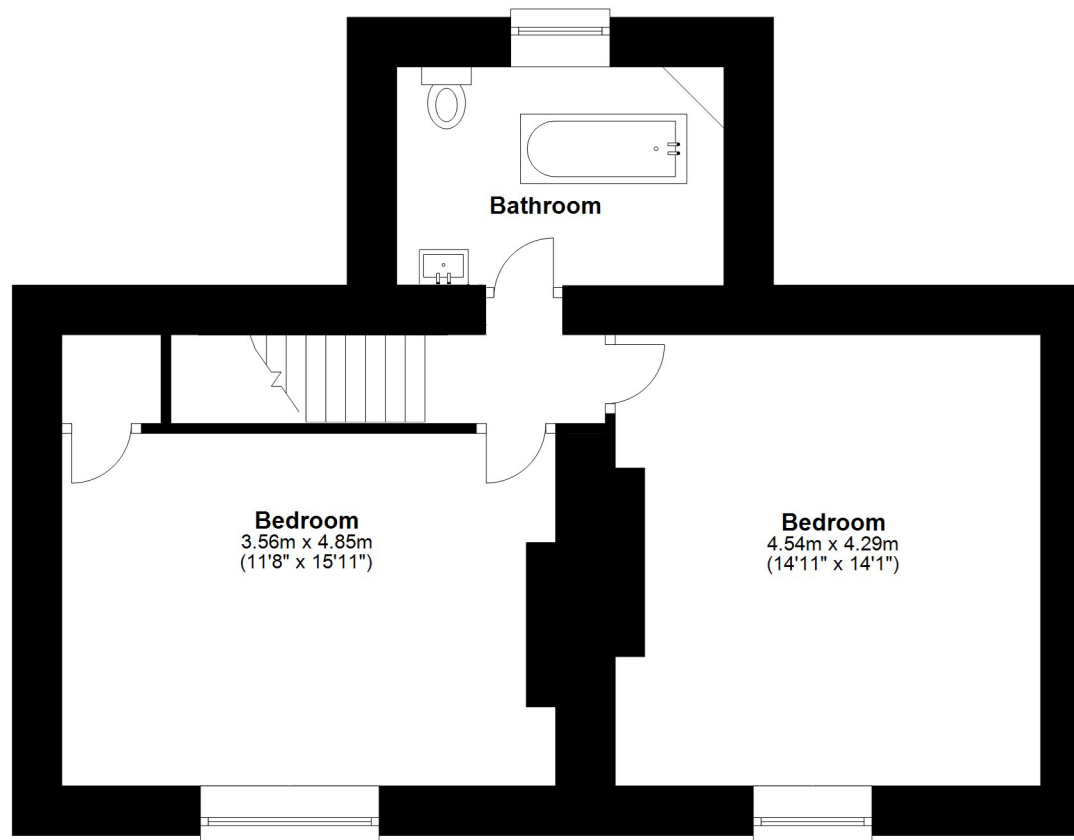

Lee School House Longframlington, Morpeth, NE65

Total House area: approx. 205 sq. metres (672 sq. feet)

Total area: approx. 312 sq. metres (3358 sq. feet)

Lee School House Longframlington, Morpeth, NE65

First Floor

Total House area: approx. 205 sq. metres (672 sq. feet)

Total area: approx. 312 sq. metres (3358 sq. feet)

Lee School House Longframlington, Morpeth, NE65

Ground Floor

First Floor

Total Cottage area: approx. 57 sq. metres (187 sq. feet)

Total area: approx. 312 sq. metres (3358 sq. feet)

Lee School House Longframlington, Morpeth, NE65

Ground Floor

Total Outbuilding area: approx. 50 sq. metres (164 sq. feet)

Total area: approx. 312 sq. metres (3358 sq. feet)