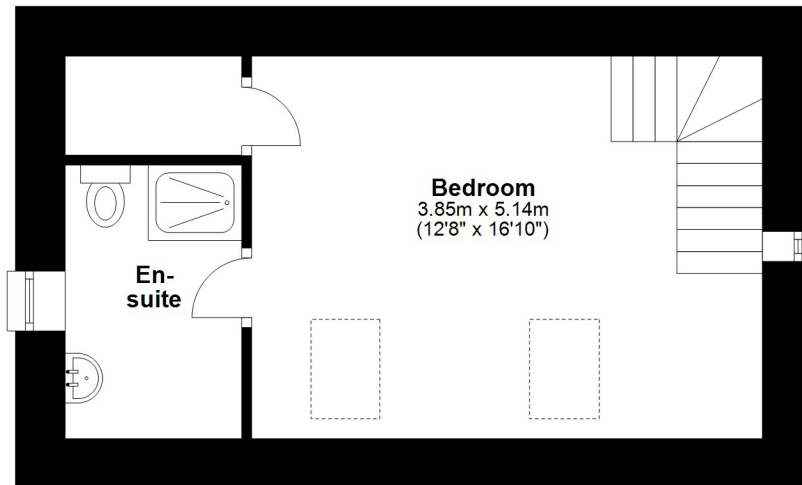

Lee School House Longframlington, Morpeth, NE65

Total House area: approx. 205 sq. metres (672 sq. feet)

Total area: approx. 312 sq. metres (3358 sq. feet)

Lee School House Longframlington, Morpeth, NE65

First Floor

Total House area: approx. 205 sq. metres (672 sq. feet)

Total area: approx. 312 sq. metres (3358 sq. feet)

Lee School House Longframlington, Morpeth, NE65

Ground Floor

First Floor

Total Cottage area: approx. 57 sq. metres (187 sq. feet)

Total area: approx. 312 sq. metres (3358 sq. feet)

Lee School House Longframlington, Morpeth, NE65

Ground Floor

Total Outbuilding area: approx. 50 sq. metres (164 sq. feet)

Total area: approx. 312 sq. metres (3358 sq. feet)