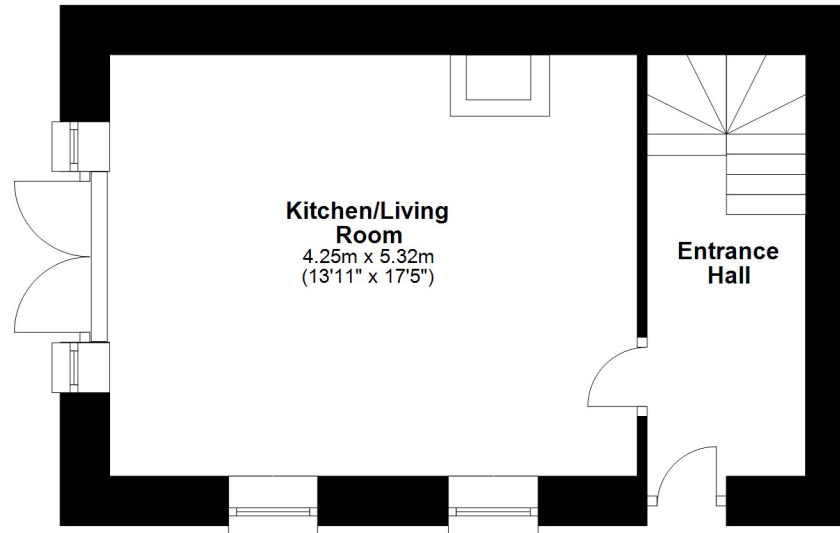

Lee School House Longframlington, Morpeth, NE65

Total House area: approx. 205 sq. metres (672 sq. feet)

Total area: approx. 312 sq. metres (3358 sq. feet)

Lee School House Longframlington, Morpeth, NE65

First Floor

Total House area: approx. 205 sq. metres (672 sq. feet)

Total area: approx. 312 sq. metres (3358 sq. feet)

Lee School House Longframlington, Morpeth, NE65

Ground Floor

First Floor

Total Cottage area: approx. 57 sq. metres (187 sq. feet)

Total area: approx. 312 sq. metres (3358 sq. feet)

Lee School House Longframlington, Morpeth, NE65

Ground Floor

Total Outbuilding area: approx. 50 sq. metres (164 sq. feet)

Total area: approx. 312 sq. metres (3358 sq. feet)