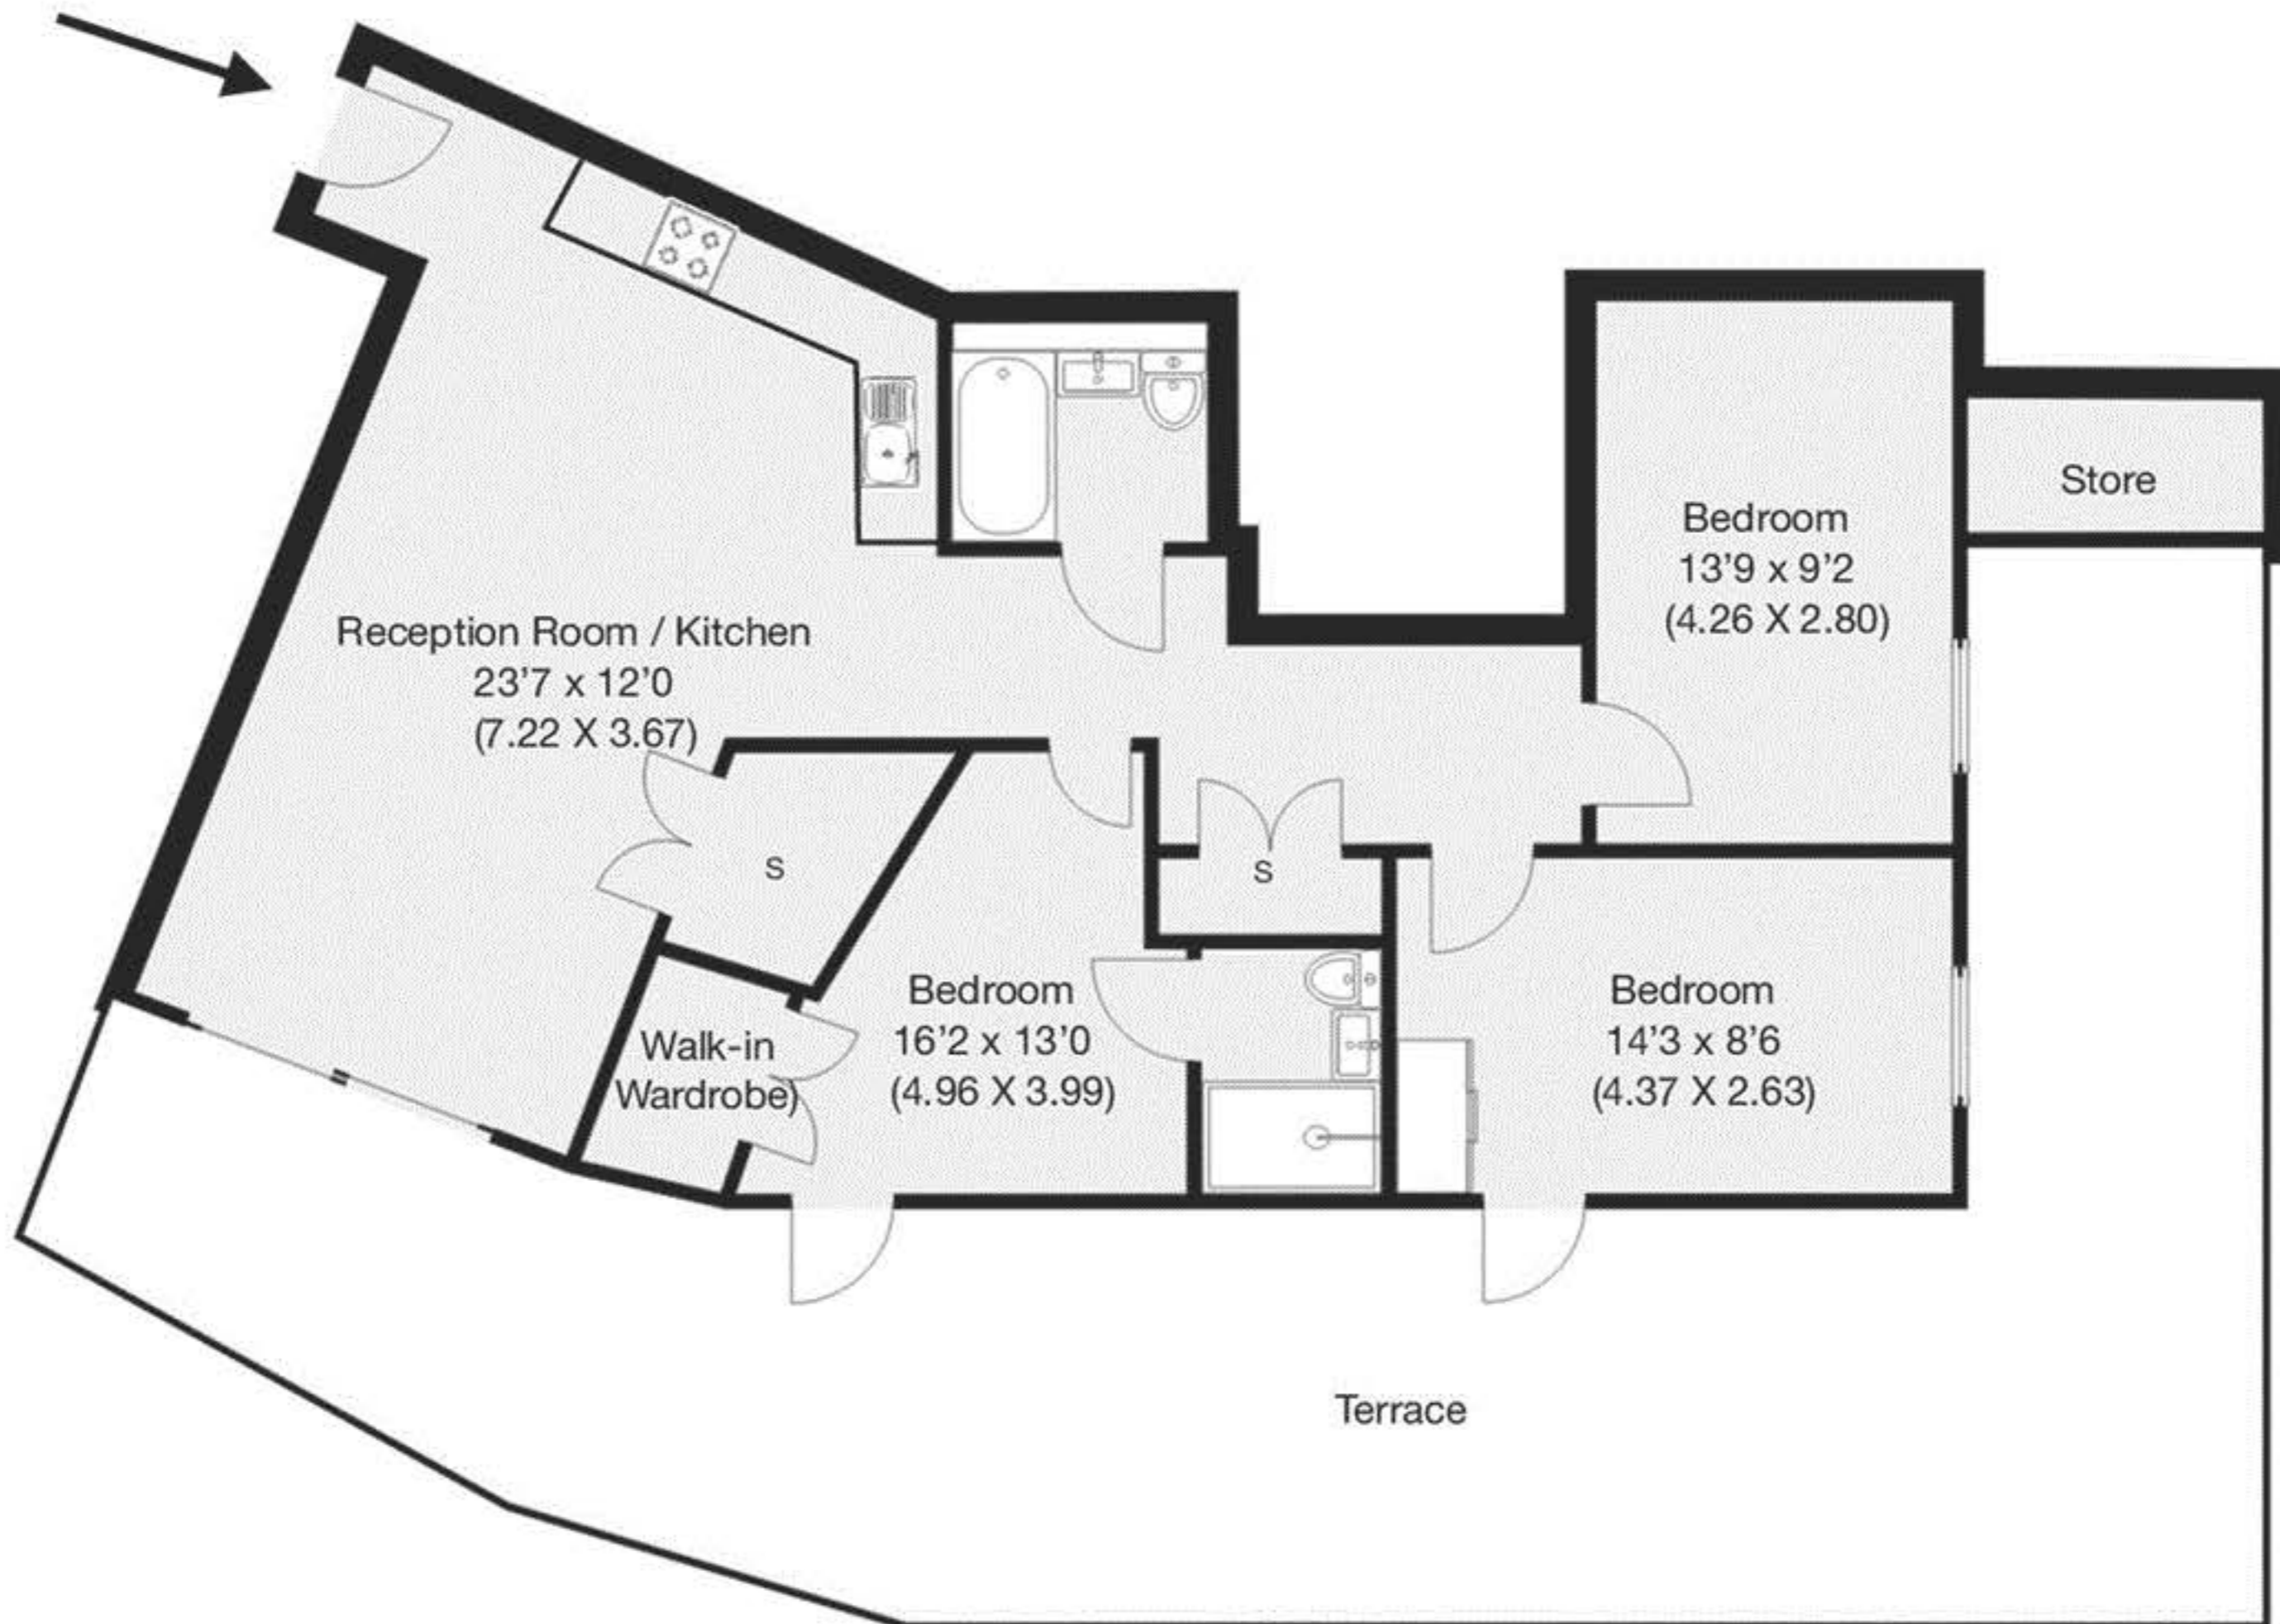

# Clifton Mansions, London, NW2

Approximate Gross Internal Area 88.3 sqm / 951 sqft

N

## 6th Floor

THIS FLOOR PLAN IS PRODUCED FOR GARRISON ESTATES SUBMITTED BY ARCHIMEDIA web: [www.archi-media.co.uk](http://www.archi-media.co.uk)

Whilst every attempt has been made to ensure the accuracy of the floor plan contained here, measurements of doors, windows and rooms are approximate and no responsibility is taken for any error, omission or misstatement. These plans are for representation purposes only and should be used as such by any prospective buyer or lease. Specifically no guarantee is given on the gross internal floor area of the property if quoted on this plan and any figures given is initial guidance only and should be treated as such.