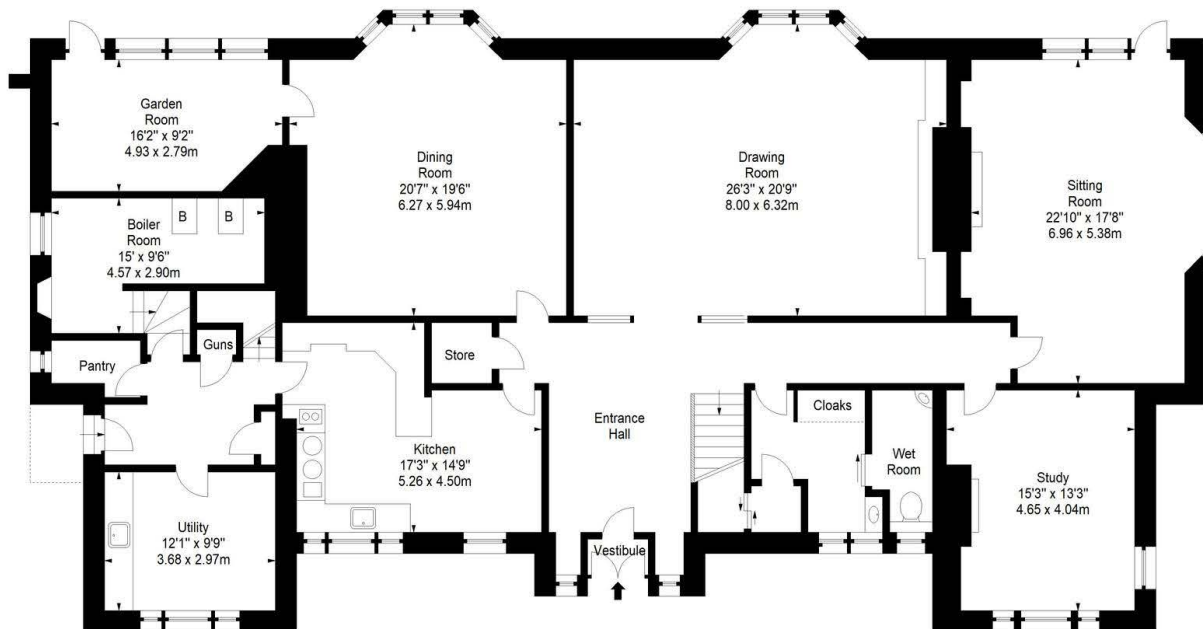

West Tarr House,
Westlands,
West Linton,
Scottish Borders, EH46 7AA

Approx. Gross Internal Area
5513 Sq Ft - 512.16 Sq M
Studio & Generator
Approx. Gross Internal Area
253 Sq Ft - 23.50 Sq M
For identification only. Not to scale.
© SquareFoot 2025

Ground Floor

First Floor

Ground Floor