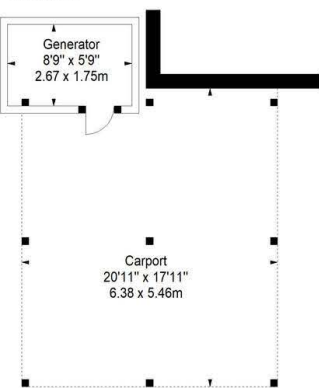

West Tarr House,
Westlands,
West Linton,
Scottish Borders, EH46 7AA

Approx. Gross Internal Area
5513 Sq Ft - 512.16 Sq M
Studio & Generator
Approx. Gross Internal Area
253 Sq Ft - 23.50 Sq M
For identification only. Not to scale.
© SquareFoot 2025

Ground Floor

First Floor

Ground Floor