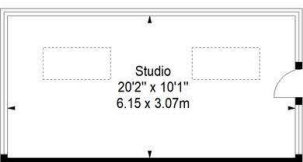

West Tarr House,
Westlands,
West Linton,
Scottish Borders, EH46 7AA

Approx. Gross Internal Area
5513 Sq Ft - 512.16 Sq M
Studio & Generator
Approx. Gross Internal Area
253 Sq Ft - 23.50 Sq M
For identification only. Not to scale.
© SquareFoot 2025

Ground Floor

First Floor

Ground Floor