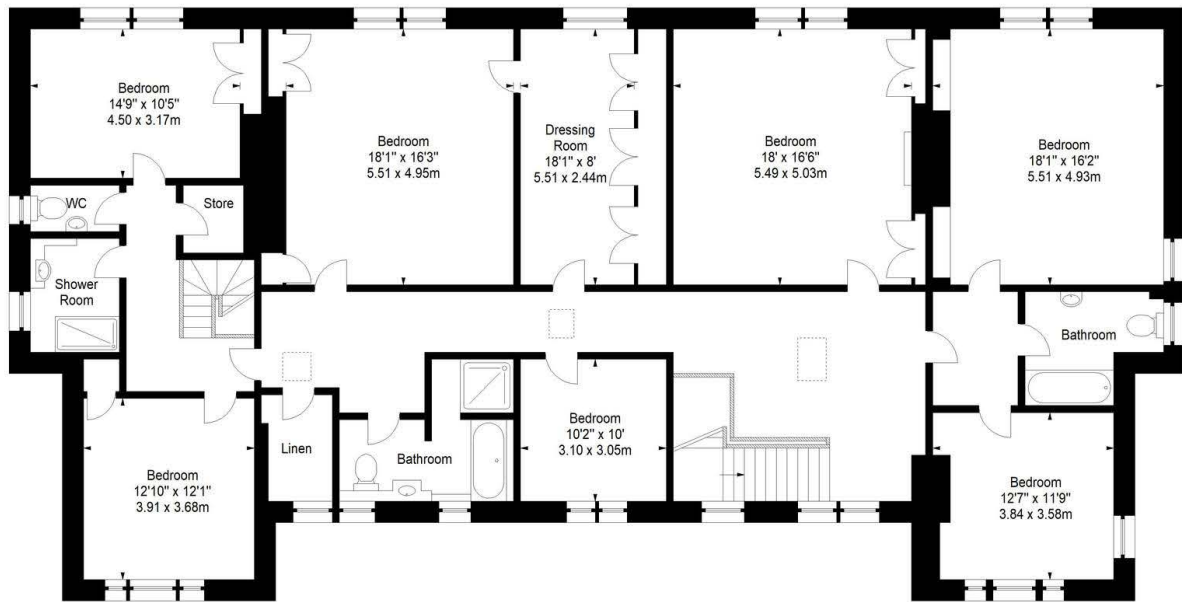

West Tarr House,
Westlands,
West Linton,
Scottish Borders, EH46 7AA

Approx. Gross Internal Area
5513 Sq Ft - 512.16 Sq M
Studio & Generator
Approx. Gross Internal Area
253 Sq Ft - 23.50 Sq M
For identification only. Not to scale.
© SquareFoot 2025

Ground Floor

First Floor

Ground Floor