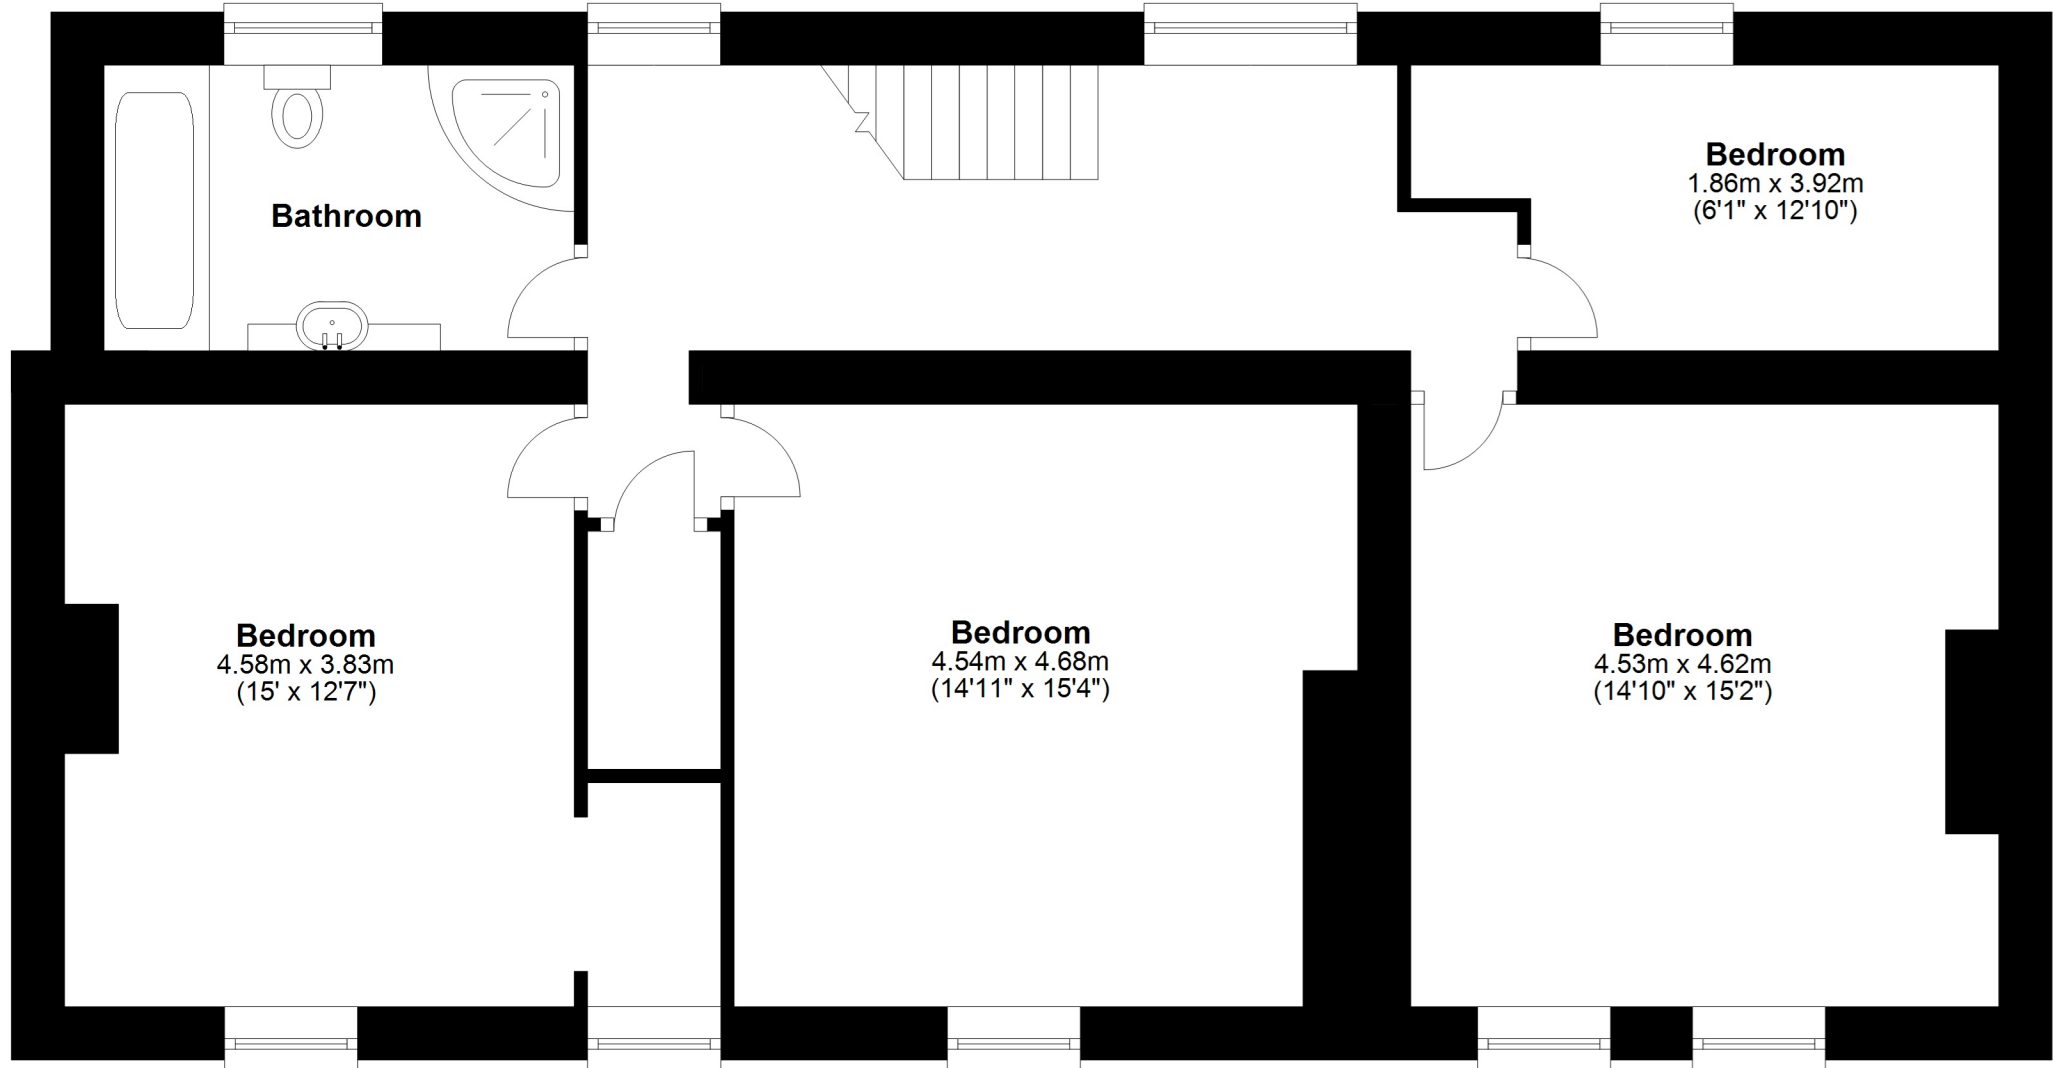

Total area: approx. 214.3 sq. metres (2307.0 sq. feet)

Total area: approx. 214.3 sq. metres (2307.0 sq. feet)