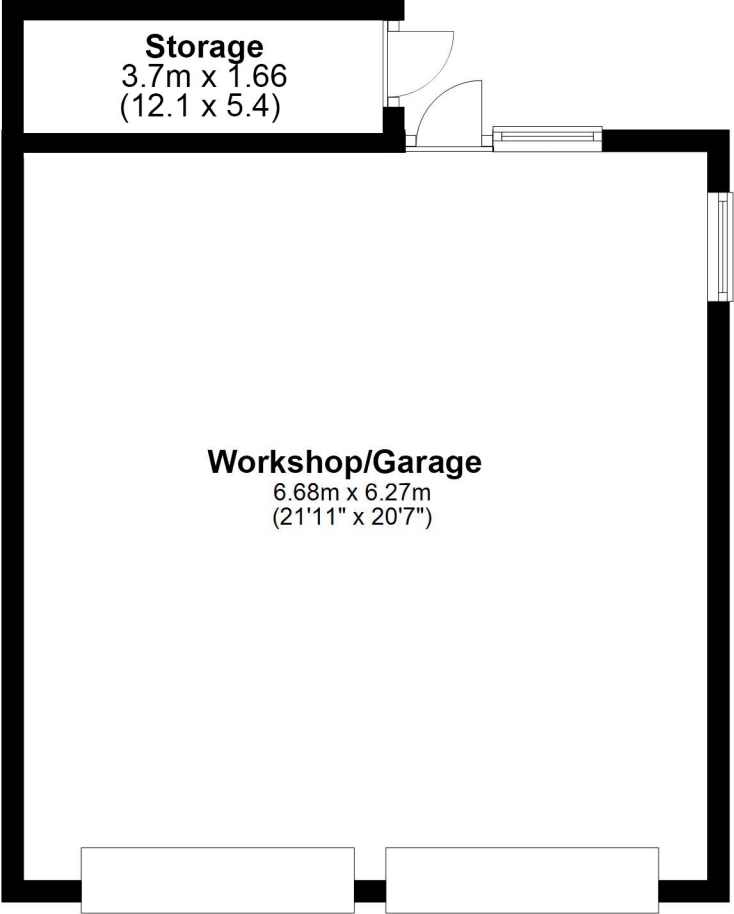

Total area: approx. 230.2 sq. metres (2477.3 sq. feet)

Total area: approx. 230.2 sq. metres (2477.3 sq. feet)

Total area: approx. 230.2 sq. metres (2477.3 sq. feet)