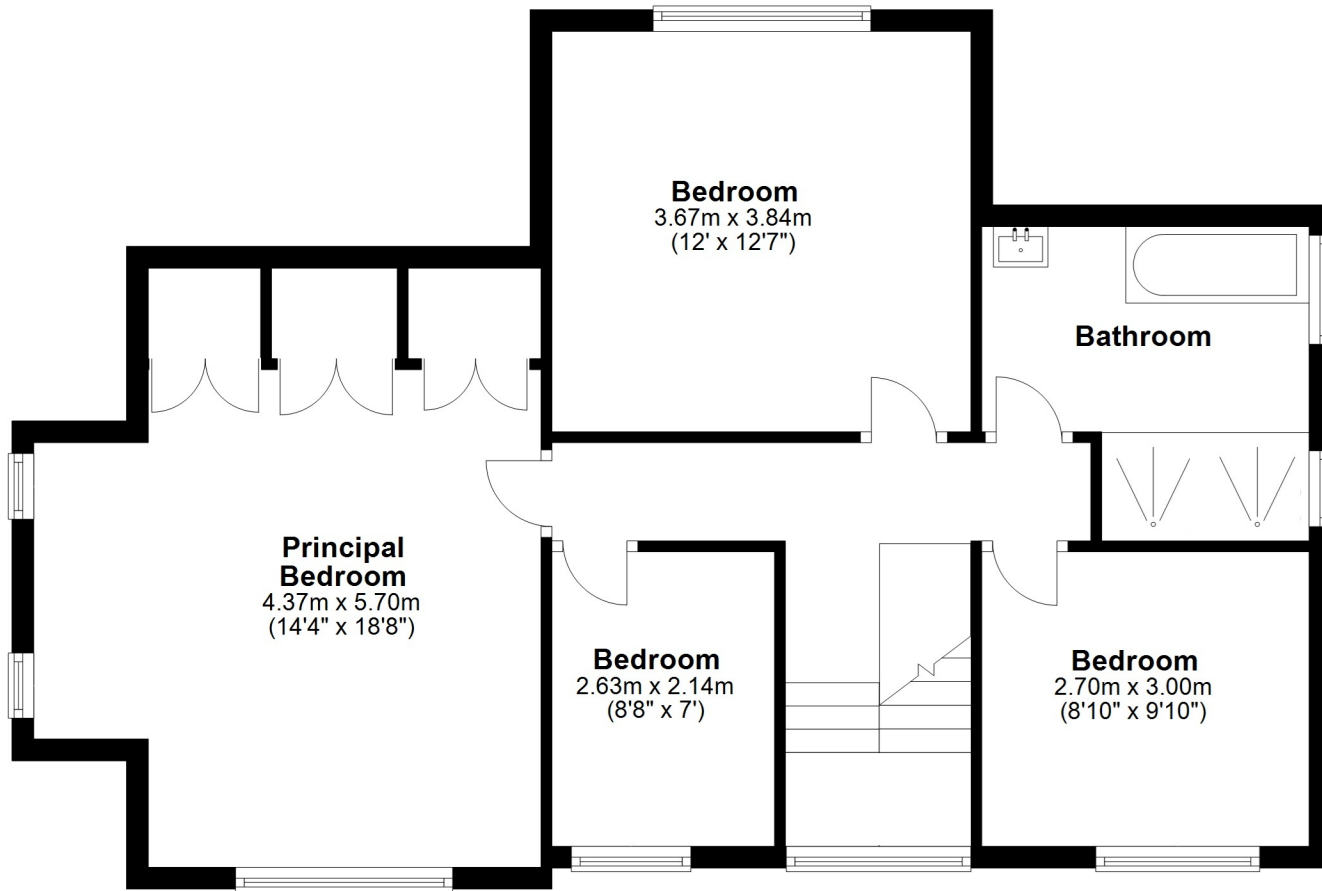

Total area: approx. 230.2 sq. metres (2477.3 sq. feet)

Total area: approx. 230.2 sq. metres (2477.3 sq. feet)

Total area: approx. 230.2 sq. metres (2477.3 sq. feet)