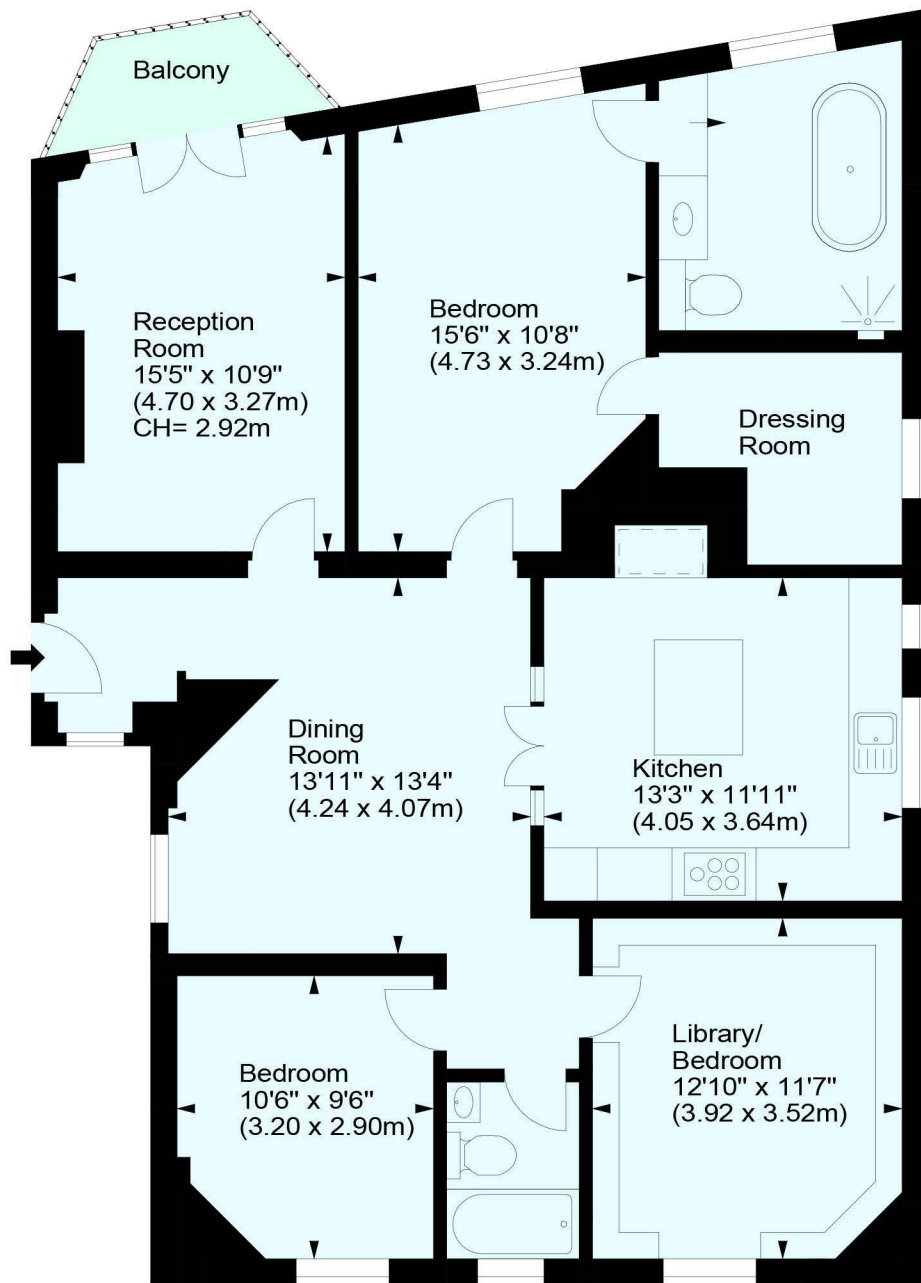

Norfolk Mansions, SW11

Approx. Gross Internal Area = 1250 sq ft / 116.13 sq m

Third Floor