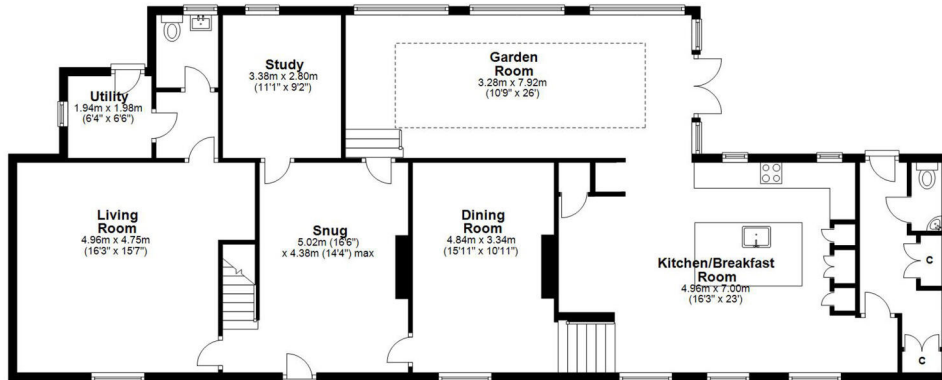

First Floor

Ground Floor

Total area: approx. 365.7 sq. metres (3936.8 sq. feet)

Whilst every attempt has been made to ensure the accuracy of the floorplans contained here, measurements of doors, windows, rooms and any other items are approximate and no responsibility is taken for any error, omission or mis-statement. This plan is not drawn to scale and is for illustrative purposes only & should be used as such by any prospective purchaser.