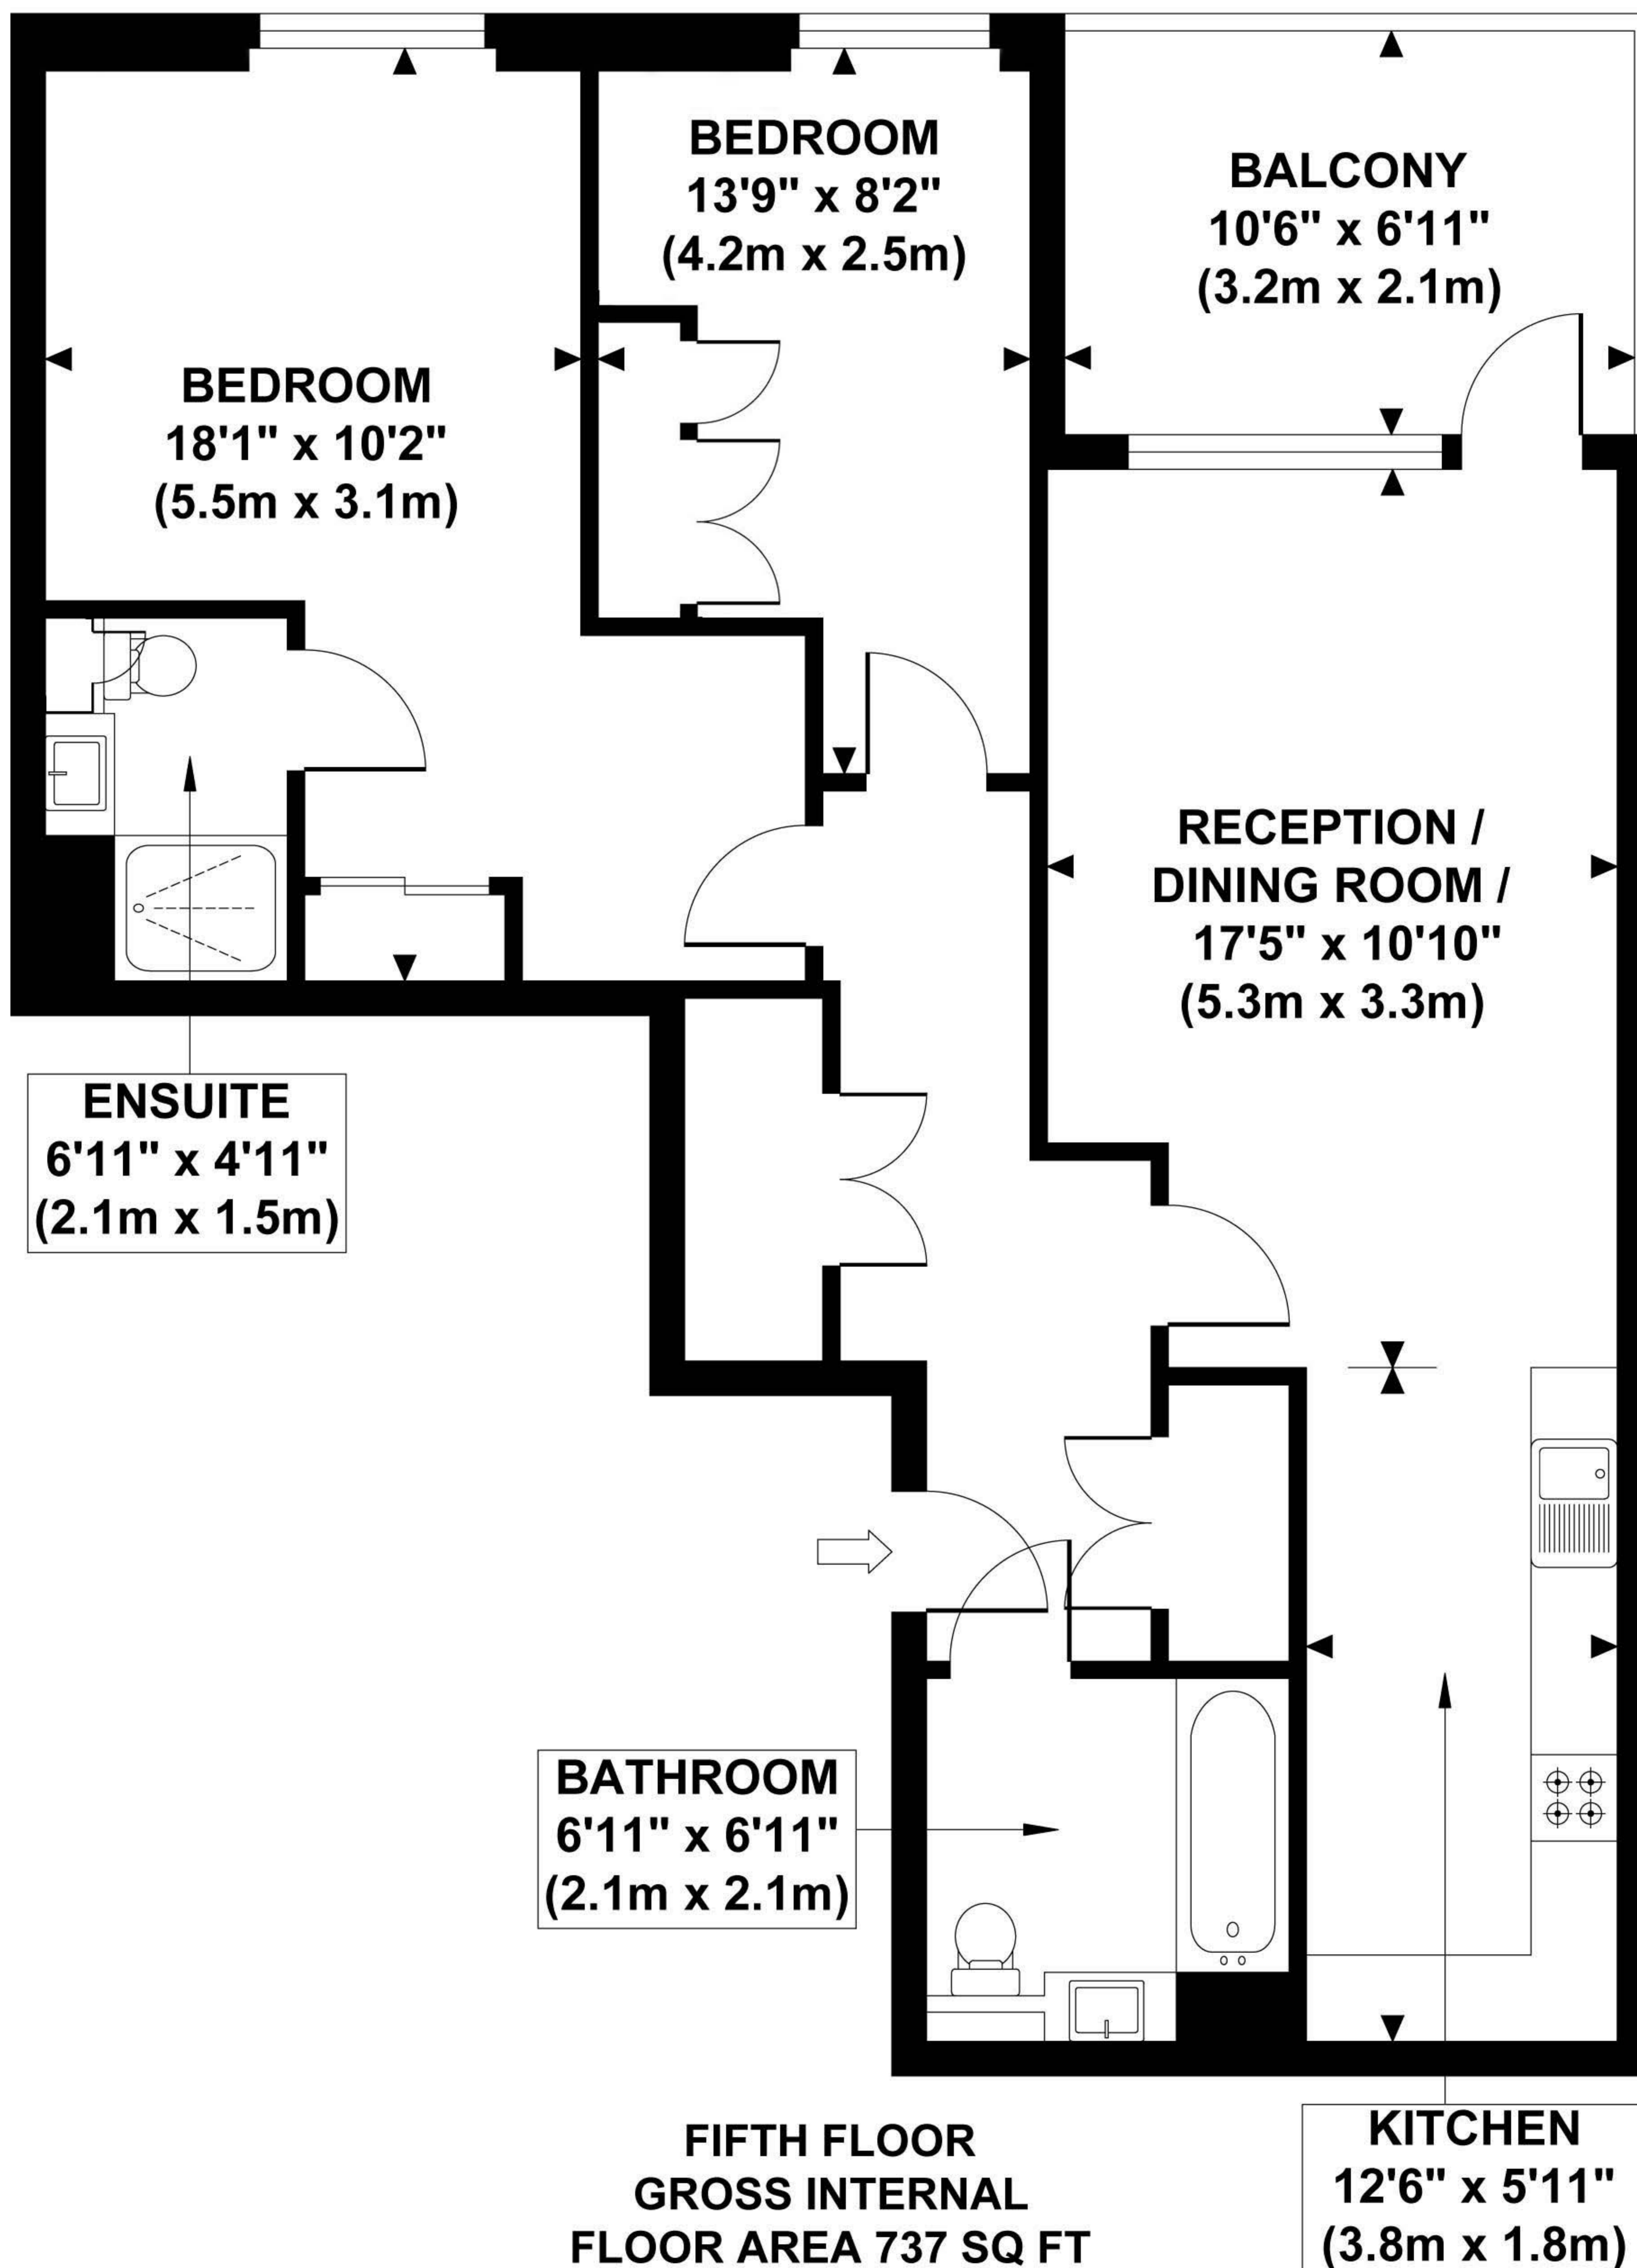

# PRIME HOUSE

Approximate Gross Internal Area  
737 sq ft / 68.50 sq m

Although every attempt has been made to ensure accuracy, all measurements are approximate and no responsibility is taken for any error, omission, or mid-statement. This floor plan is for illustrative purposes only and not to scale. Measured in accordance to RICS standards.