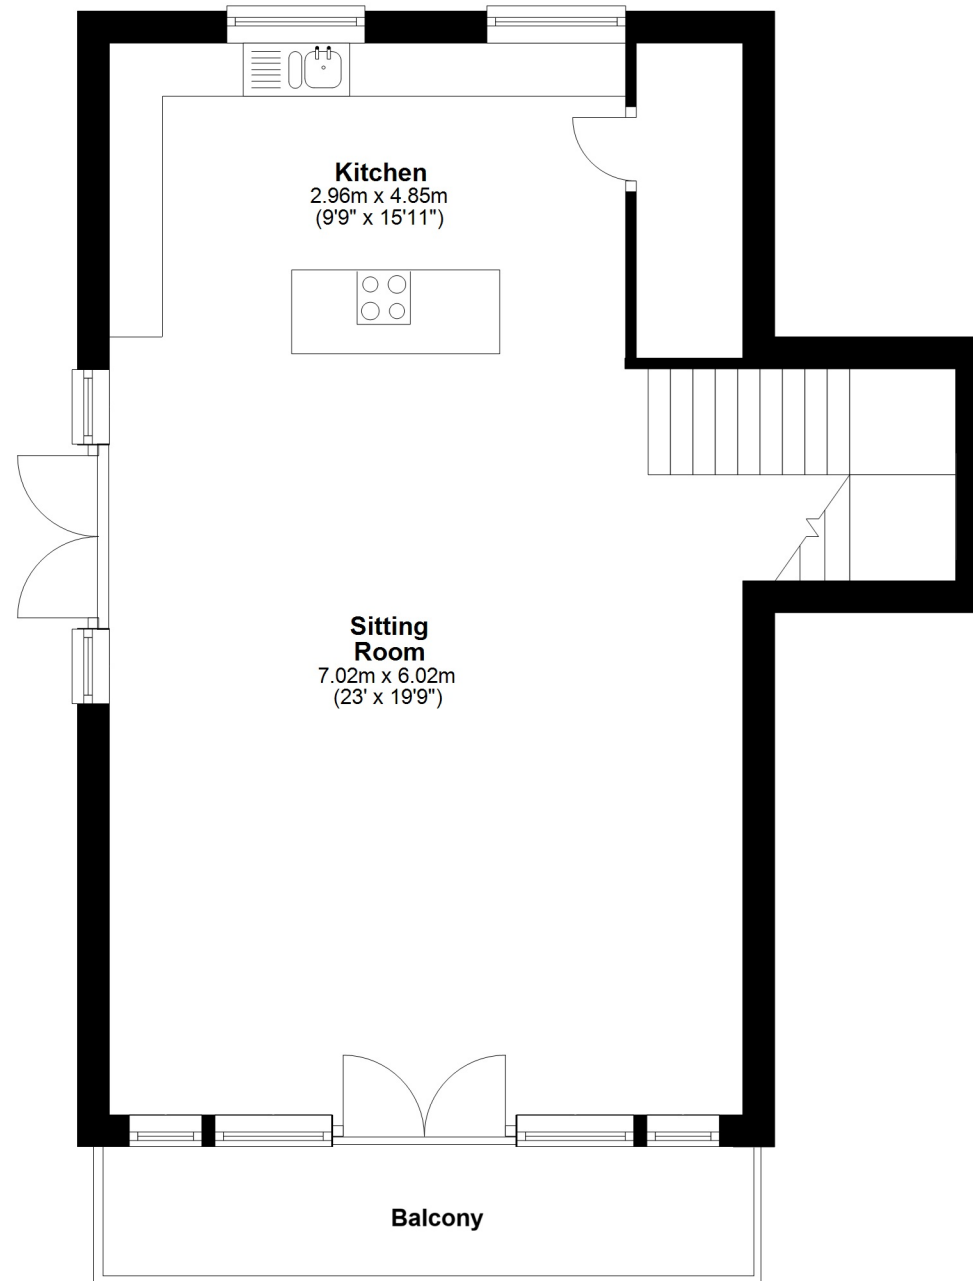

Total area: approx. 183.2 sq. metres (1971.8 sq. feet)

Kitchen
2.96m x 4.85m
(9'9" x 15'11")

Sitting Room
7.02m x 6.02m
(23' x 19'9")

Balcony

Total area: approx. 183.2 sq. metres (1971.8 sq. feet)