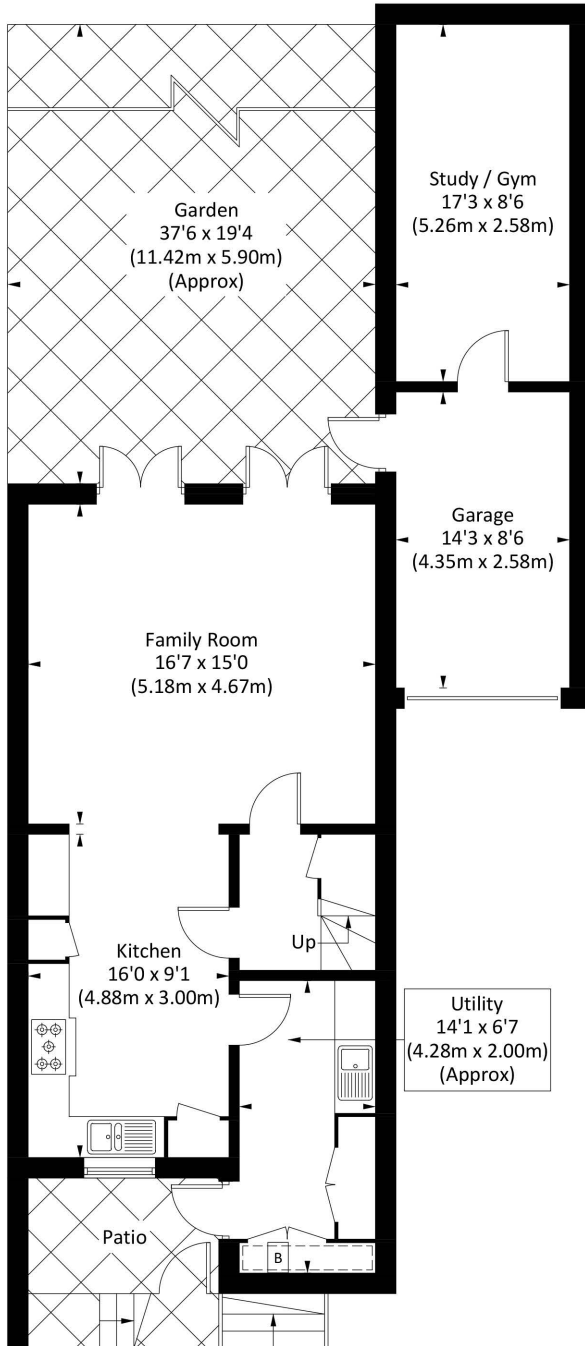

BEAUFORT CLOSE, SW15

Approx. gross internal area 1624 Sq Ft. / 151.0 Sq M

Outbuilding Approx. gross internal area 269 Sq Ft. / 25.0 Sq M

Total Approx. gross internal area 1893 Sq Ft. / 176.0 Sq M

(Including Garage / Study / Gym)

 = Reduced headroom below 1.5m / 5'0

9'8 x 6'3
(2.95m x 1.90m)

6'7 x 5'7
(2.00m x 1.69m)

6'3 x 3'11
(1.90m x 1.20m)