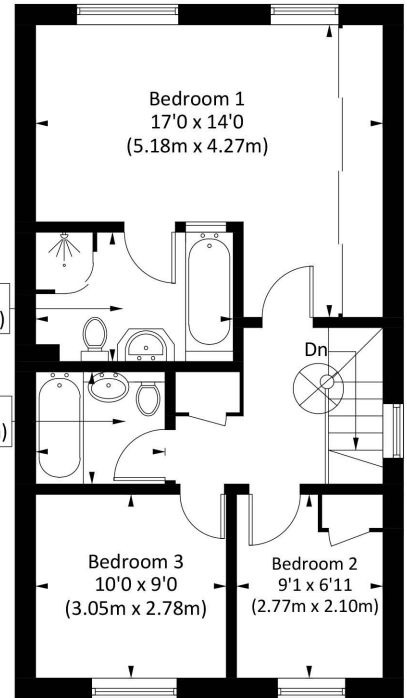

BEAUFORT CLOSE, SW15

Approx. gross internal area 1624 Sq Ft. / 151.0 Sq M

Outbuilding Approx. gross internal area 269 Sq Ft. / 25.0 Sq M

Total Approx. gross internal area 1893 Sq Ft. / 176.0 Sq M

(Including Garage / Study / Gym)

 = Reduced headroom below 1.5m / 5'0

9'8 x 6'3
(2.95m x 1.90m)

6'7 x 5'7
(2.00m x 1.69m)

6'3 x 3'11
(1.90m x 1.20m)