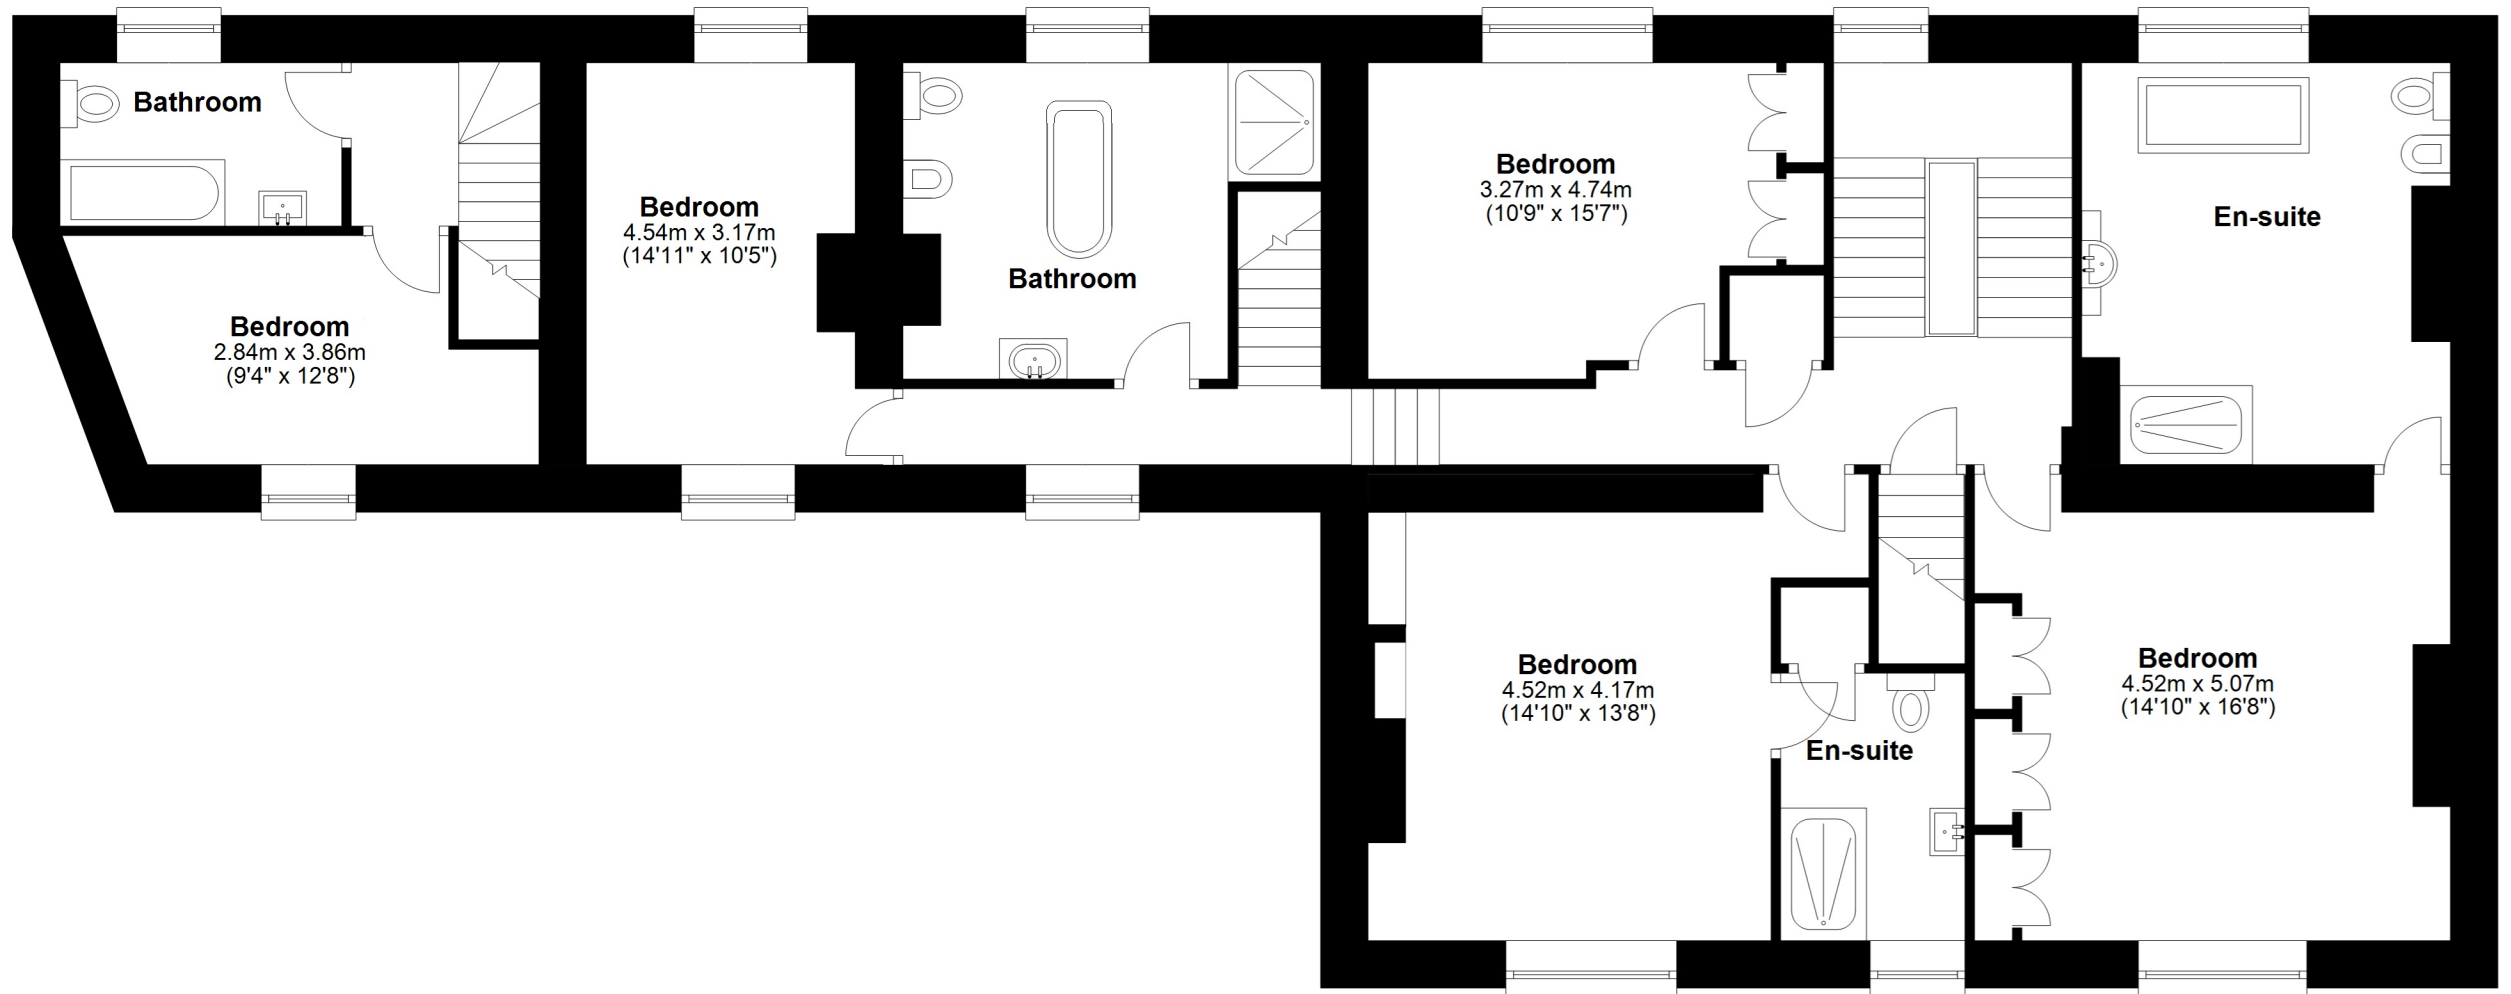

Total area: approx. 349.6 sq. metres (3762.6 sq. feet)

Total area: approx. 349.6 sq. metres (3762.6 sq. feet)

Total area: approx. 349.6 sq. metres (3762.6 sq. feet)