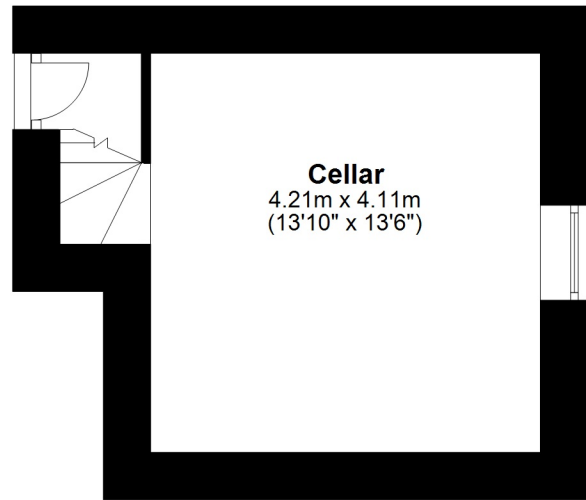

Total area: approx. 349.6 sq. metres (3762.6 sq. feet)

Total area: approx. 349.6 sq. metres (3762.6 sq. feet)

Total area: approx. 349.6 sq. metres (3762.6 sq. feet)