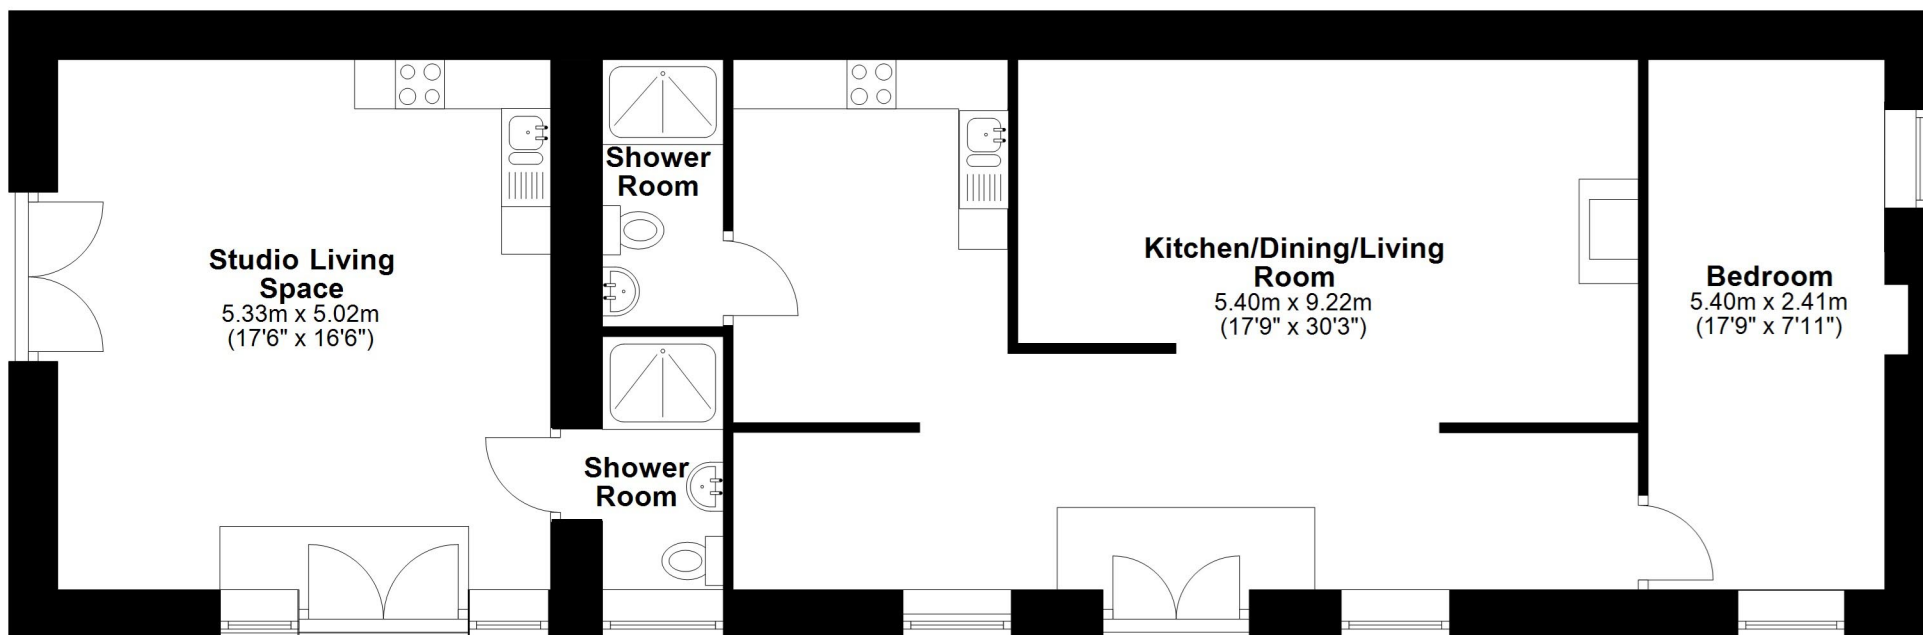

Total area: approx. 363.4 sq. metres (3911.5 sq. feet)

Total area: approx. 363.4 sq. metres (3911.5 sq. feet)

Total garage area: approx. 32.3 sq. metres

The Dairy

The Stables

Total area: approx. 100.1 sq. metres (the dairy and the stables)

Cuthberts Cave & Bedes Bothy

Total area: approx. 33.1 sq. metres (355.9 sq. feet)