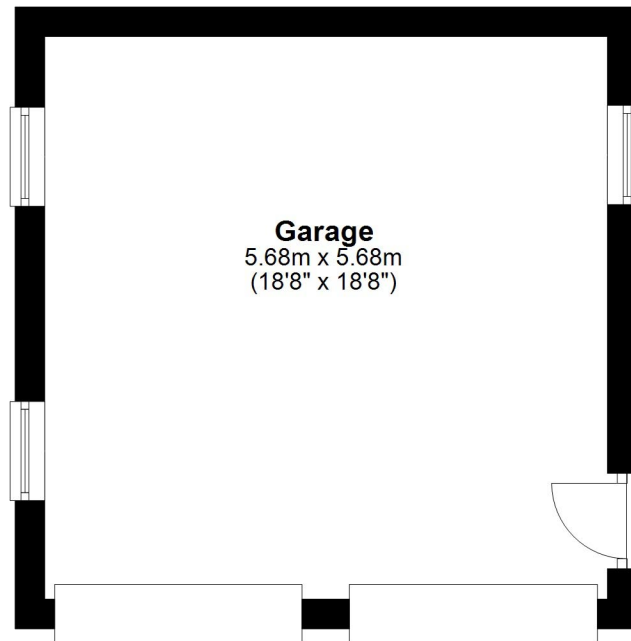

Total area: approx. 363.4 sq. metres (3911.5 sq. feet)

Total area: approx. 363.4 sq. metres (3911.5 sq. feet)

Total garage area: approx. 32.3 sq. metres

The Dairy

The Stables

Total area: approx. 100.1 sq. metres (the dairy and the stables)

Cuthberts Cave & Bedes Bothy

Total area: approx. 33.1 sq. metres (355.9 sq. feet)