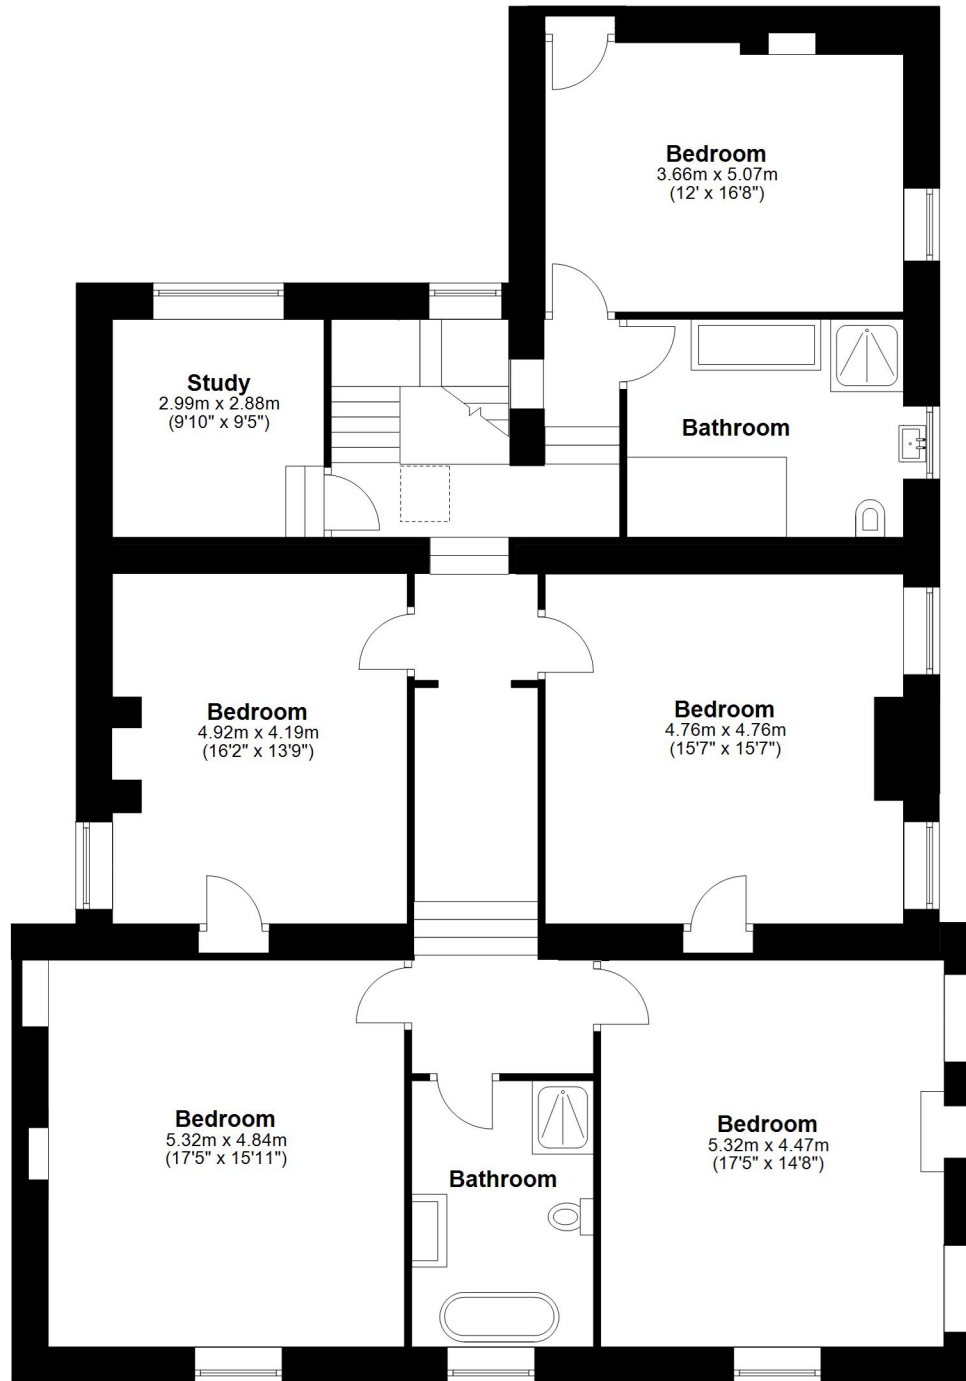

Total area: approx. 363.4 sq. metres (3911.5 sq. feet)

Total area: approx. 363.4 sq. metres (3911.5 sq. feet)

Total garage area: approx. 32.3 sq. metres

The Dairy

The Stables

Total area: approx. 100.1 sq. metres (the dairy and the stables)

Cuthberts Cave & Bedes Bothy

Total area: approx. 33.1 sq. metres (355.9 sq. feet)