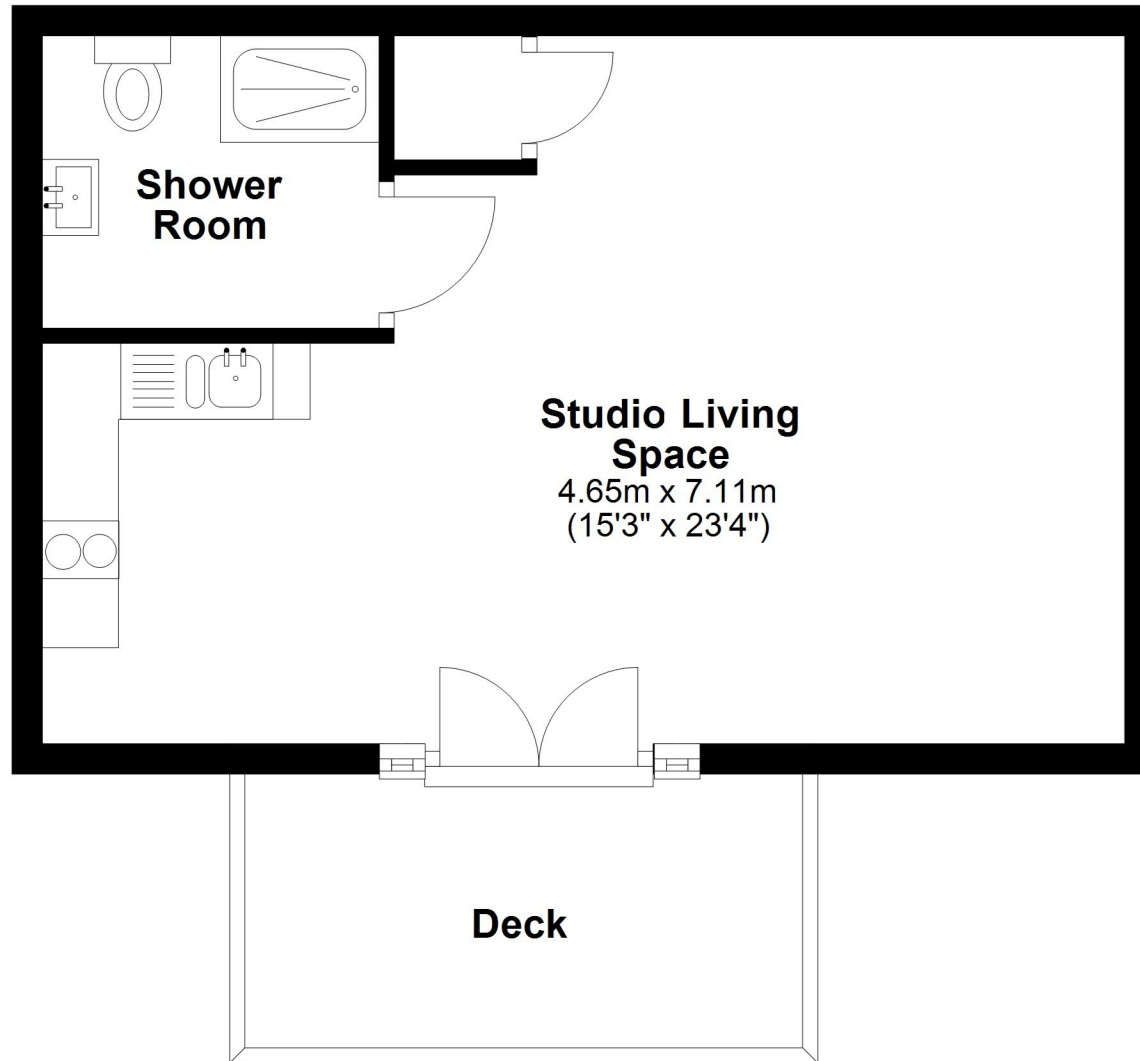

Total area: approx. 363.4 sq. metres (3911.5 sq. feet)

Total area: approx. 363.4 sq. metres (3911.5 sq. feet)

Total garage area: approx. 32.3 sq. metres

The Dairy

The Stables

Total area: approx. 100.1 sq. metres (the dairy and the stables)

Cuthberts Cave & Bedes Bothy

Total area: approx. 33.1 sq. metres (355.9 sq. feet)