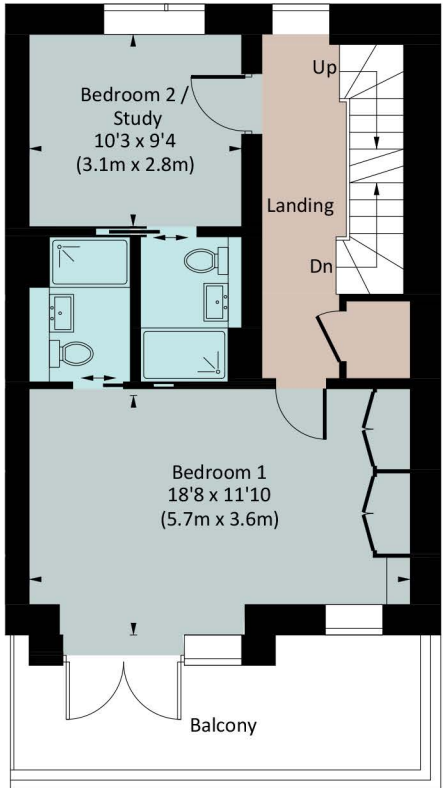

THE SANDS

Approx. gross internal area
1817 Sq Ft. / 168.8 Sq M.

GROUND FLOOR

FIRST FLOOR

SECOND FLOOR

Illustration for identification purposes only, measurements are approximate, not to scale. floorplansUsketch.com © (ID1119031)