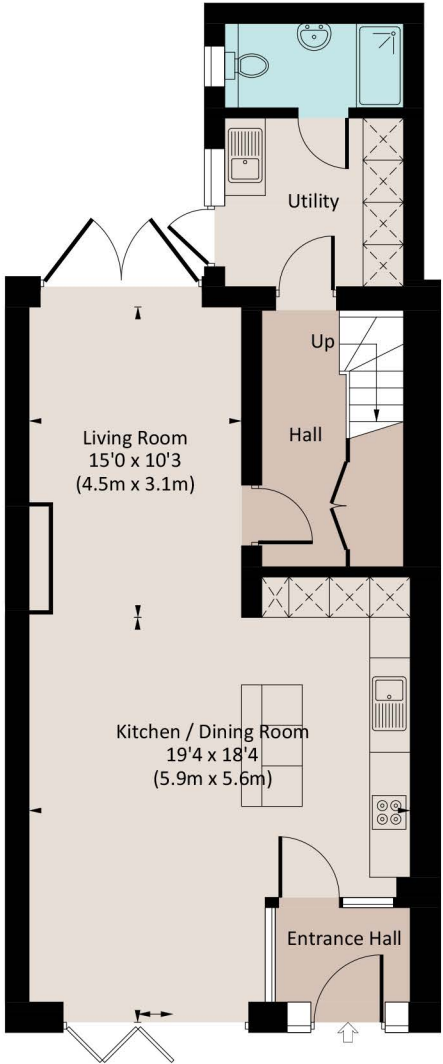

THE SANDS

Approx. gross internal area
1817 Sq Ft. / 168.8 Sq M.

GROUND FLOOR

FIRST FLOOR

SECOND FLOOR

Illustration for identification purposes only, measurements are approximate, not to scale. floorplansUsketch.com © (ID1119031)