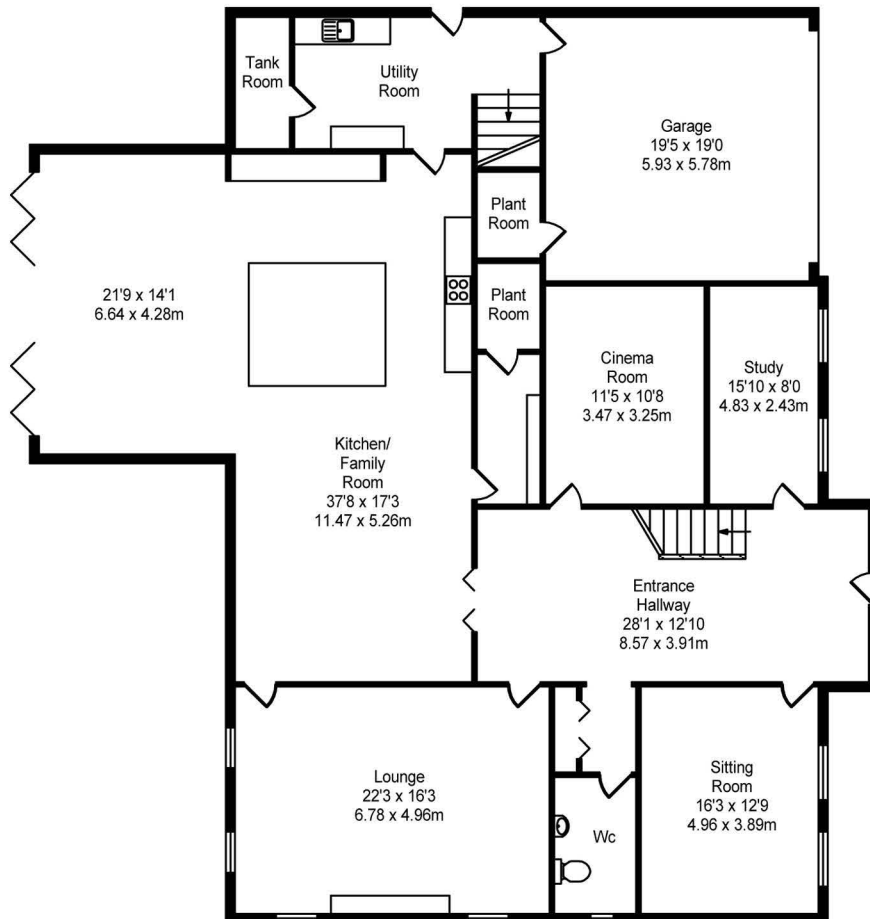

Prescot Road Aughton, Ormskirk

Total Approx. Floor Area 7026 Sq.ft. (652.78 Sq.M.)

Whilst every effort is made to accurately reproduce these floor plans, measurements are approximate, not to scale and for illustrative purposes only

Second Floor
Approx. Floor Area 1217 Sq.Ft (113.11 Sq.M.)

Approx. Floor Area 161 Sq.Ft (15.00 Sq.M.)

Ground Floor
Approx. Floor Area 3051 Sq.Ft (283.54 Sq.M.)

First Floor
Approx. Floor Area 2594 Sq.Ft (241.13 Sq.M.)