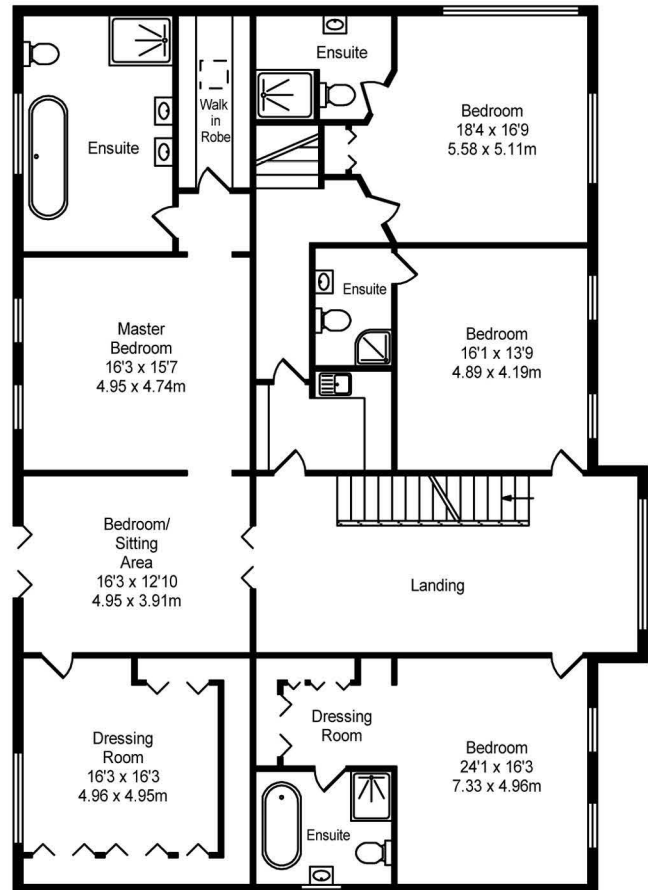

Prescot Road Aughton, Ormskirk

Total Approx. Floor Area 7026 Sq.ft. (652.78 Sq.M.)

Whilst every effort is made to accurately reproduce these floor plans, measurements are approximate, not to scale and for illustrative purposes only

Second Floor
Approx. Floor Area 1217 Sq.Ft (113.11 Sq.M.)

Approx. Floor Area 161 Sq.Ft (15.00 Sq.M.)

Ground Floor
Approx. Floor Area 3051 Sq.Ft (283.54 Sq.M.)

First Floor
Approx. Floor Area 2594 Sq.Ft (241.13 Sq.M.)