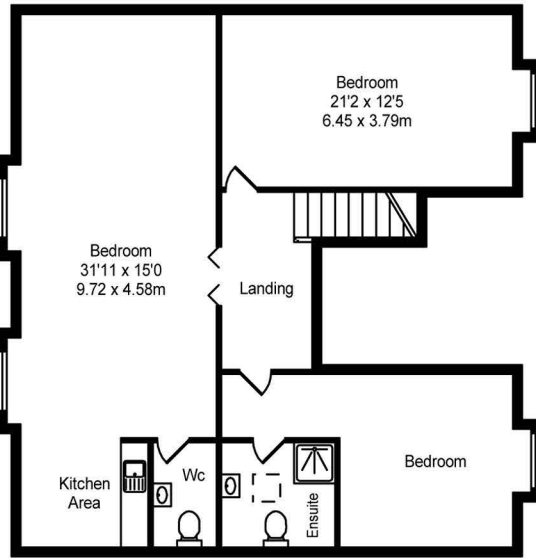

Prescot Road Aughton, Ormskirk

Total Approx. Floor Area 7026 Sq.ft. (652.78 Sq.M.)

Whilst every effort is made to accurately reproduce these floor plans, measurements are approximate, not to scale and for illustrative purposes only

Second Floor
Approx. Floor Area 1217 Sq.Ft (113.11 Sq.M.)

Approx. Floor Area 161 Sq.Ft (15.00 Sq.M.)

Ground Floor
Approx. Floor Area 3051 Sq.Ft (283.54 Sq.M.)

First Floor
Approx. Floor Area 2594 Sq.Ft (241.13 Sq.M.)