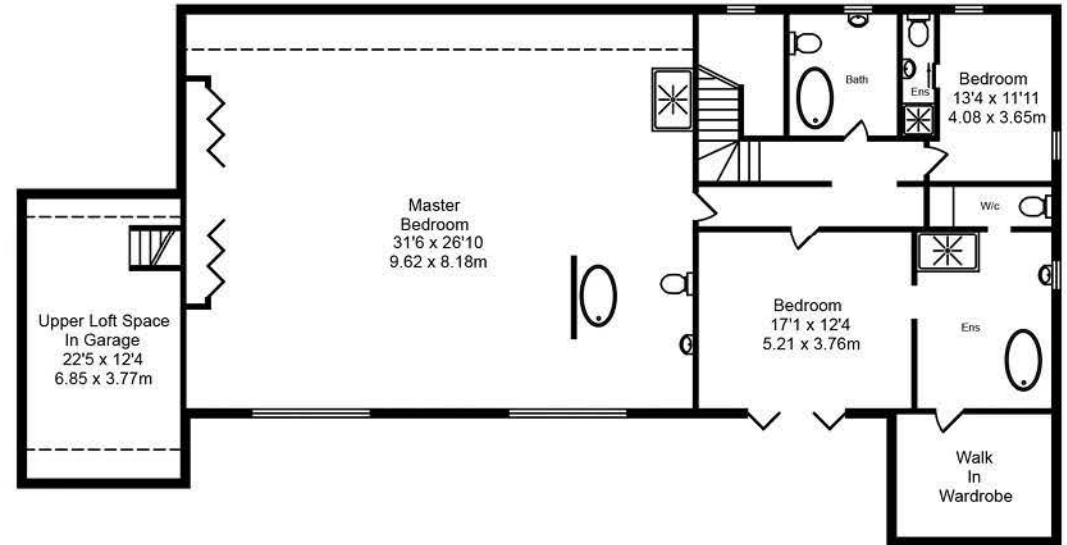

## Total Approx. Floor Area 6329 Sq.ft. (588.0 Sq.M.)

Whilst every effort is made to accurately reproduce these floor plans, measurements are approximate, not to scale and for illustrative purposes only

**Second Floor**  
Approx. Floor Area 575 Sq.Ft (53.4 Sq.M.)

**Ground Floor**  
Approx. Floor Area 2851 Sq.Ft (264.9 Sq.M.)

**First Floor**  
Approx. Floor Area 2591 Sq.Ft (240.7 Sq.M.)