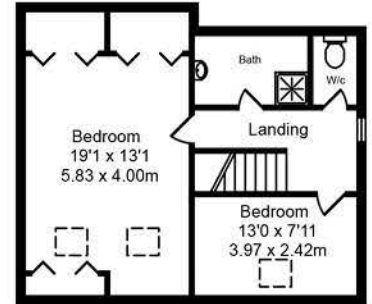

## Total Approx. Floor Area 6329 Sq.ft. (588.0 Sq.M.)

Whilst every effort is made to accurately reproduce these floor plans, measurements are approximate, not to scale and for illustrative purposes only

**Second Floor**  
Approx. Floor Area 575 Sq.Ft (53.4 Sq.M.)

**Ground Floor**  
Approx. Floor Area 2851 Sq.Ft (264.9 Sq.M.)

**First Floor**  
Approx. Floor Area 2591 Sq.Ft (240.7 Sq.M.)