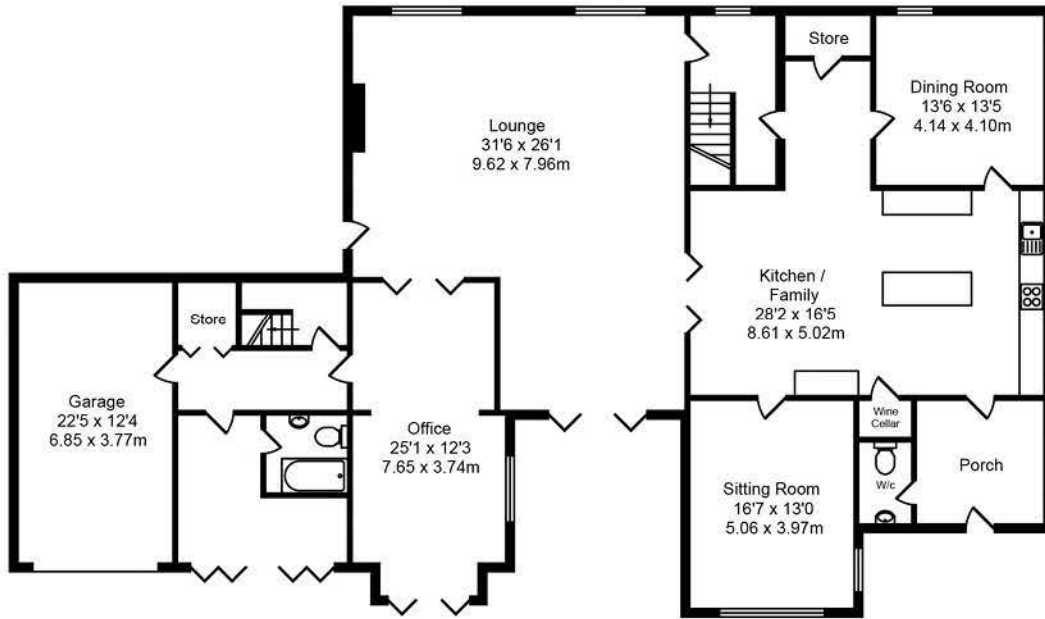

## Total Approx. Floor Area 6329 Sq.ft. (588.0 Sq.M.)

Whilst every effort is made to accurately reproduce these floor plans, measurements are approximate, not to scale and for illustrative purposes only

**Second Floor**  
Approx. Floor Area 575 Sq.Ft (53.4 Sq.M.)

**Ground Floor**  
Approx. Floor Area 2851 Sq.Ft (264.9 Sq.M.)

**First Floor**  
Approx. Floor Area 2591 Sq.Ft (240.7 Sq.M.)