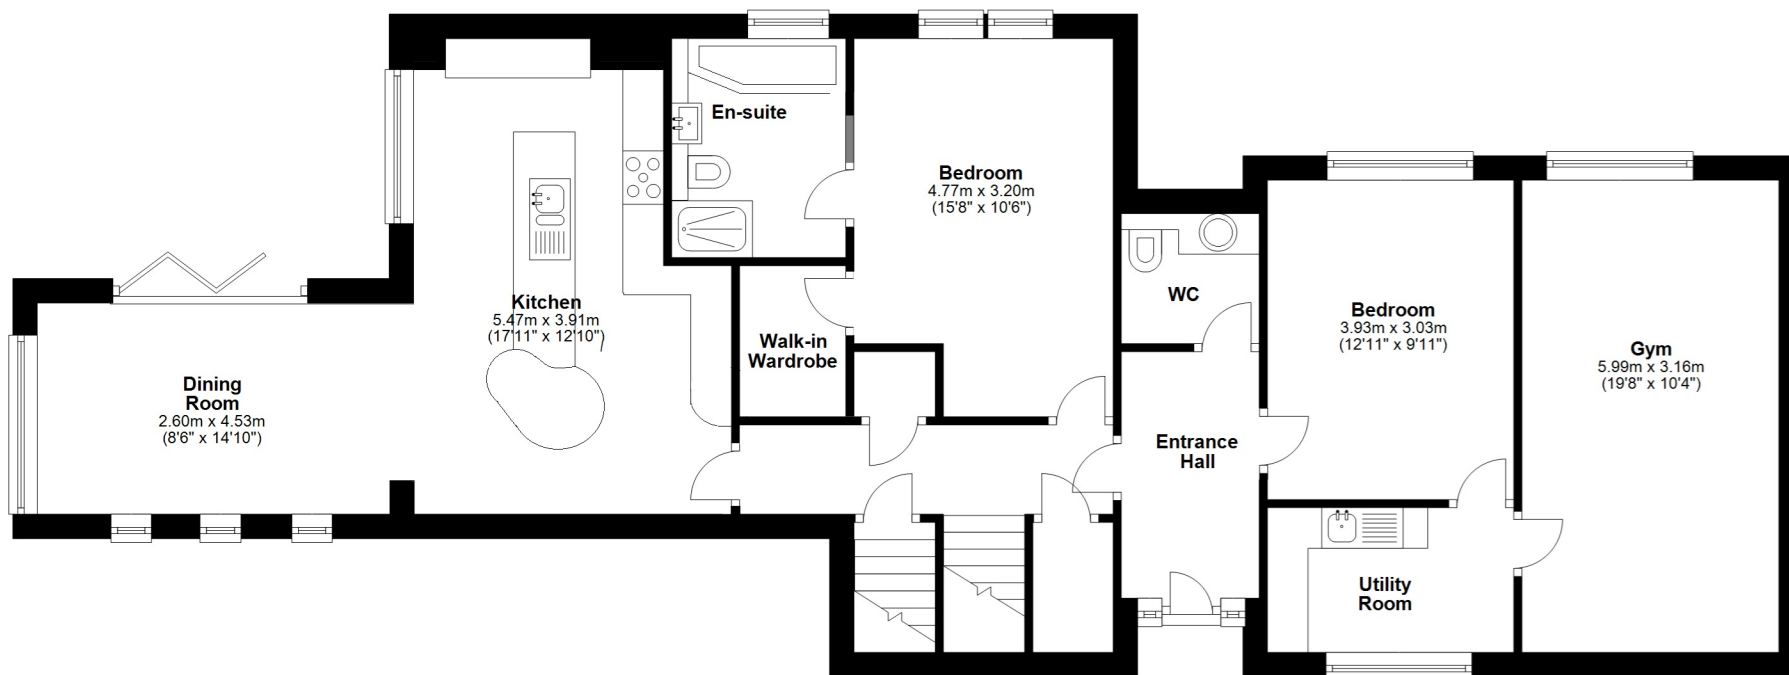

Total area: approx. 391.1 sq. metres (4209.6 sq. feet)

Total area: approx. 391.1 sq. metres (4209.6 sq. feet)

Total area: approx. 391.1 sq. metres (4209.6 sq. feet)

**TripleGarage**  
9.25m x 5.79m  
(30'4" x 19')