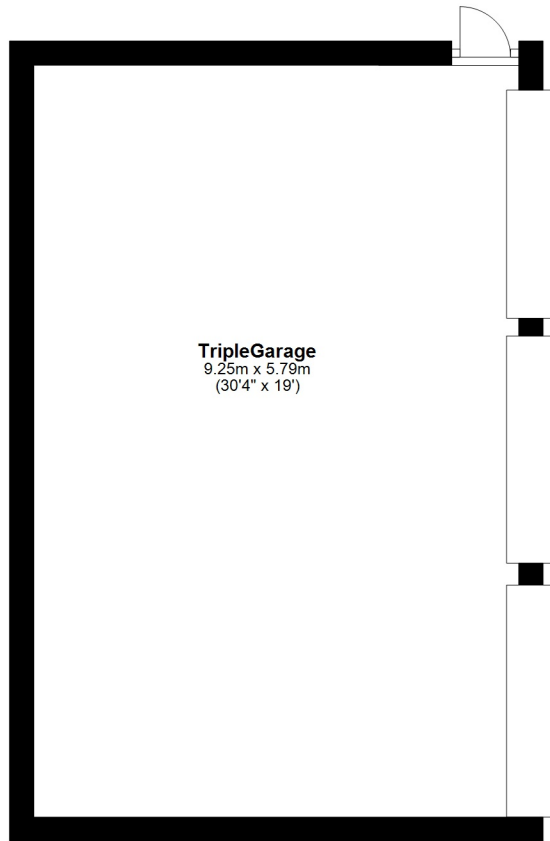

Total area: approx. 391.1 sq. metres (4209.6 sq. feet)

Total area: approx. 391.1 sq. metres (4209.6 sq. feet)

Total area: approx. 391.1 sq. metres (4209.6 sq. feet)

**TripleGarage**  
9.25m x 5.79m  
(30'4" x 19')