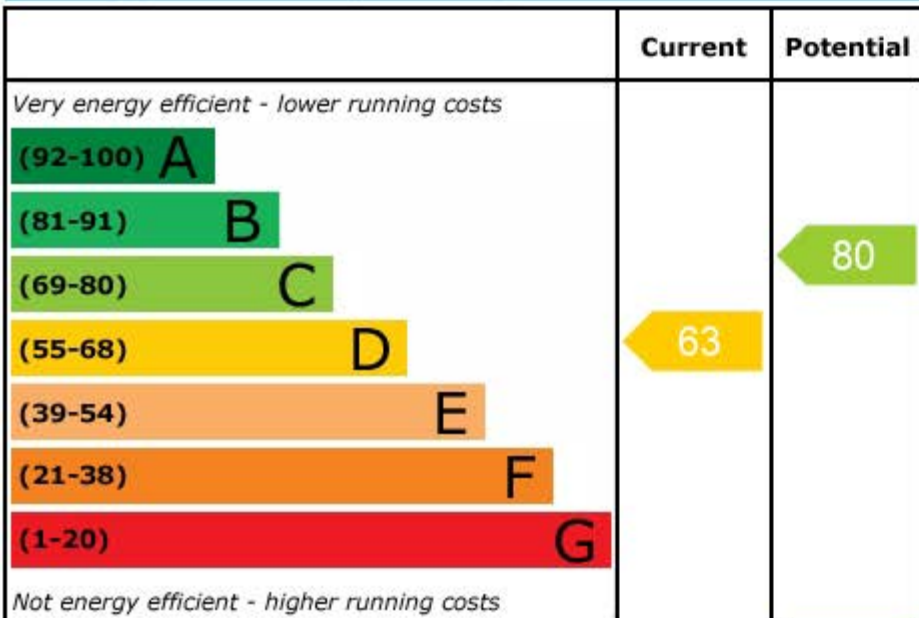

Energy Efficiency Rating

England, Scotland & Wales

EU Directive
2002/91/EC

Environmental (CO₂) Impact Rating

England, Scotland & Wales

EU Directive
2002/91/EC