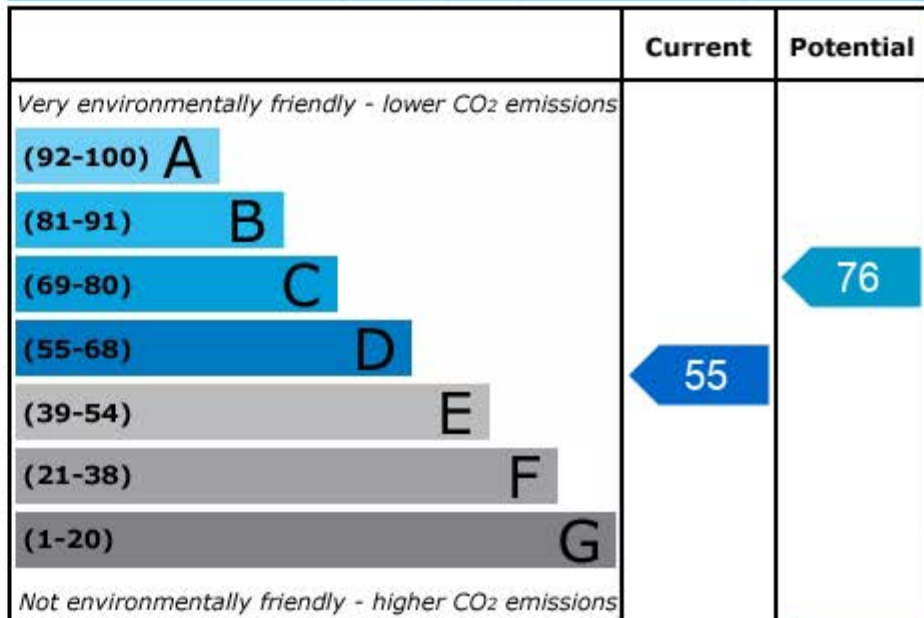

Energy Efficiency Rating

England, Scotland & Wales

EU Directive
2002/91/EC

Environmental (CO₂) Impact Rating

England, Scotland & Wales

EU Directive
2002/91/EC