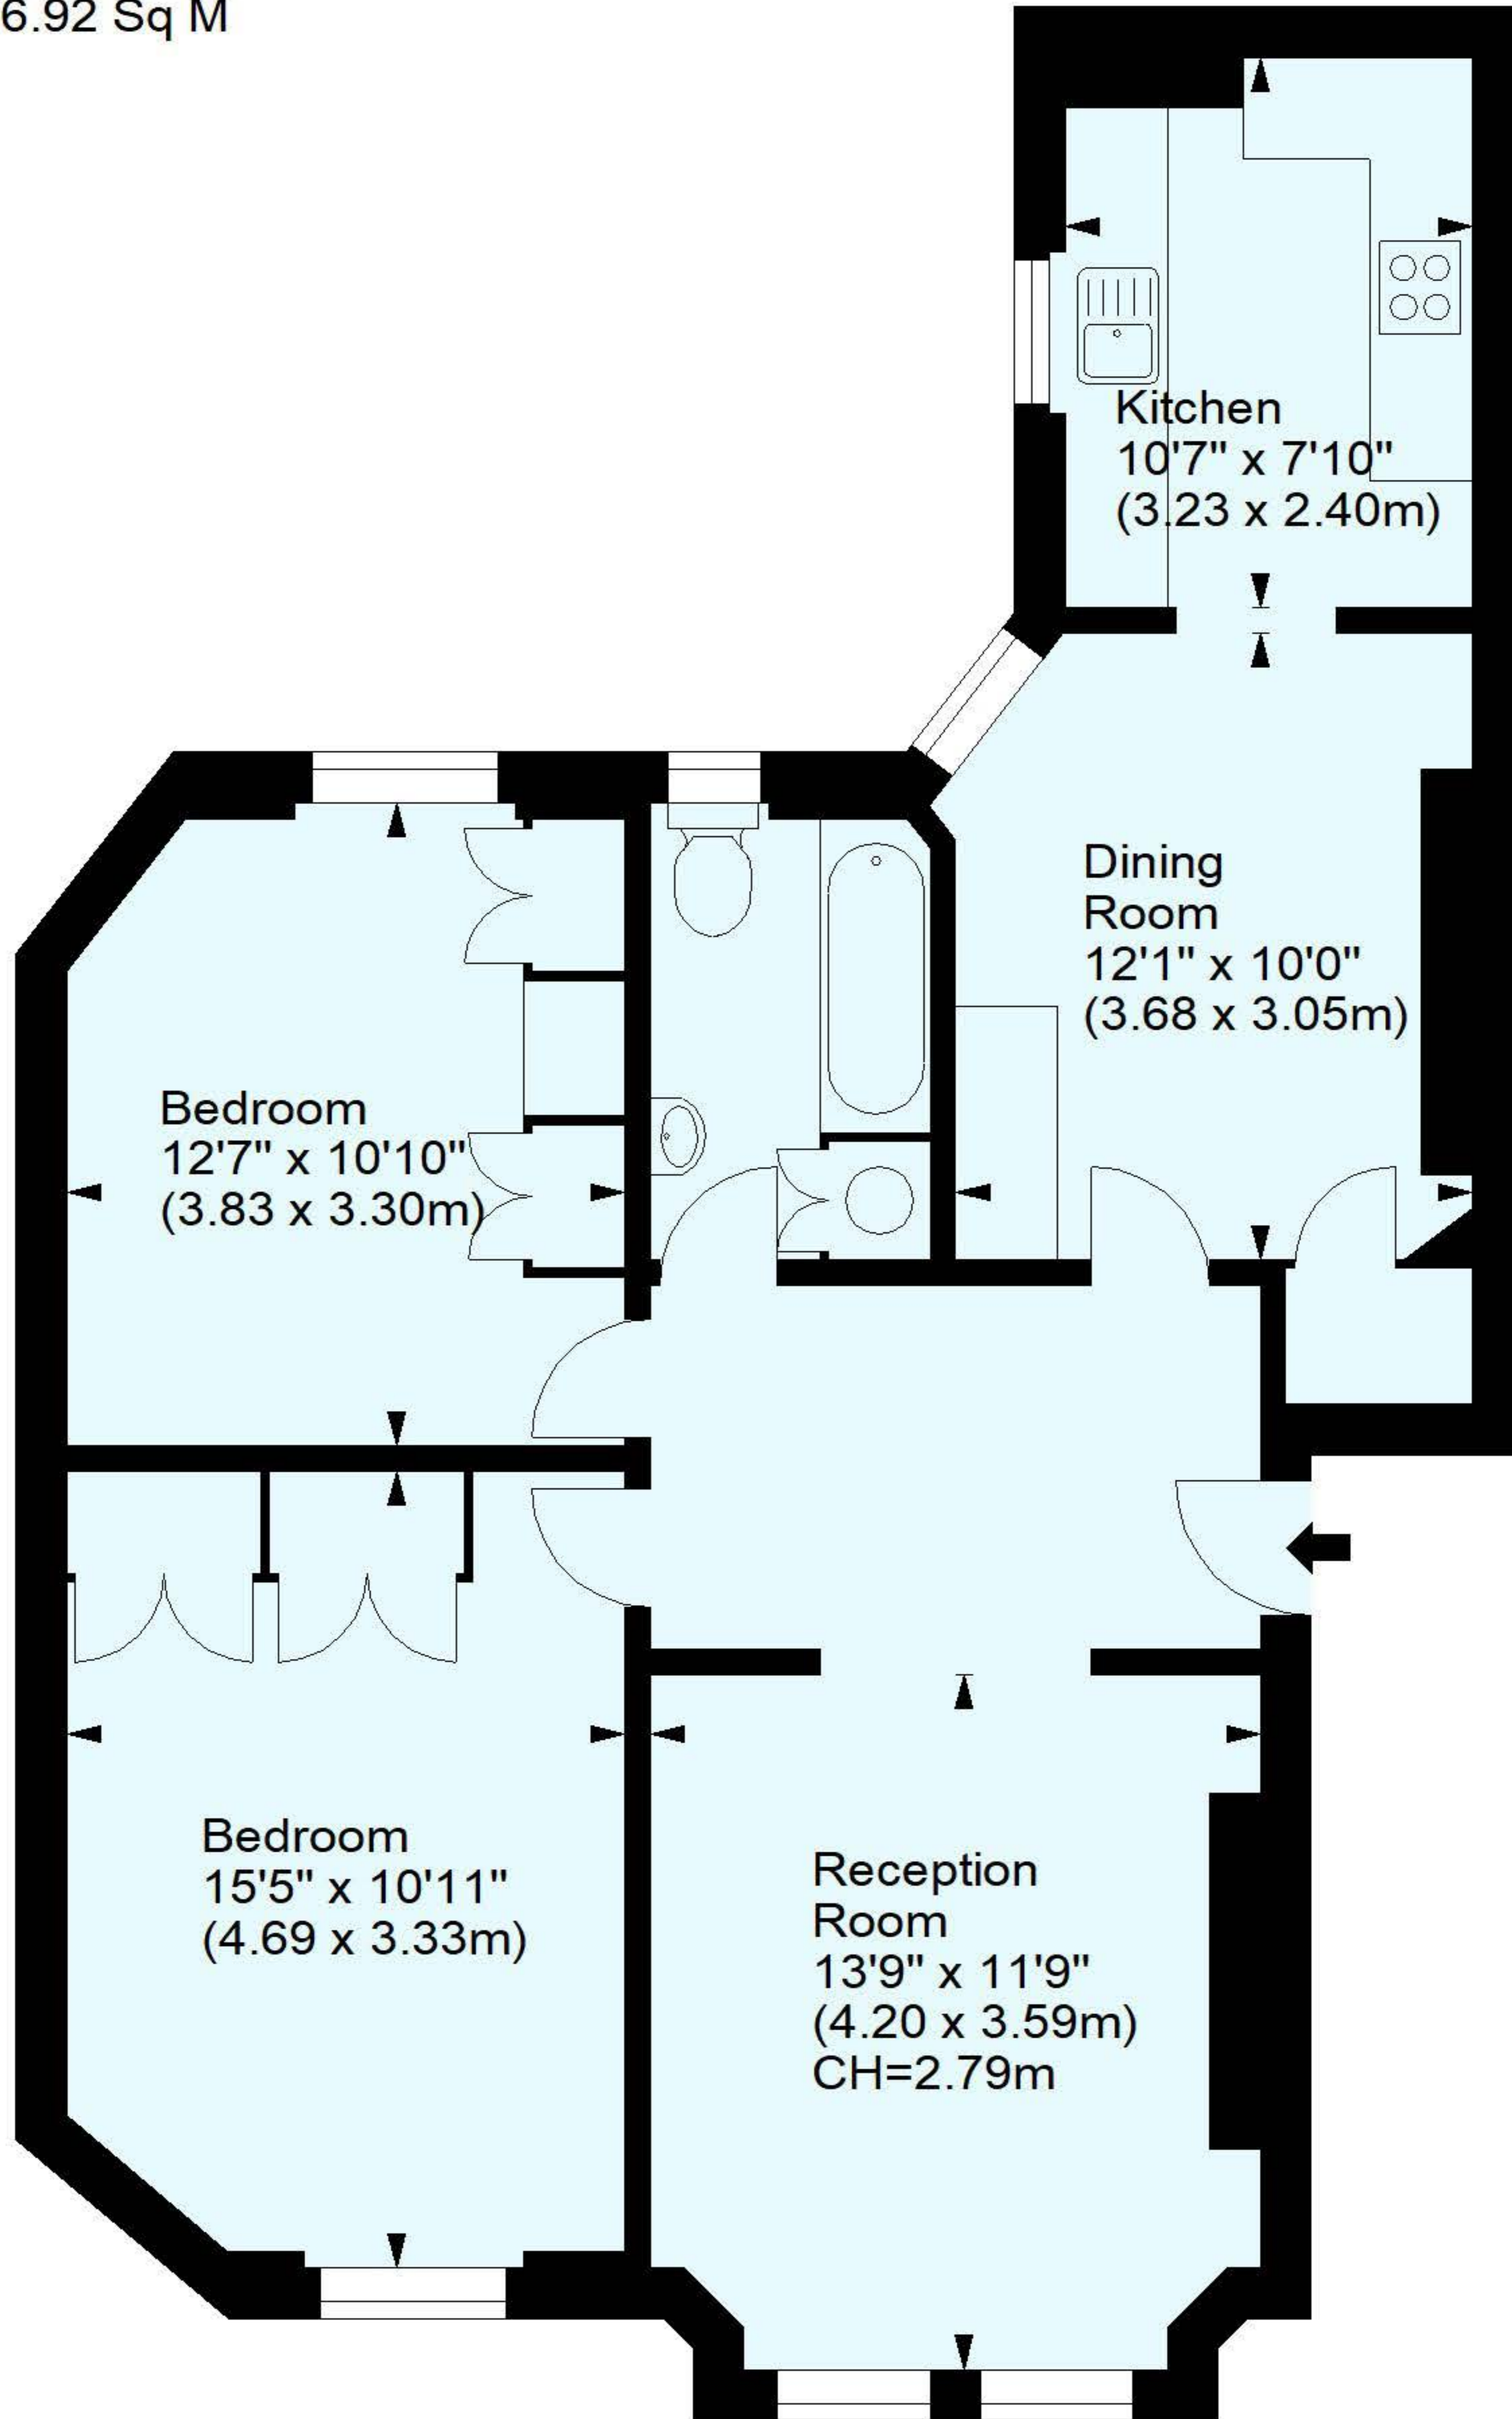

Approx. Gross Internal Area
828 Sq Ft - 76.92 Sq M

Third Floor