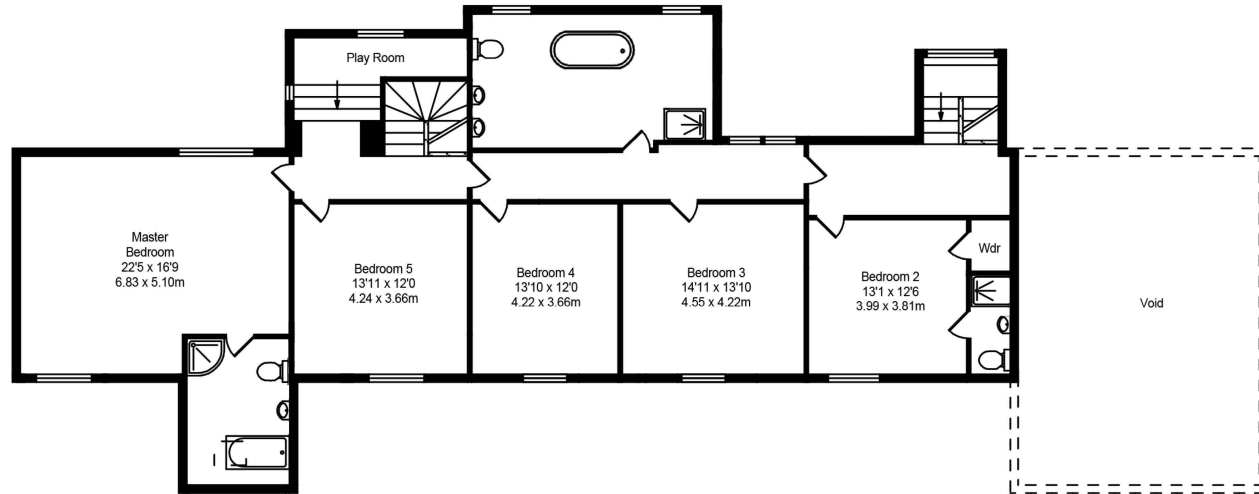

Greenwood's Farm, Tinklers Lane, Clitheroe

Total Approx. Floor Area 5819 Sq.ft. (540.59 Sq.M.)

First Floor
Approx. Floor
Area 2008 Sq.Ft
(186.54 Sq.M.)