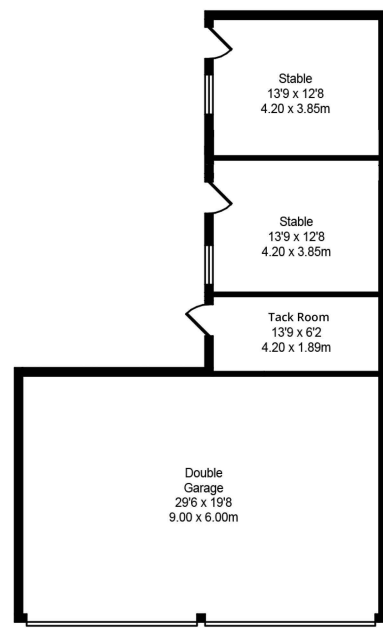

Ground Floor
Approx. Floor
Area 988 Sq.Ft
(91.79 Sq.M.)