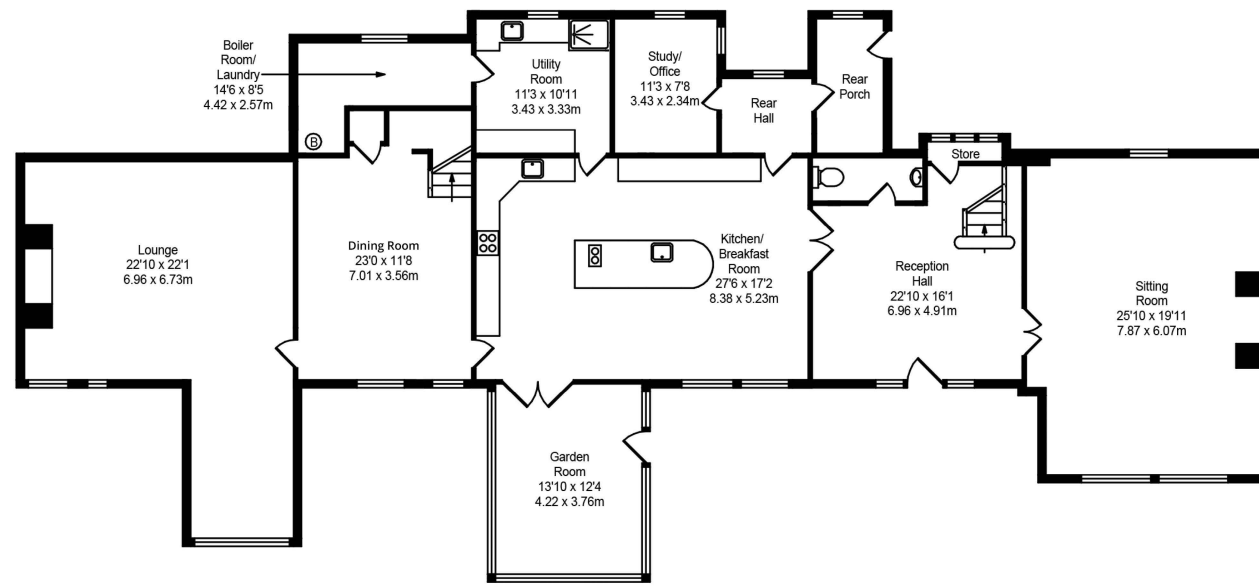

Ground Floor
Approx. Floor
Area 2823 Sq.Ft
(262.26 Sq.M.)