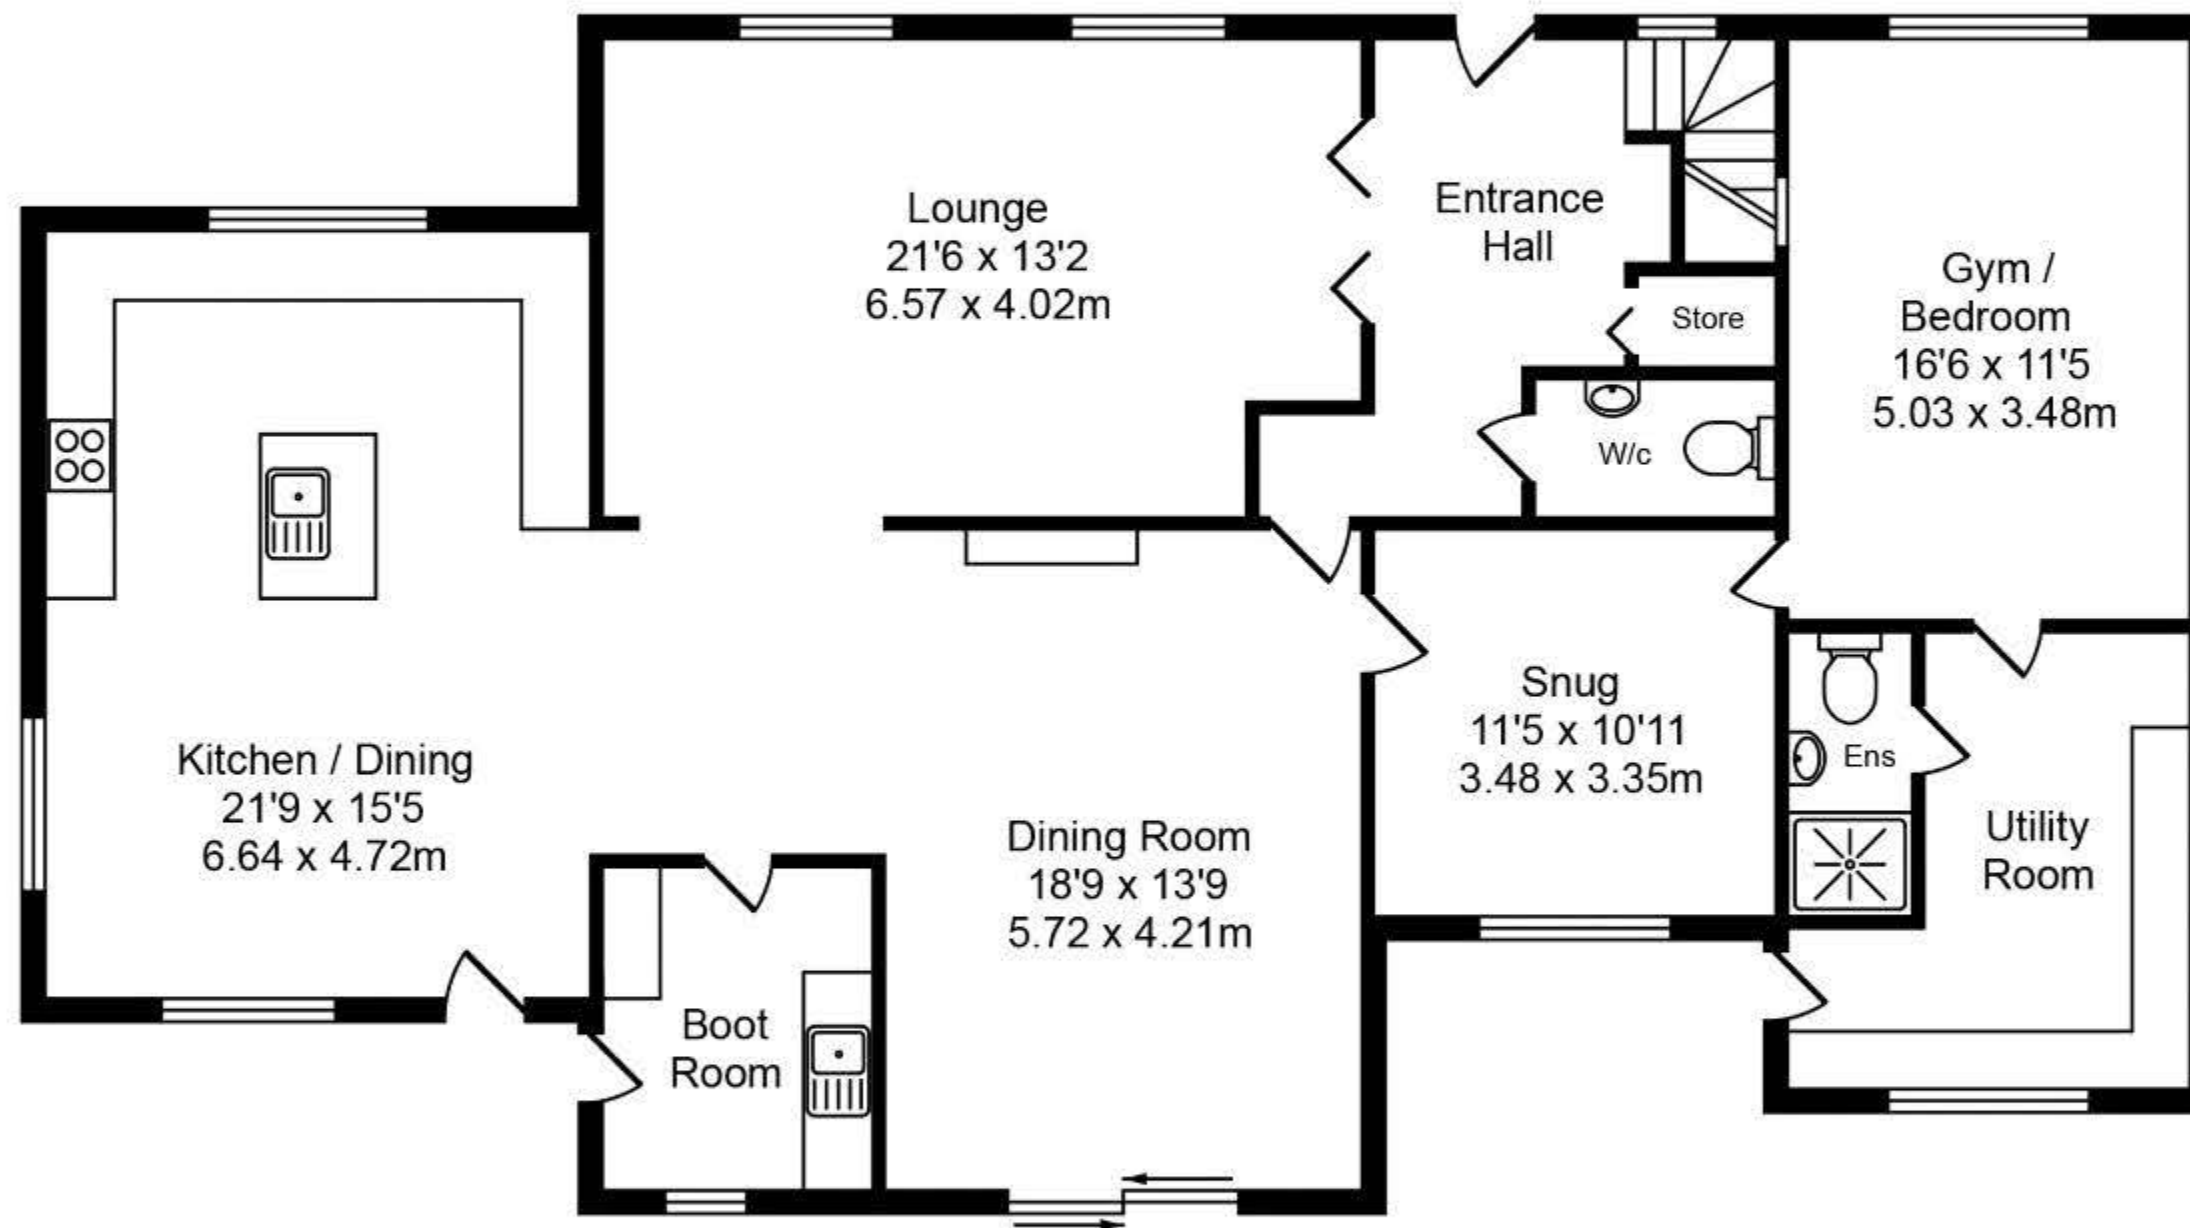

# Total Approx. Floor Area 2535 Sq.ft. (235.5 Sq.M.)

Whilst every effort is made to accurately reproduce these floor plans, measurements are approximate, not to scale and for illustrative purposes only

Ground Floor  
Approx. Floor Area 1690 Sq.Ft (157.0 Sq.M.)

First Floor  
Approx. Floor Area 845 Sq.Ft (78.5 Sq.M.)