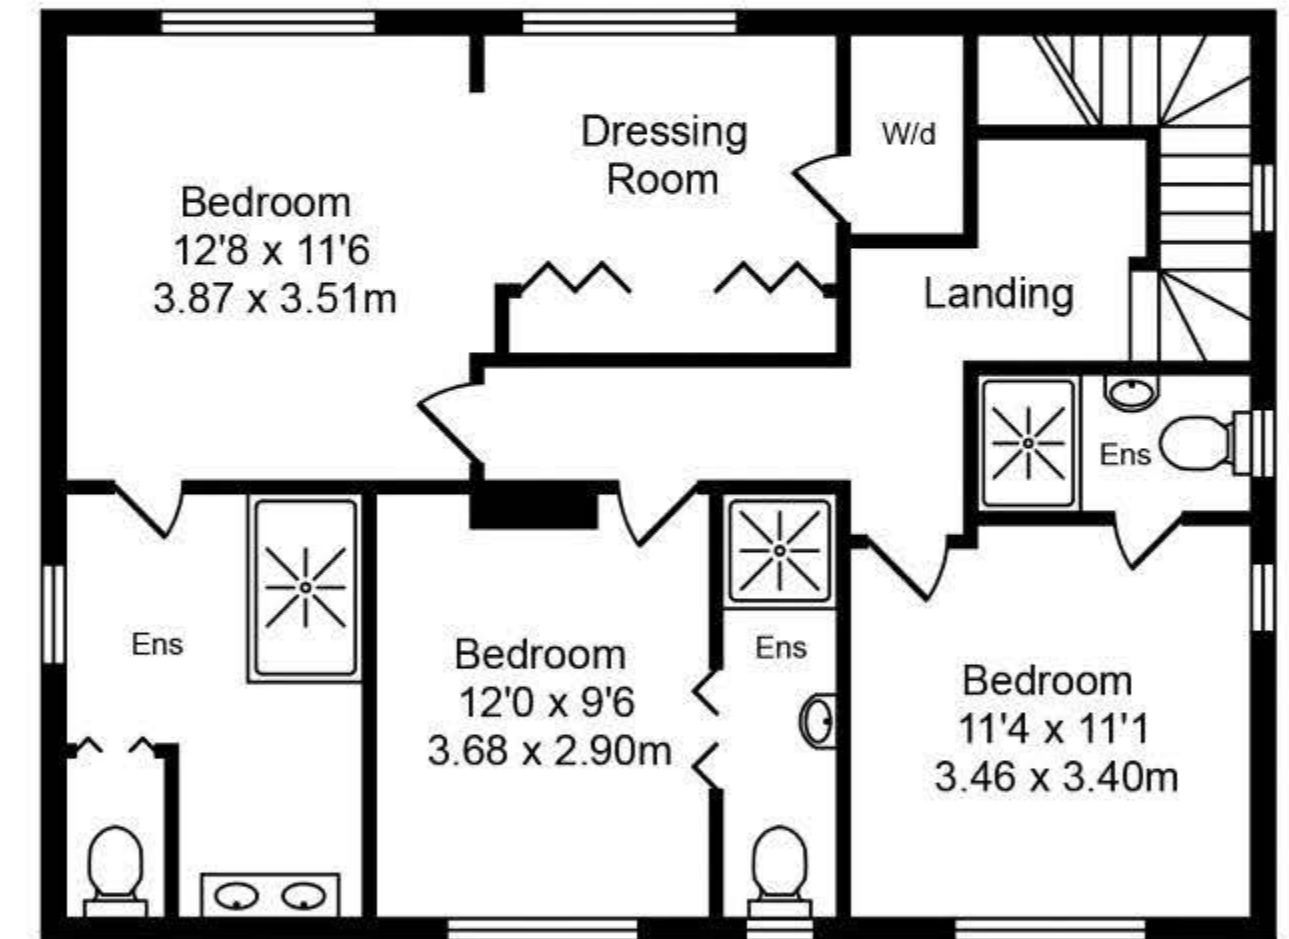

# Total Approx. Floor Area 2535 Sq.ft. (235.5 Sq.M.)

Whilst every effort is made to accurately reproduce these floor plans, measurements are approximate, not to scale and for illustrative purposes only

Ground Floor  
Approx. Floor Area 1690 Sq.Ft (157.0 Sq.M.)

First Floor  
Approx. Floor Area 845 Sq.Ft (78.5 Sq.M.)