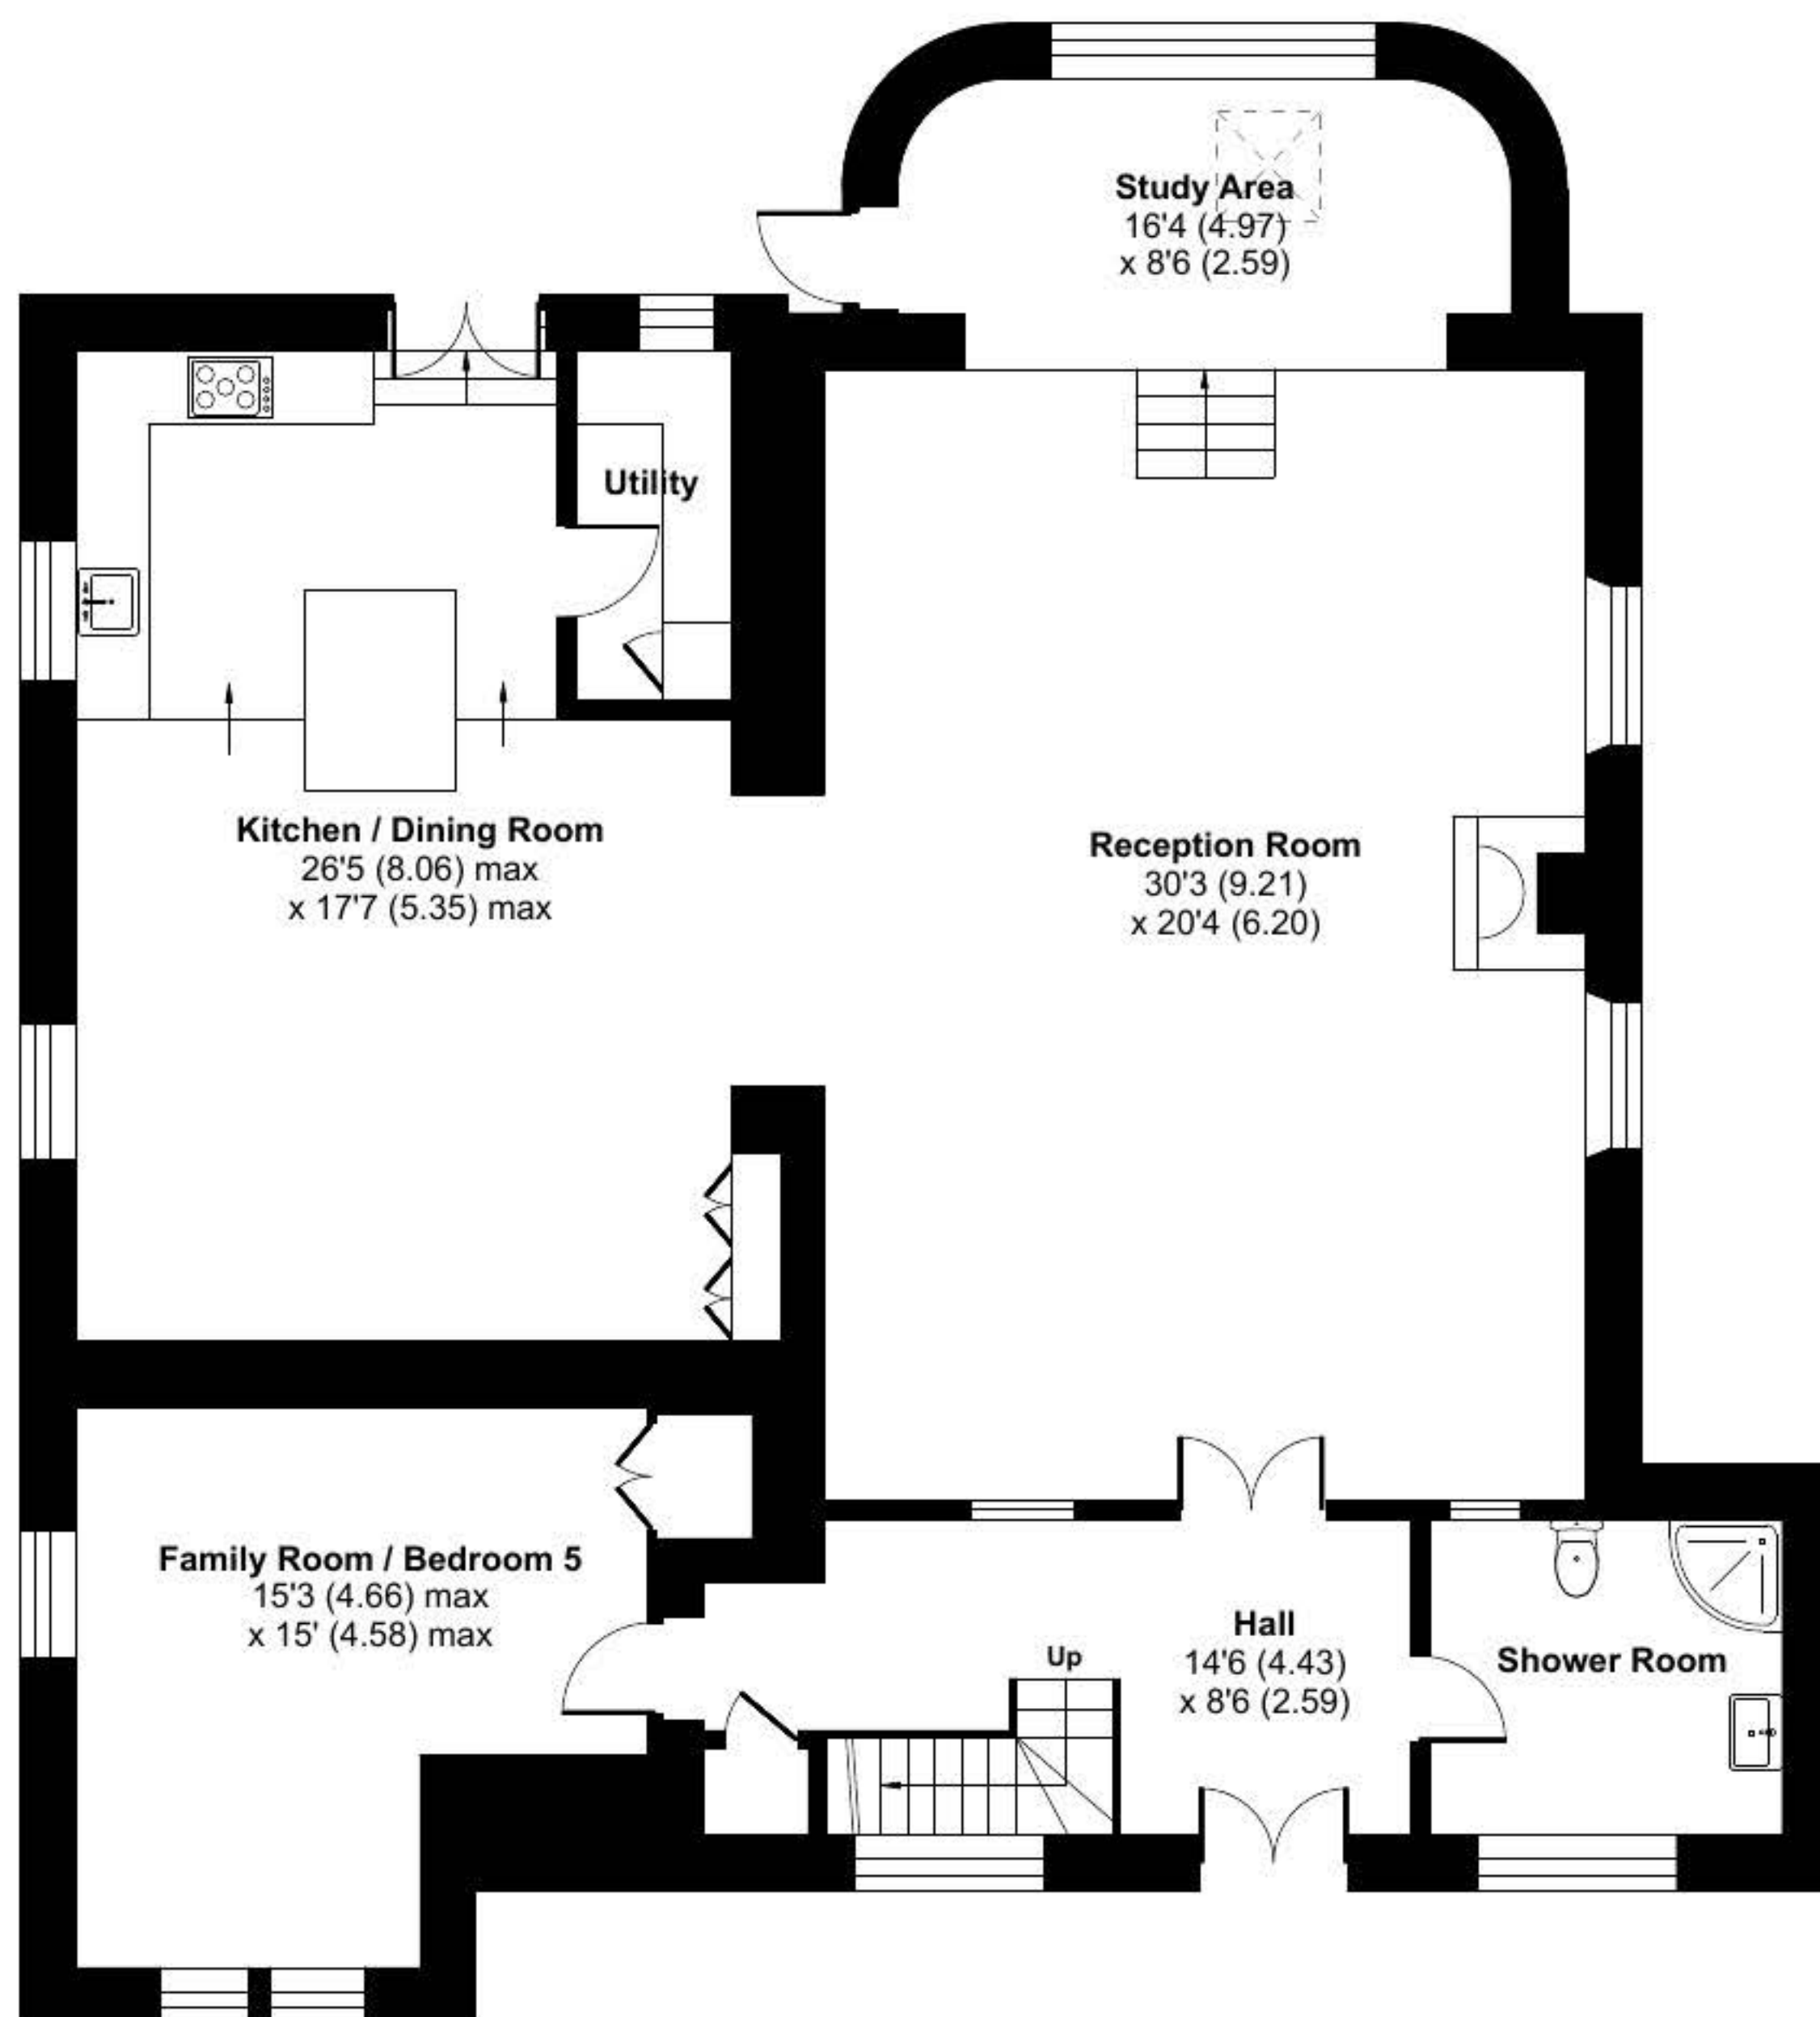

Fore Street, Othery, Bridgwater, TA7

Approximate Area = 2901 sq ft / 269.5 sq m

For identification only - Not to scale

GROUND FLOOR

FIRST FLOOR