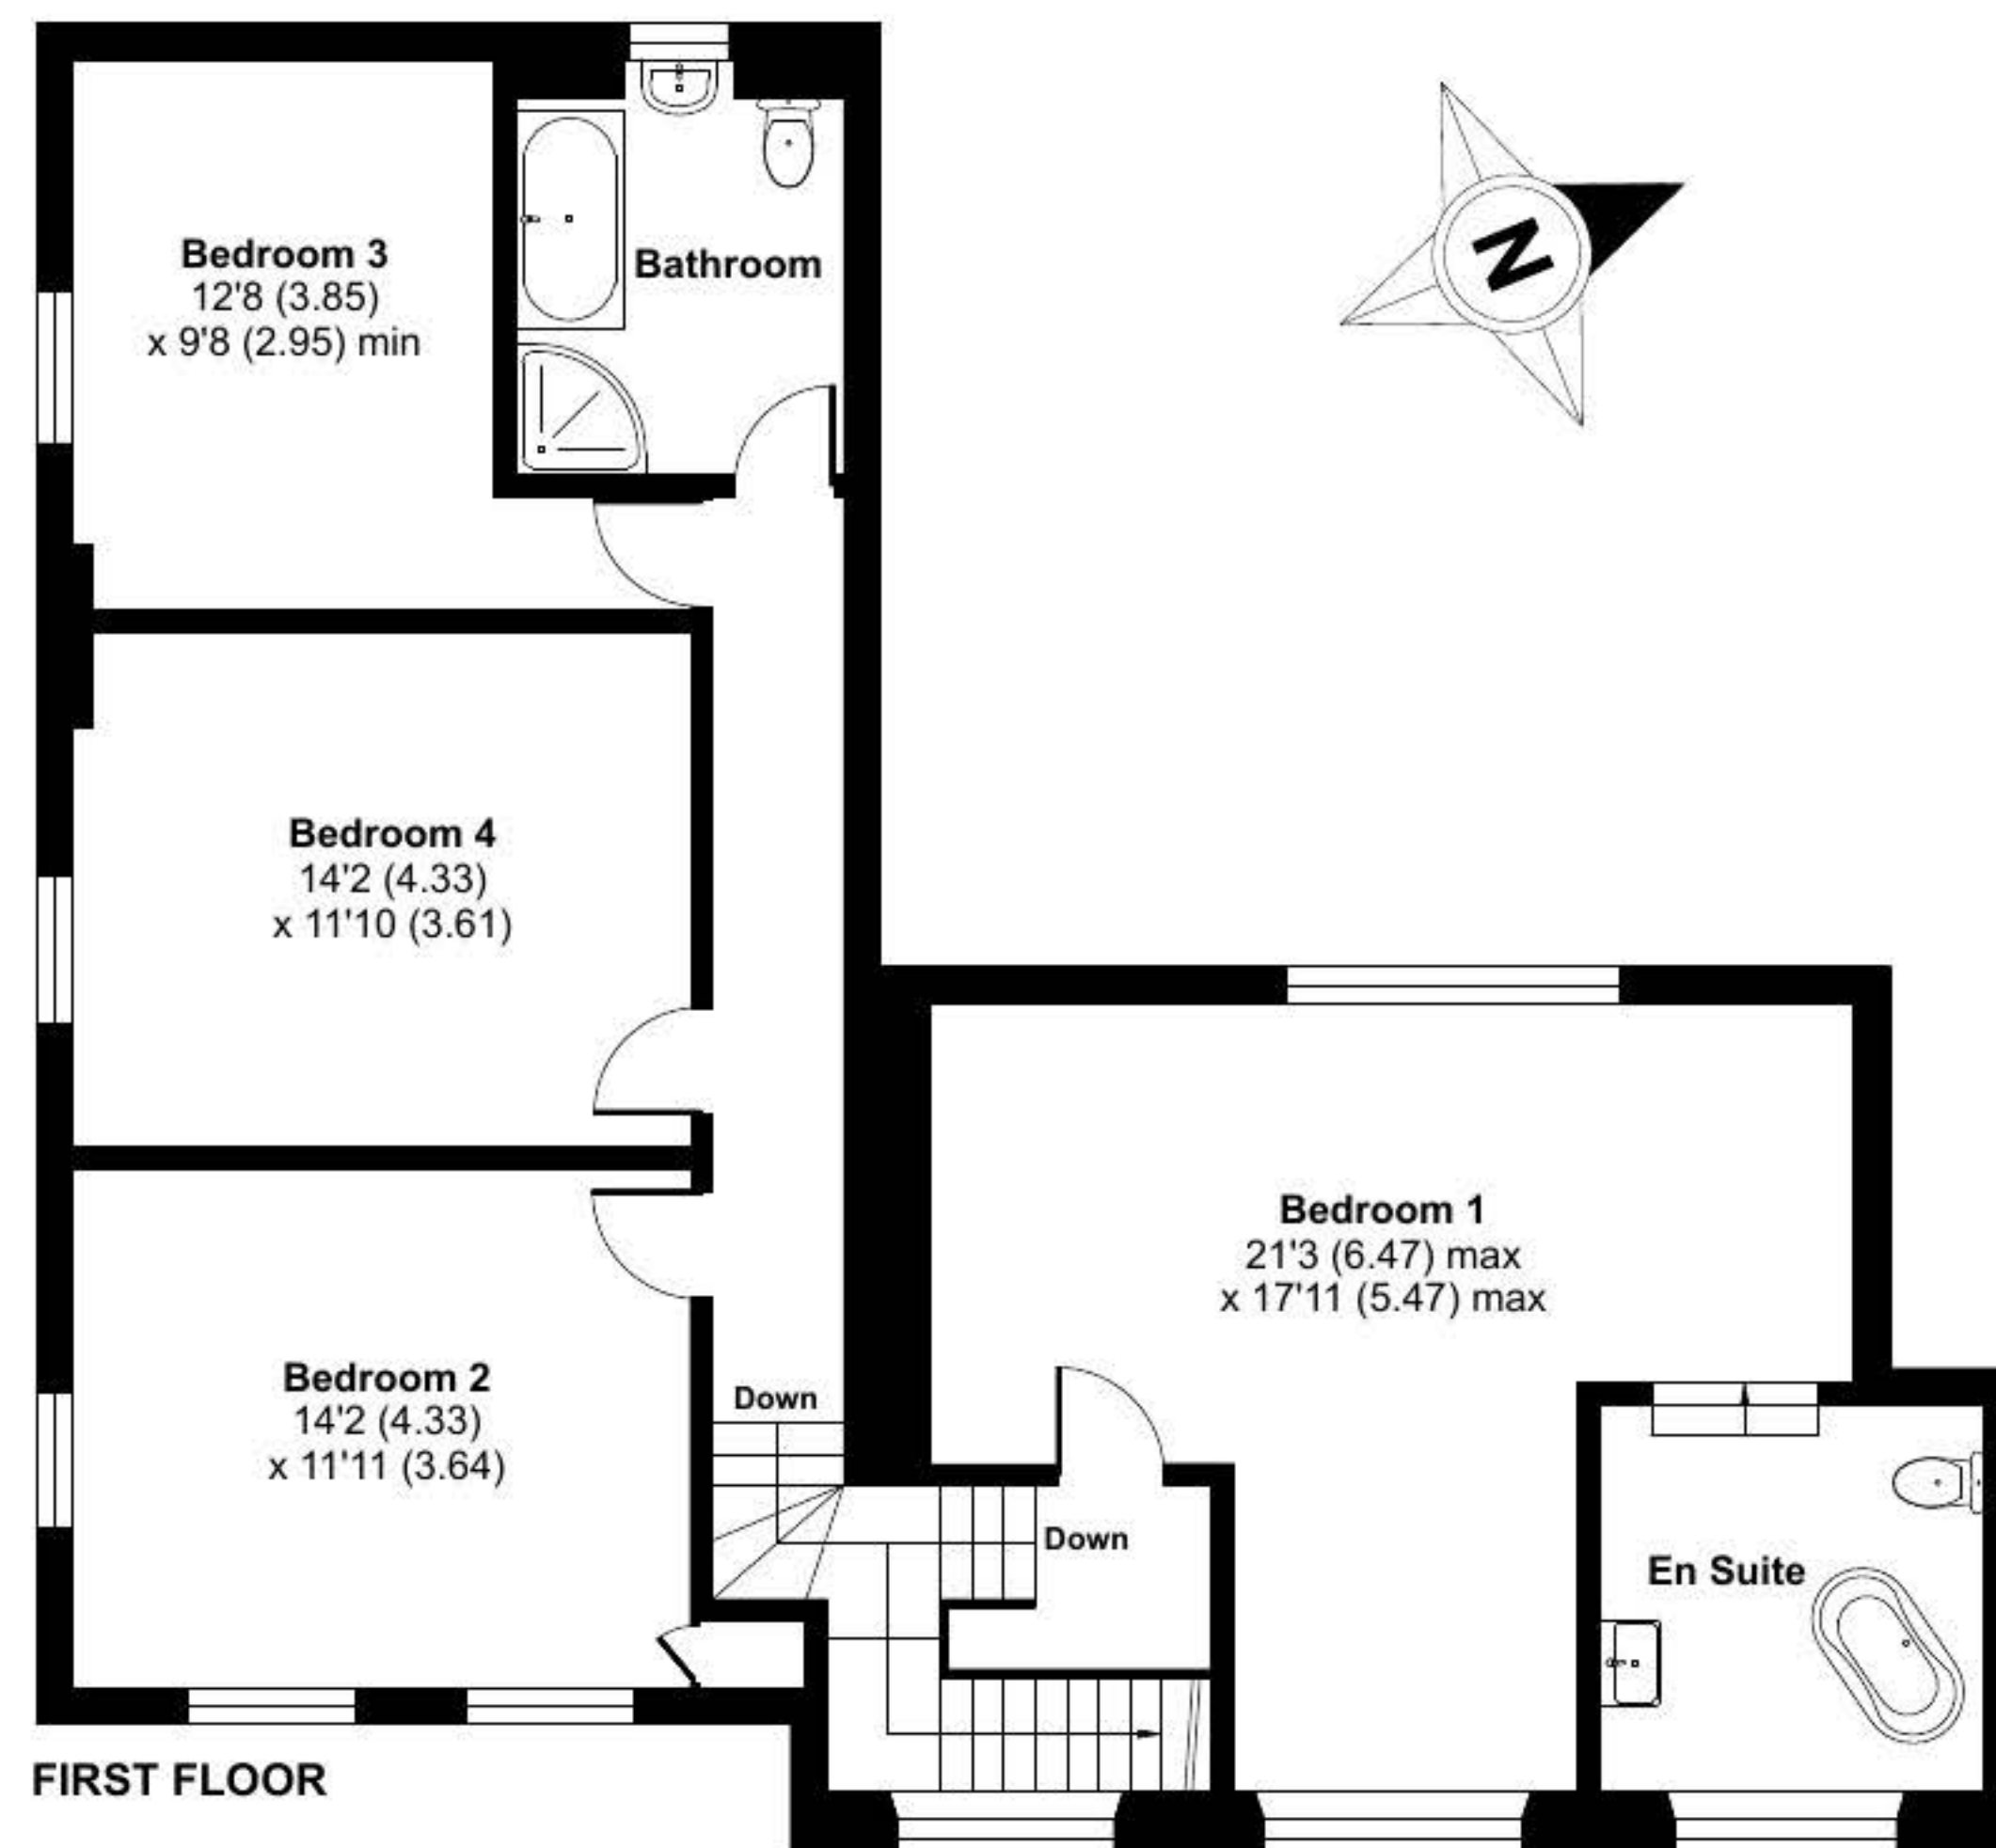

Fore Street, Othery, Bridgwater, TA7

Approximate Area = 2901 sq ft / 269.5 sq m

For identification only - Not to scale

GROUND FLOOR

FIRST FLOOR