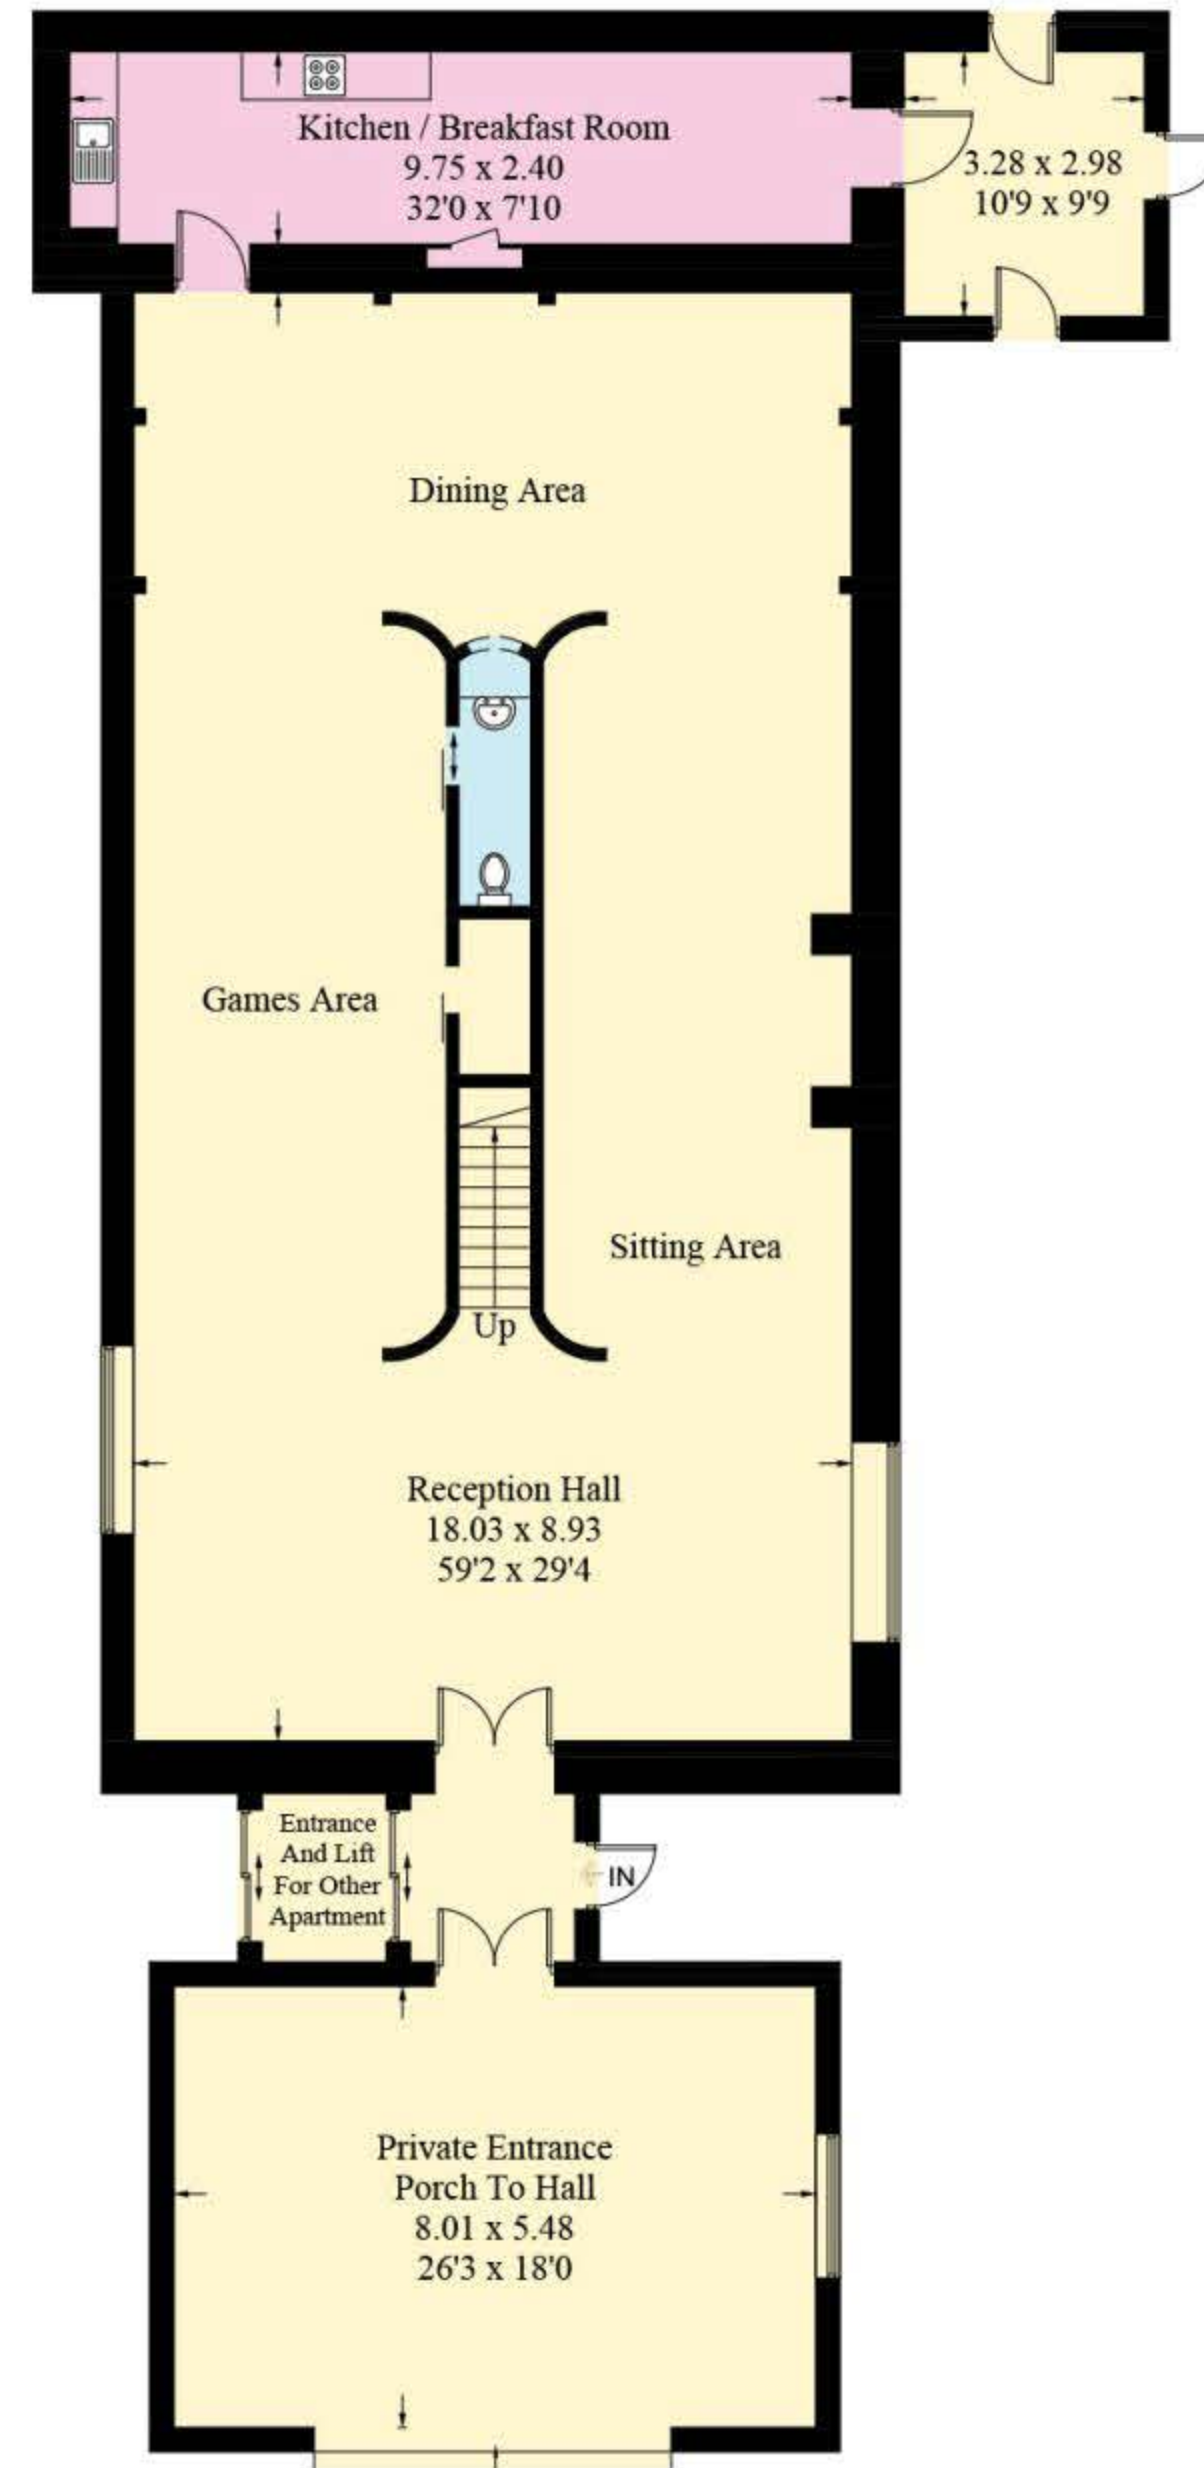

Approximate Gross Internal Area = 737.87 sq m / 7942 sq ft

**Cellar**

**Ground Floor**

**First Floor**

**Second Floor**

Illustration for identification purposes only, measurements are approximate, not to scale. Fourlabs.co © (ID1241996)