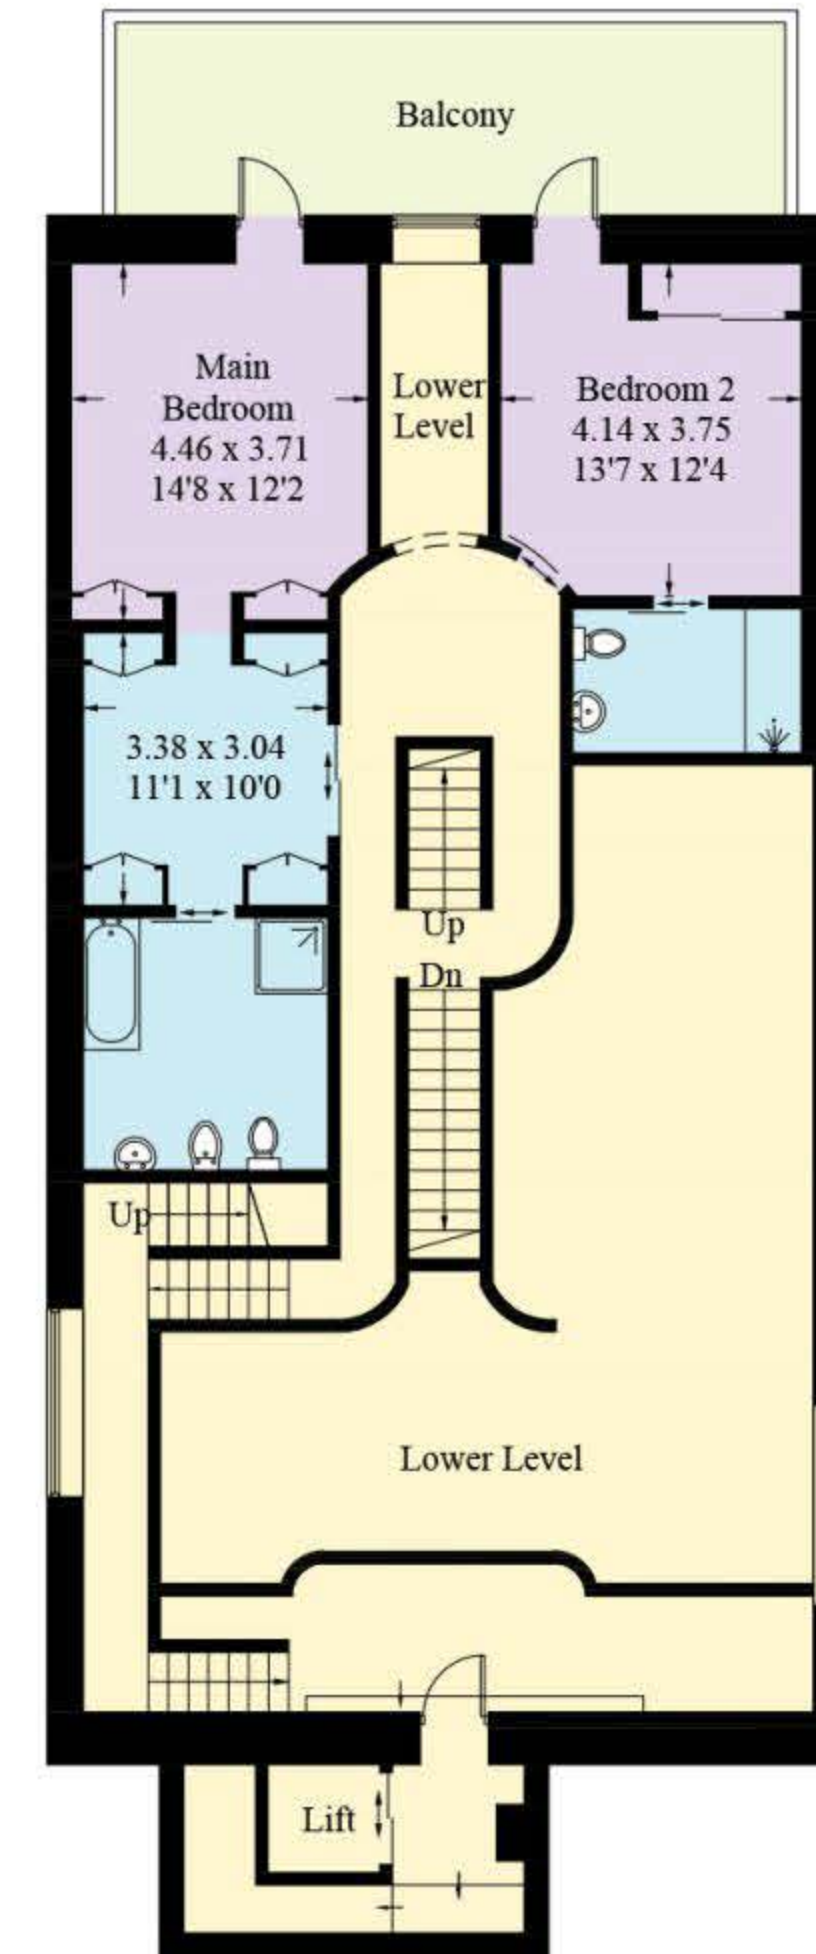

Approximate Gross Internal Area = 737.87 sq m / 7942 sq ft

**Cellar**

**Ground Floor**

**First Floor**

**Second Floor**

Illustration for identification purposes only, measurements are approximate, not to scale. Fourlabs.co © (ID1241996)