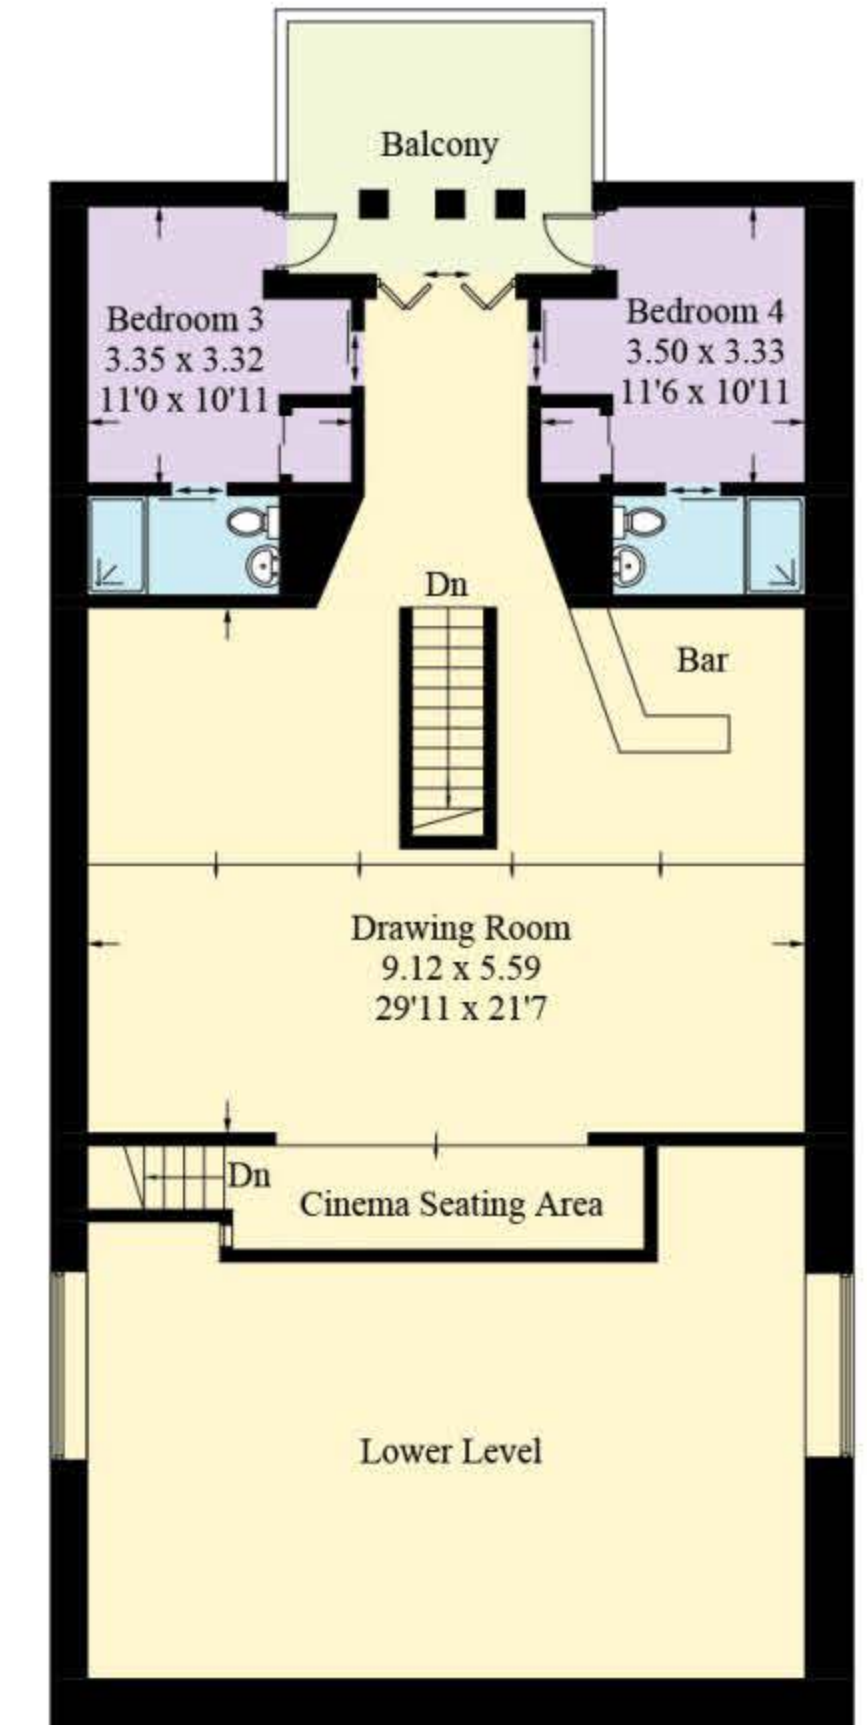

Approximate Gross Internal Area = 737.87 sq m / 7942 sq ft

**Cellar**

**Ground Floor**

**First Floor**

**Second Floor**

Illustration for identification purposes only, measurements are approximate, not to scale. Fourlabs.co © (ID1241996)