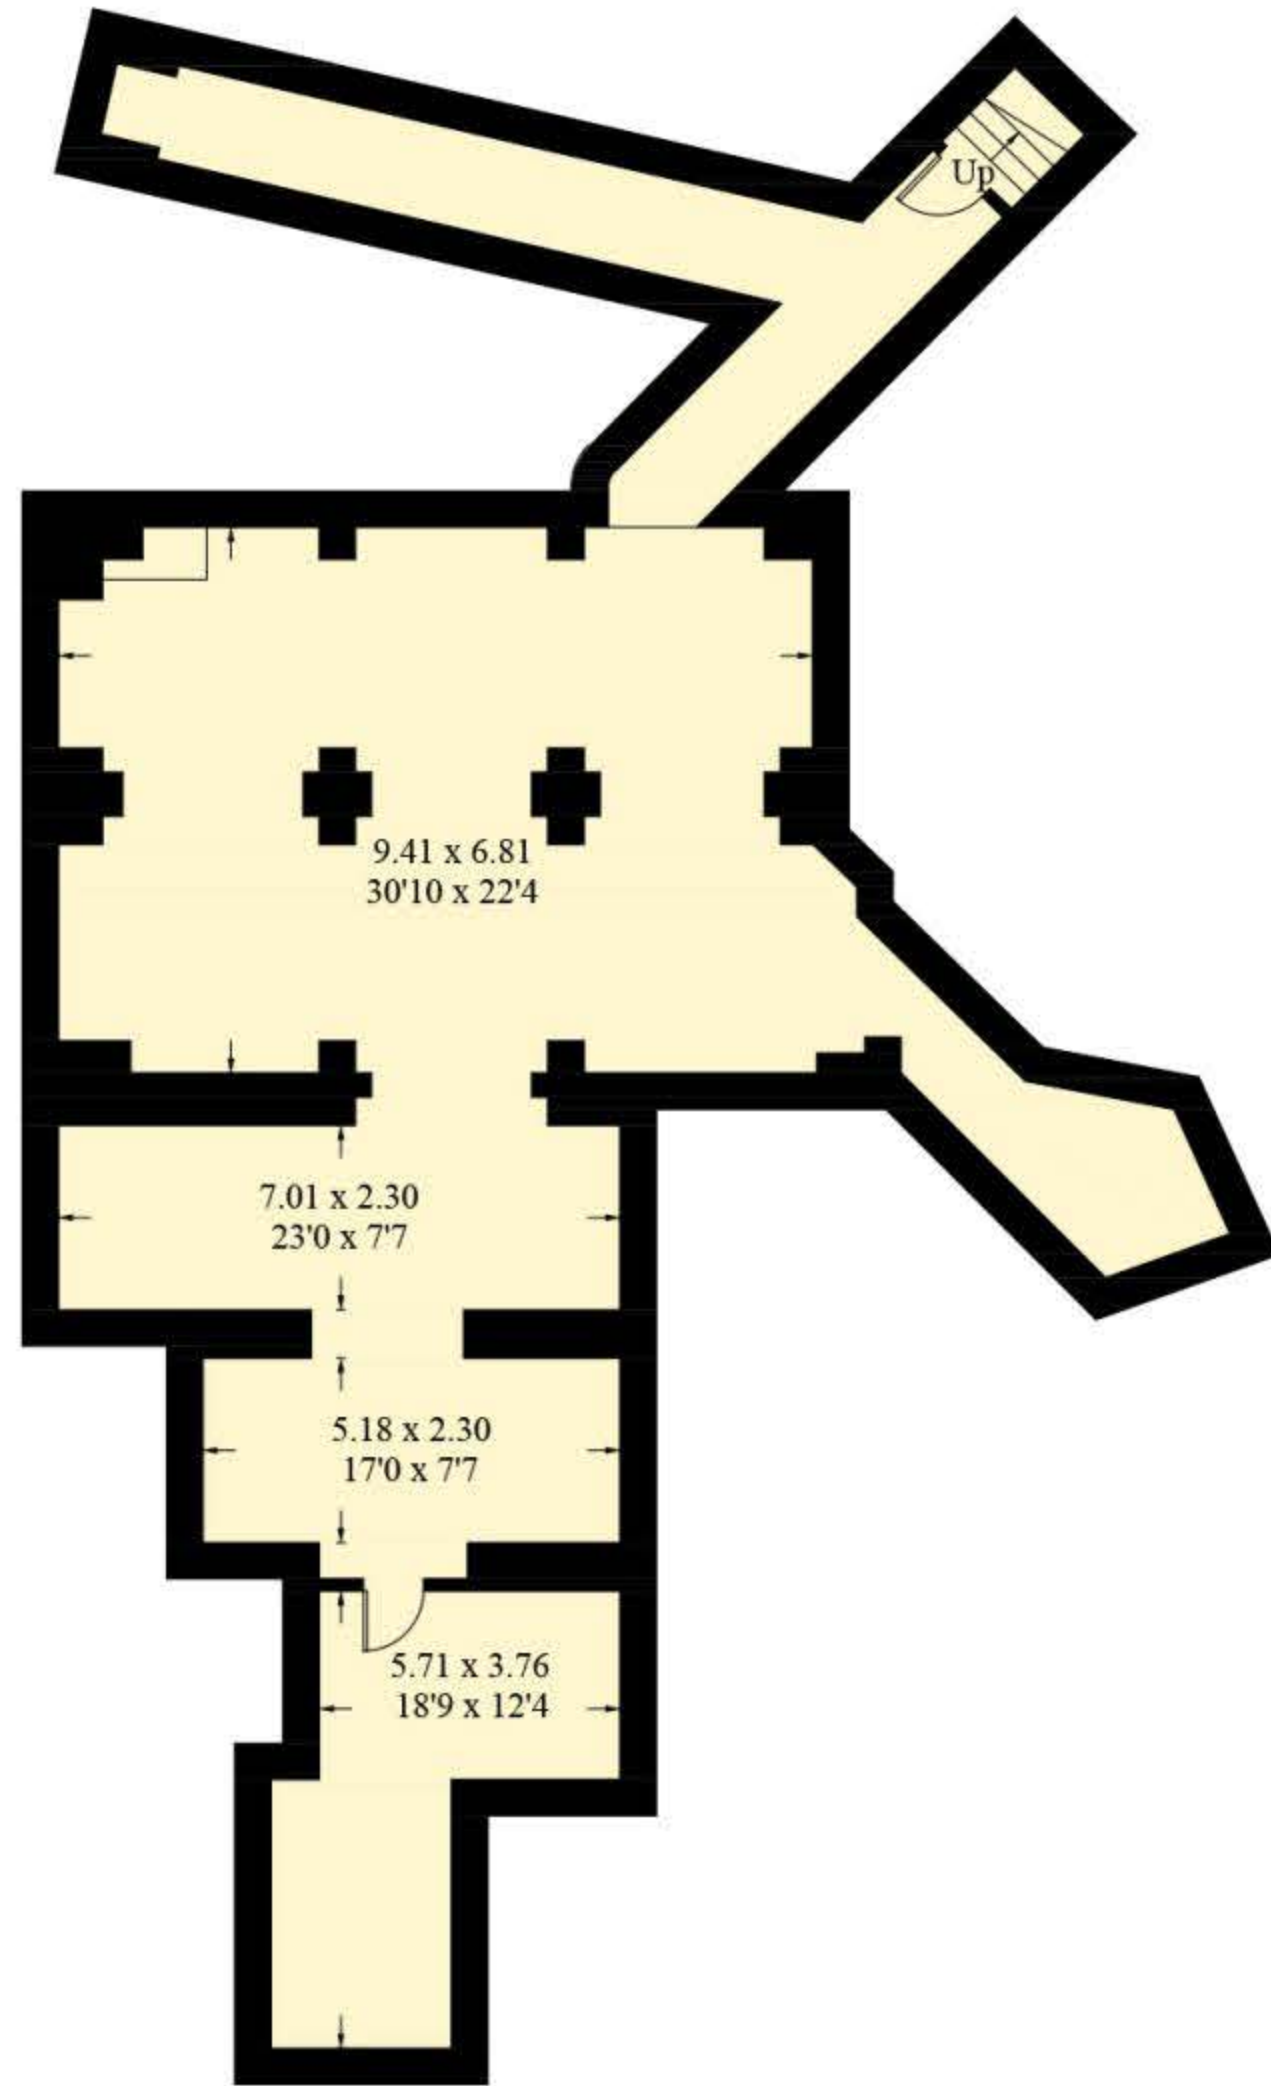

Approximate Gross Internal Area = 737.87 sq m / 7942 sq ft

**Cellar**

**Ground Floor**

**First Floor**

**Second Floor**

Illustration for identification purposes only, measurements are approximate, not to scale. Fourlabs.co © (ID1241996)