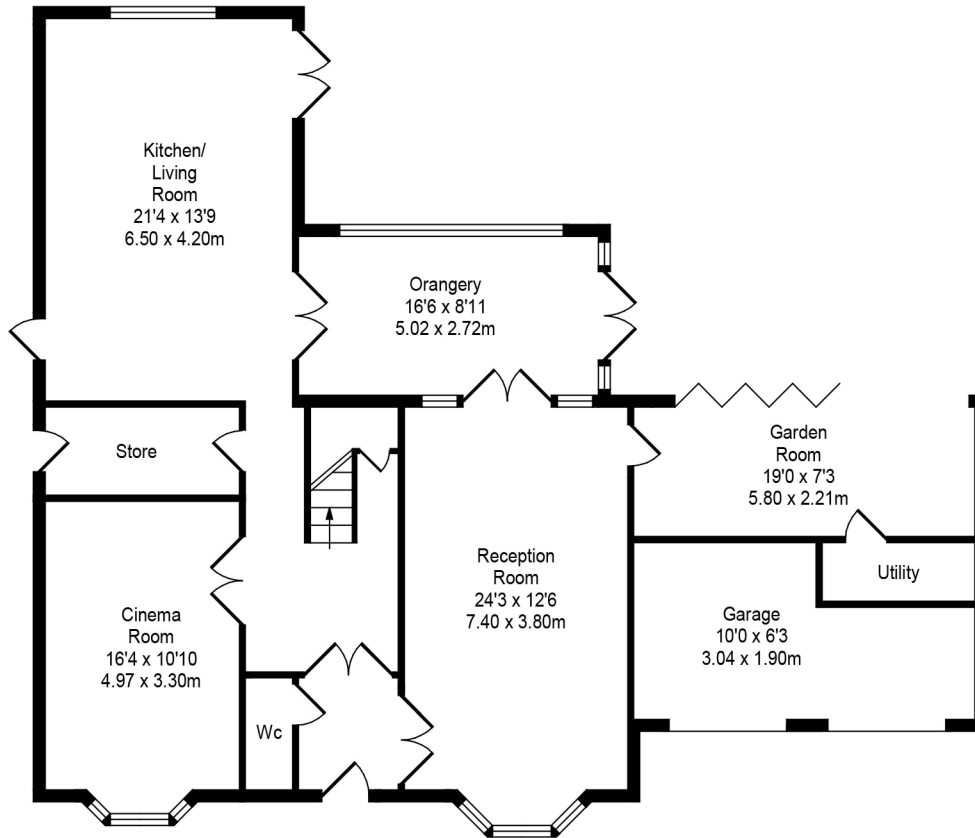

Granville Road, Birkdale

Total Approx. Floor Area 3063 Sq.ft. (284.55 Sq.M.)

Whilst every effort is made to accurately reproduce these floor plans, measurements are approximate, not to scale and for illustrative purposes only

Approx. Floor Area 1506 Sq.Ft (139.91 Sq.M.)

Approx. Floor Area 1081 Sq.Ft (100.42 Sq.M.)

Approx. Floor Area 476 Sq.Ft (44.22 Sq.M.)