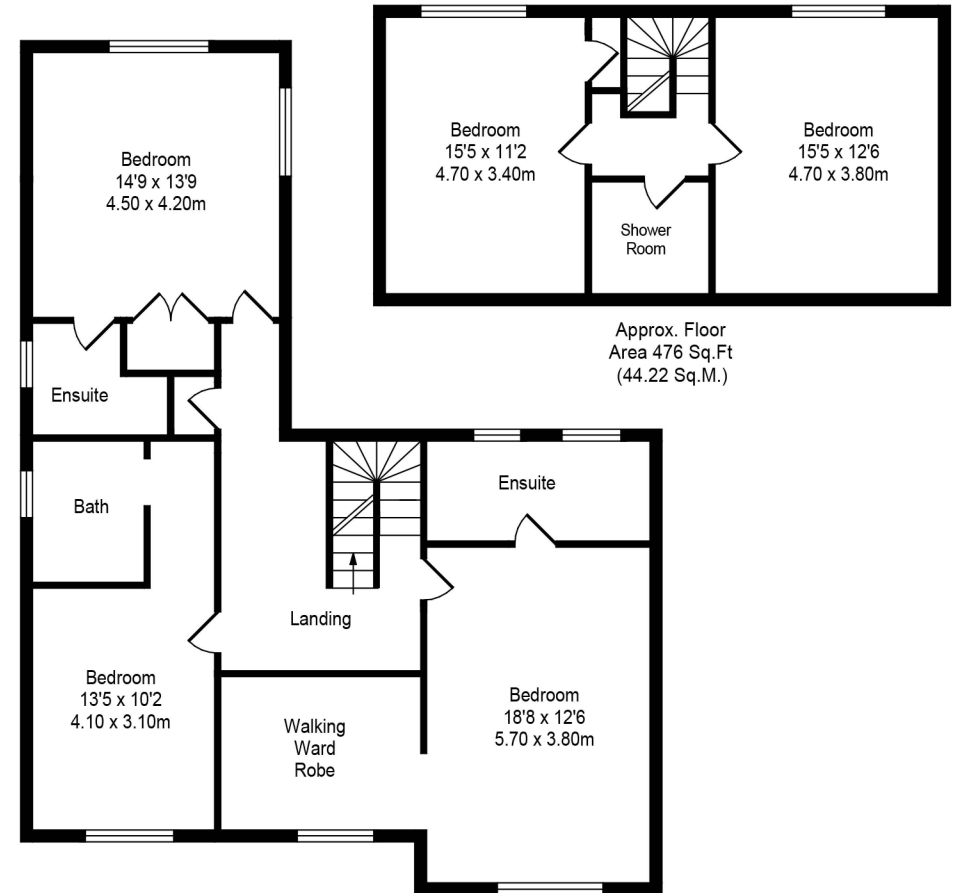

Granville Road, Birkdale

Total Approx. Floor Area 3063 Sq.ft. (284.55 Sq.M.)

Whilst every effort is made to accurately reproduce these floor plans, measurements are approximate, not to scale and for illustrative purposes only

Approx. Floor Area 1506 Sq.Ft (139.91 Sq.M.)

Approx. Floor Area 1081 Sq.Ft (100.42 Sq.M.)

Approx. Floor Area 476 Sq.Ft (44.22 Sq.M.)