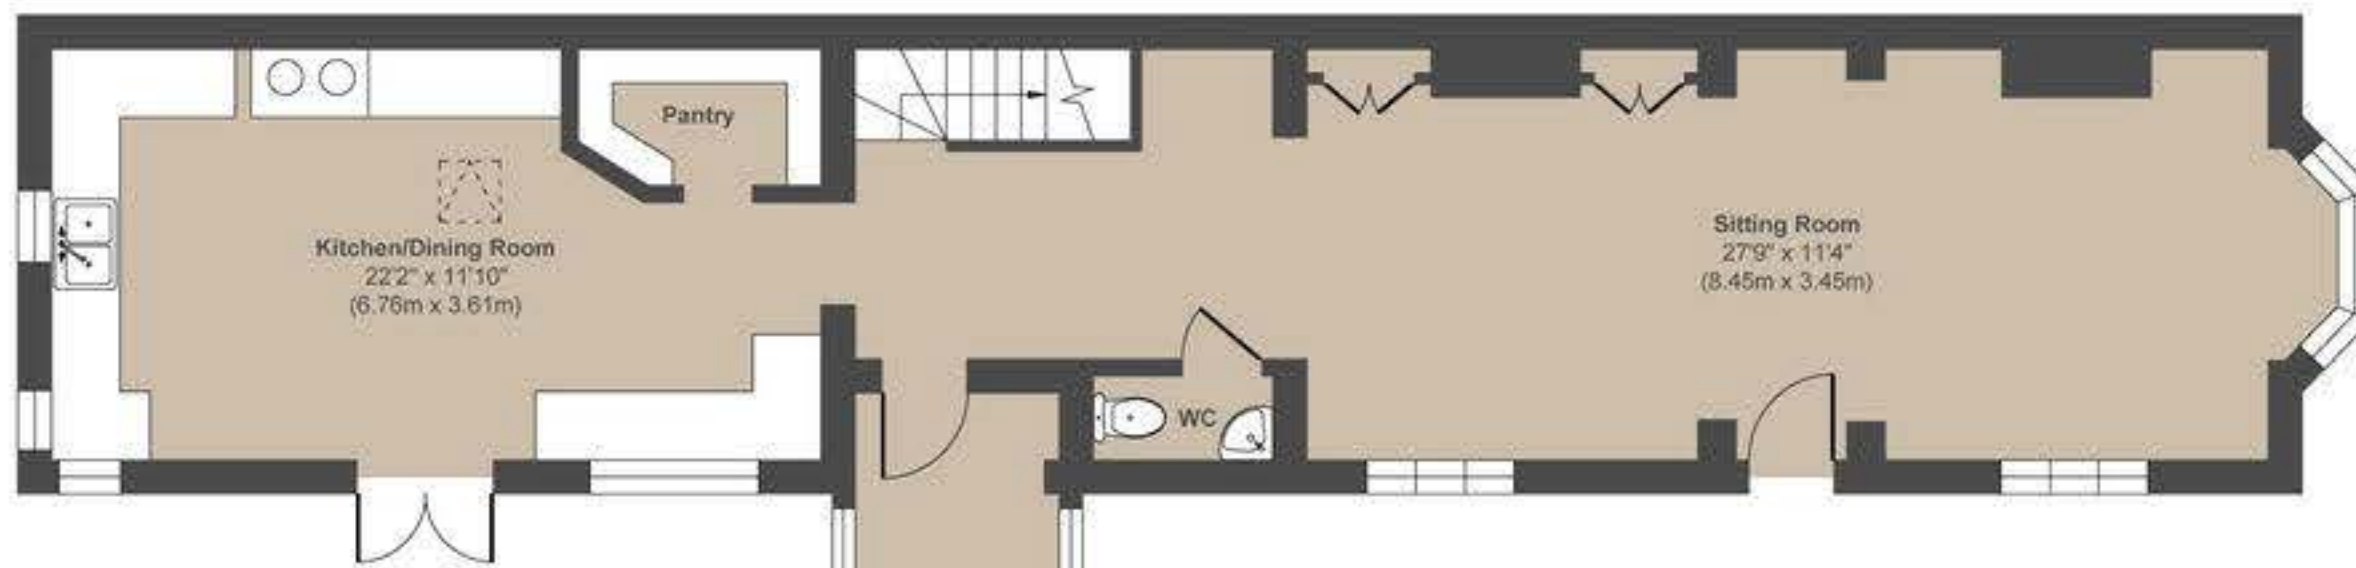

# Maison

**First Floor**  
Approximate Floor Area  
464 sq. ft  
(43.17 sq. m)

**Ground Floor**  
Approximate Floor Area  
1255 sq. ft  
(116.61 sq. m)

**First Floor**  
Approximate Floor Area  
285 sq. ft  
(26.56 sq. m)

**Outbuilding**  
Approximate Floor Area  
143 sq. ft  
(13.37 sq. m)

**Approx. Gross Internal Floor Area 2147 sq. ft / 199.71 sq. m (Including Garage/Outbuilding)**

Illustration for identification purposes only, measurements are approximate, not to scale.