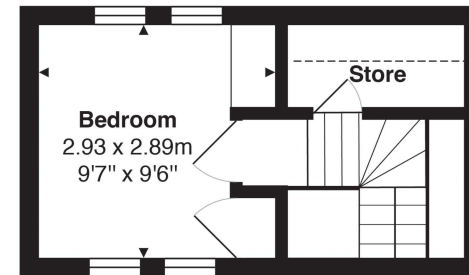

# 9 Priorygate Court, Castle Cary

Approximate gross internal floor area of main building - 154.4 m<sup>2</sup> / 1,661 ft<sup>2</sup>

**Ground Floor**  
Area: 62.2 m<sup>2</sup> ... 669 ft<sup>2</sup>

**First Floor**  
Area: 76.9 m<sup>2</sup> ... 828 ft<sup>2</sup>

Area: 14.6 m<sup>2</sup> ... 158 ft<sup>2</sup>

**Second Floor**  
Area: 15.3 m<sup>2</sup> ... 164 ft<sup>2</sup>