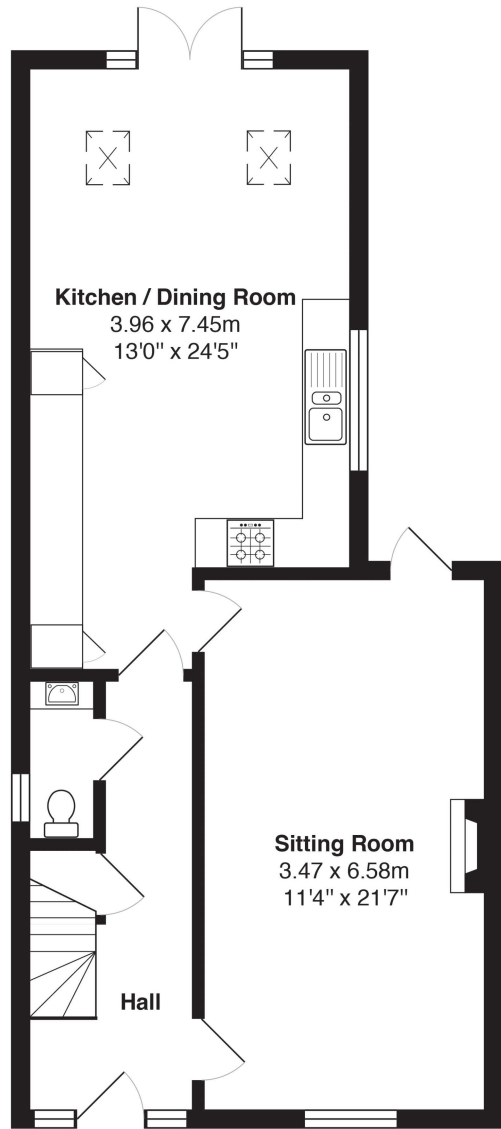

# 9 Priorygate Court, Castle Cary

Approximate gross internal floor area of main building - 154.4 m<sup>2</sup> / 1,661 ft<sup>2</sup>

**Ground Floor**  
Area: 62.2 m<sup>2</sup> ... 669 ft<sup>2</sup>

**First Floor**  
Area: 76.9 m<sup>2</sup> ... 828 ft<sup>2</sup>

Area: 14.6 m<sup>2</sup> ... 158 ft<sup>2</sup>

**Second Floor**  
Area: 15.3 m<sup>2</sup> ... 164 ft<sup>2</sup>