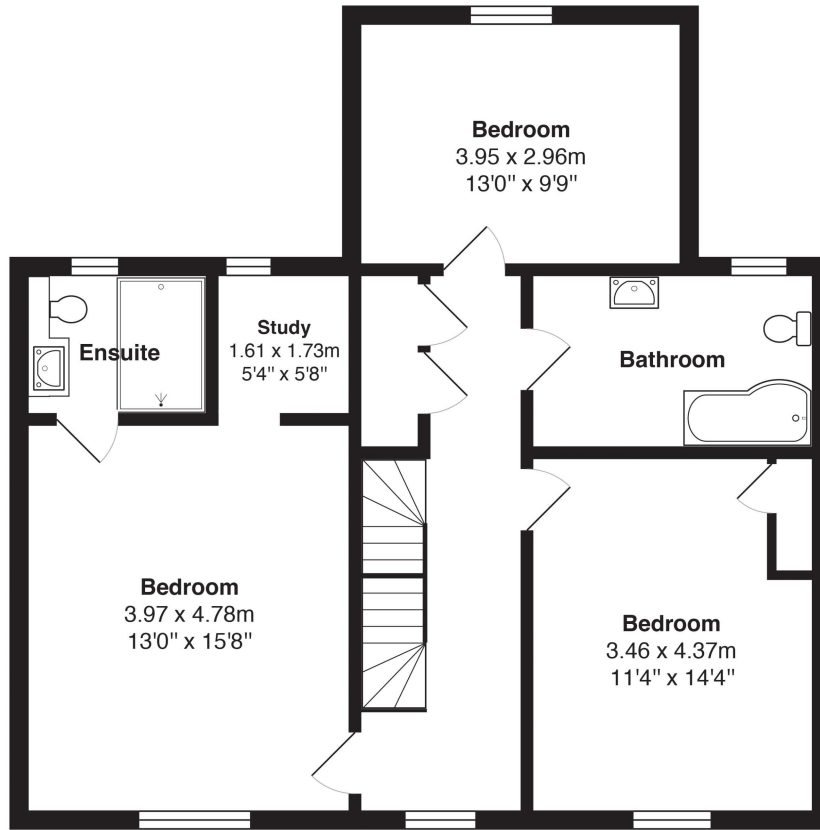

# 9 Priorygate Court, Castle Cary

Approximate gross internal floor area of main building - 154.4 m<sup>2</sup> / 1,661 ft<sup>2</sup>

**Ground Floor**  
Area: 62.2 m<sup>2</sup> ... 669 ft<sup>2</sup>

**First Floor**  
Area: 76.9 m<sup>2</sup> ... 828 ft<sup>2</sup>

Area: 14.6 m<sup>2</sup> ... 158 ft<sup>2</sup>

**Second Floor**  
Area: 15.3 m<sup>2</sup> ... 164 ft<sup>2</sup>