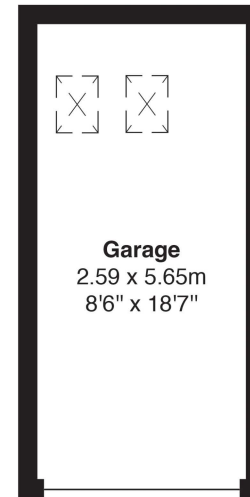

# 9 Priorygate Court, Castle Cary

Approximate gross internal floor area of main building - 154.4 m<sup>2</sup> / 1,661 ft<sup>2</sup>

**Ground Floor**  
Area: 62.2 m<sup>2</sup> ... 669 ft<sup>2</sup>

**First Floor**  
Area: 76.9 m<sup>2</sup> ... 828 ft<sup>2</sup>

Area: 14.6 m<sup>2</sup> ... 158 ft<sup>2</sup>

**Second Floor**  
Area: 15.3 m<sup>2</sup> ... 164 ft<sup>2</sup>