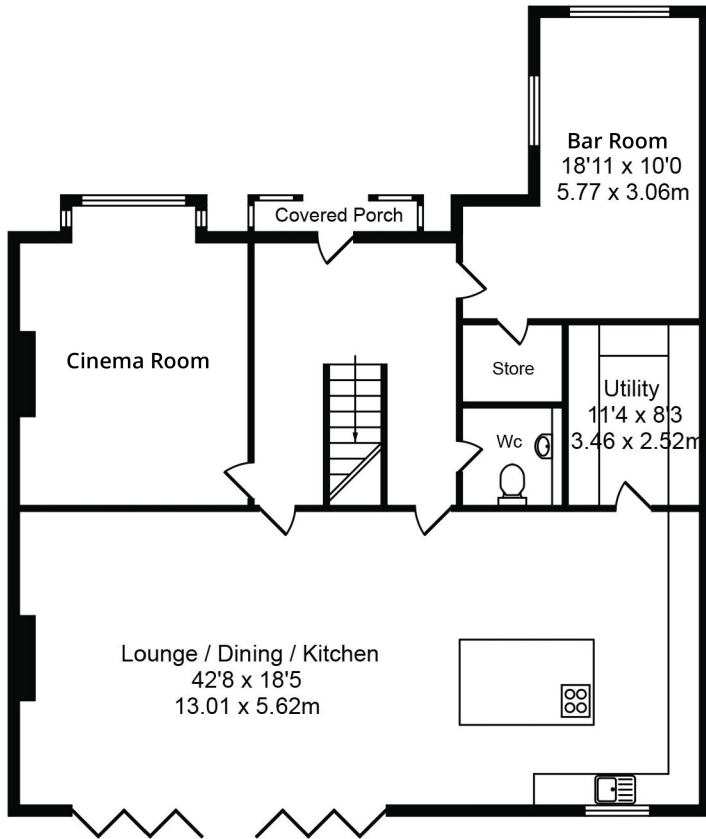

Granville Park, Aughton

Total Approx Floor Area 4410 Sq.ft. (409.7 Sq.M.)

Ground Floor
 Approx. Floor Area 1676 Sq.Ft
 (155.7 Sq.M.)

Upper Floor
 Approx. Floor Area 1580 Sq.Ft
 (146.8 Sq.M.)

Second Floor
 Approx. Floor Area 1103 Sq.Ft
 (102.5 Sq.M.)