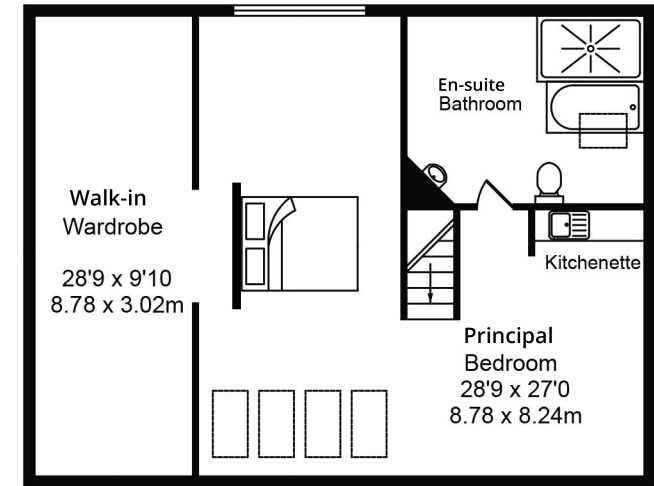

Granville Park, Aughton

Total Approx Floor Area 4410 Sq.ft. (409.7 Sq.M.)

Ground Floor
 Approx. Floor Area 1676 Sq.Ft
 (155.7 Sq.M.)

Upper Floor
 Approx. Floor Area 1580 Sq.Ft
 (146.8 Sq.M.)

Second Floor
 Approx. Floor Area 1103 Sq.Ft
 (102.5 Sq.M.)