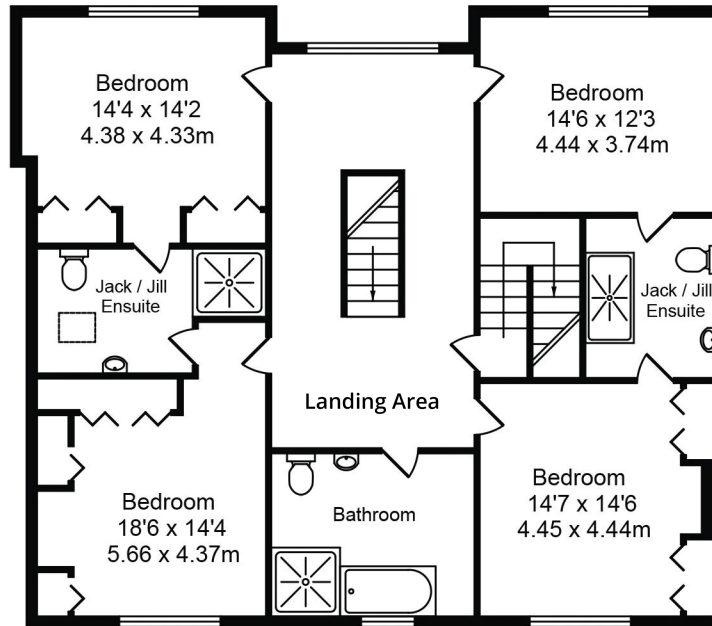

Granville Park, Aughton

Total Approx Floor Area 4410 Sq.ft. (409.7 Sq.M.)

Ground Floor
 Approx. Floor Area 1676 Sq.Ft
 (155.7 Sq.M.)

Upper Floor
 Approx. Floor Area 1580 Sq.Ft
 (146.8 Sq.M.)

Second Floor
 Approx. Floor Area 1103 Sq.Ft
 (102.5 Sq.M.)