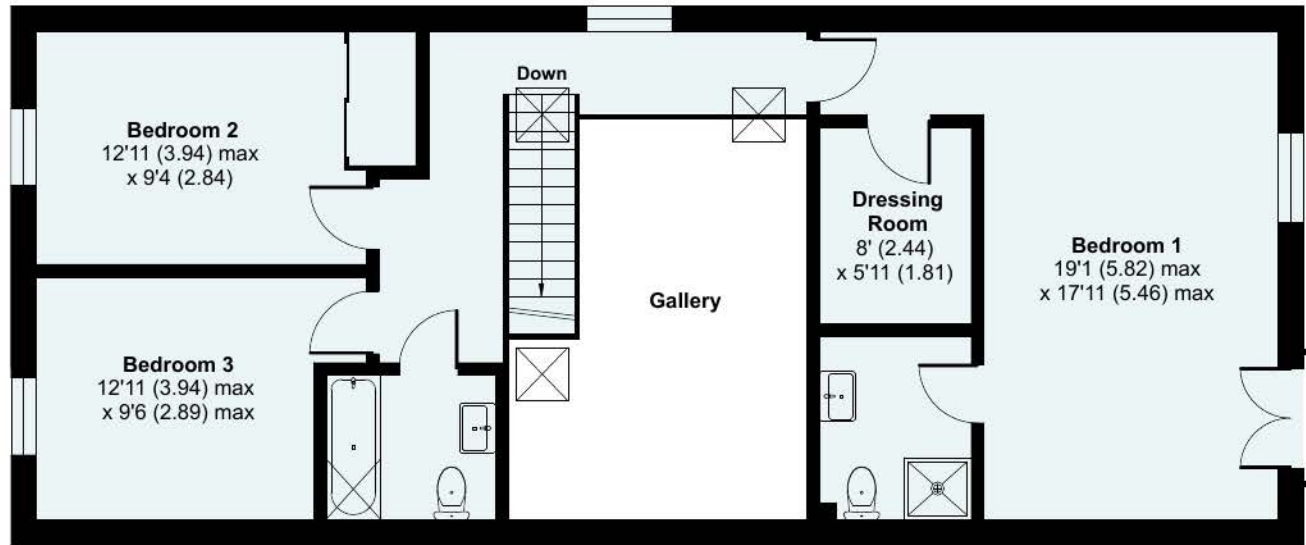

# High Street, Upper Dean, Huntingdon, PE28

Approximate Area = 1658 sq ft / 154 sq m (exclude gallery)

For identification only - Not to scale

FIRST FLOOR

GROUND FLOOR