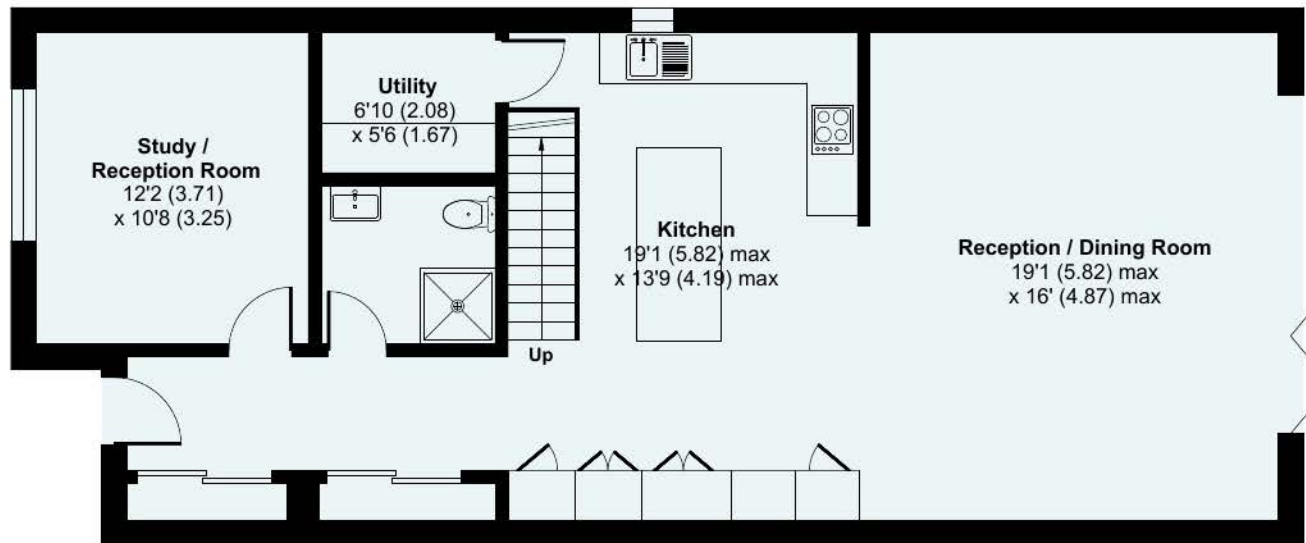

# High Street, Upper Dean, Huntingdon, PE28

Approximate Area = 1658 sq ft / 154 sq m (exclude gallery)

For identification only - Not to scale

FIRST FLOOR

GROUND FLOOR