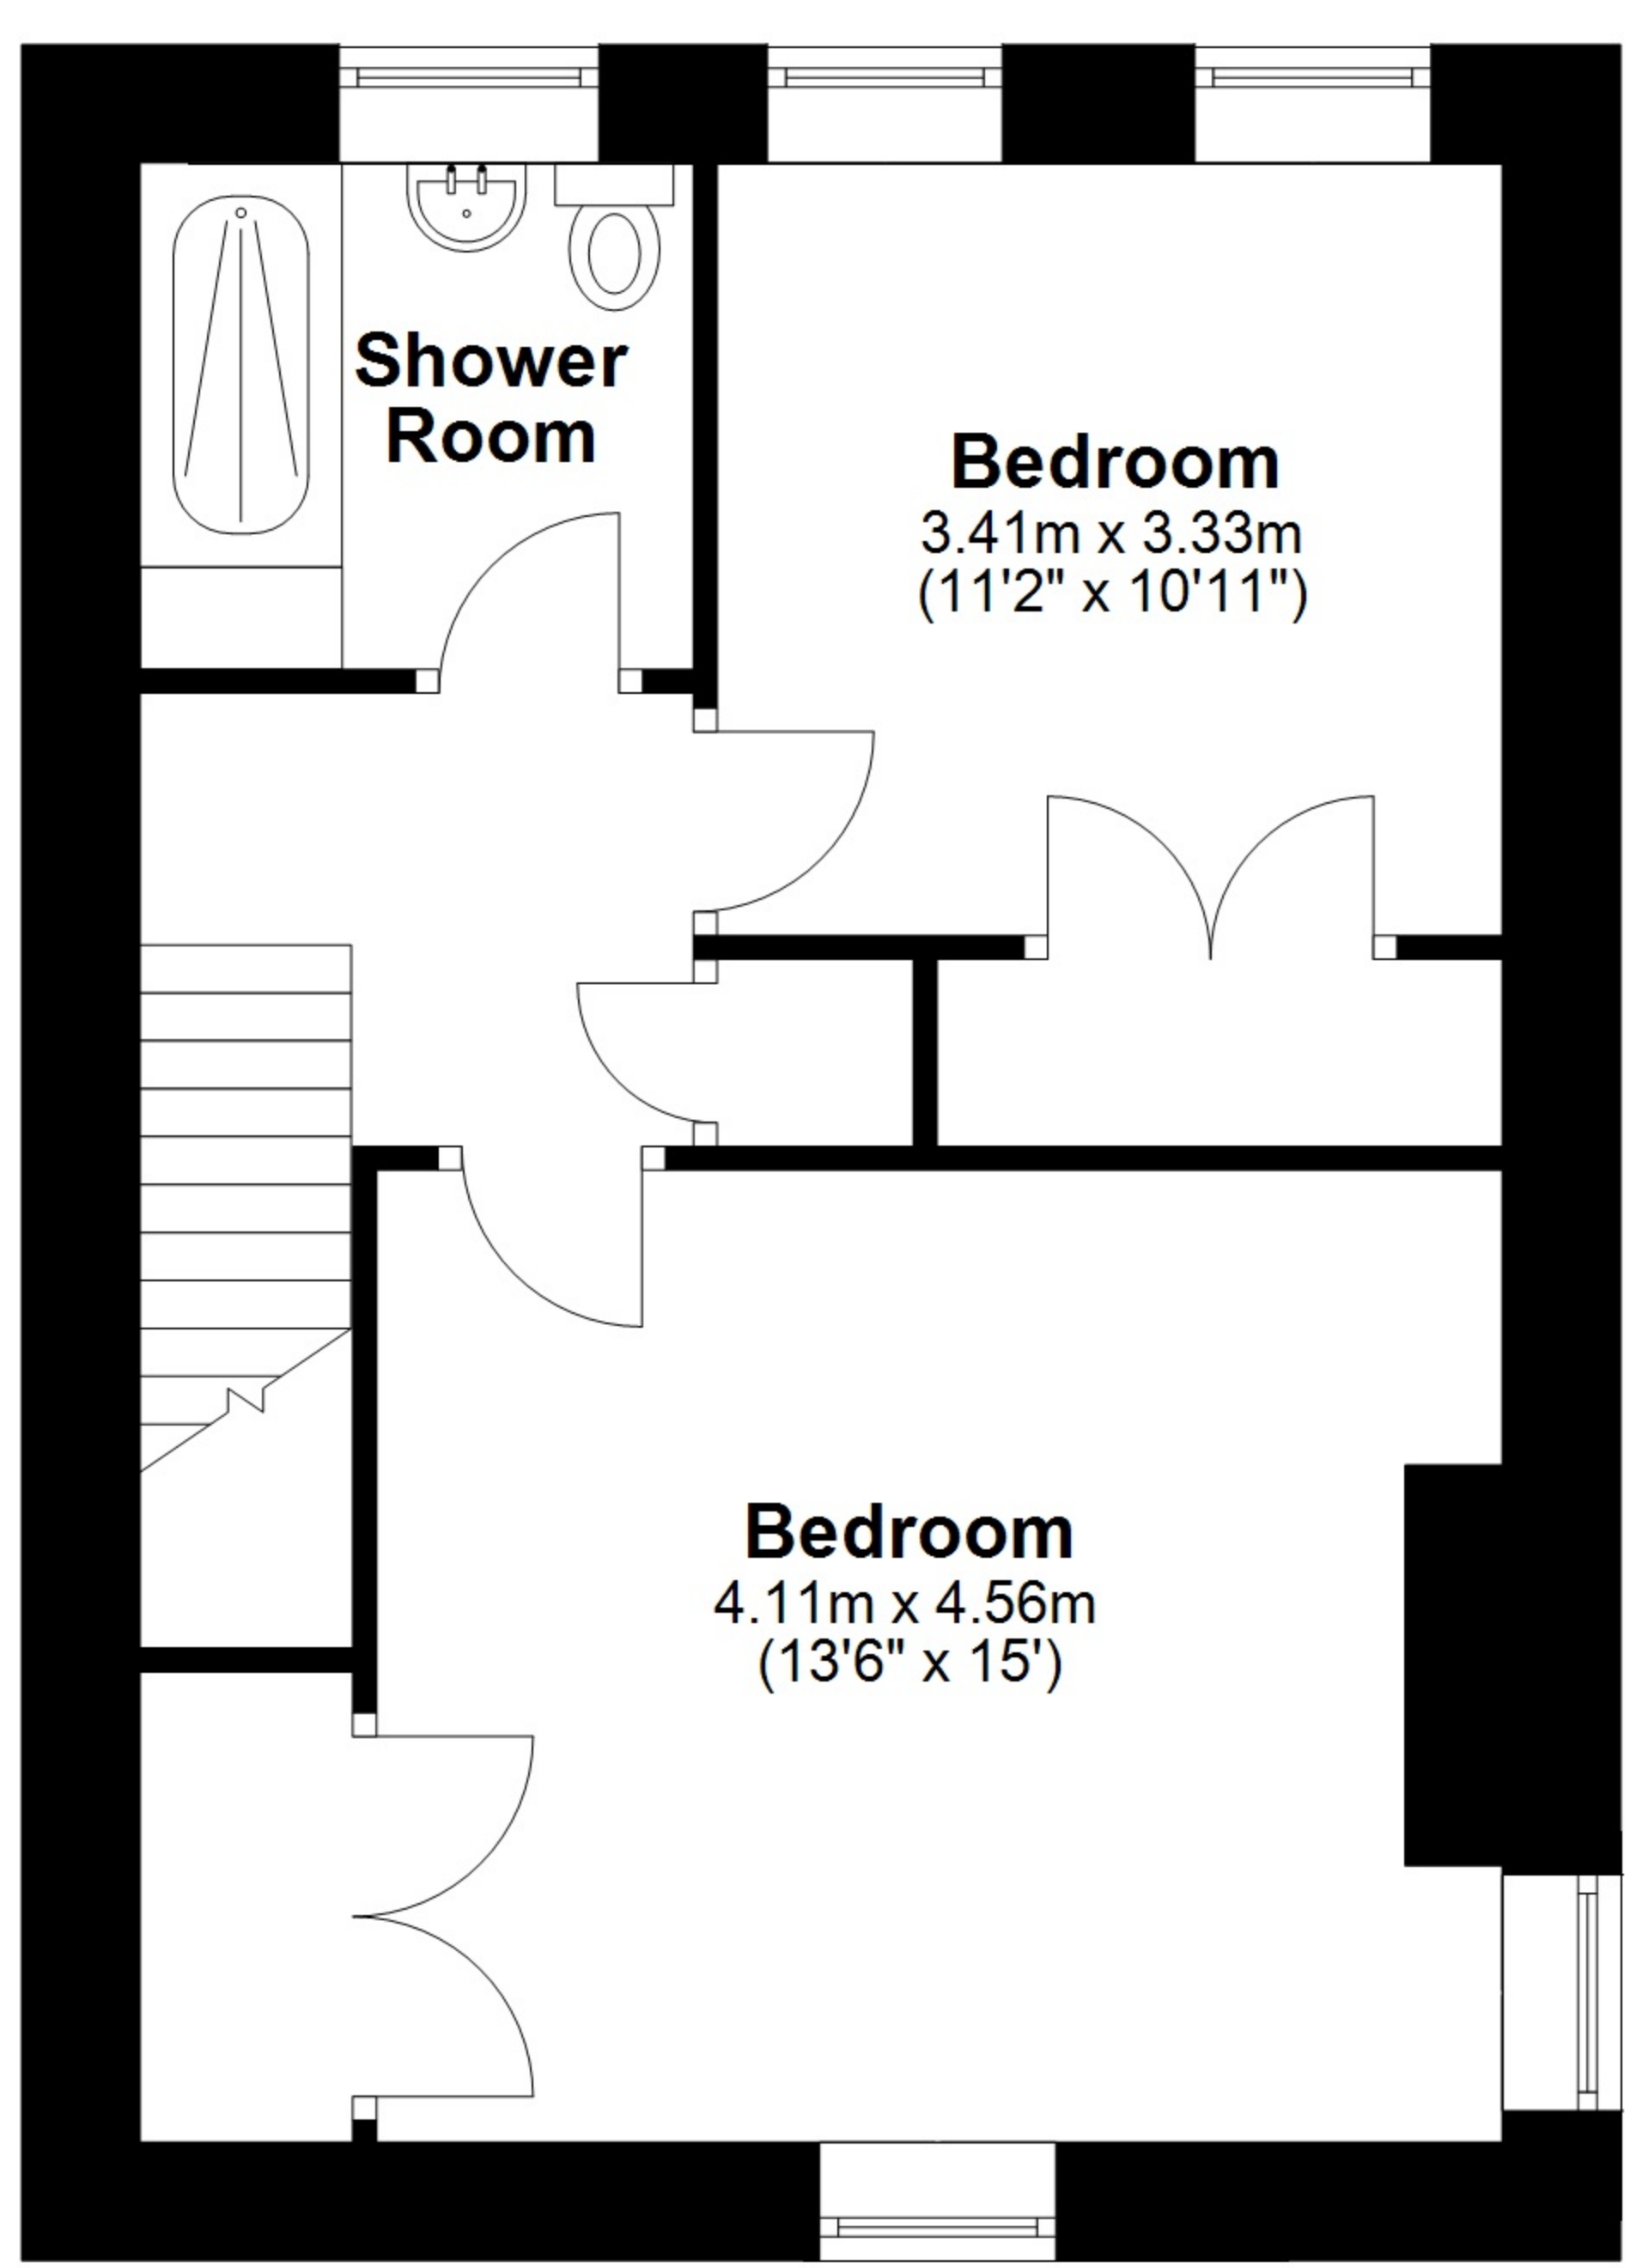

Total area: approx. 628.1 sq. metres (6760.5 sq. feet)

Total area: approx. 628.1 sq. metres (6760.5 sq. feet)

Total area: approx. 628.1 sq. metres (6760.5 sq. feet)

Total area: approx. 96.3 sq. metres (1036.6 sq. feet)