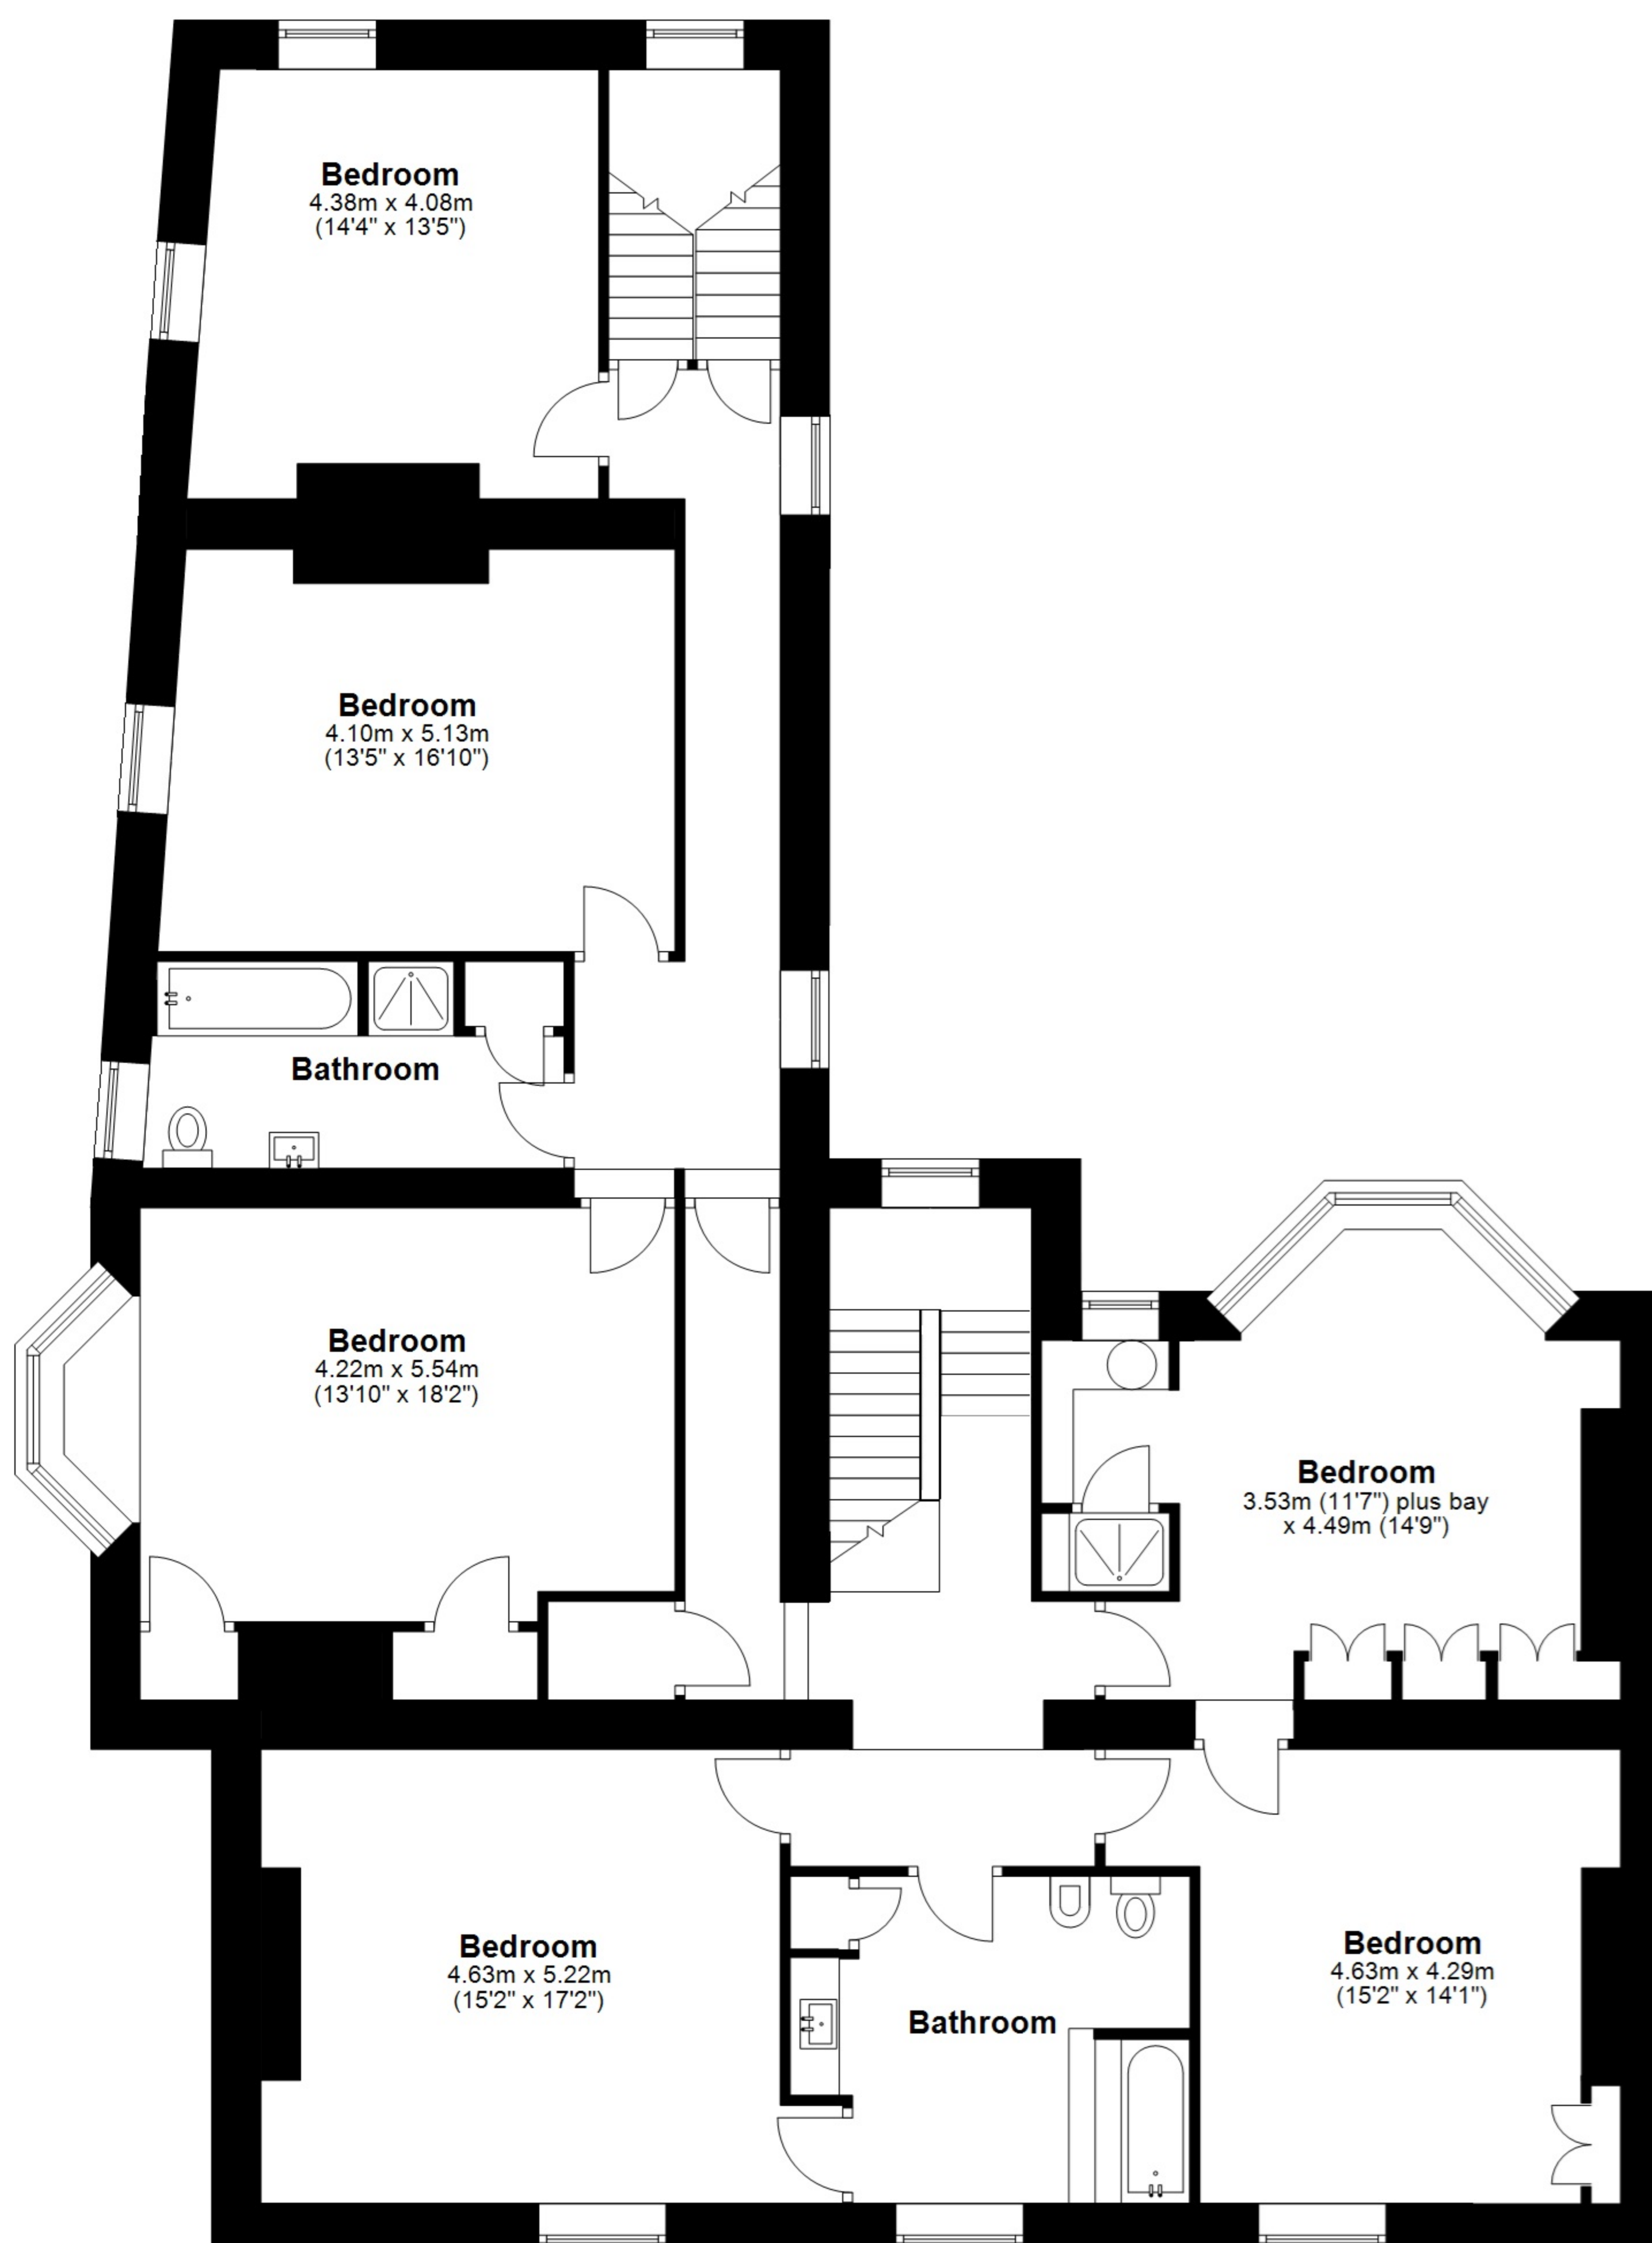

Total area: approx. 628.1 sq. metres (6760.5 sq. feet)

Total area: approx. 628.1 sq. metres (6760.5 sq. feet)

Total area: approx. 628.1 sq. metres (6760.5 sq. feet)

Total area: approx. 96.3 sq. metres (1036.6 sq. feet)