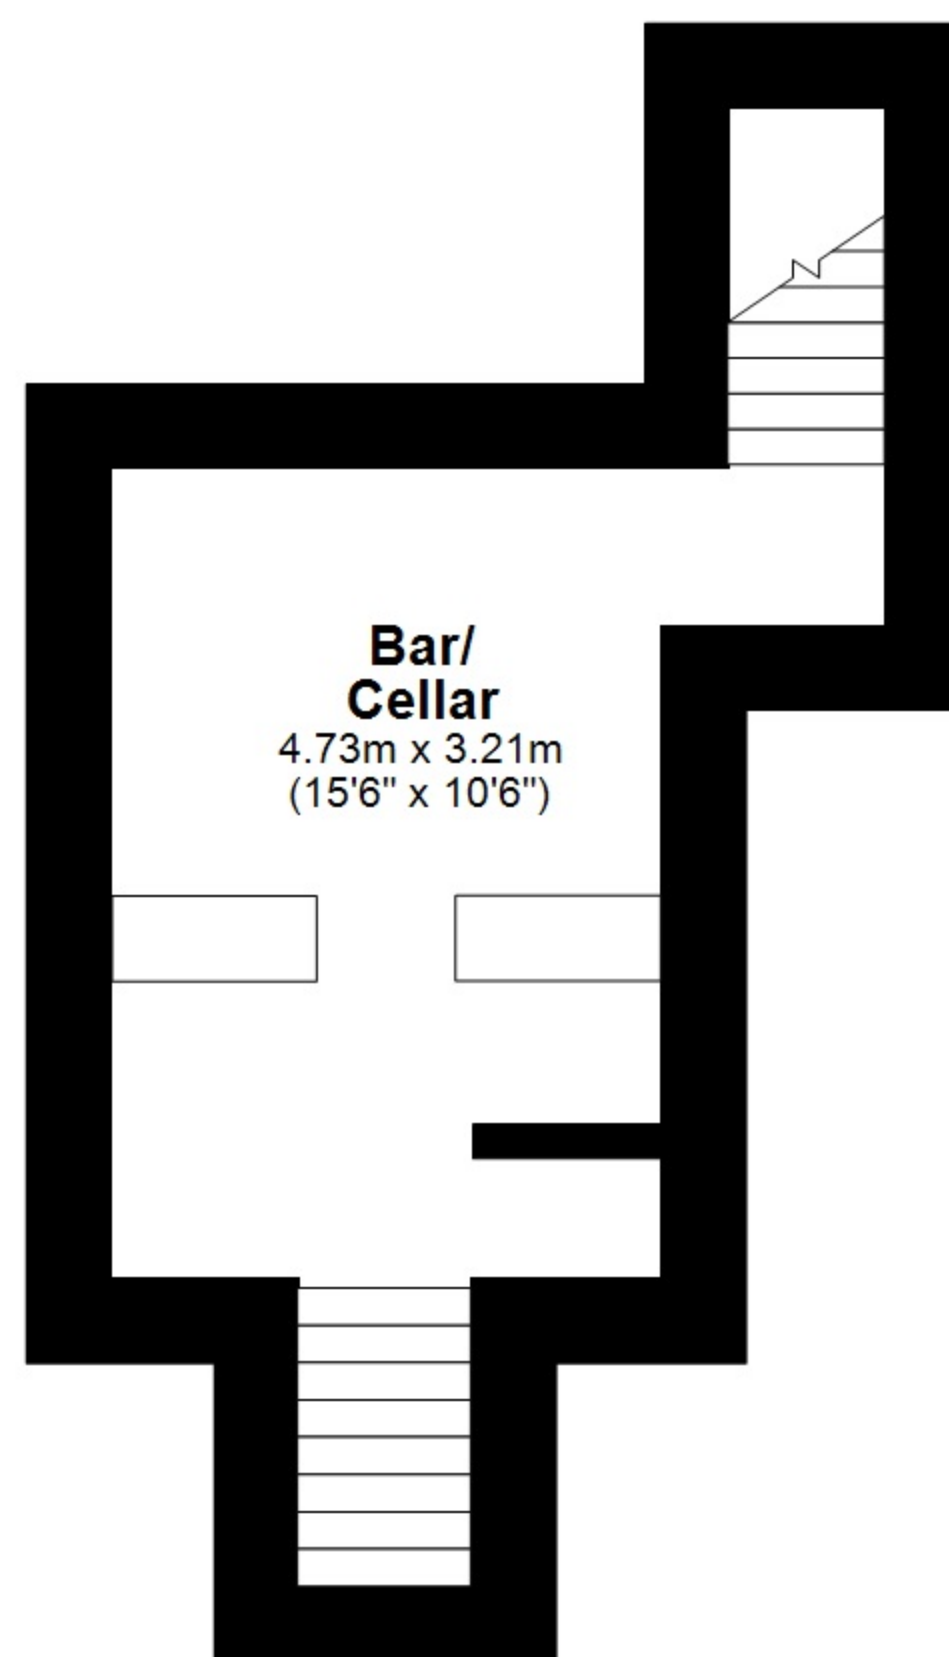

Total area: approx. 628.1 sq. metres (6760.5 sq. feet)

Total area: approx. 628.1 sq. metres (6760.5 sq. feet)

Total area: approx. 628.1 sq. metres (6760.5 sq. feet)

Total area: approx. 96.3 sq. metres (1036.6 sq. feet)