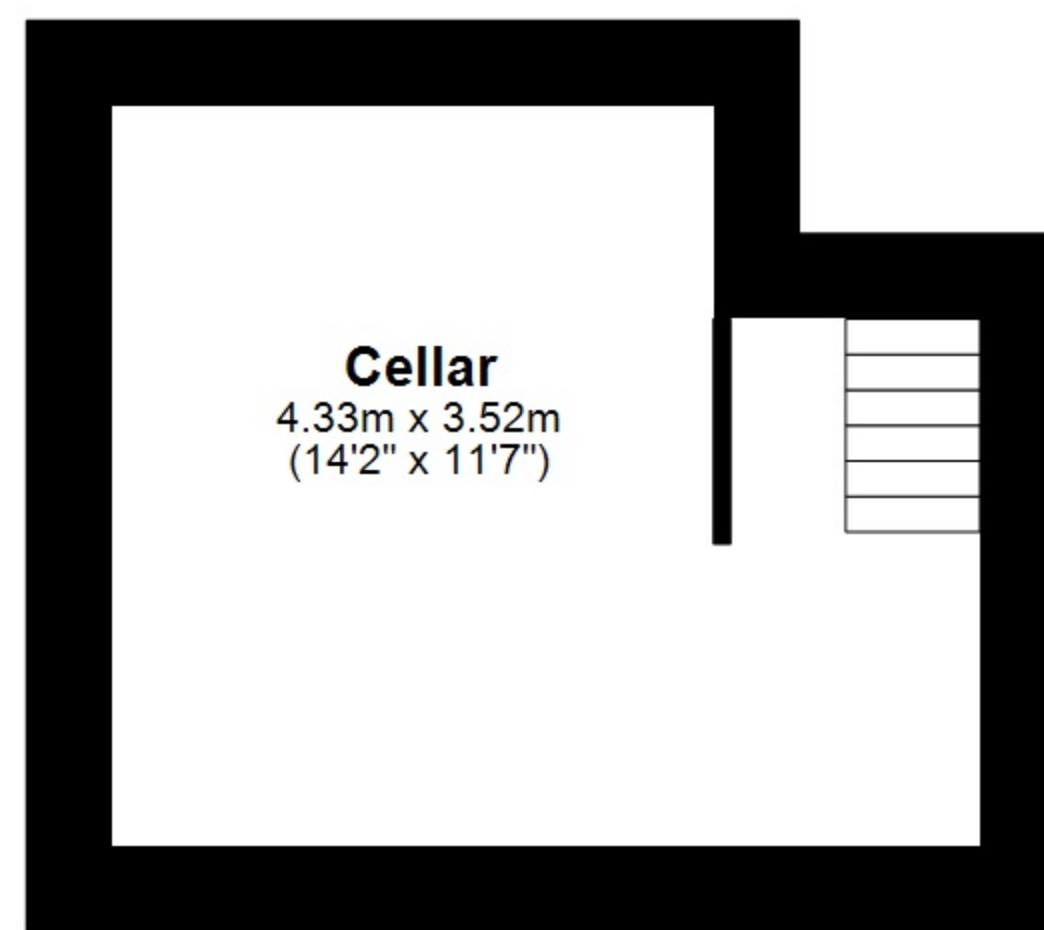

Total area: approx. 628.1 sq. metres (6760.5 sq. feet)

Total area: approx. 628.1 sq. metres (6760.5 sq. feet)

Total area: approx. 628.1 sq. metres (6760.5 sq. feet)

Total area: approx. 96.3 sq. metres (1036.6 sq. feet)