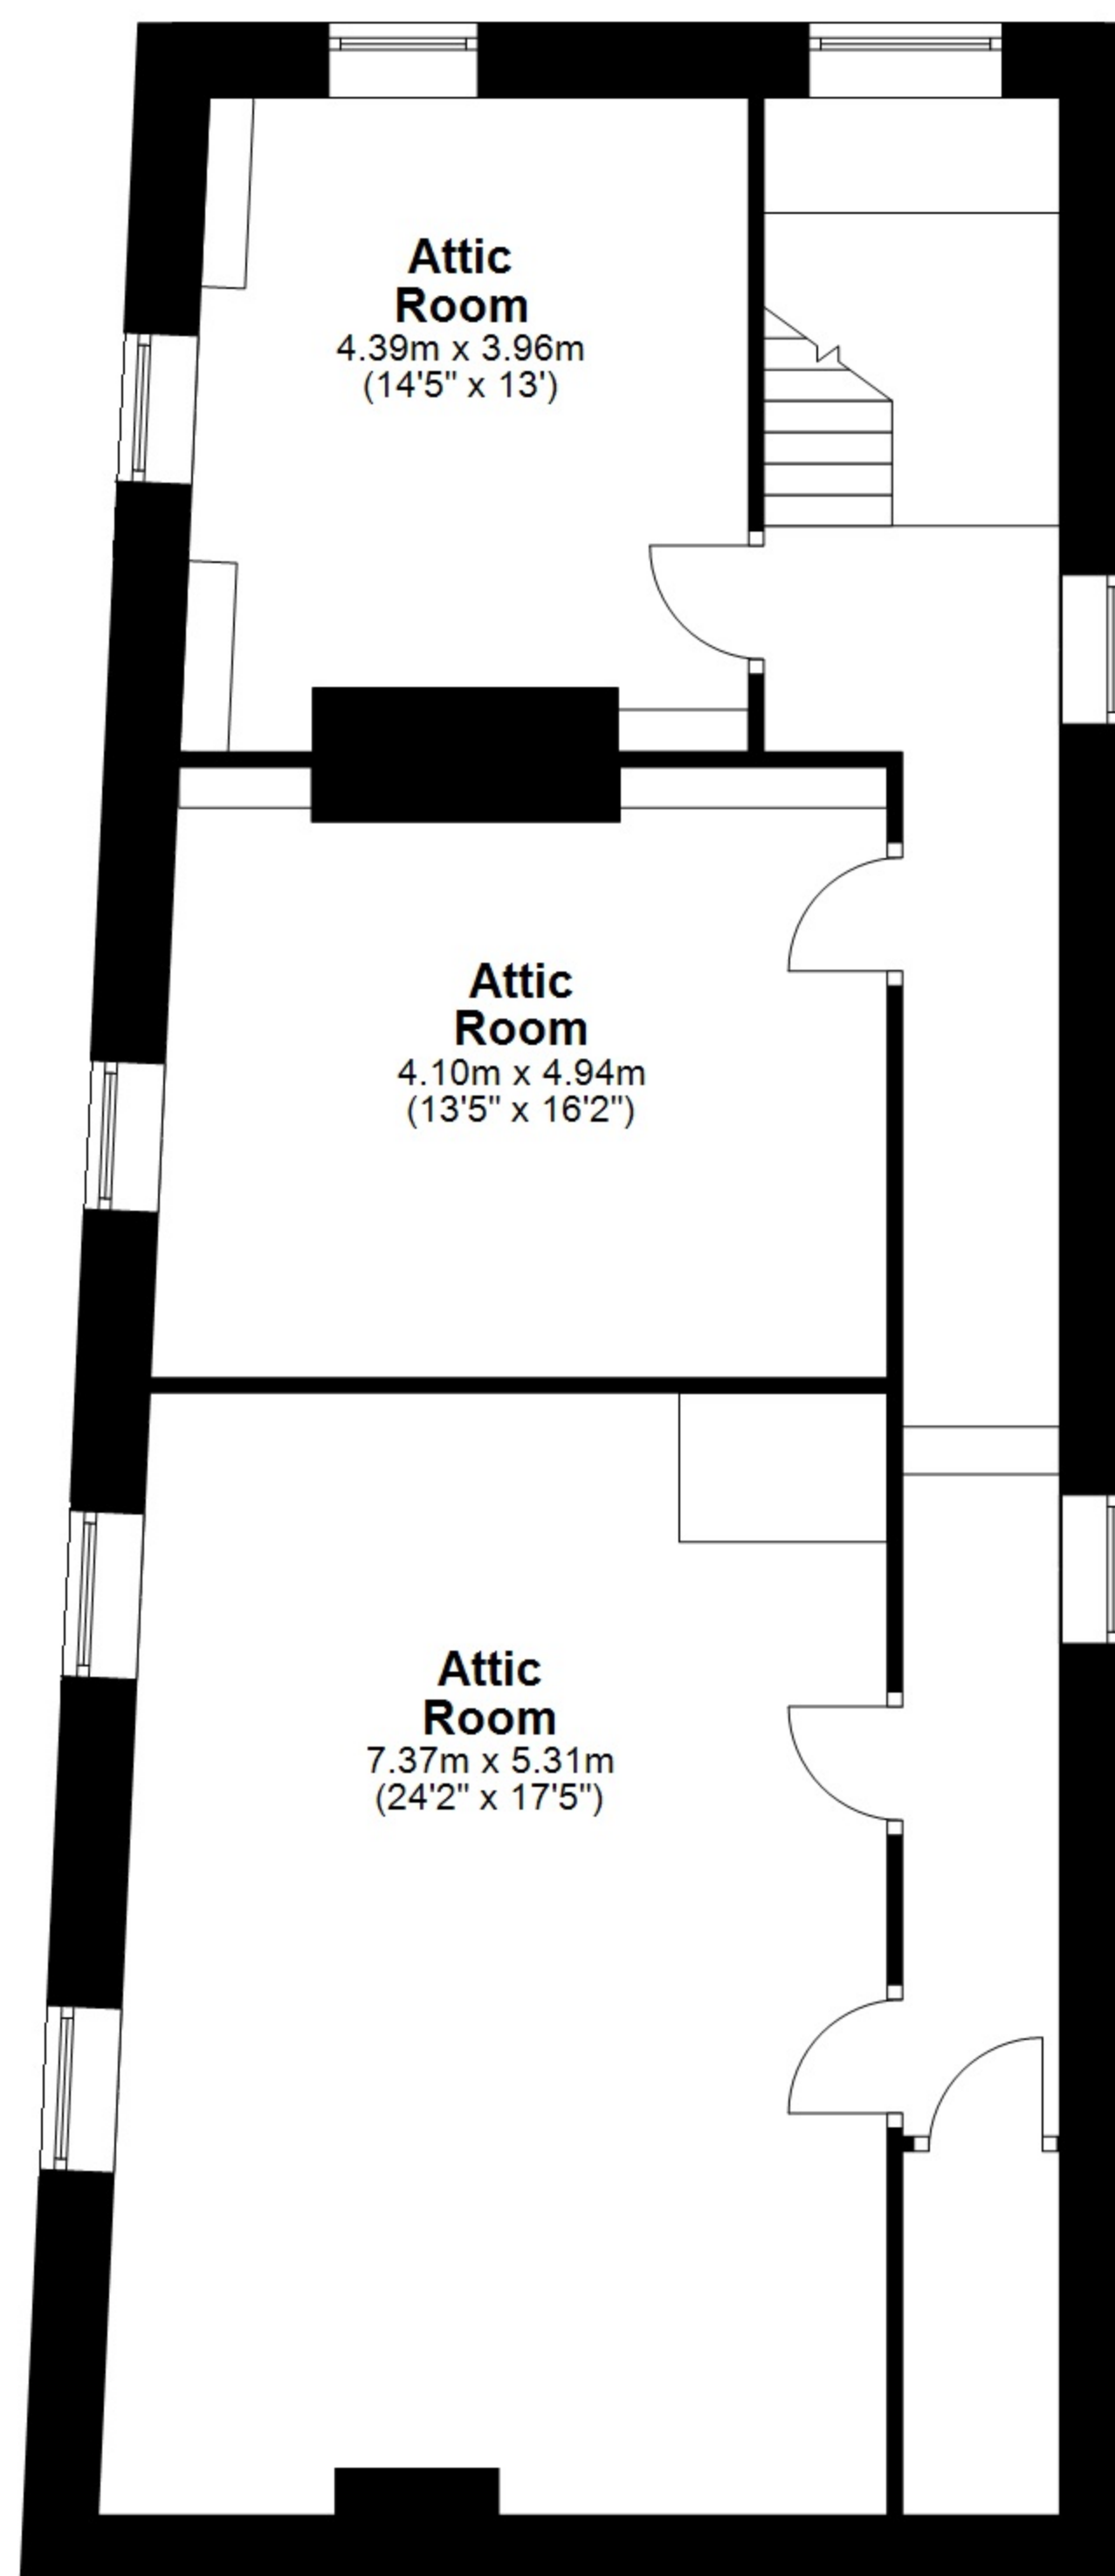

Total area: approx. 628.1 sq. metres (6760.5 sq. feet)

Total area: approx. 628.1 sq. metres (6760.5 sq. feet)

Total area: approx. 628.1 sq. metres (6760.5 sq. feet)

Total area: approx. 96.3 sq. metres (1036.6 sq. feet)