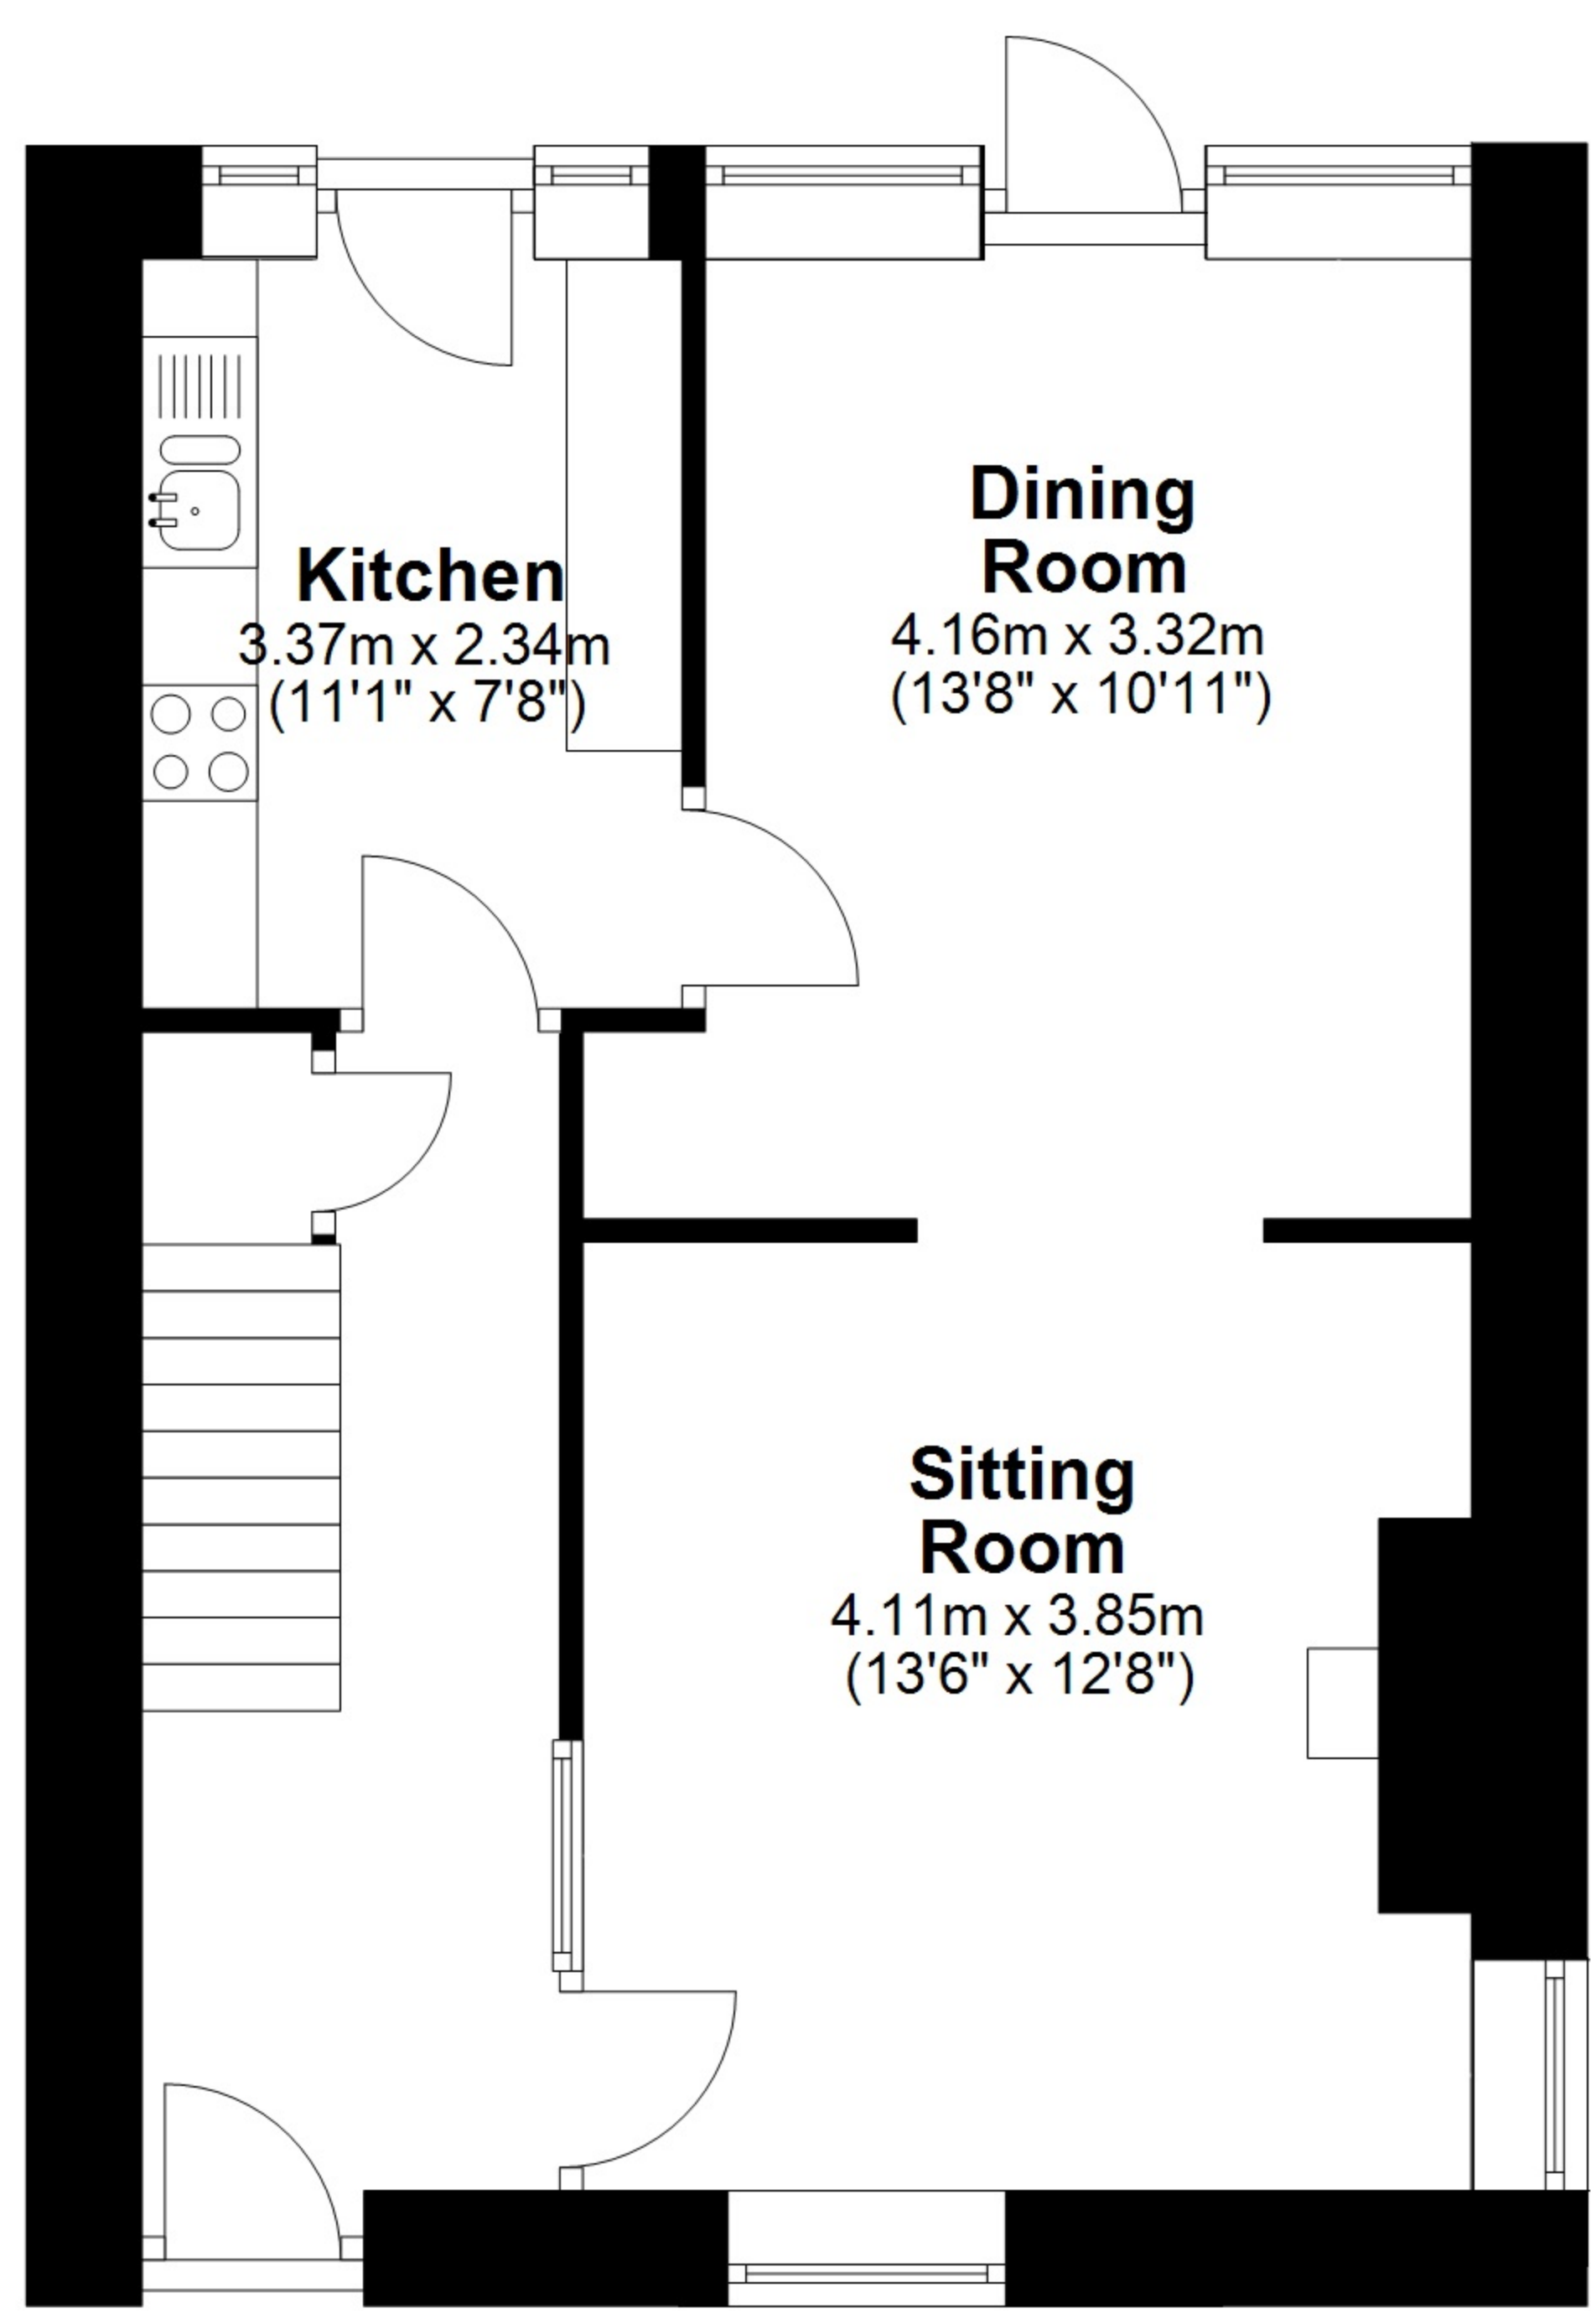

Total area: approx. 628.1 sq. metres (6760.5 sq. feet)

Total area: approx. 628.1 sq. metres (6760.5 sq. feet)

Total area: approx. 628.1 sq. metres (6760.5 sq. feet)

Total area: approx. 96.3 sq. metres (1036.6 sq. feet)