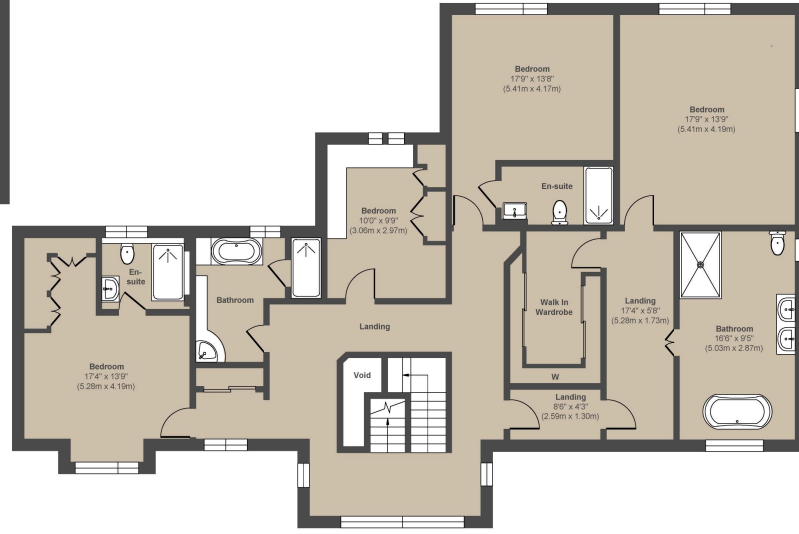

Maison

Approx. Gross Internal Floor Area 7565 sq. ft / 702.90 sq. m (Including Garage & Outbuilding)

Illustration for identification purposes only, measurements are approximate, not to scale.