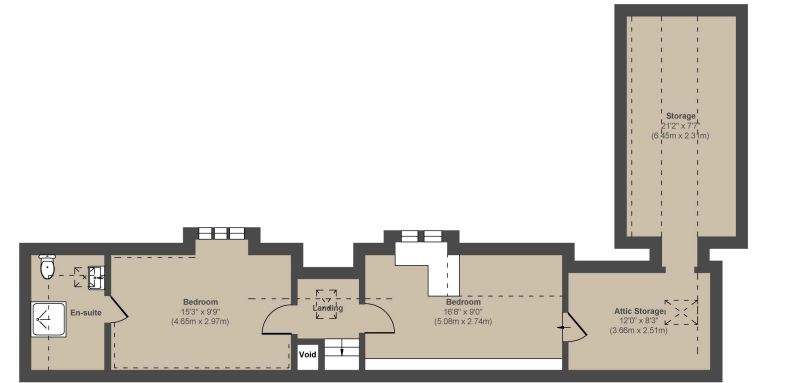

Maison

Approx. Gross Internal Floor Area 7565 sq. ft / 702.90 sq. m (Including Garage & Outbuilding)

Illustration for identification purposes only, measurements are approximate, not to scale.