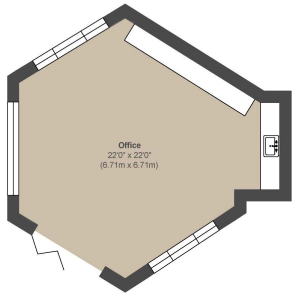

Maison

Approx. Gross Internal Floor Area 7565 sq. ft / 702.90 sq. m (Including Garage & Outbuilding)

Illustration for identification purposes only, measurements are approximate, not to scale.