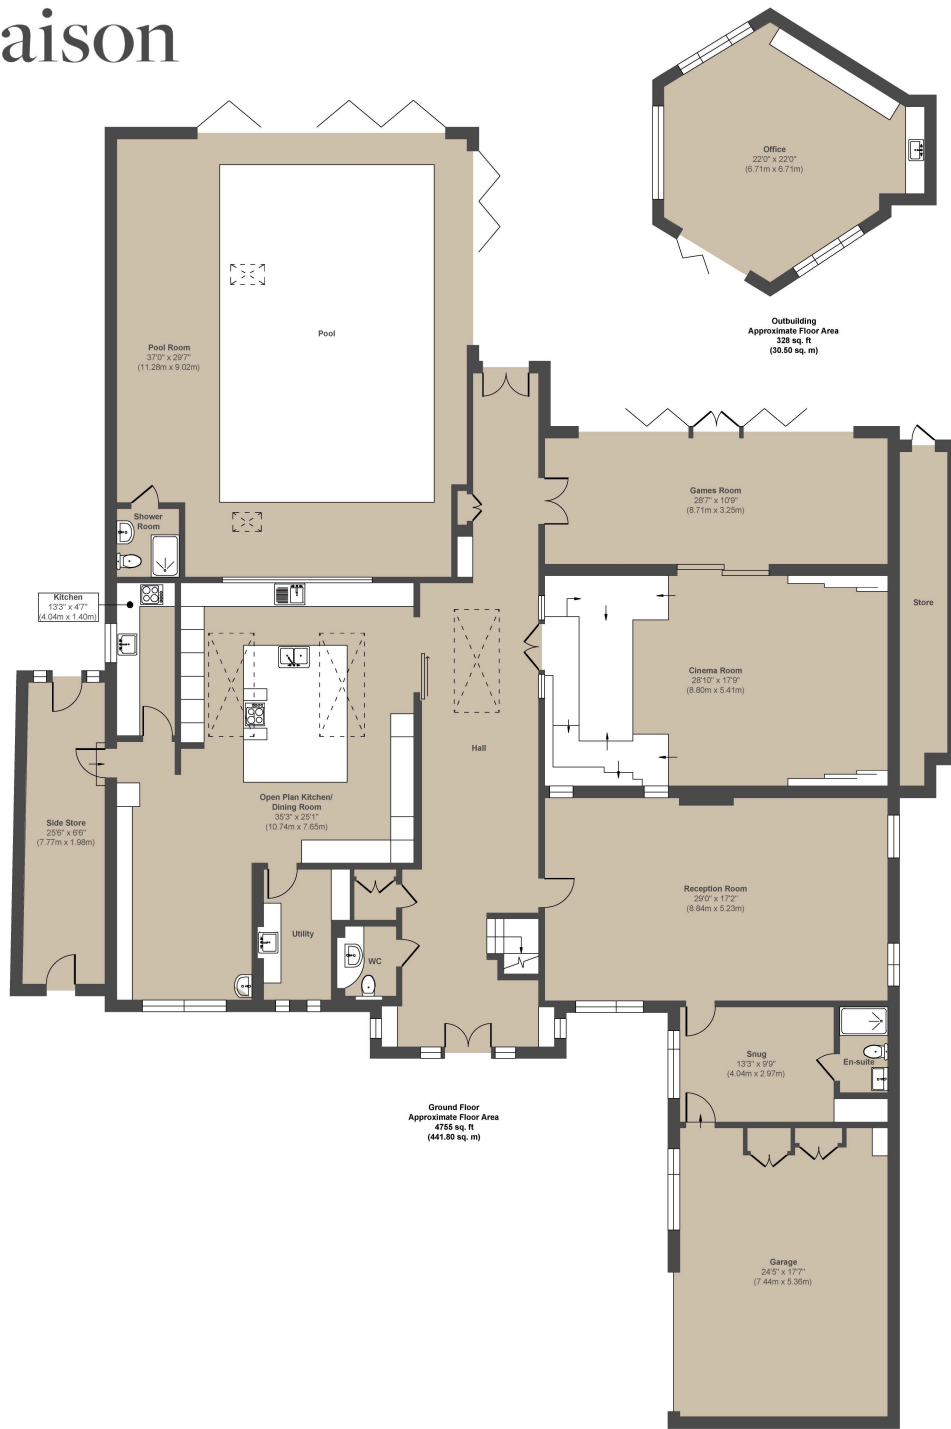

Maison

Approx. Gross Internal Floor Area 7565 sq. ft / 702.90 sq. m (Including Garage & Outbuilding)

Illustration for identification purposes only, measurements are approximate, not to scale.