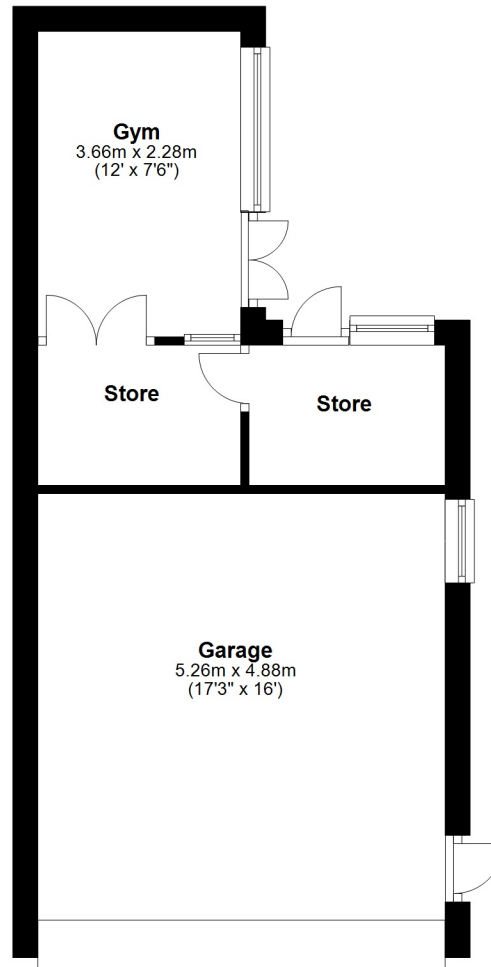

Total area: approx. 309.1 sq. metres (3326.8 sq. feet)

Total area: approx. 309.1 sq. metres (3326.8 sq. feet)

Total area: approx. 309.1 sq. metres (3326.8 sq. feet)