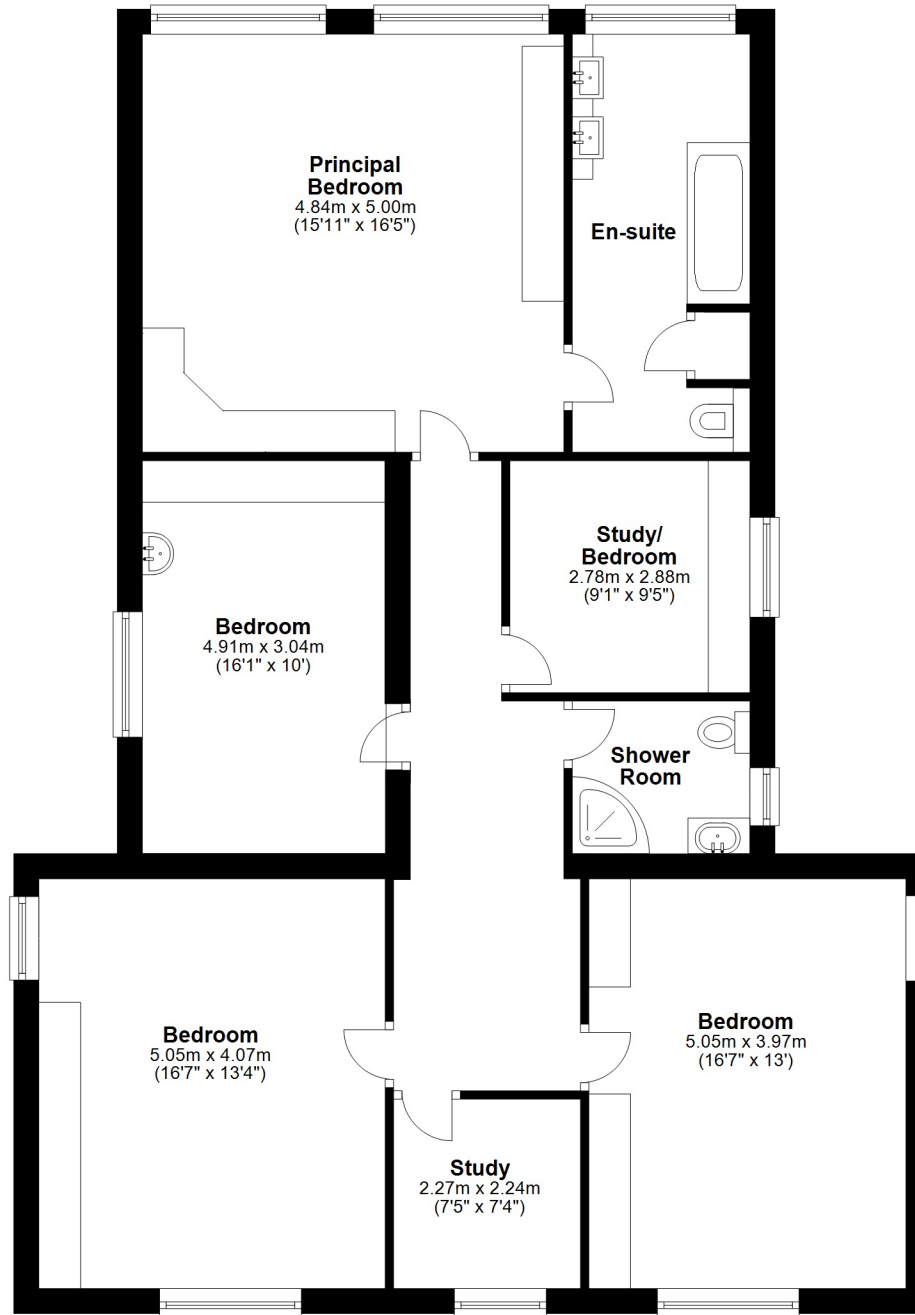

Total area: approx. 309.1 sq. metres (3326.8 sq. feet)

Total area: approx. 309.1 sq. metres (3326.8 sq. feet)

Total area: approx. 309.1 sq. metres (3326.8 sq. feet)