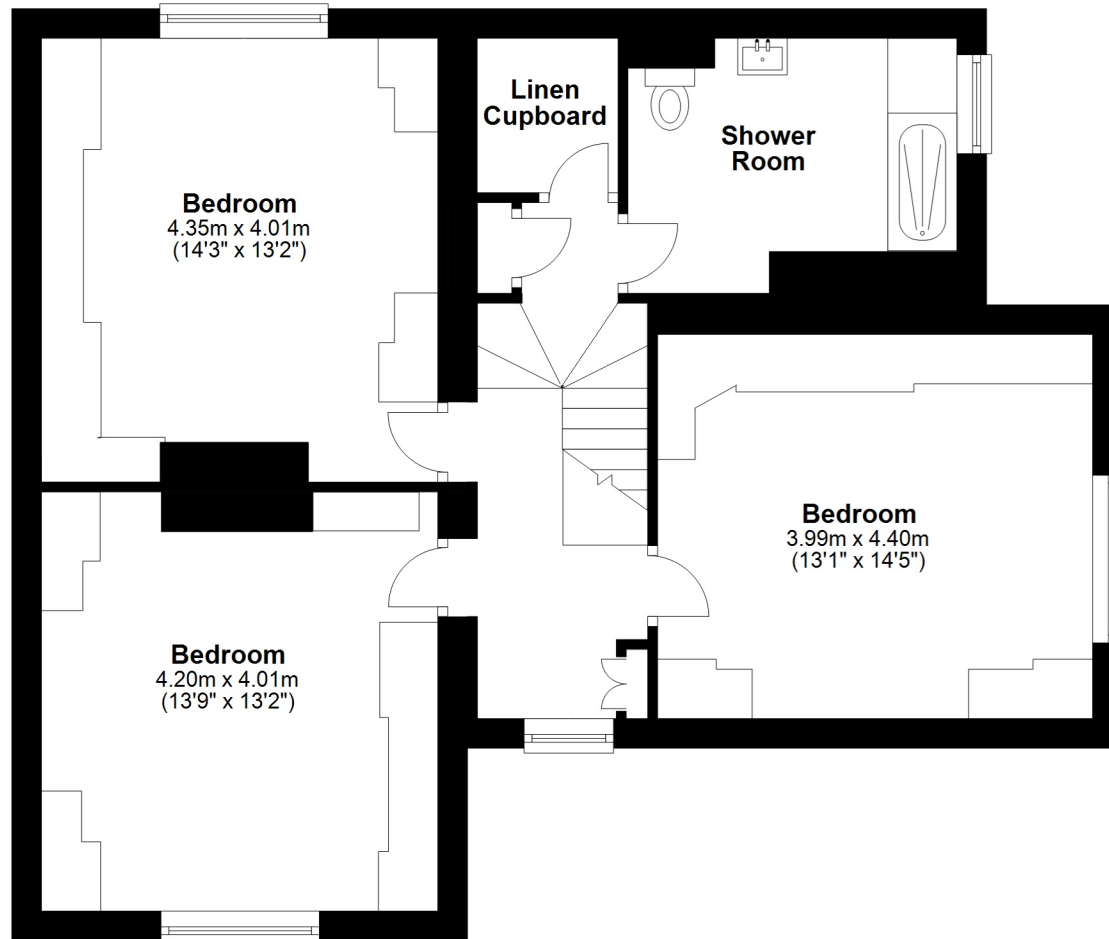

Total area: approx. 204.7 sq. metres (2203.1 sq. feet)

Total area: approx. 204.7 sq. metres (2203.1 sq. feet)