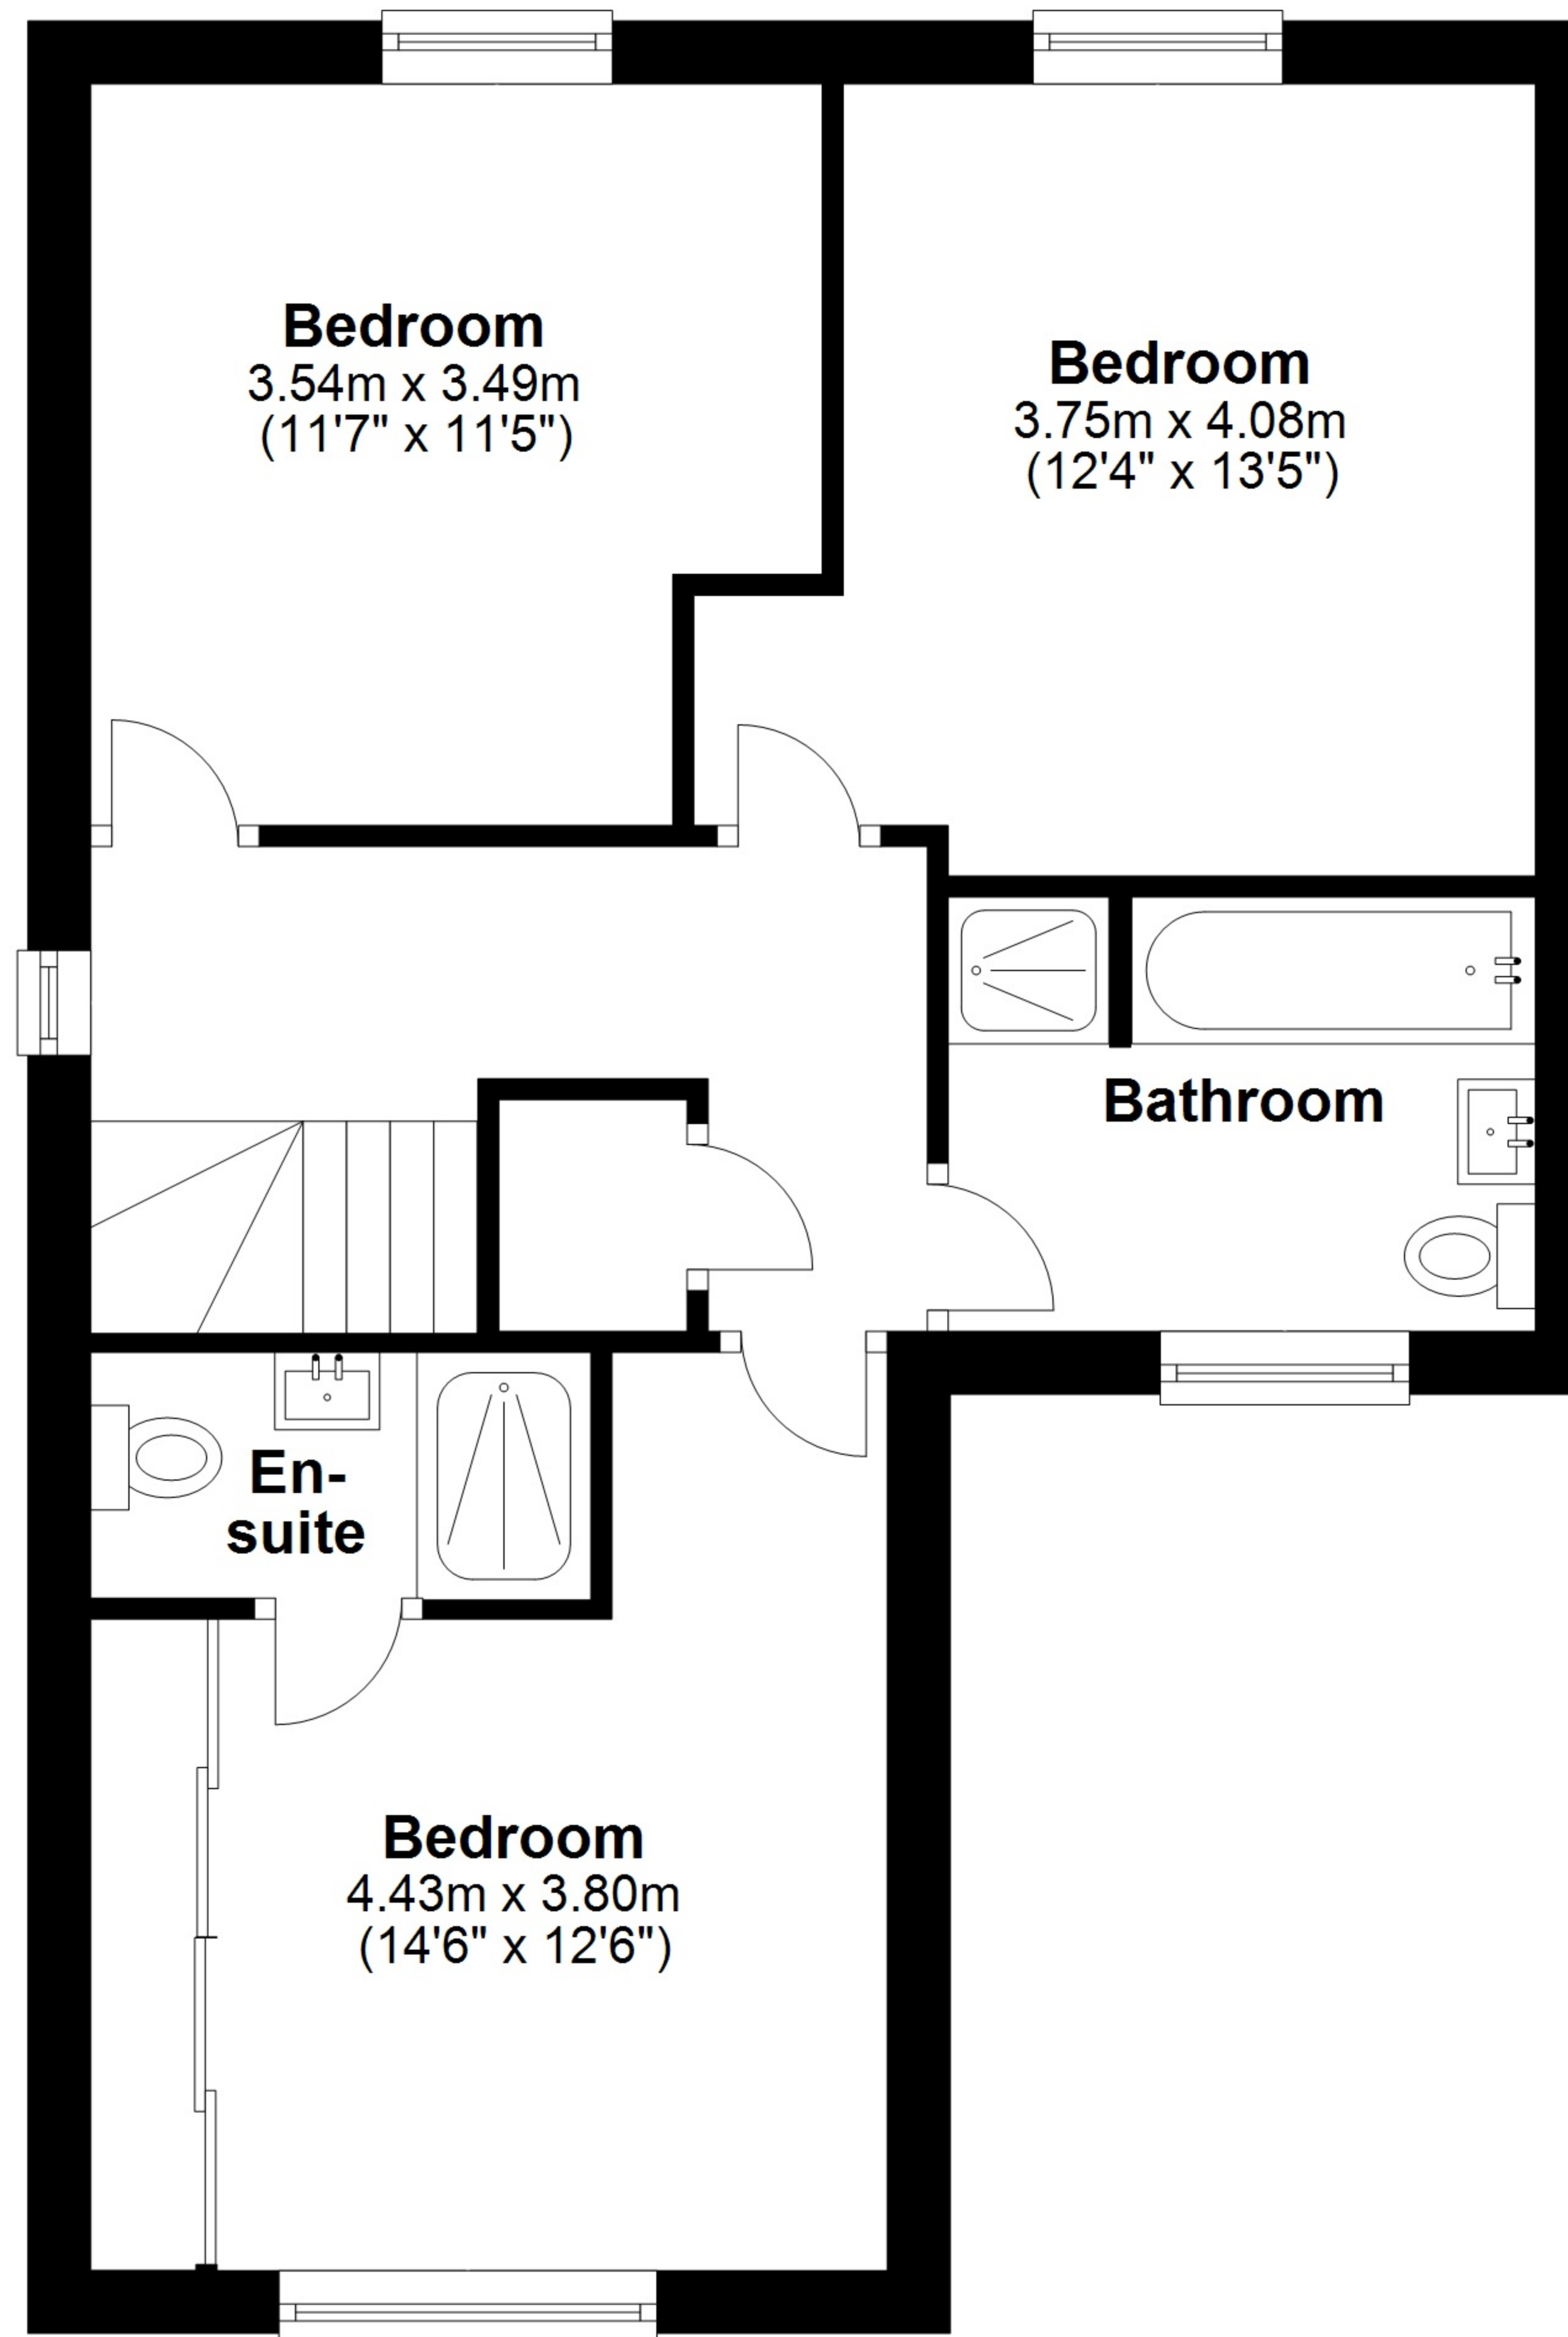

Total area: approx. 122.4 sq. metres (1317.1 sq. feet)

Total area: approx. 122.4 sq. metres (1317.1 sq. feet)