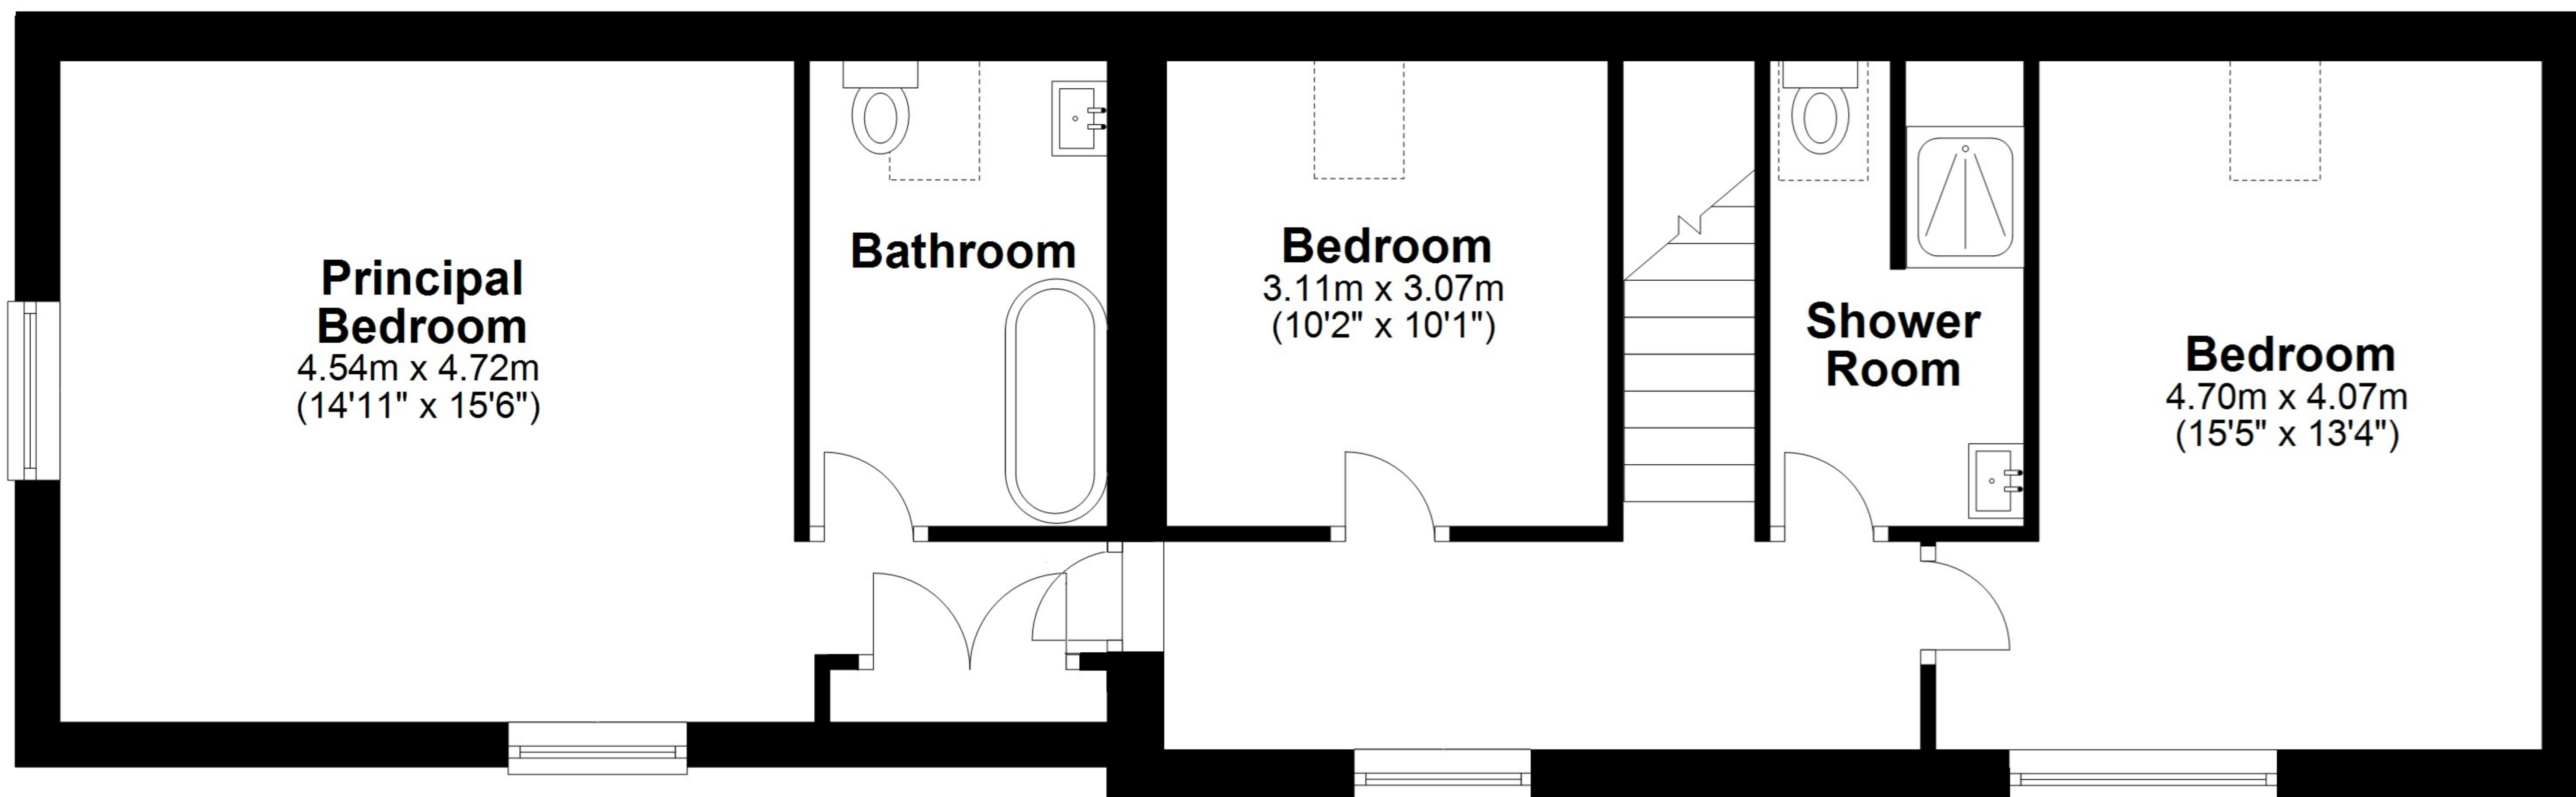

Total area: approx. 176.1 sq. metres (1895.0 sq. feet)

Total area: approx. 176.1 sq. metres (1895.0 sq. feet)