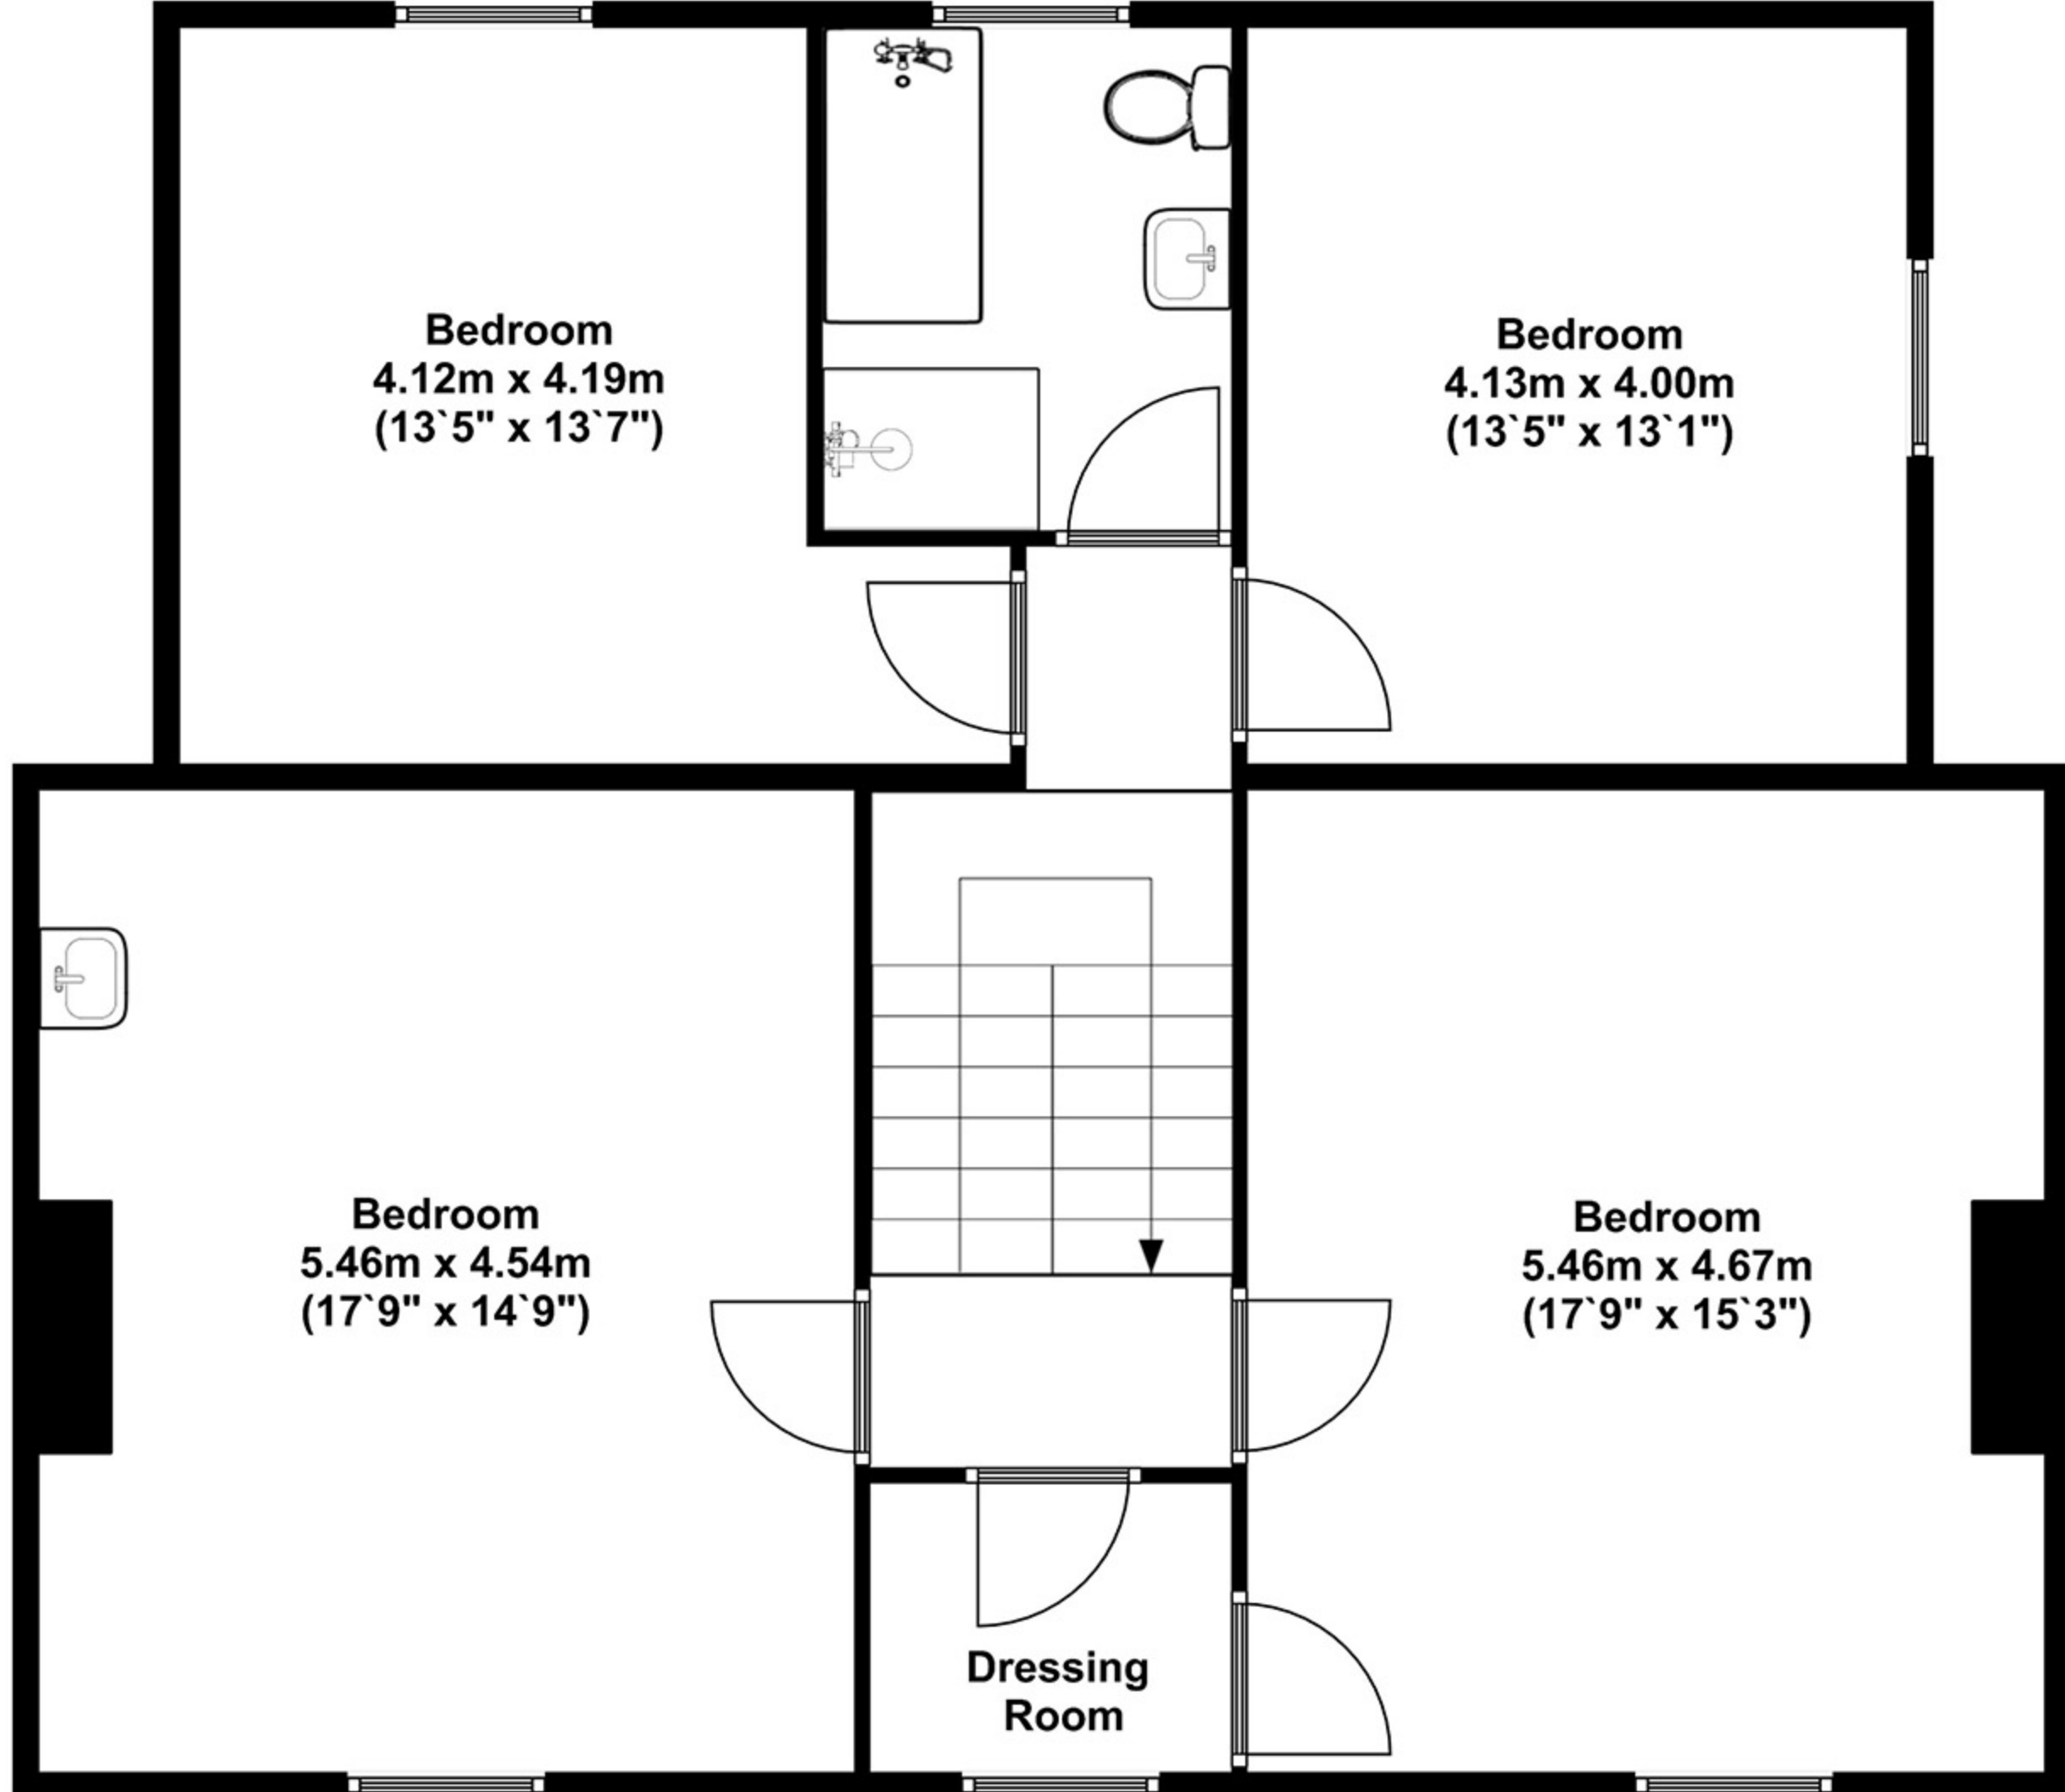

# Drumleaning, Wigton, CA7

Ground Floor

First Floor

Basement  
11.17m x 3.98m  
(36'6" x 13')