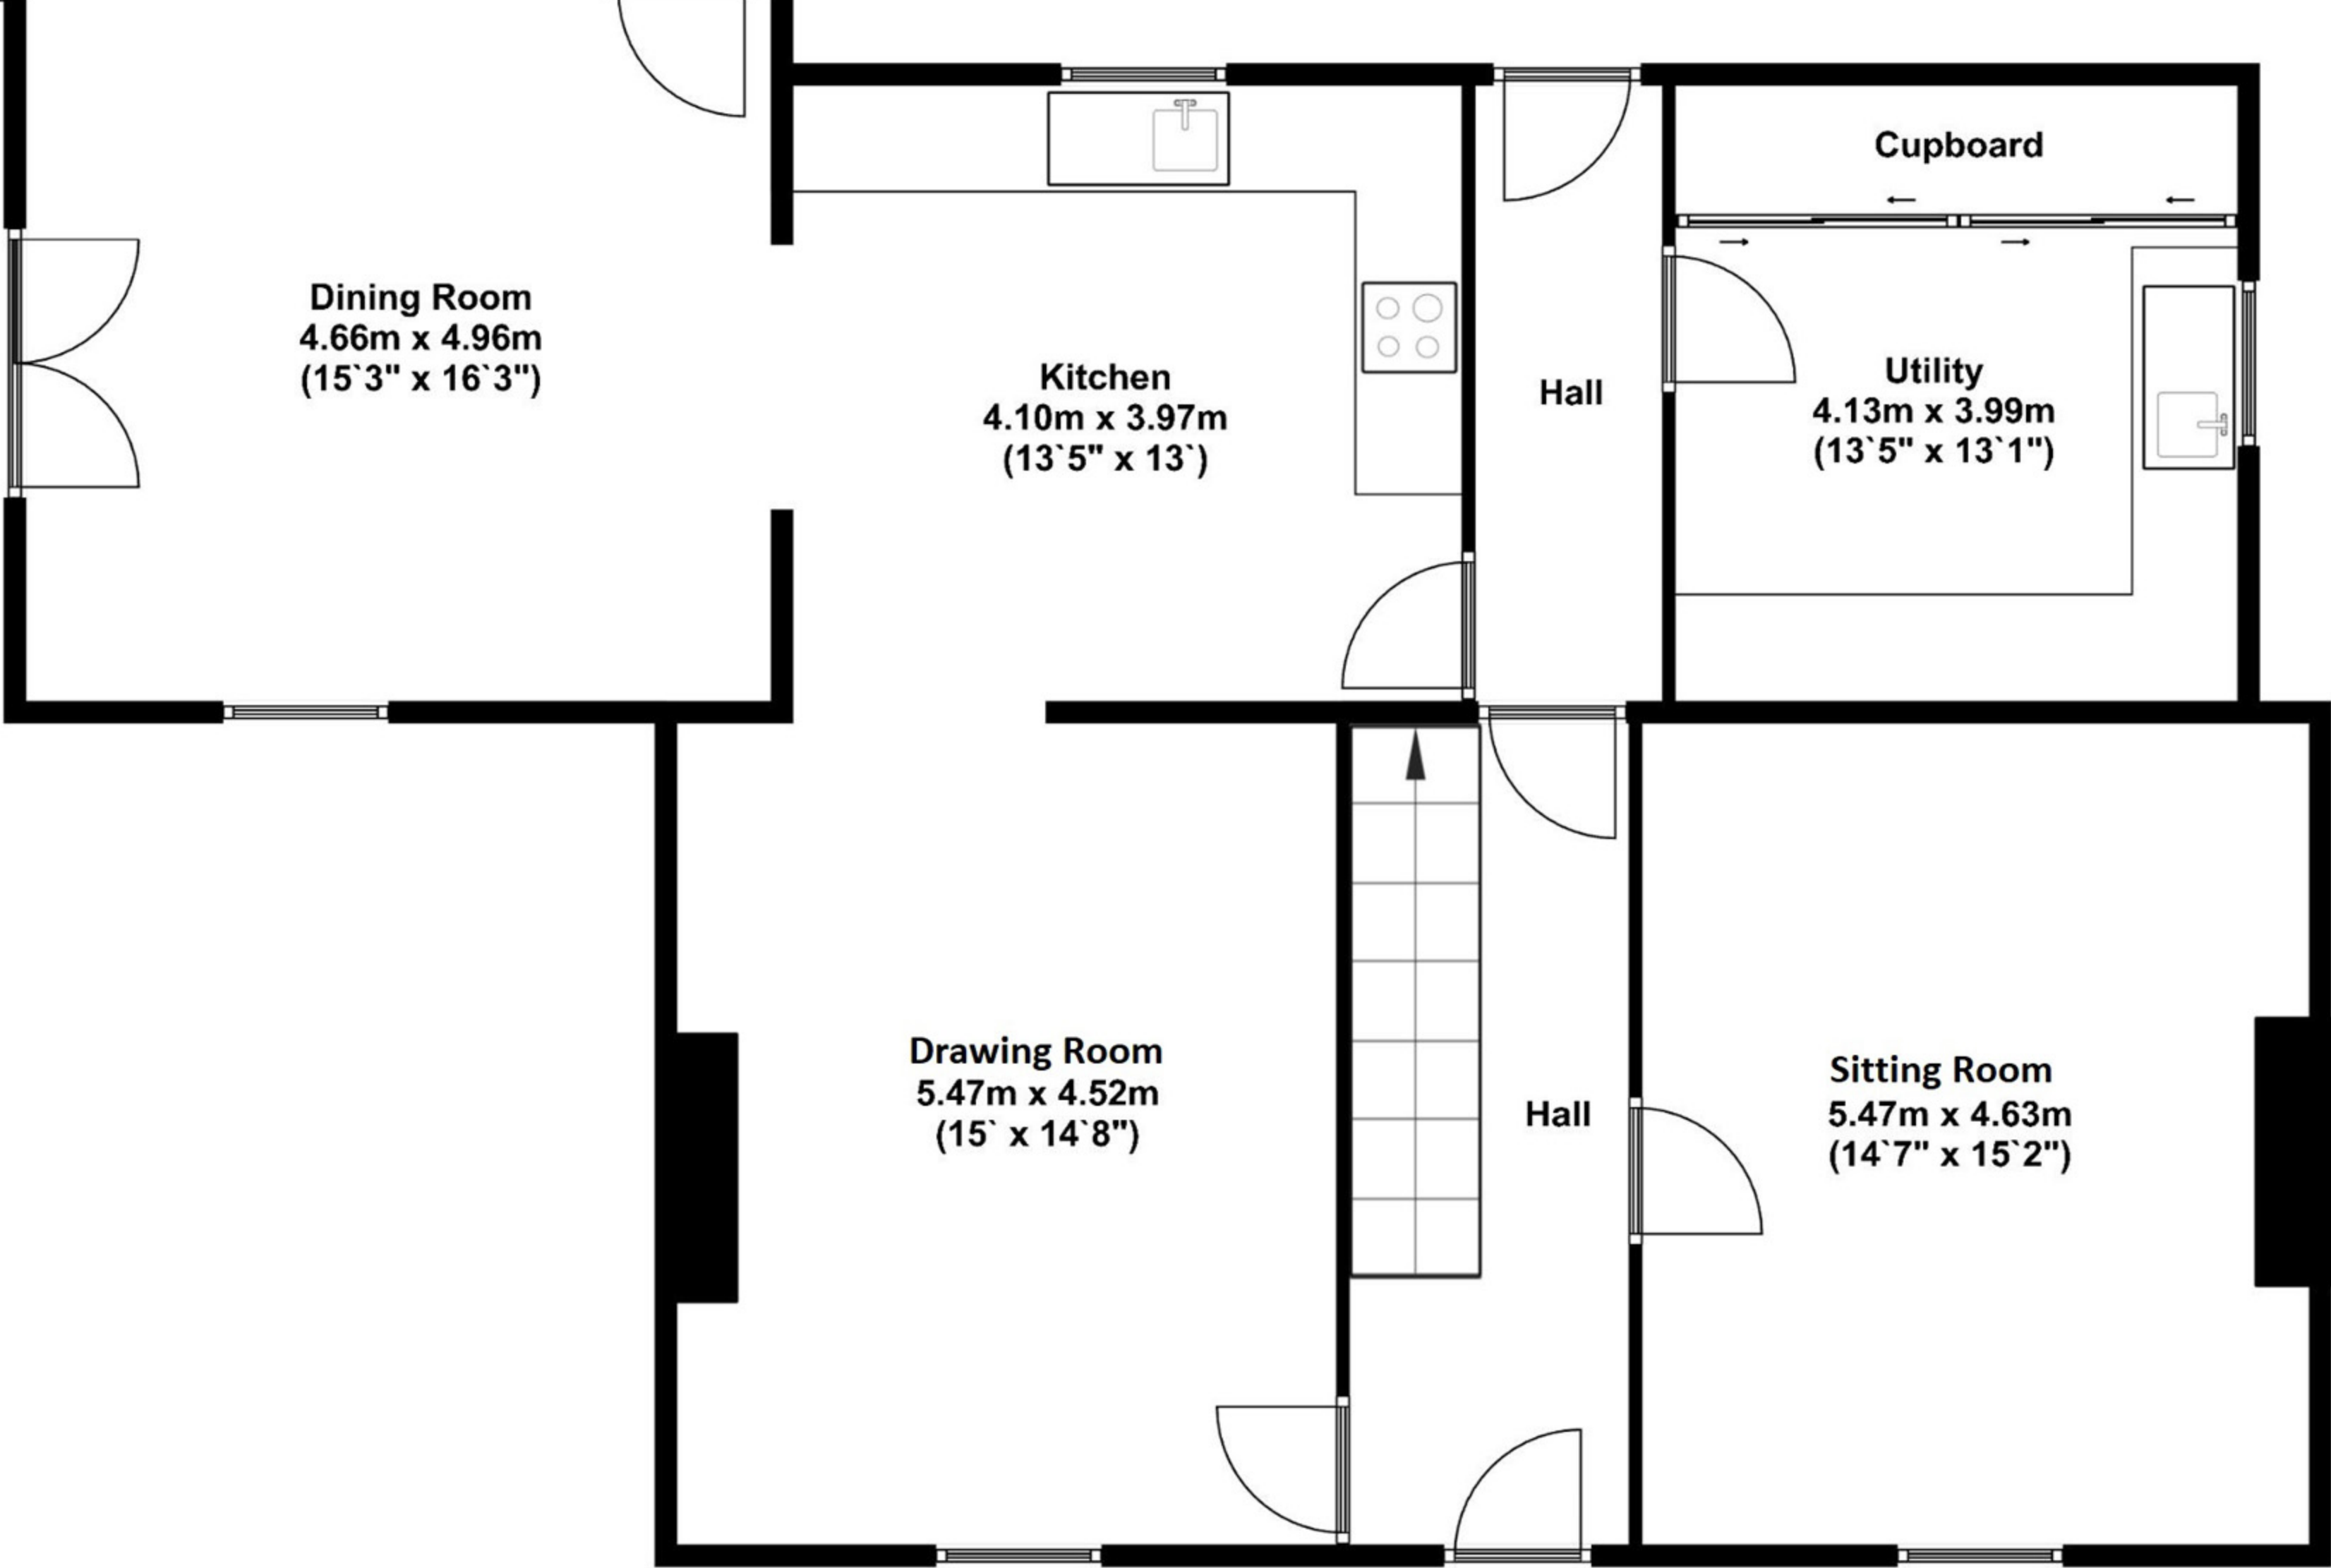

# Drumleaning, Wigton, CA7

Ground Floor

First Floor

Basement  
11.17m x 3.98m  
(36'6" x 13')