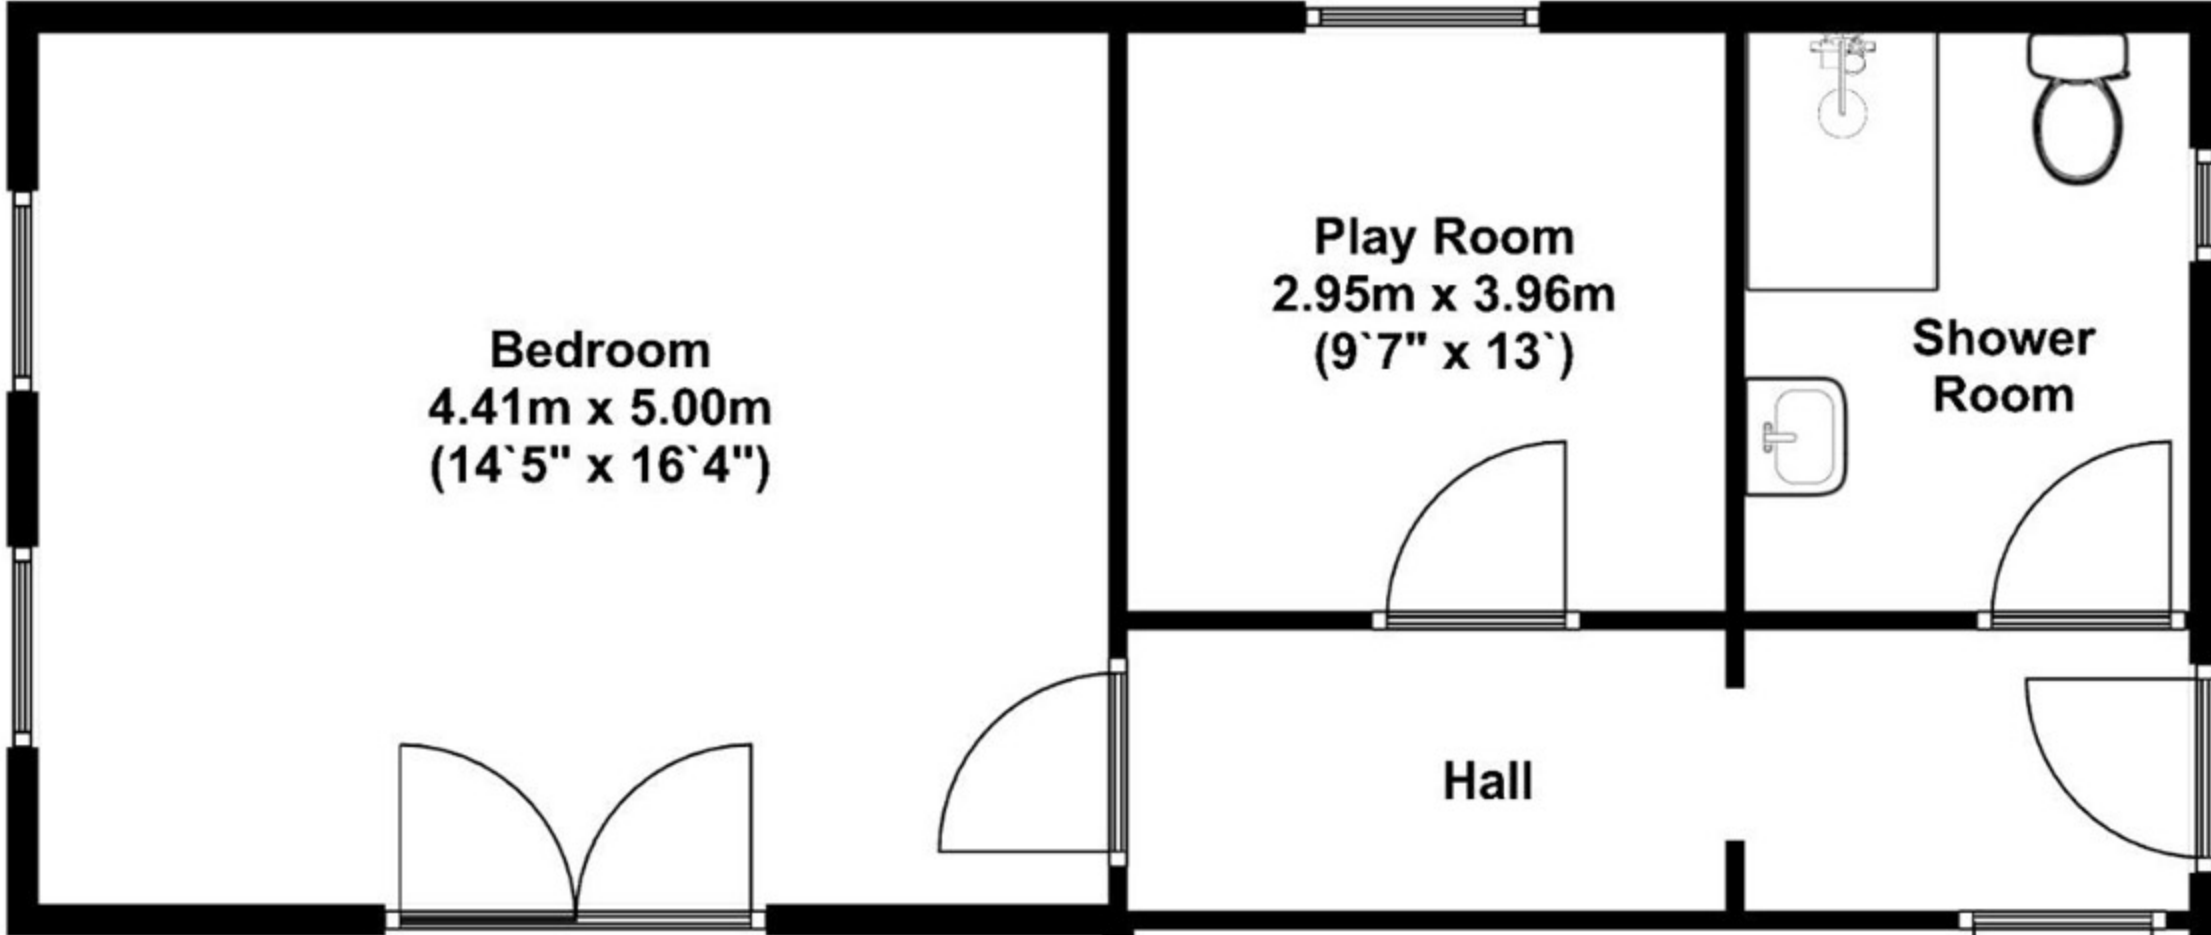

# Drumleaning, Wigton, CA7

Ground Floor

First Floor

Basement  
11.17m x 3.98m  
(36'6" x 13')