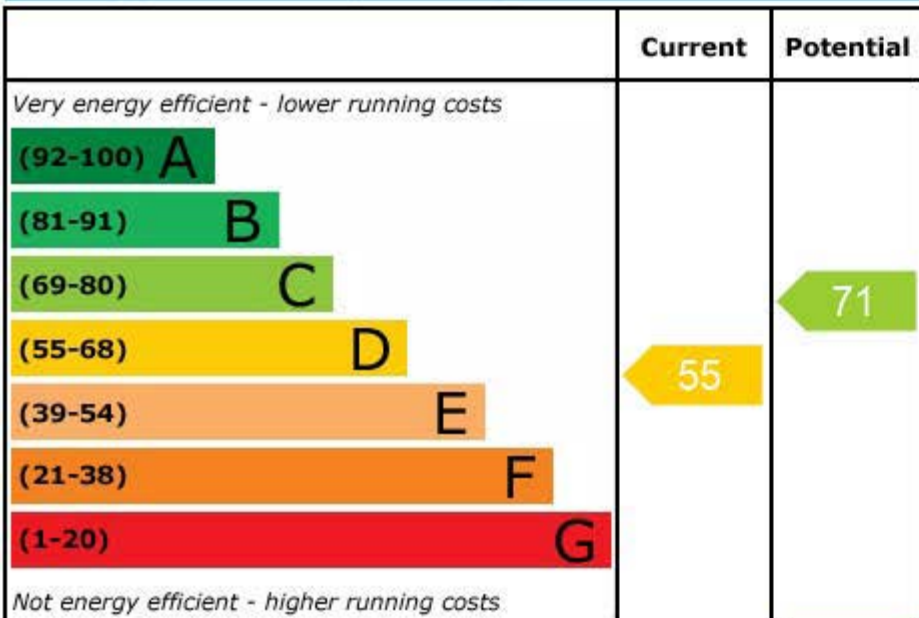

## Energy Efficiency Rating

England, Scotland & Wales

EU Directive  
2002/91/EC

## Environmental (CO<sub>2</sub>) Impact Rating

England, Scotland & Wales

EU Directive  
2002/91/EC