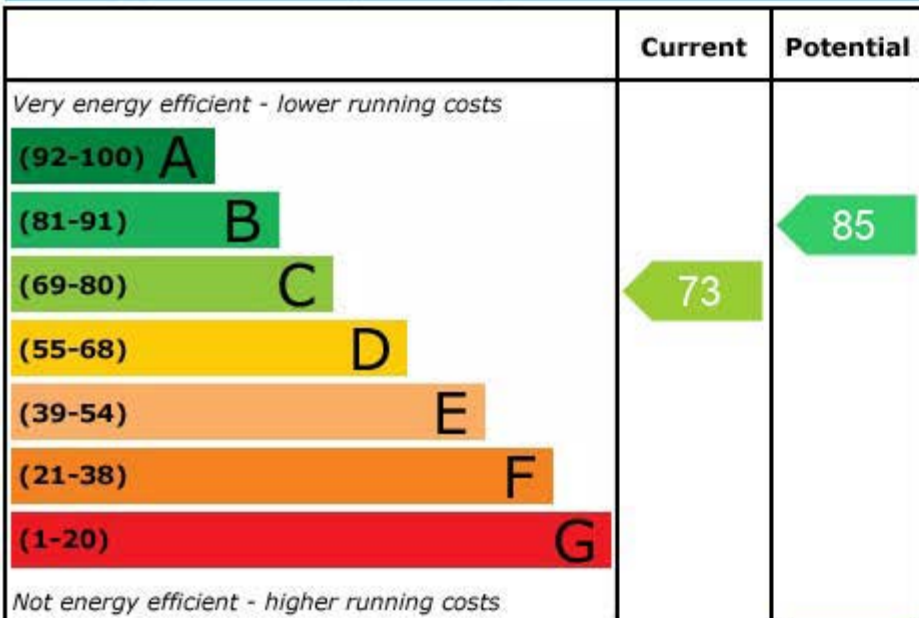

## Energy Efficiency Rating

England, Scotland & Wales

EU Directive  
2002/91/EC

## Environmental (CO<sub>2</sub>) Impact Rating

England, Scotland & Wales

EU Directive  
2002/91/EC