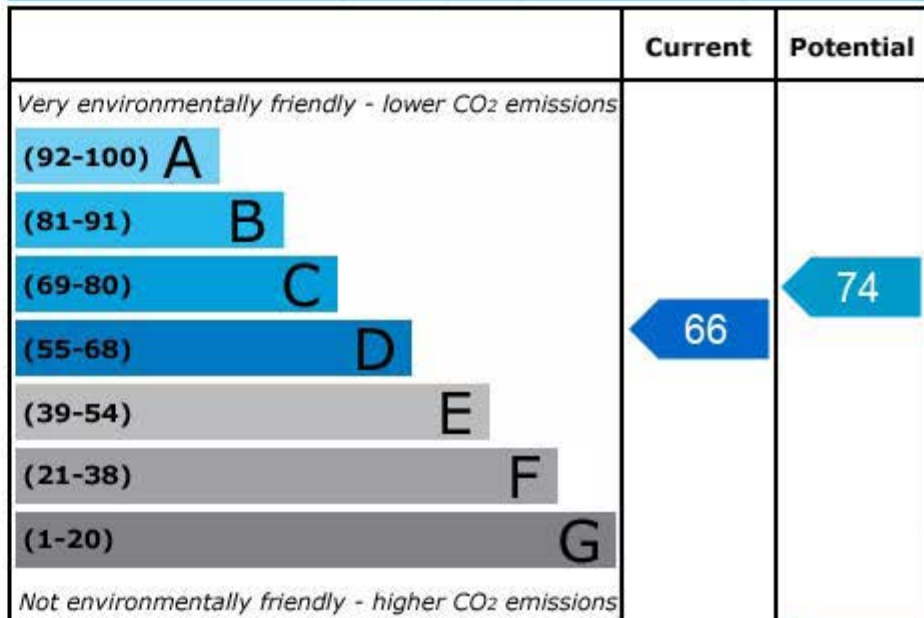

Energy Efficiency Rating

England, Scotland & Wales

EU Directive
2002/91/EC

Environmental (CO₂) Impact Rating

England, Scotland & Wales

EU Directive
2002/91/EC