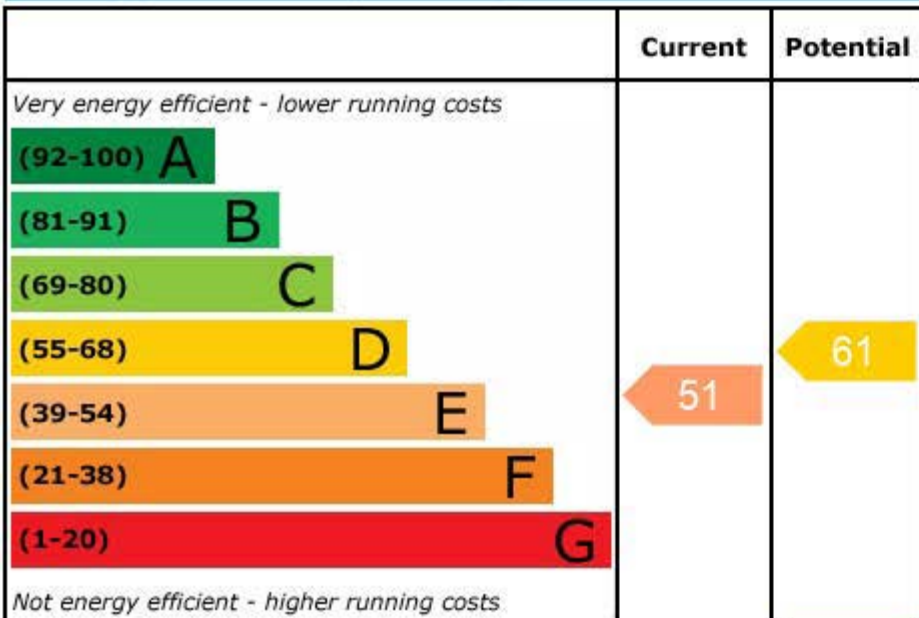

Energy Efficiency Rating

England, Scotland & Wales

EU Directive
2002/91/EC

Environmental (CO₂) Impact Rating

England, Scotland & Wales

EU Directive
2002/91/EC