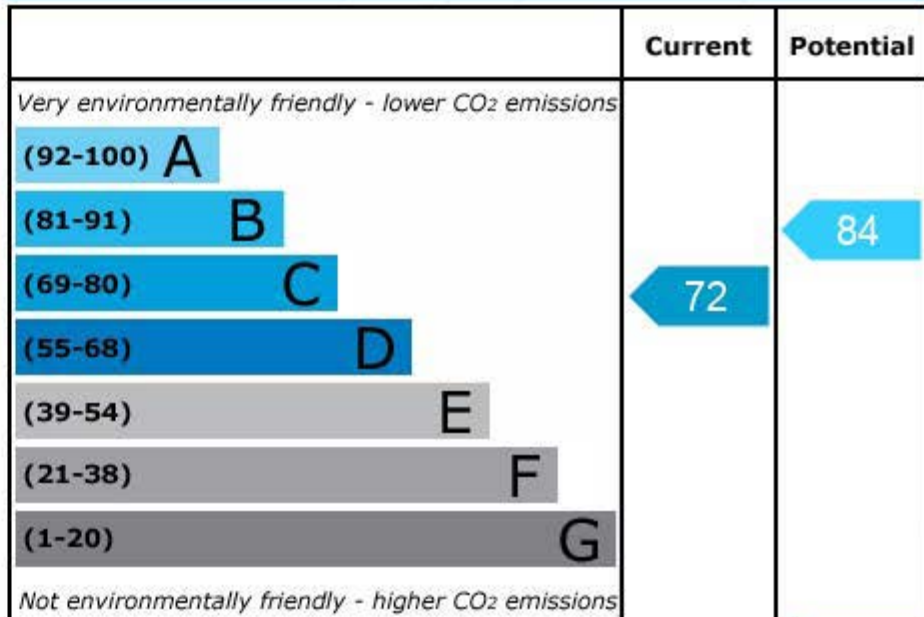

Energy Efficiency Rating

England, Scotland & Wales

EU Directive
2002/91/EC

Environmental (CO₂) Impact Rating

England, Scotland & Wales

EU Directive
2002/91/EC