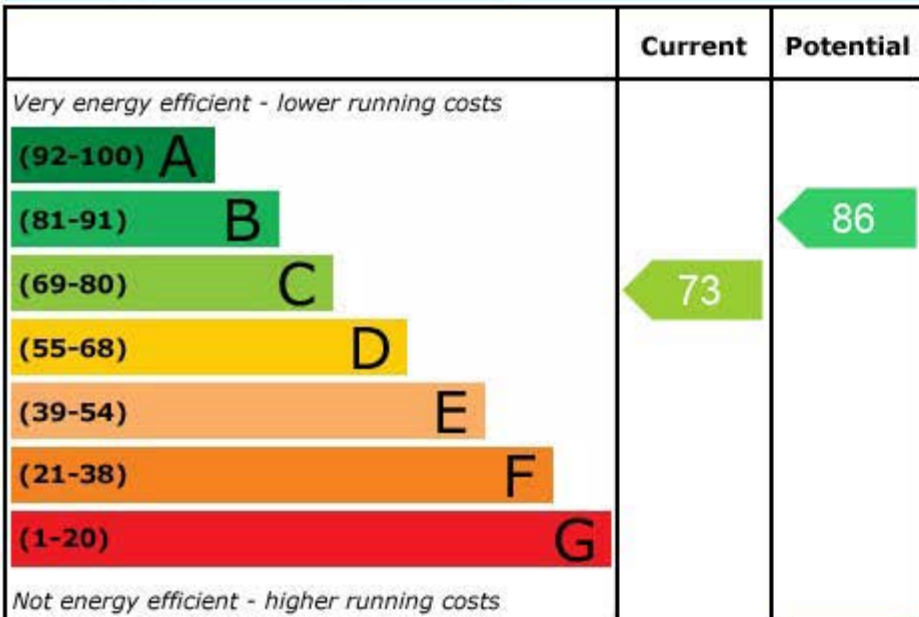

Energy Efficiency Rating

England, Scotland & Wales

EU Directive
2002/91/EC

Environmental (CO₂) Impact Rating

England, Scotland & Wales

EU Directive
2002/91/EC