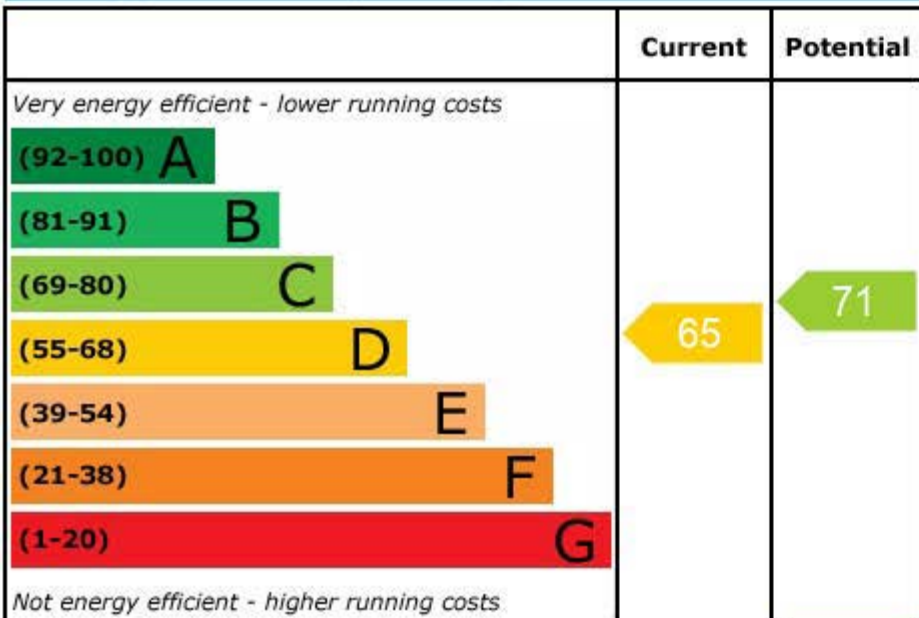

Energy Efficiency Rating

England, Scotland & Wales

EU Directive
2002/91/EC

Environmental (CO₂) Impact Rating

England, Scotland & Wales

EU Directive
2002/91/EC