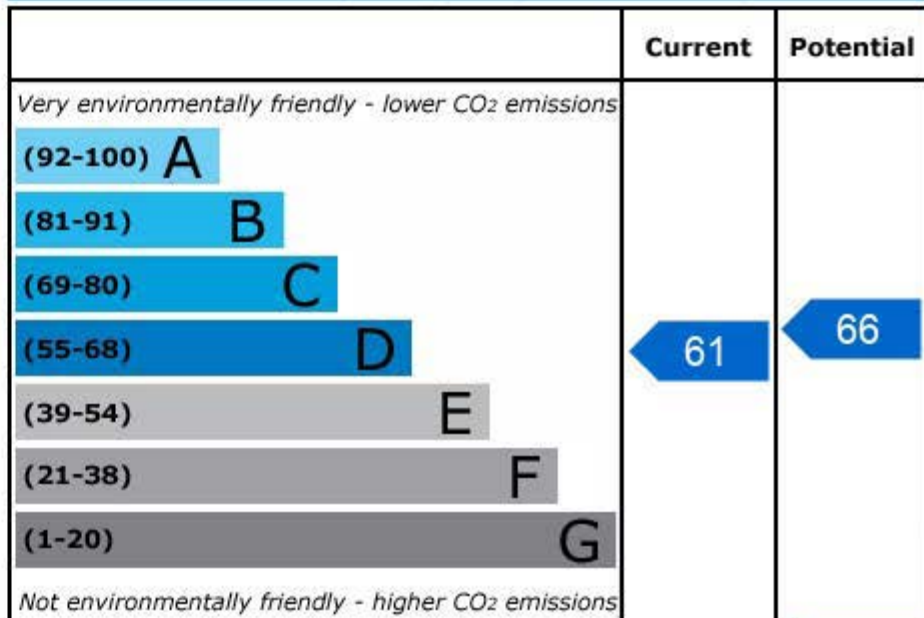

Energy Efficiency Rating

England, Scotland & Wales

EU Directive
2002/91/EC

Environmental (CO₂) Impact Rating

England, Scotland & Wales

EU Directive
2002/91/EC