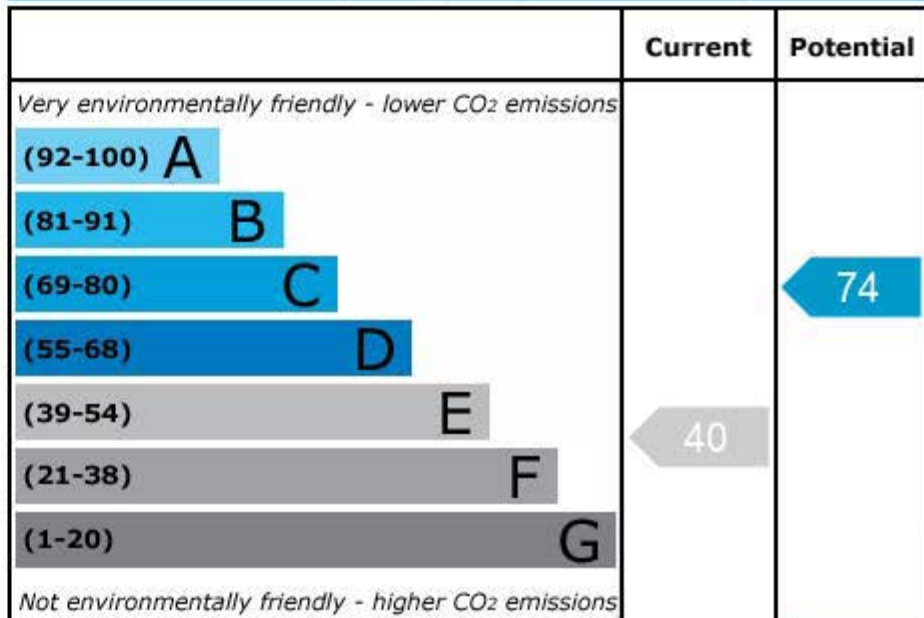

Energy Efficiency Rating

England, Scotland & Wales

EU Directive
2002/91/EC

Environmental (CO₂) Impact Rating

England, Scotland & Wales

EU Directive
2002/91/EC