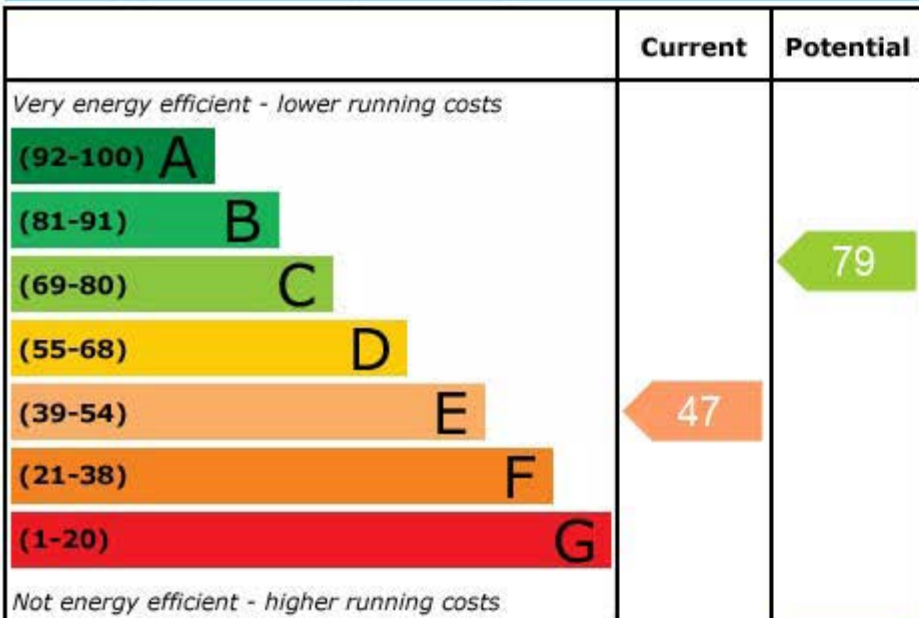

Energy Efficiency Rating

England, Scotland & Wales

EU Directive
2002/91/EC

Environmental (CO₂) Impact Rating

England, Scotland & Wales

EU Directive
2002/91/EC