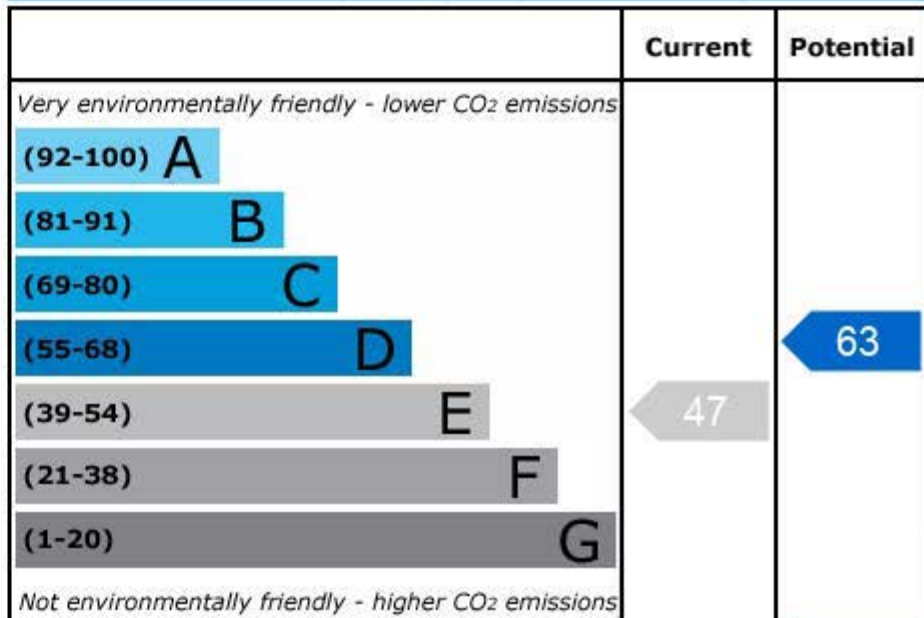

Energy Efficiency Rating

England, Scotland & Wales

EU Directive
2002/91/EC

Environmental (CO₂) Impact Rating

England, Scotland & Wales

EU Directive
2002/91/EC