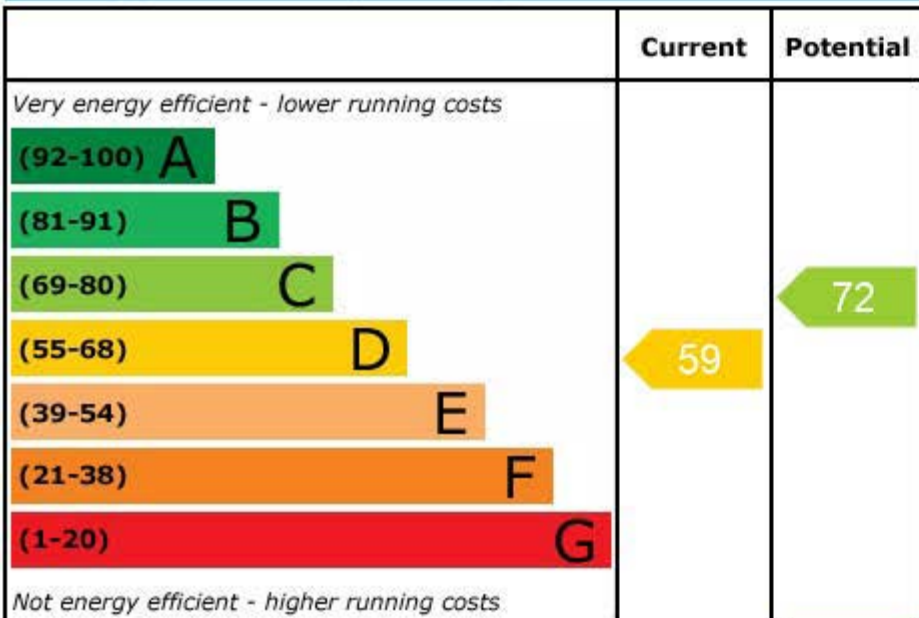

Energy Efficiency Rating

England, Scotland & Wales

EU Directive
2002/91/EC

Environmental (CO₂) Impact Rating

England, Scotland & Wales

EU Directive
2002/91/EC