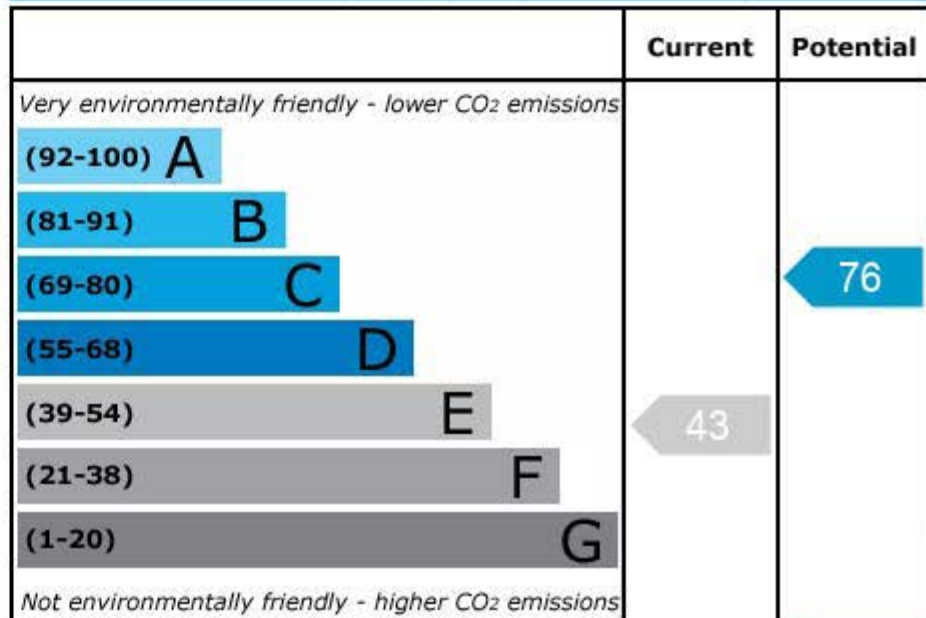

Energy Efficiency Rating

England, Scotland & Wales

EU Directive
2002/91/EC

Environmental (CO₂) Impact Rating

England, Scotland & Wales

EU Directive
2002/91/EC