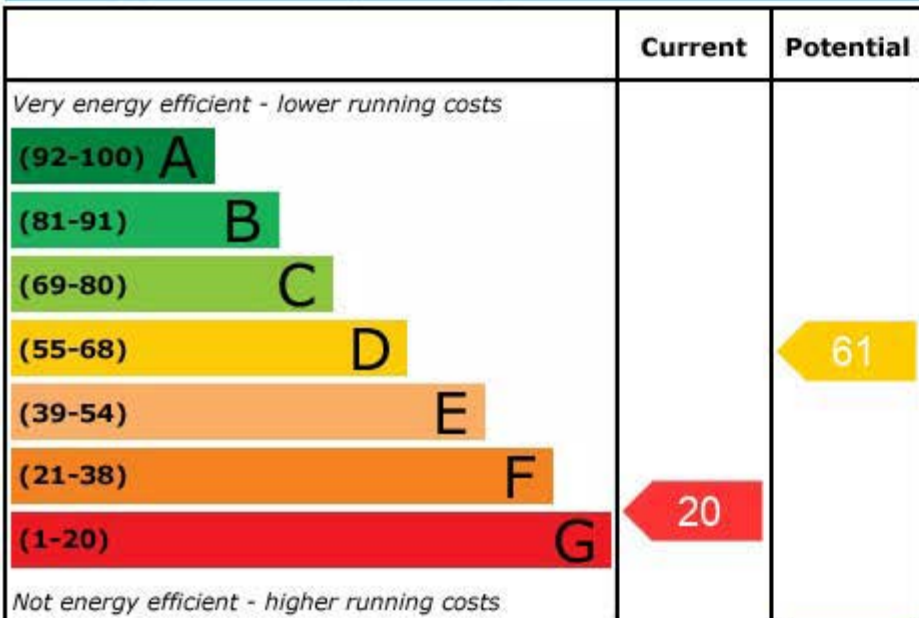

Energy Efficiency Rating

England, Scotland & Wales

EU Directive
2002/91/EC

Environmental (CO₂) Impact Rating

England, Scotland & Wales

EU Directive
2002/91/EC