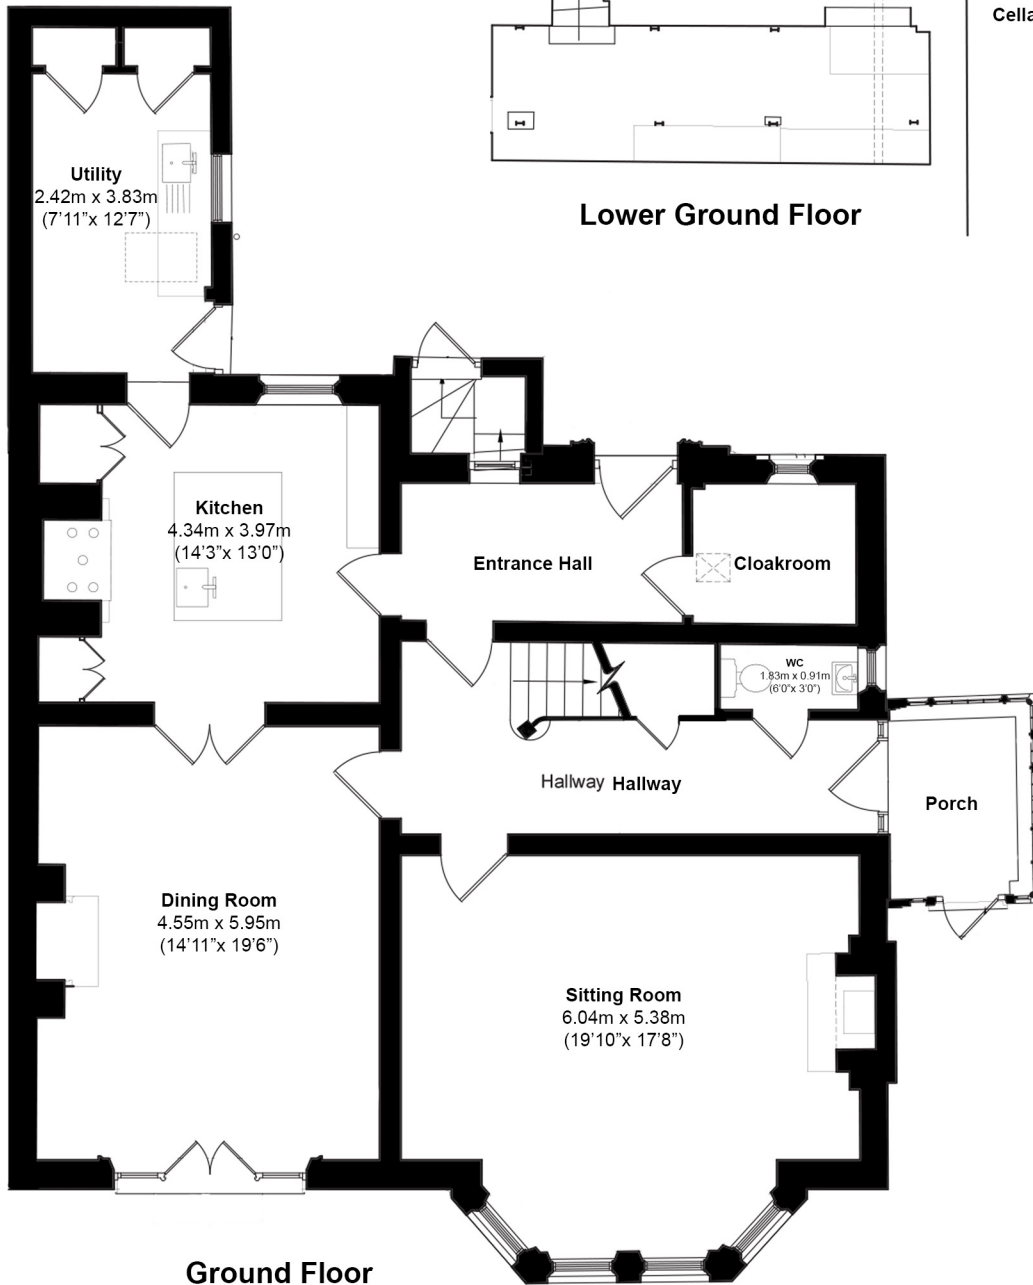

# Ennerdale, Clayton Road, Jesmond

Total Area approx: 325.42 sq. m (3502.83 sq ft.)

# Ennerdale, Clayton Road, Jesmond

First Floor

Second Floor

Total Area approx: 325.42 sq. m (3502.83 sq ft.)