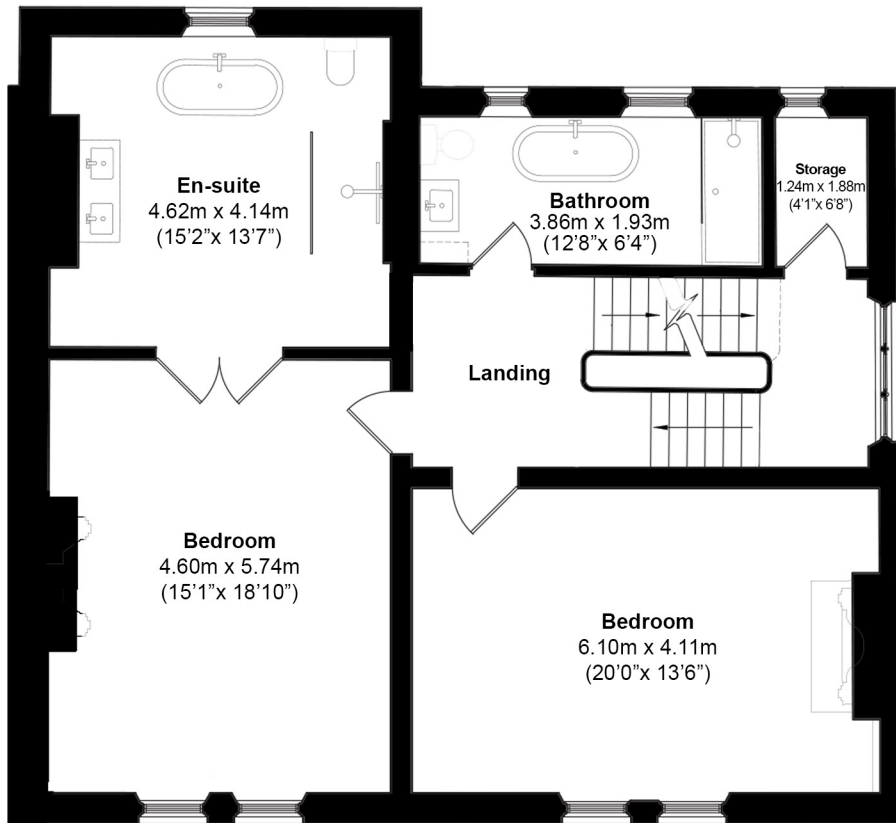

# Ennerdale, Clayton Road, Jesmond

Total Area approx: 325.42 sq. m (3502.83 sq ft.)

# Ennerdale, Clayton Road, Jesmond

First Floor

Second Floor

Total Area approx: 325.42 sq. m (3502.83 sq ft.)