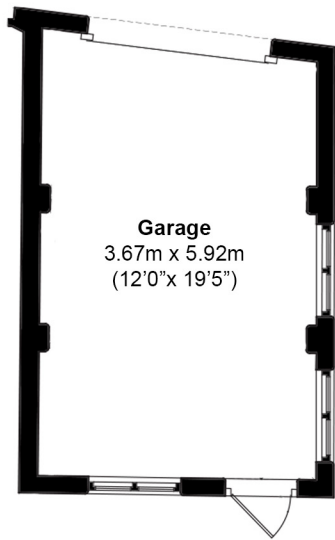

# Ennerdale, Clayton Road, Jesmond

Total Area approx: 325.42 sq. m (3502.83 sq ft.)

# Ennerdale, Clayton Road, Jesmond

First Floor

Second Floor

Total Area approx: 325.42 sq. m (3502.83 sq ft.)