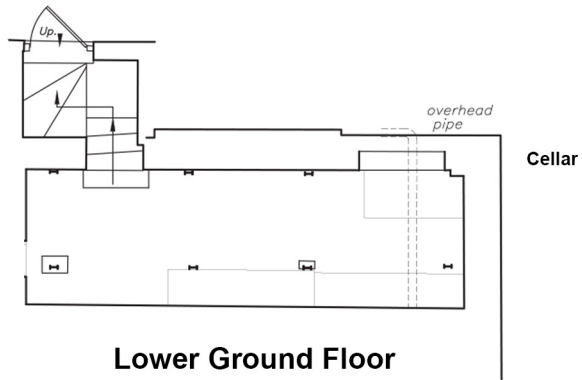

# Ennerdale, Clayton Road, Jesmond

Total Area approx: 325.42 sq. m (3502.83 sq ft.)

# Ennerdale, Clayton Road, Jesmond

First Floor

Second Floor

Total Area approx: 325.42 sq. m (3502.83 sq ft.)